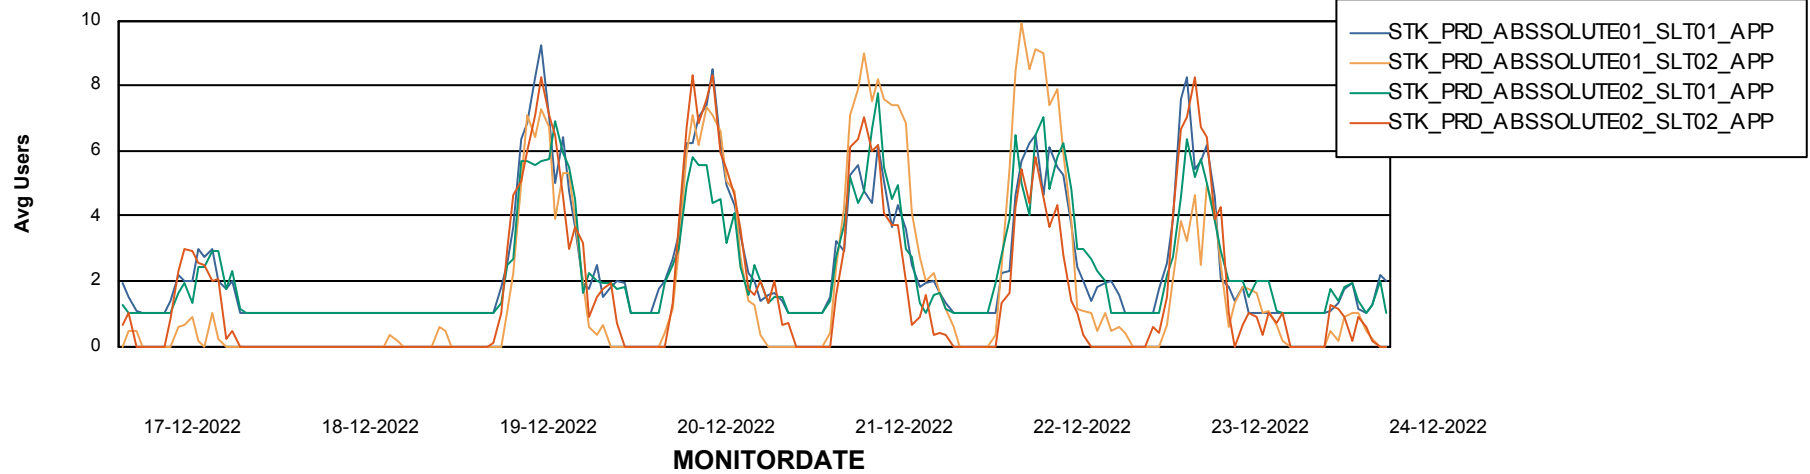

Avg users per day per ABS server