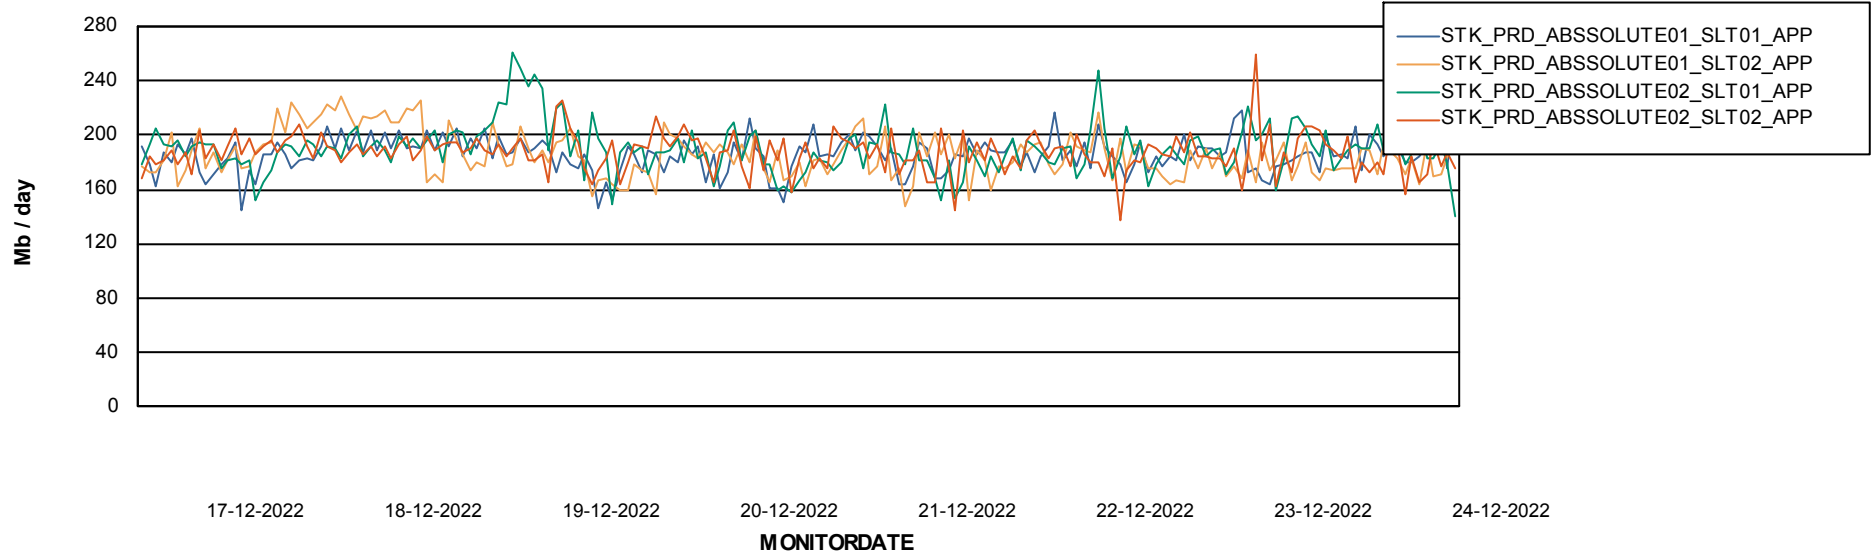

ABSSolute Application Server Services

Avg memory used per ABS Server Service