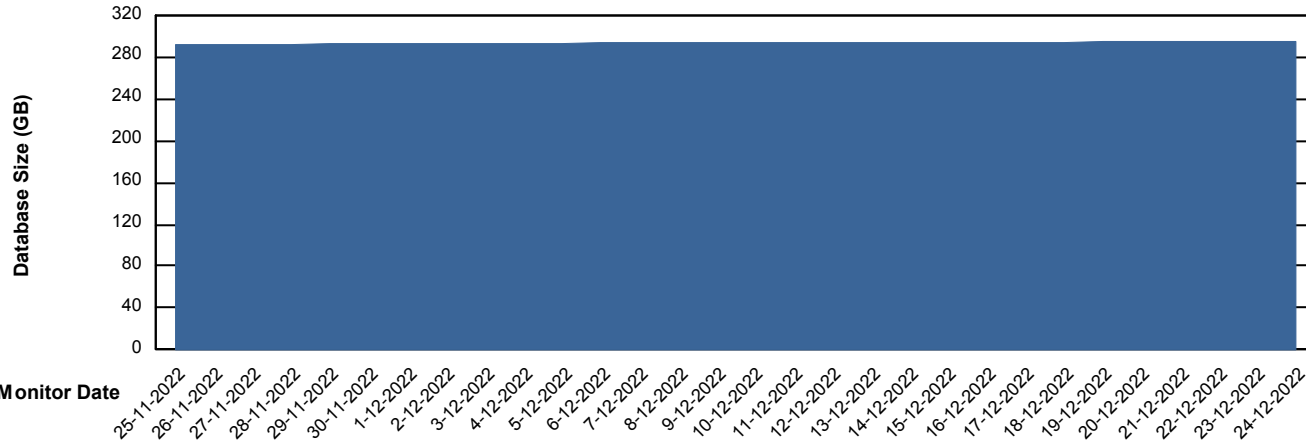

DATABASE SIZE STKDB_Production

Database growth over last month