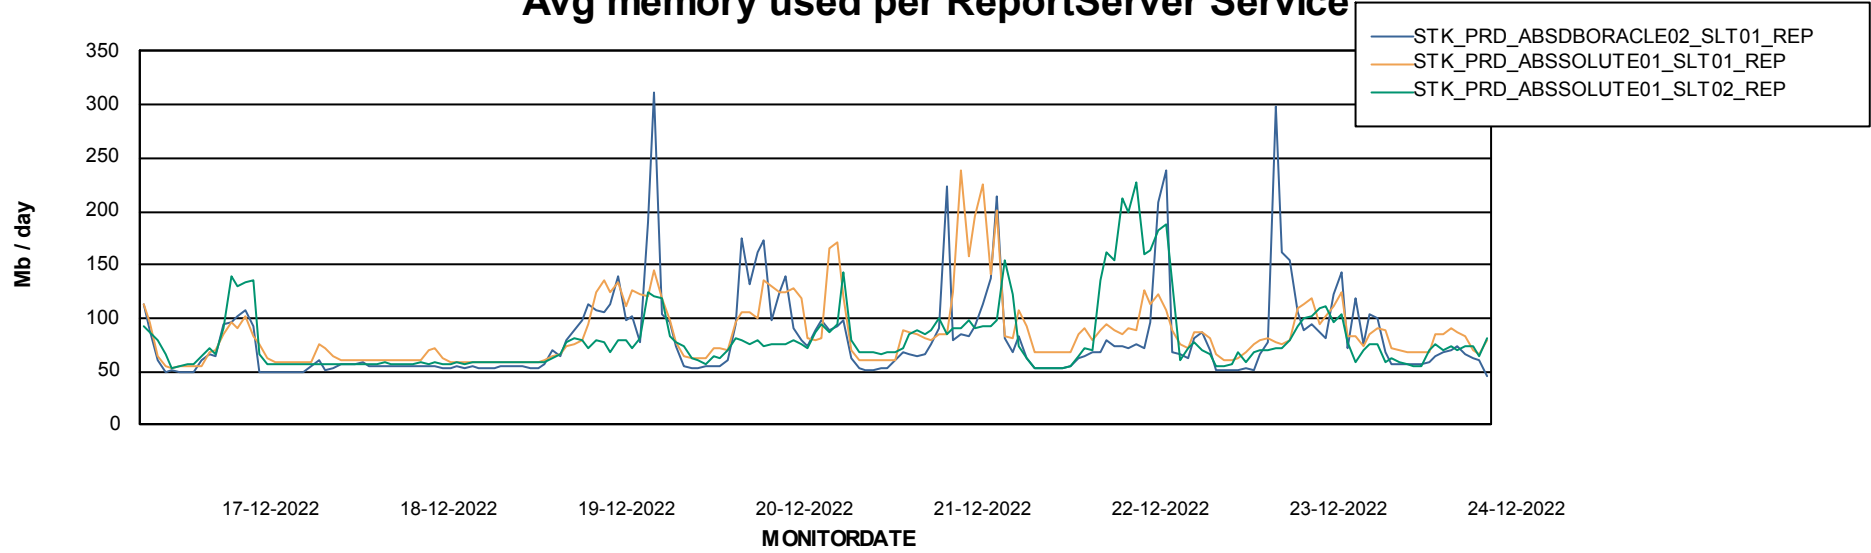

ABSSolute Application ReportServer Services

Avg memory used per ReportServer Service