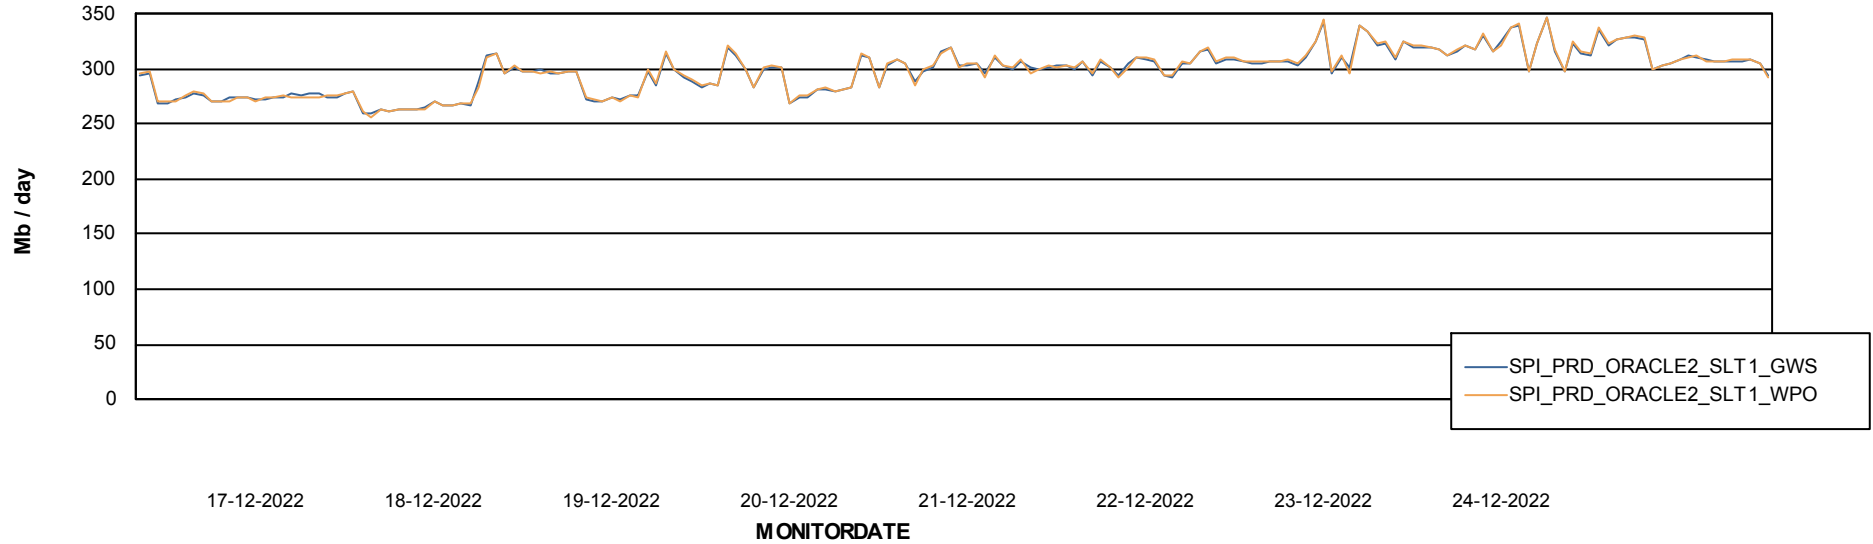

ABSSolute Application ReportServer Services

Avg memory used per ReportServer Service

Weekly SLA Customer Report

Customer SPI_Production
Database ID 49

ABSSolute Web Component Services

Avg memory used per ABS Web component