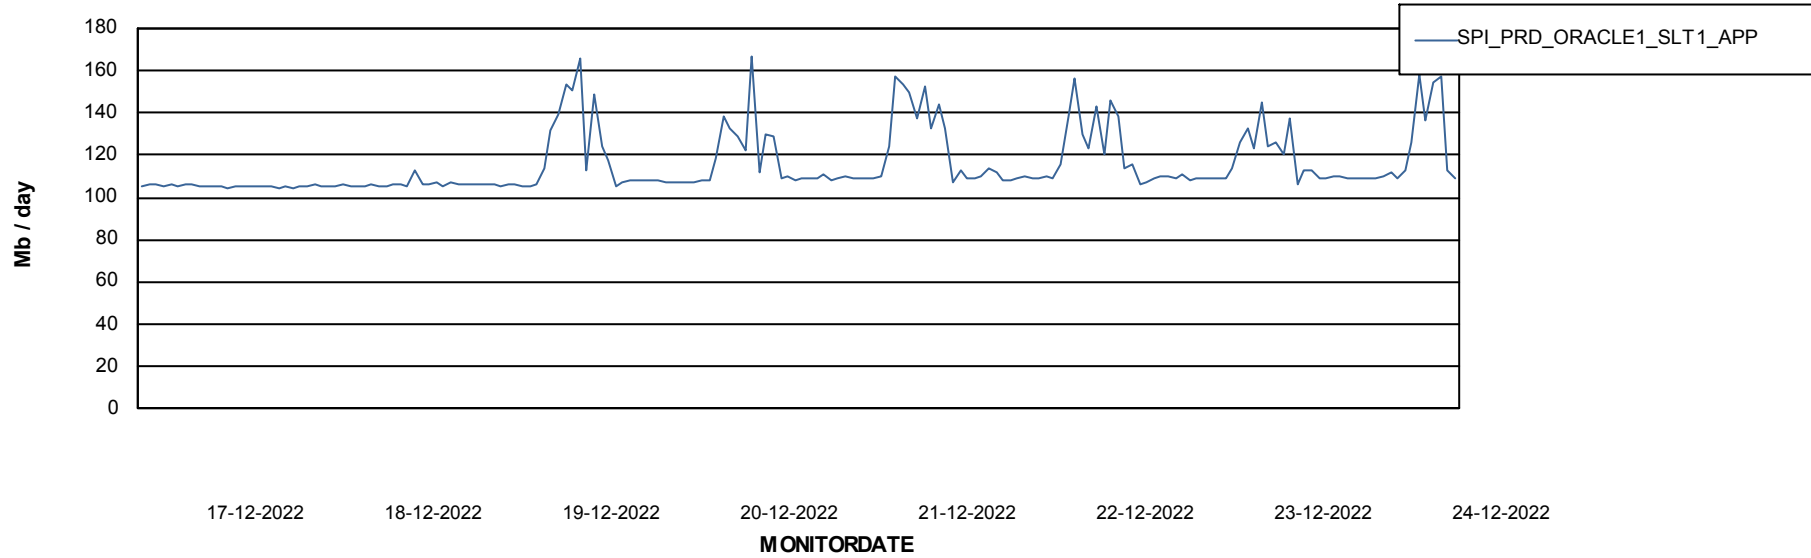

ABSSolute Application Server Services

Avg memory used per ABS Server Service