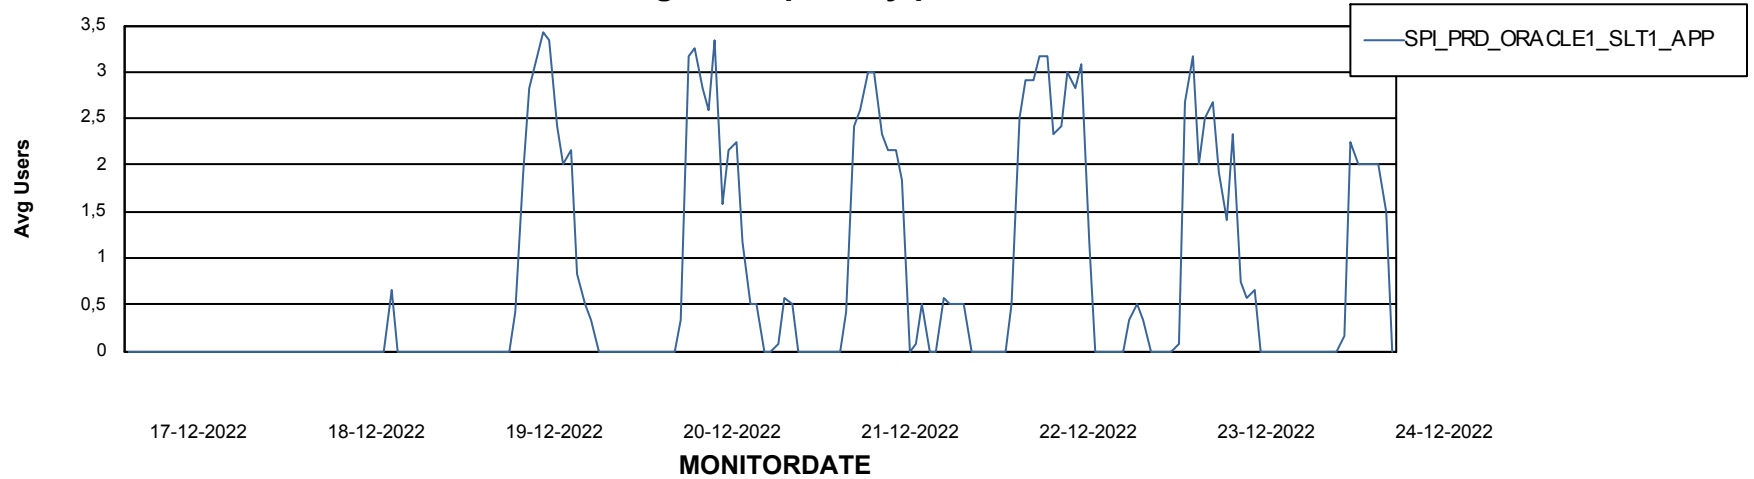

Weekly SLA Customer Report

Customer SPI_Production
Database ID 49

ABSSolute Application Server Services

Avg memory used per ABS Server Service

Avg users per day per ABS server

Weekly SLA Customer Report

Customer SPI_Production
Database ID 49