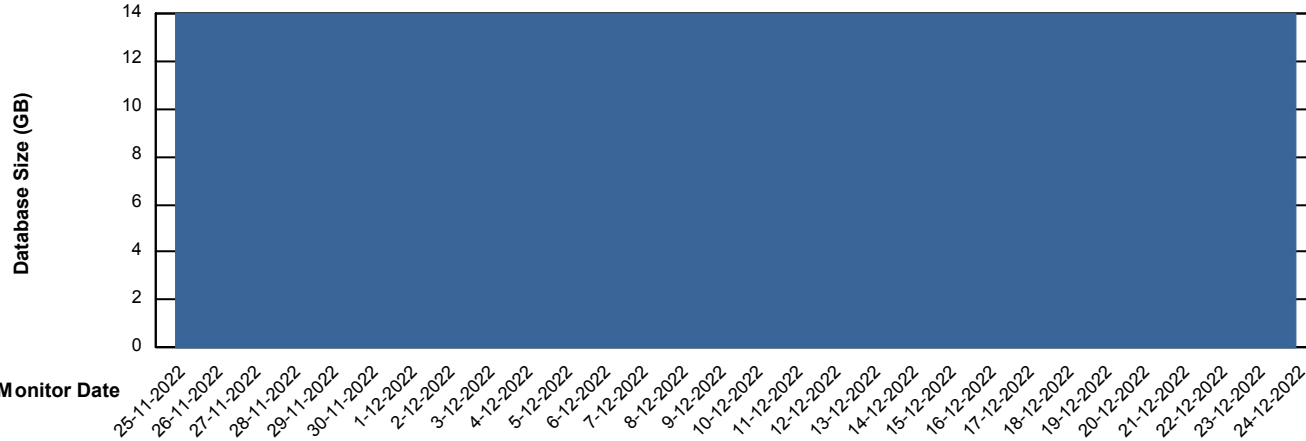

DB Processes Max 500

Weekly SLA Customer Report

Customer SPI_Production
 Database ID 49

DATABASE SIZE SPIDB_Production

Database growth over last month

Database Tablespace SPIDB_Production

Date	Tablespace Name	Filesize (Gb)	Usedsize (Gb)	Percentage free
24-12-2022	ABSDATA	5	3	49
	INDX	8	4	46
23-12-2022	ABSDATA	5	3	49
	INDX	8	4	46
22-12-2022	ABSDATA	5	3	49
	INDX	8	4	46
21-12-2022	ABSDATA	5	3	49
	INDX	8	4	47
20-12-2022	ABSDATA	5	3	49
	INDX	8	4	47
19-12-2022	ABSDATA	5	3	49
	INDX	8	4	47
18-12-2022	ABSDATA	5	3	49
	INDX	8	4	47