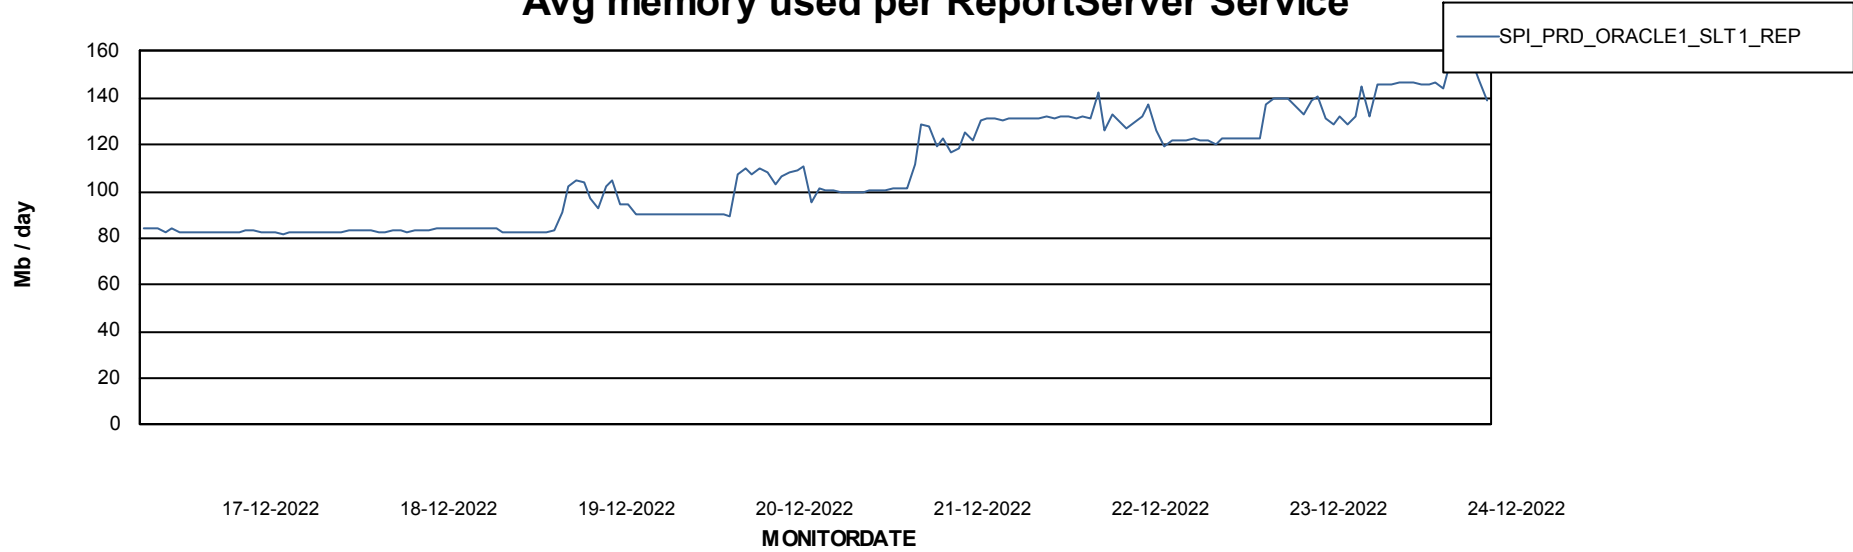

ABSSolute Application ReportServer Services

Avg memory used per ReportServer Service