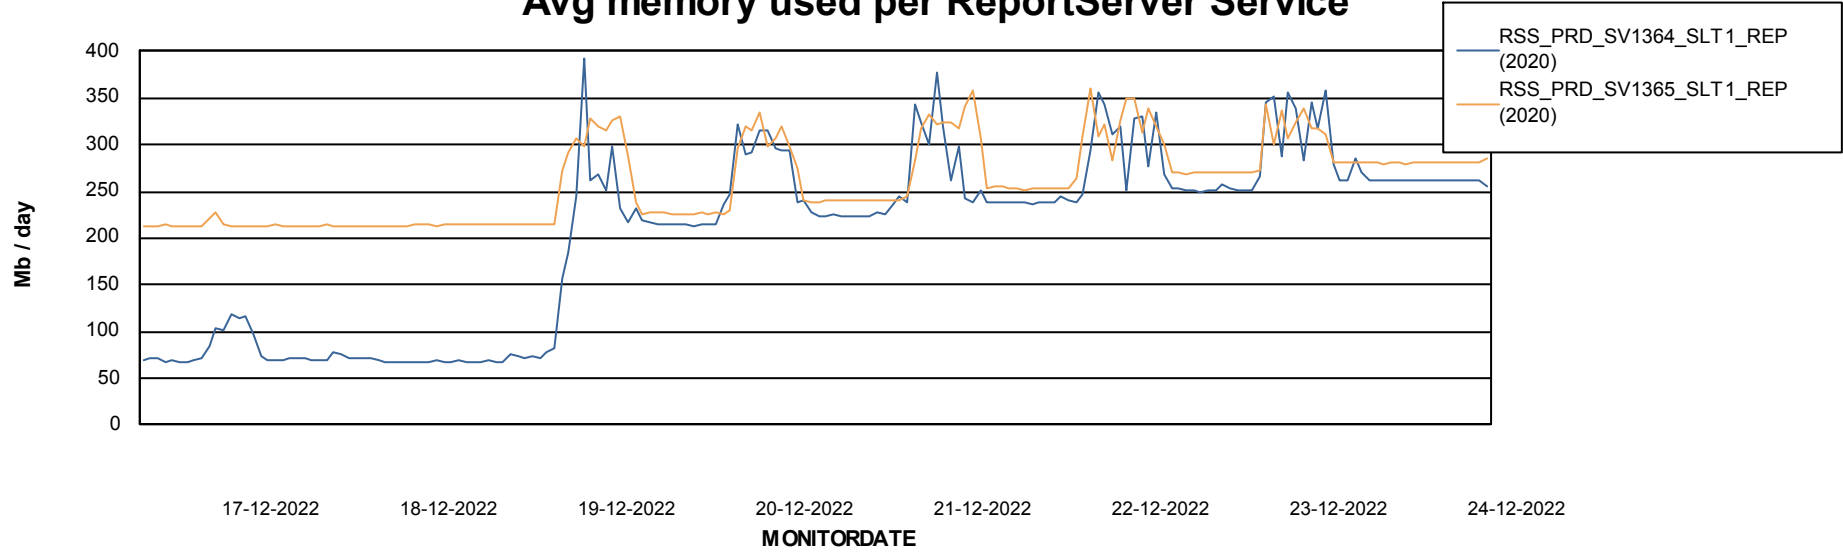

Avg memory used per ABS Server Service

Avg users per day per ABS server

Weekly SLA Customer Report

Customer RSS Production
Database ID 52

ABSSolute Application ReportServer Services

Avg memory used per ReportServer Service