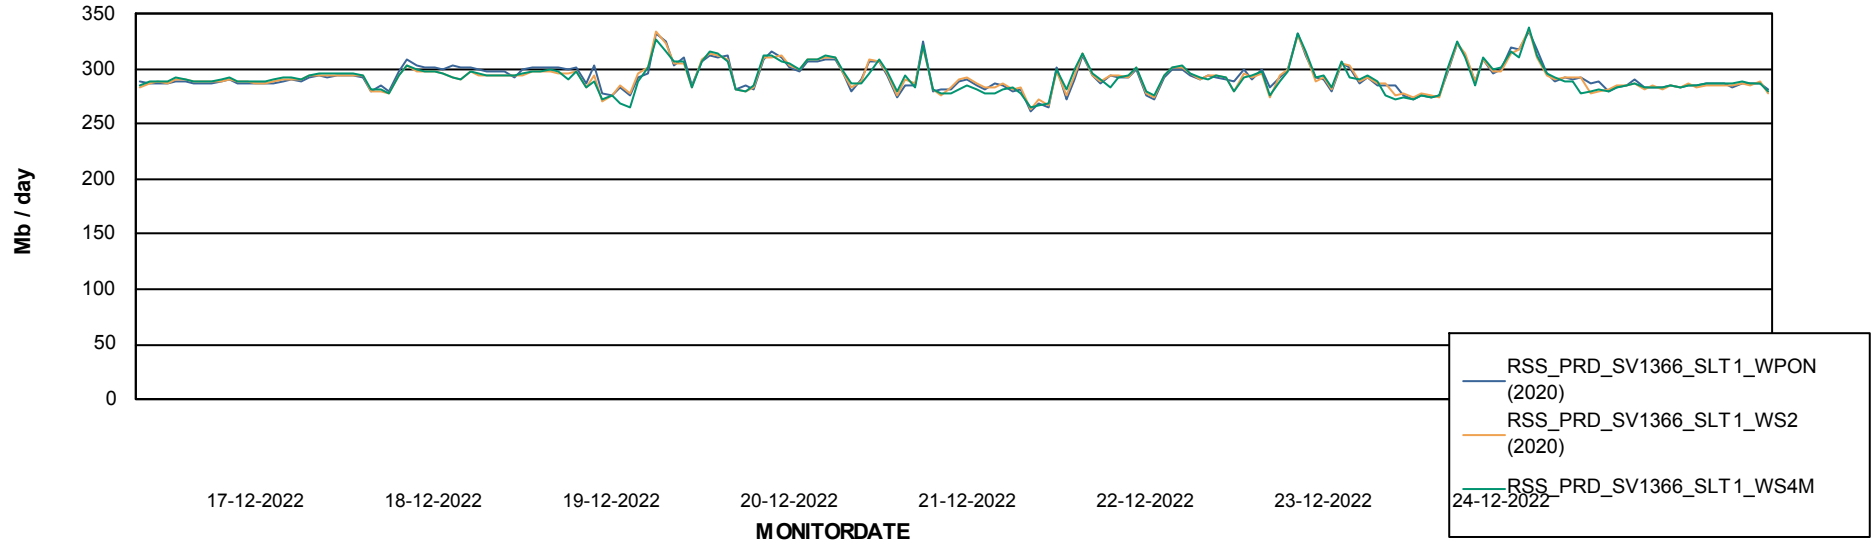

ABSSolute Web Component Services

Avg memory used per ABS Web component