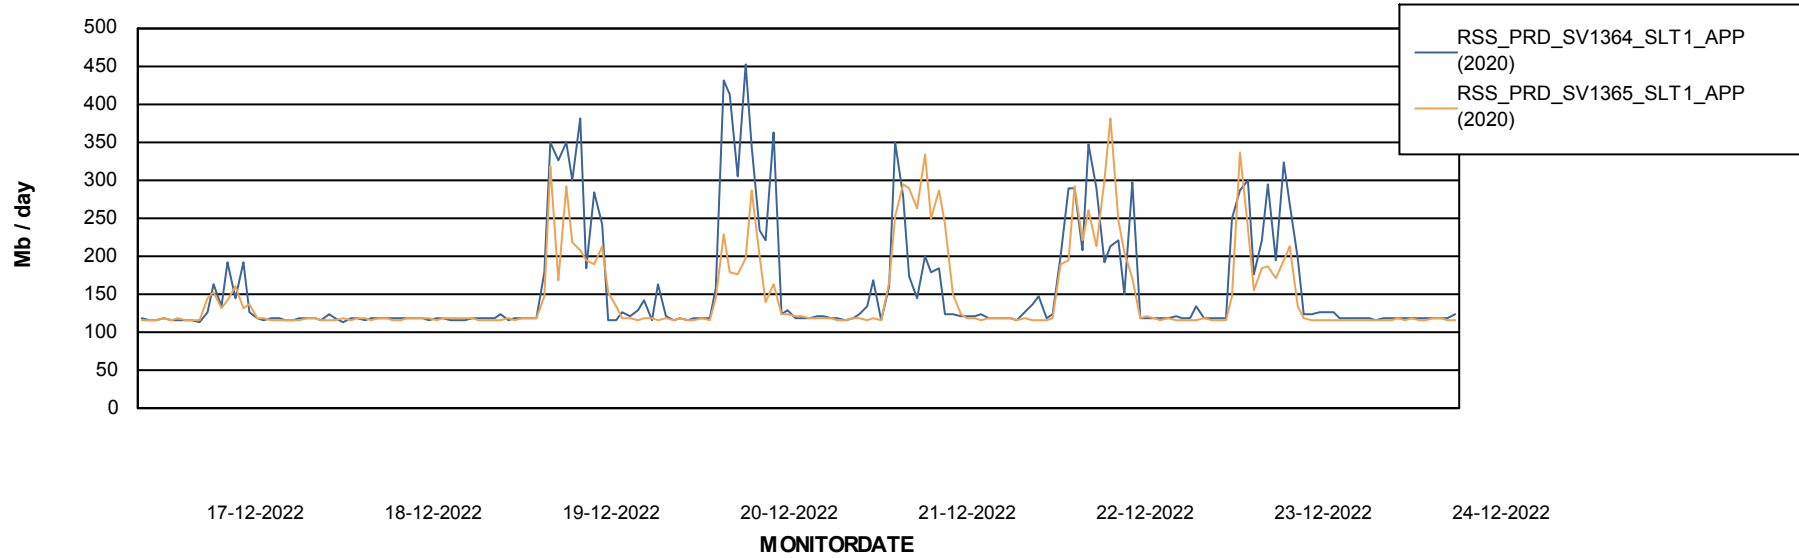

ABSSolute Application Server Services

Avg memory used per ABS Server Service