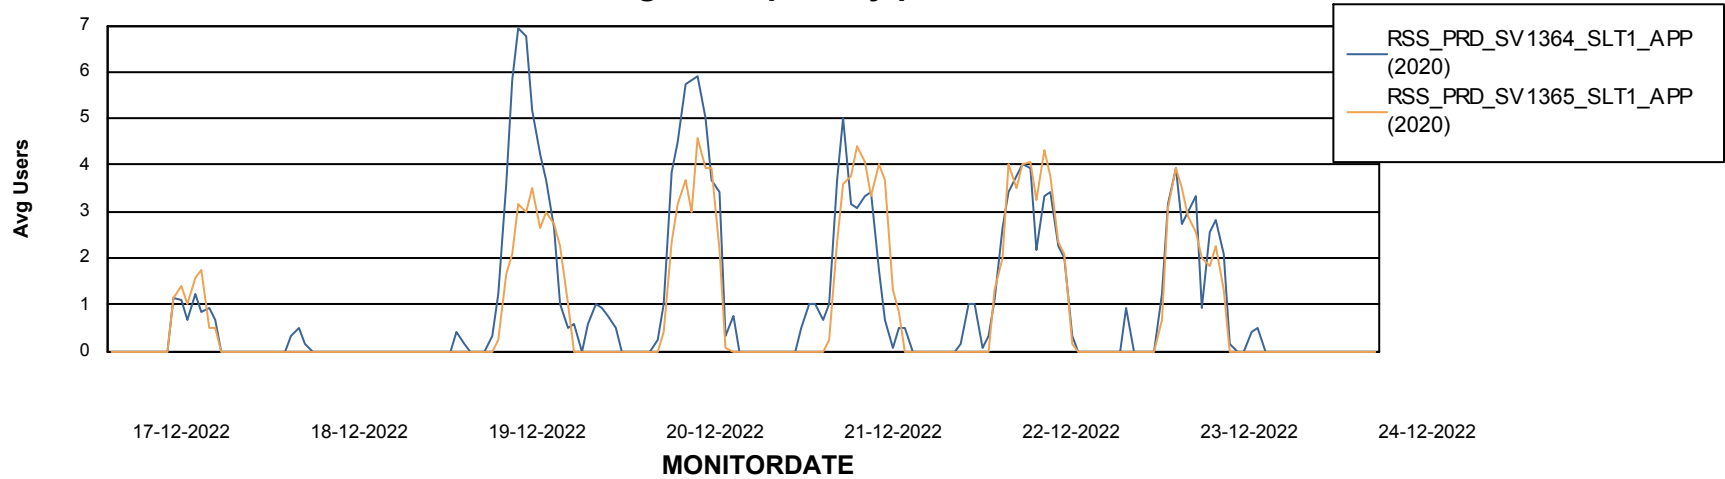

Avg users per day per ABS server