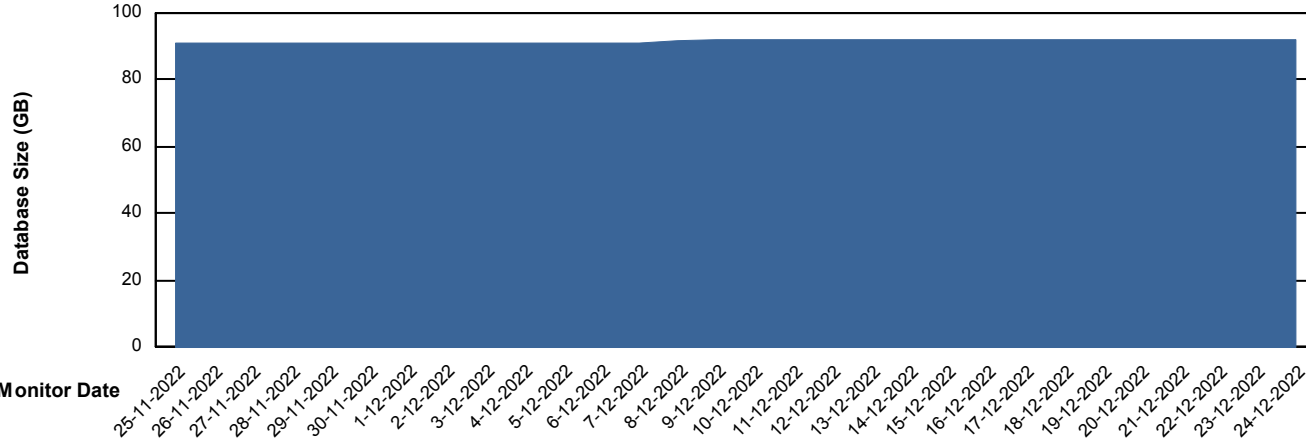

Database Performance RSS_DB_Standby (2020)

DB Processes Max 300
DB Sessions Max 472

Weekly SLA Customer Report

Customer RSS Production
 Database ID 52

DATABASE SIZE RSS_DB_Primary (2020)

Database growth over last month