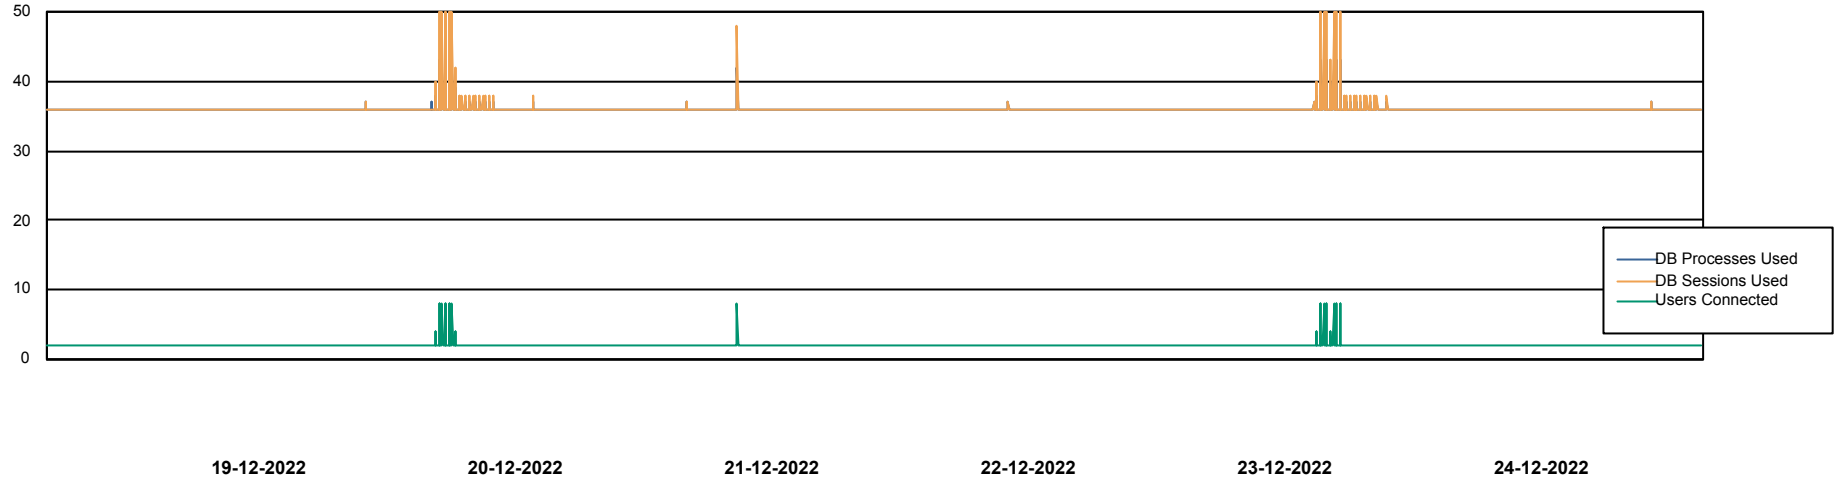

Database Performance RSS_DB_Standby (2020)

DB Processes Max 300
DB Sessions Max 472