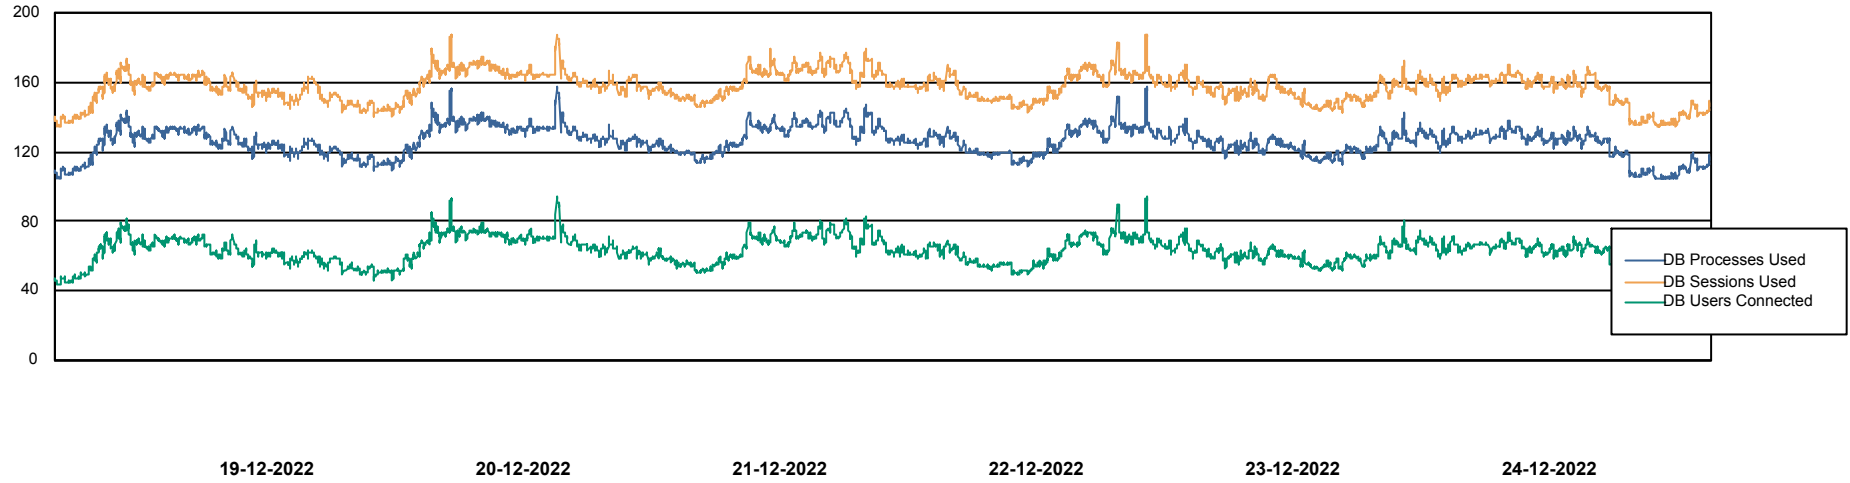

Weekly SLA Customer Report

Customer NOA_Production
Database ID 116

Database Performance NOA_BI_NOVOBI_Production

Weekly SLA Customer Report

Customer NOA_Production
Database ID 116

Database Performance NOA_PRD_NovoABS01_DB