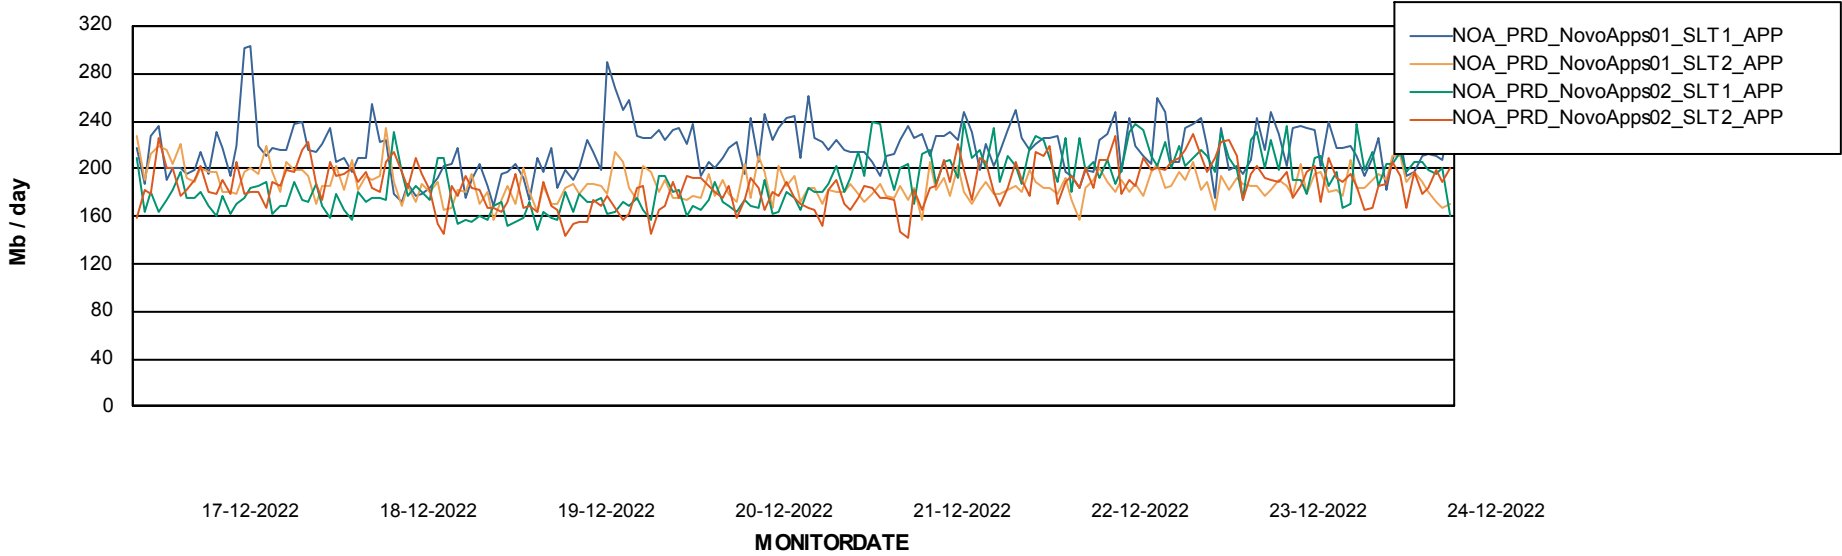

Standby Database Health NOA_Production

Recovery lag for last 7 days

Weekly SLA Customer Report

Customer NOA_Production
Database ID 116

ABSSolute Application Server Services

Avg memory used per ABS Server Service

Avg users per day per ABS server

Weekly SLA Customer Report

Customer NOA_Production
Database ID 116

ABSolute Application Server Services

17-12-2022

18-12-2022

19-12-2022

20-12-2022