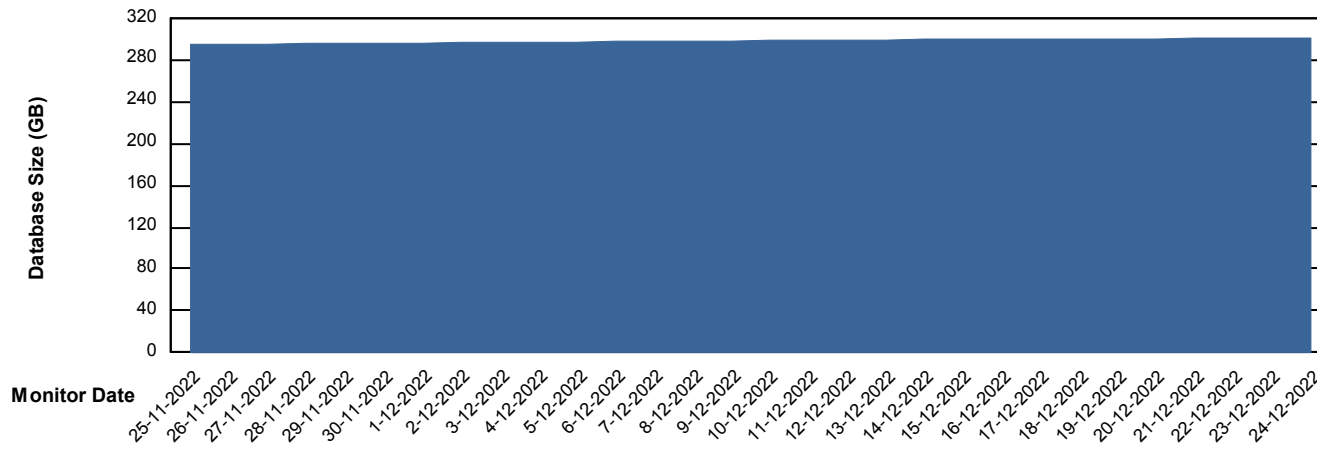

DATABASE SIZE NOA_PRD_NovoABS01_DB

Database growth over last month