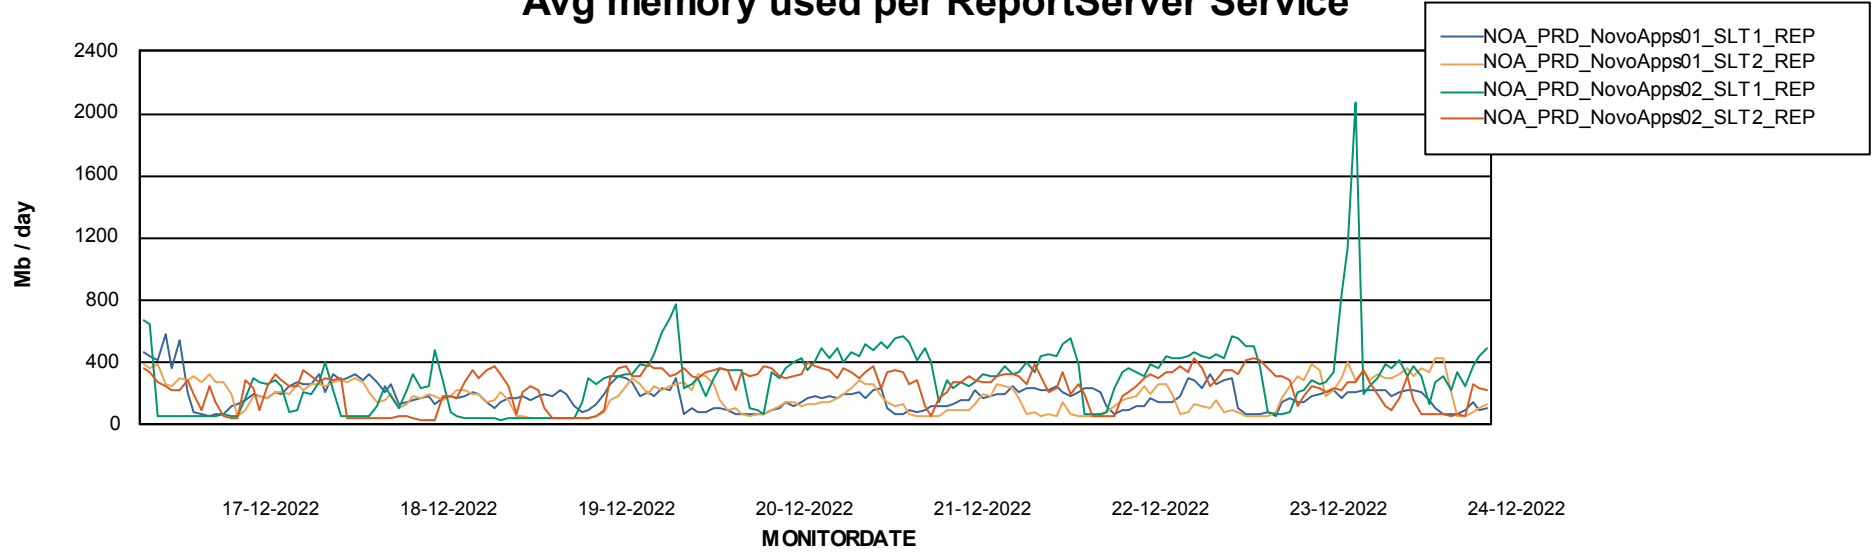

21-12-2022

22-12-2022

23-12-2022

24-12-2022

Weekly SLA Customer Report

Customer NOA_Production
Database ID 116

ABSSolute Application ReportServer Services

Avg memory used per ReportServer Service