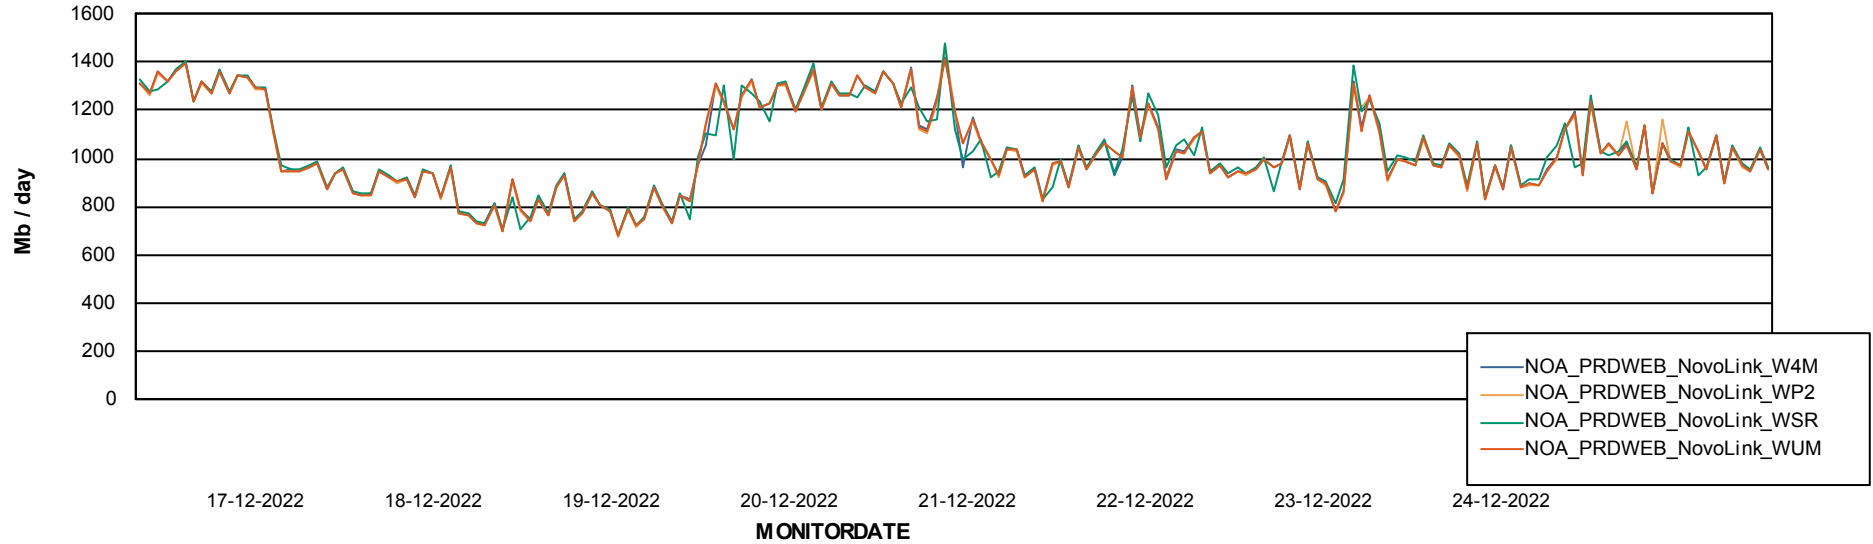

ABSSolute Web Component Services

Avg memory used per ABS Web component