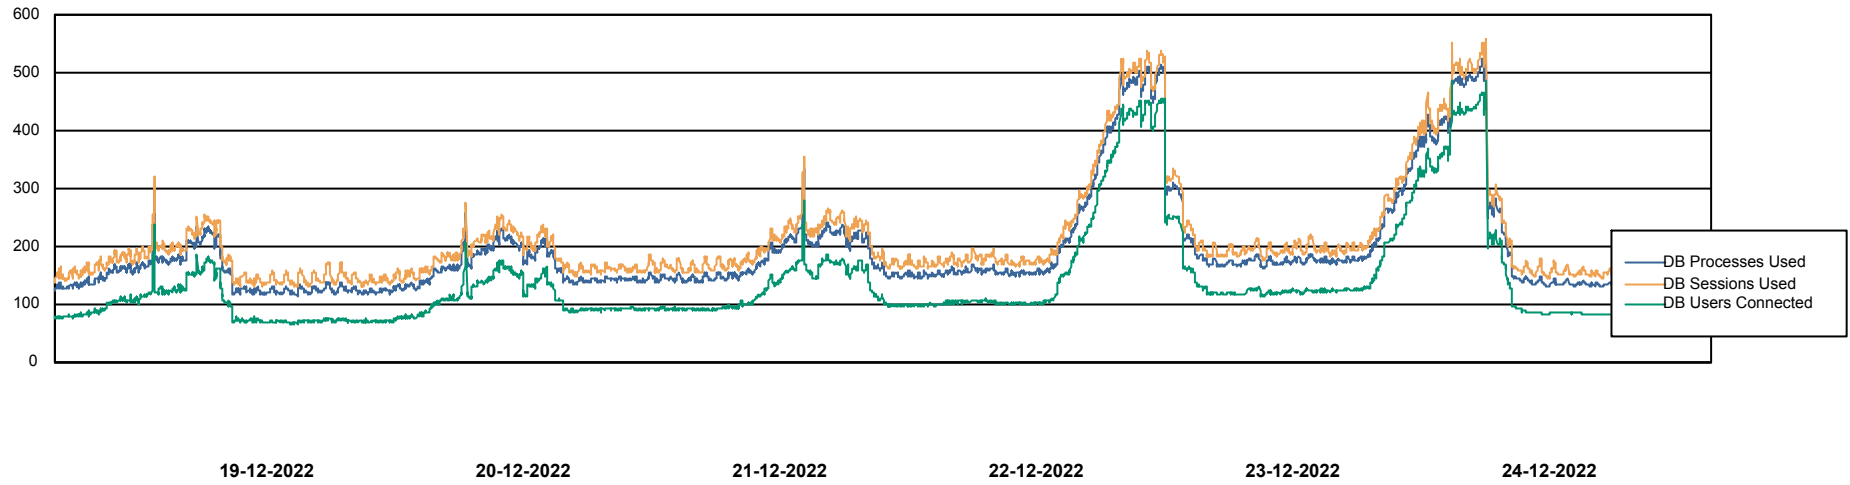

Weekly SLA Customer Report

Customer NIX_Production
Database ID 51

Database Performance NIXDB_BI

Weekly SLA Customer Report

Customer NIX_Production
Database ID 51

Database Performance NIXDB_Production

Weekly SLA Customer Report

Customer NIX_Production
Database ID 51

Database Performance NIXDB_Standby

DB Processes Max 300

Weekly SLA Customer Report

Customer NIX_Production
Database ID 51

DATABASE SIZE NIXDB_BI

Database growth over last month