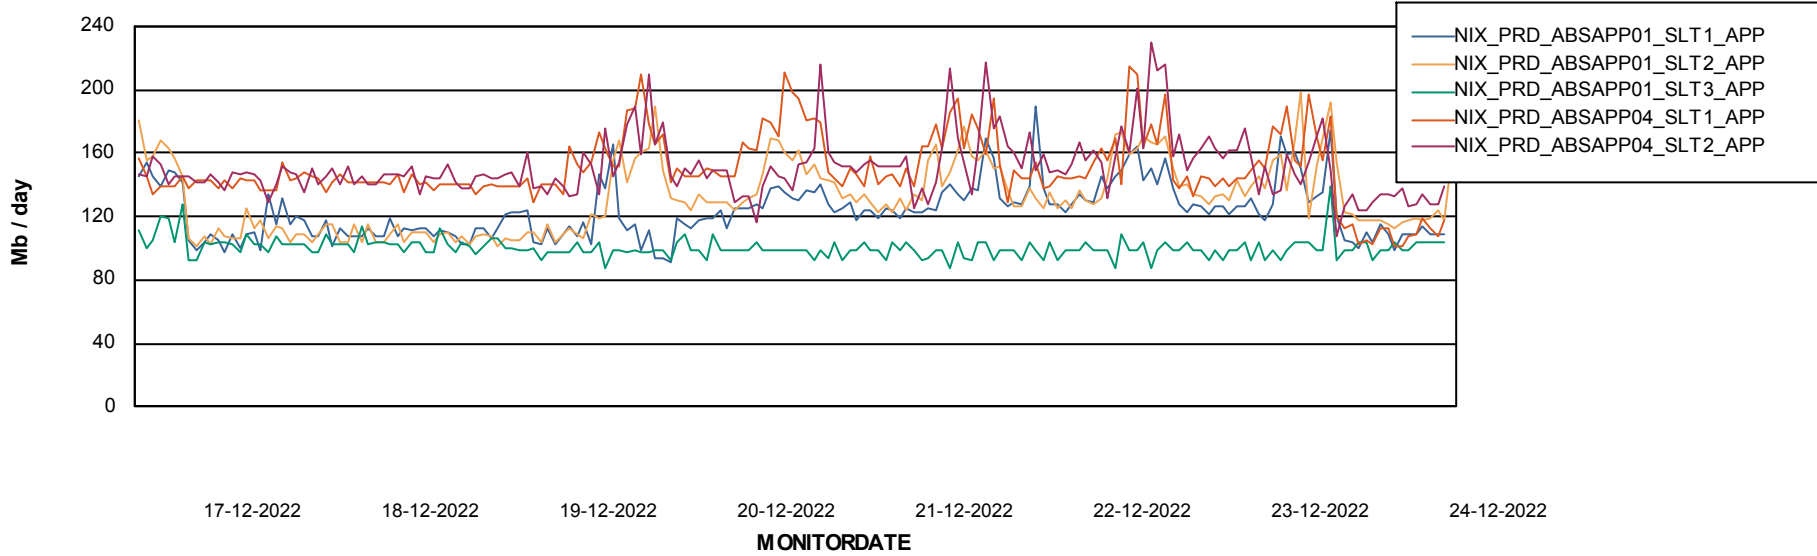

Standby Database Health NIX_Production

Recovery lag for last 7 days

Weekly SLA Customer Report

Customer NIX_Production
Database ID 51

ABSSolute Application Server Services

Avg memory used per ABS Server Service