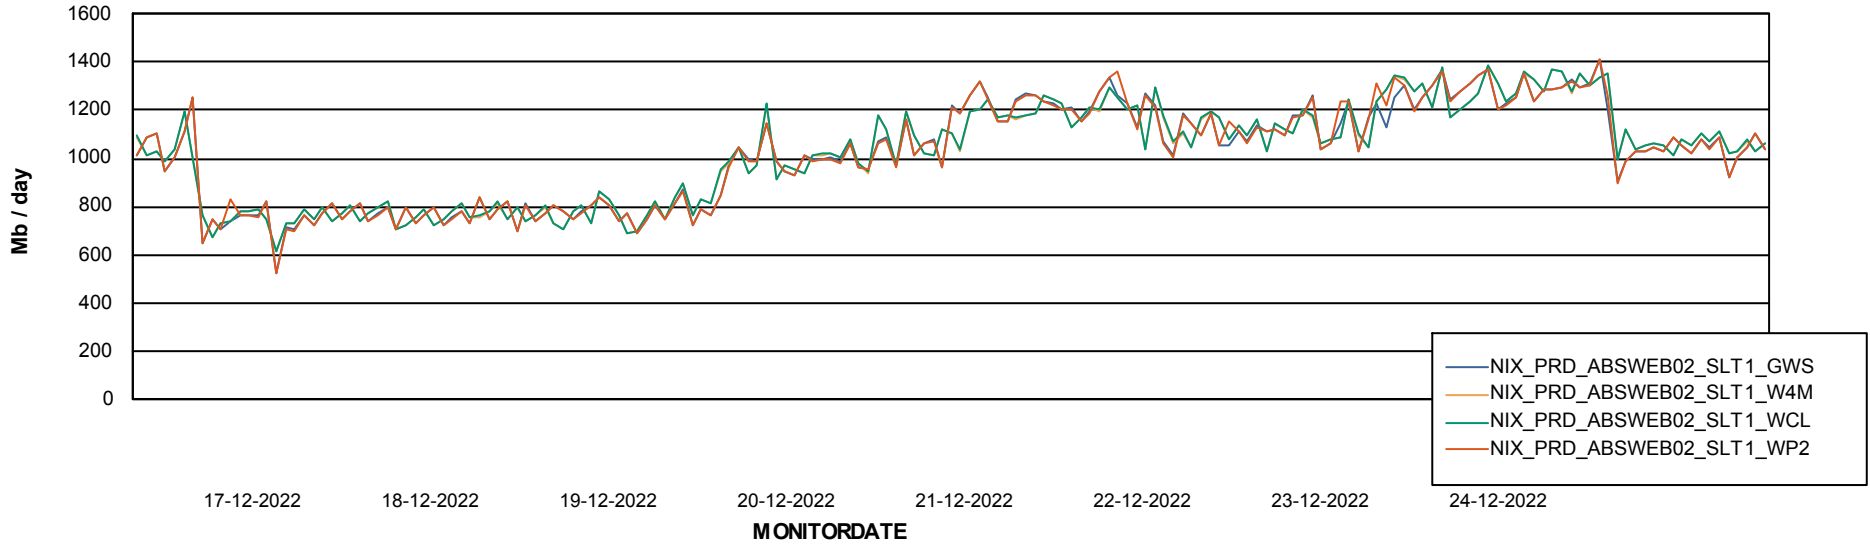

ABSSolute Web Component Services

Avg memory used per ABS Web component