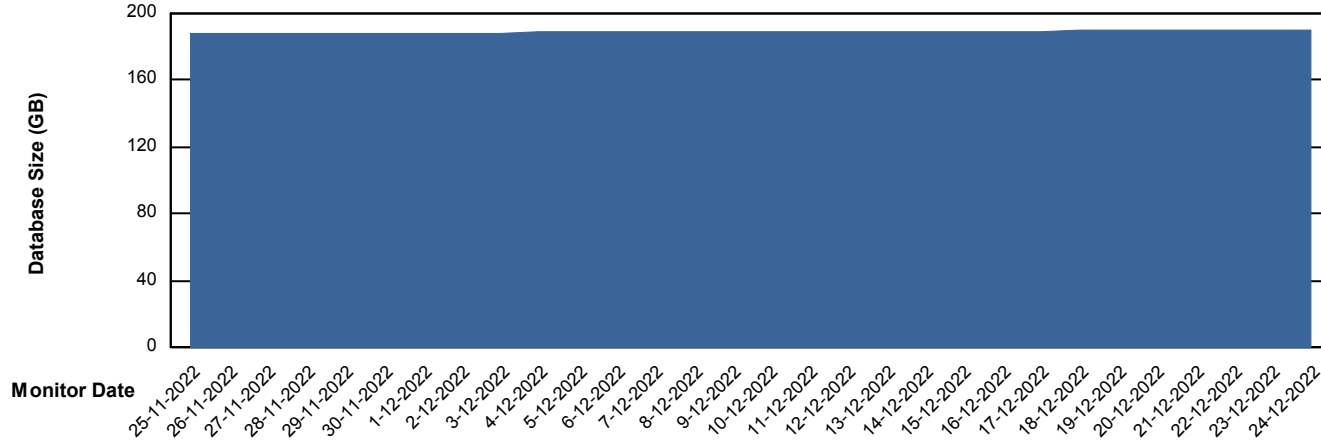

Weekly SLA Customer Report

Customer NIX_Production
Database ID 51

Database Performance NIXDB_BI

Weekly SLA Customer Report

Customer NIX_Production
Database ID 51

Database Performance NIXDB_Production

Weekly SLA Customer Report

Customer NIX_Production
Database ID 51

Database Performance NIXDB_Standby

DB Processes Max 300

Weekly SLA Customer Report

Customer NIX_Production
Database ID 51

DATABASE SIZE NIXDB_BI

Database growth over last month

DATABASE SIZE NIXDB_Production

Database growth over last month

Weekly SLA Customer Report

Customer NIX_Production
Database ID 51

Database Tablespace NIXDB_BI

Date	Tablespace Name	Filesize (Gb)	Usedsize (Gb)	Percentage free
24-12-2022	ABSDATA	97	78	19
	INDX	132	110	17
23-12-2022	ABSDATA	97	78	19
	INDX	132	110	17
22-12-2022	ABSDATA	97	78	19
	INDX	132	110	17
21-12-2022	ABSDATA	97	78	19
	INDX	132	109	17
20-12-2022	ABSDATA	97	78	19
	INDX	132	109	17
19-12-2022	ABSDATA	97	78	19
	INDX	132	109	17
18-12-2022	ABSDATA	97	78	20
	INDX	132	109	17