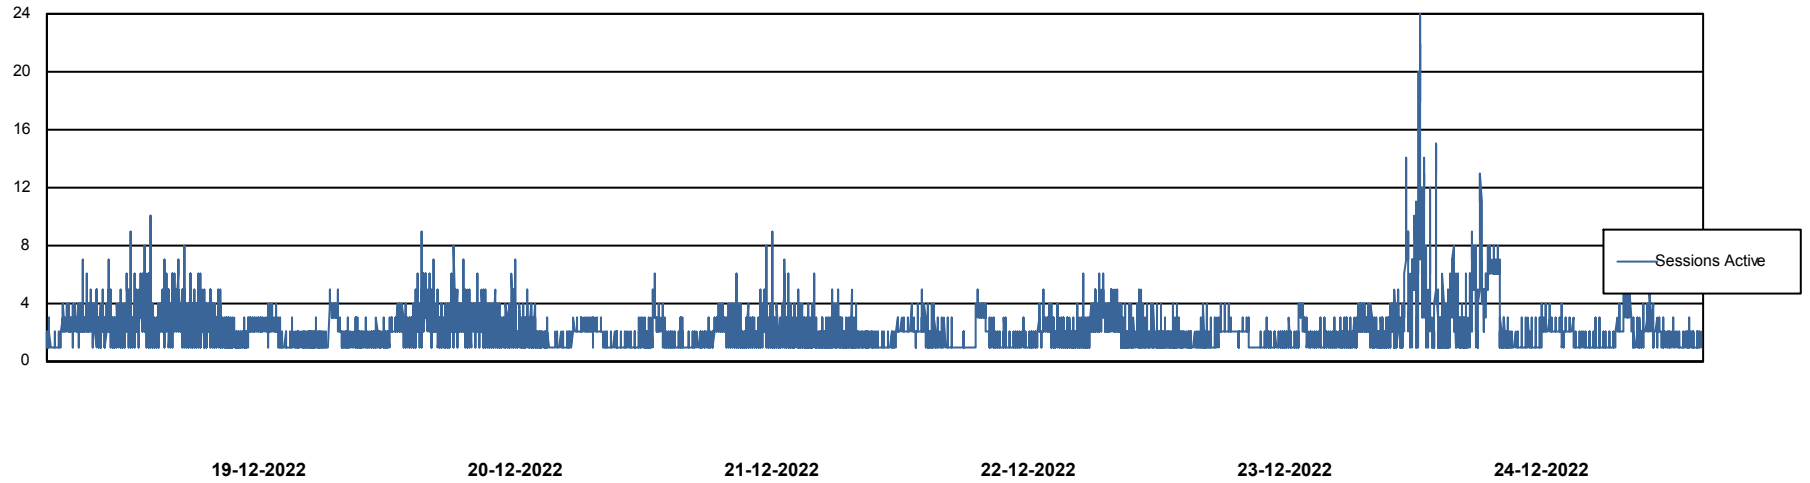

Weekly SLA Customer Report

Customer NIX_Production
Database ID 51

Database Performance NIXDB_BI

Weekly SLA Customer Report

Customer NIX_Production
Database ID 51

Database Performance NIXDB_Production

Weekly SLA Customer Report