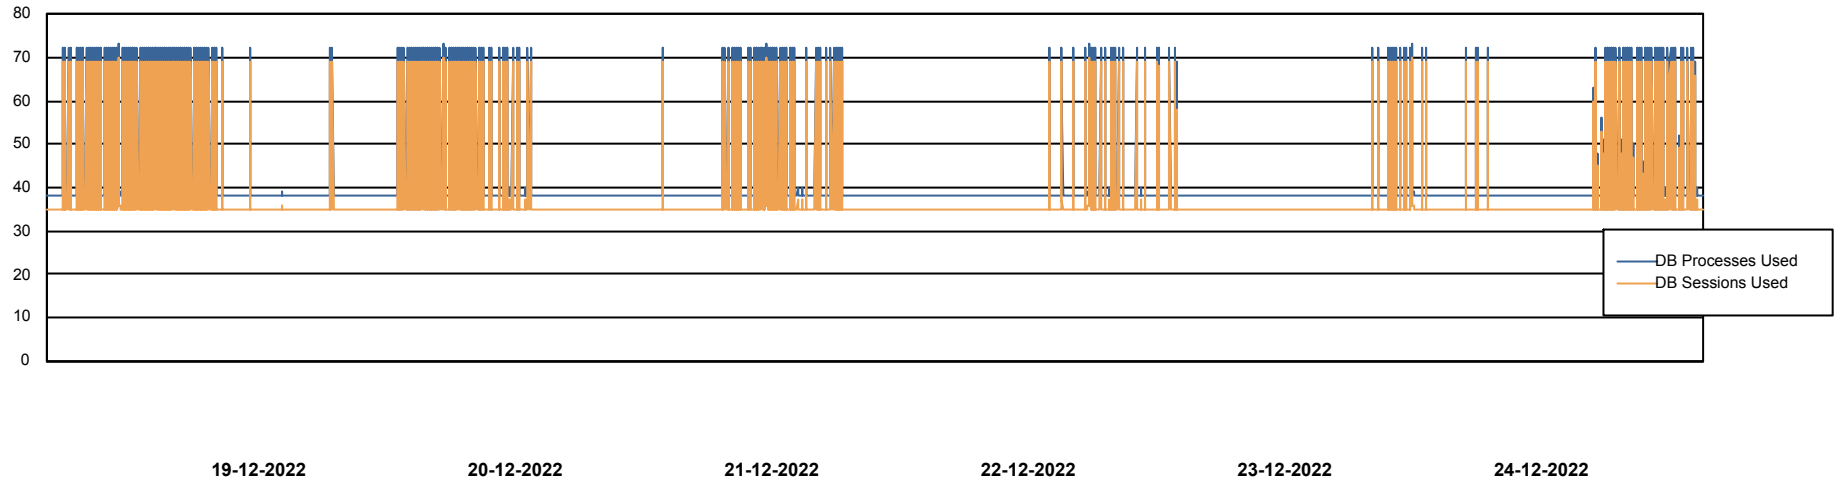

Weekly SLA Customer Report

Customer NIX_Production
Database ID 51

Database Performance NIXDB_BI

Weekly SLA Customer Report

Customer NIX_Production
Database ID 51

Database Performance NIXDB_Production

Weekly SLA Customer Report

Customer NIX_Production
Database ID 51

Database Performance NIXDB_Standby

DB Processes Max 300

Weekly SLA Customer Report

Customer NIX_Production
Database ID 51

DATABASE SIZE NIXDB_BI

Database growth over last month