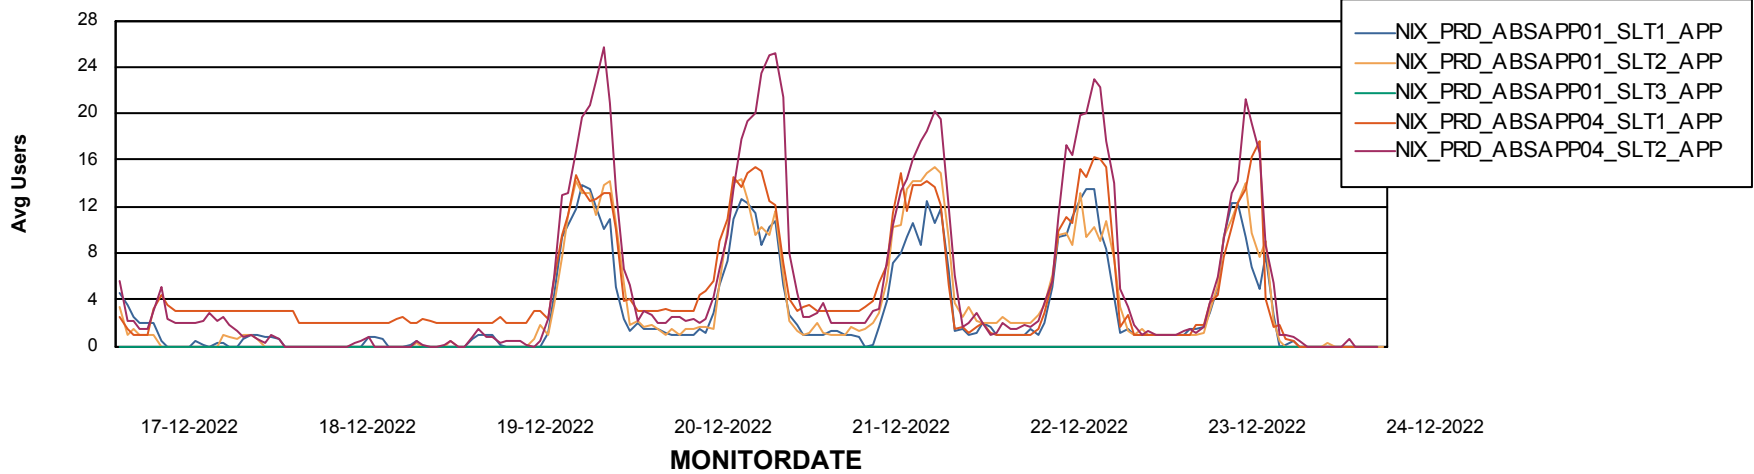

Weekly SLA Customer Report

Customer NIX_Production
 Database ID 51

Database Tablespace NIXDB_Production

Date	Tablespace Name	Filesize (Gb)	Usedsize (Gb)	Percentage free
24-12-2022	ABSDATA	221	180	19
	INDX	276	227	18
23-12-2022	ABSDATA	221	180	19
	INDX	276	227	18
22-12-2022	ABSDATA	221	180	19
	INDX	276	227	18
21-12-2022	ABSDATA	221	180	19
	INDX	276	227	18
20-12-2022	ABSDATA	221	180	19
	INDX	276	227	18
19-12-2022	ABSDATA	221	180	19
	INDX	276	227	18
18-12-2022	ABSDATA	221	180	19
	INDX	276	227	18

Standby Database Health NIX_Production

Recovery lag for last 7 days

Weekly SLA Customer Report

Customer NIX_Production
Database ID 51

ABSSolute Application Server Services

Avg memory used per ABS Server Service

Avg users per day per ABS server

Weekly SLA Customer Report

Customer NIX_Production
Database ID 51

ABSSolute Application ReportServer Services

Avg memory used per ReportServer Service

Weekly SLA Customer Report