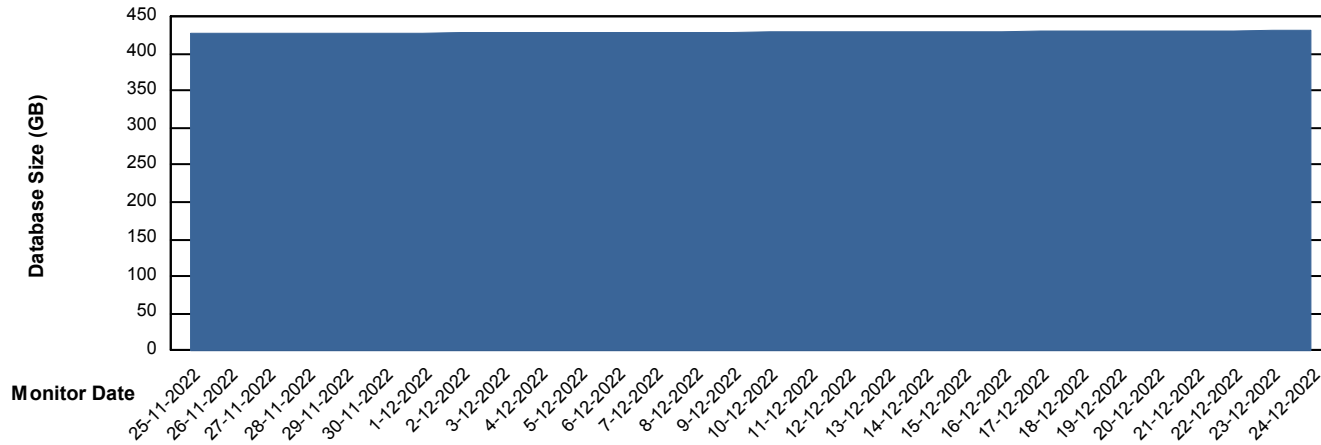

DATABASE SIZE NIXDB_Production

Database growth over last month