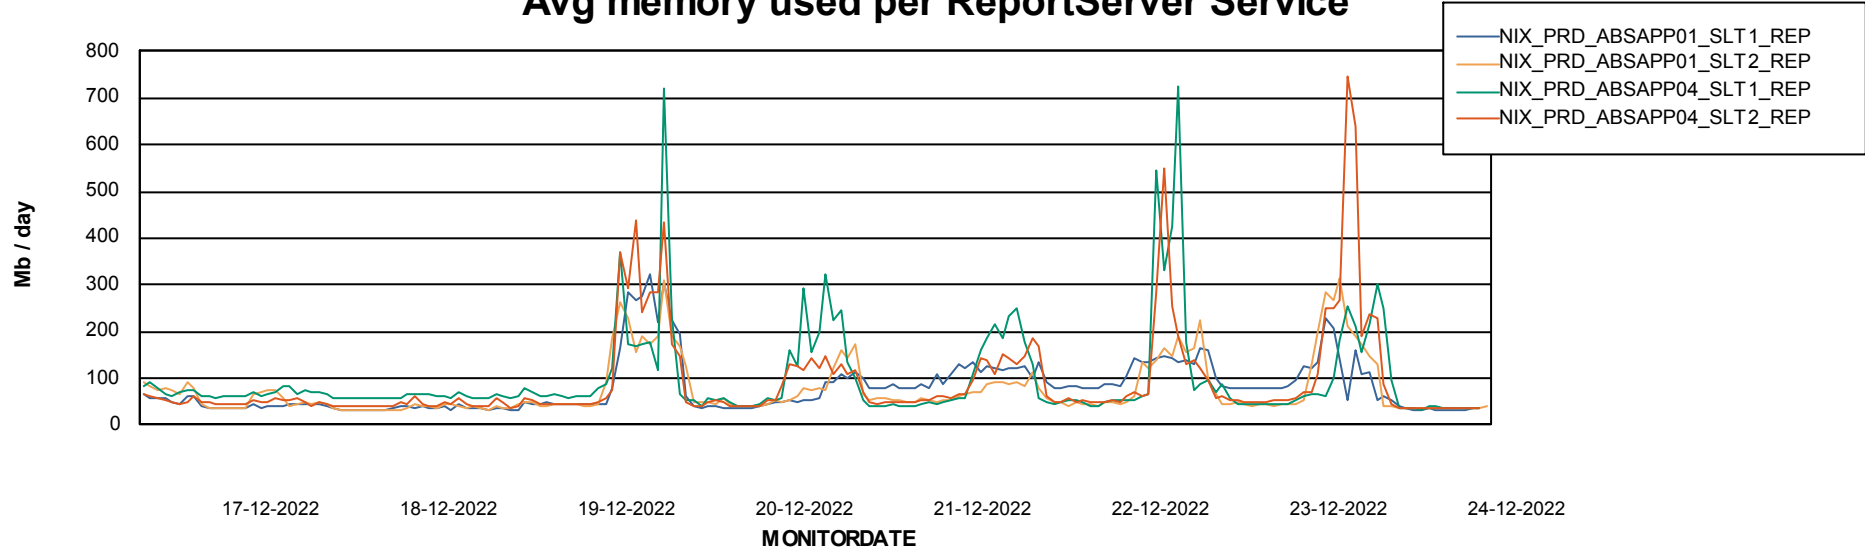

Avg users per day per ABS server

Weekly SLA Customer Report

Customer NIX_Production
Database ID 51

ABSSolute Application ReportServer Services

Avg memory used per ReportServer Service

Weekly SLA Customer Report