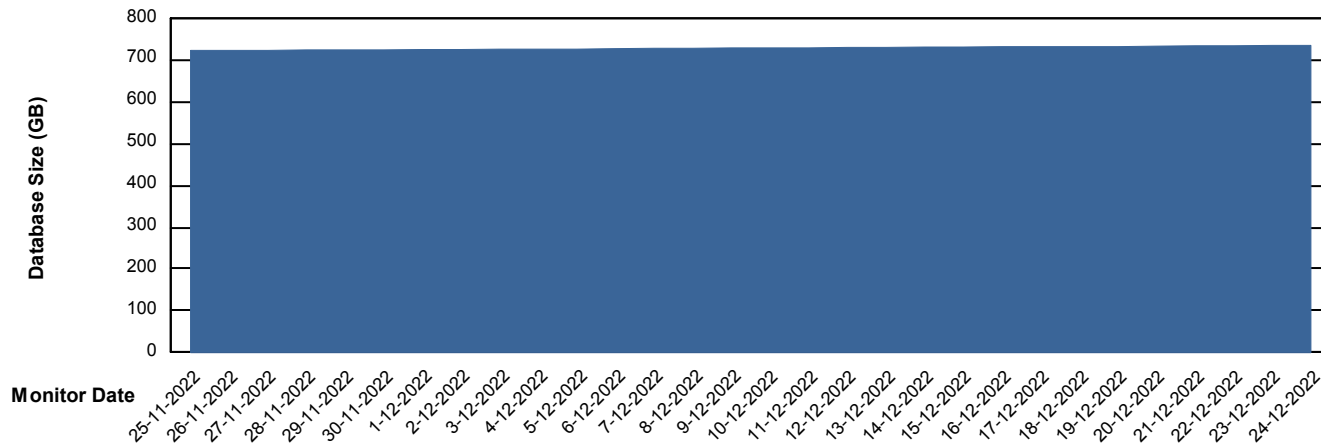

Customer LTS(CleanLease)_Production
Database ID 126

DATABASE SIZE LTS_PROD_CLSABSBI01_BI

Database growth over last month

DATABASE SIZE LTS_PROD_CLSABSDB01_PRDB

Database growth over last month

Weekly SLA Customer Report