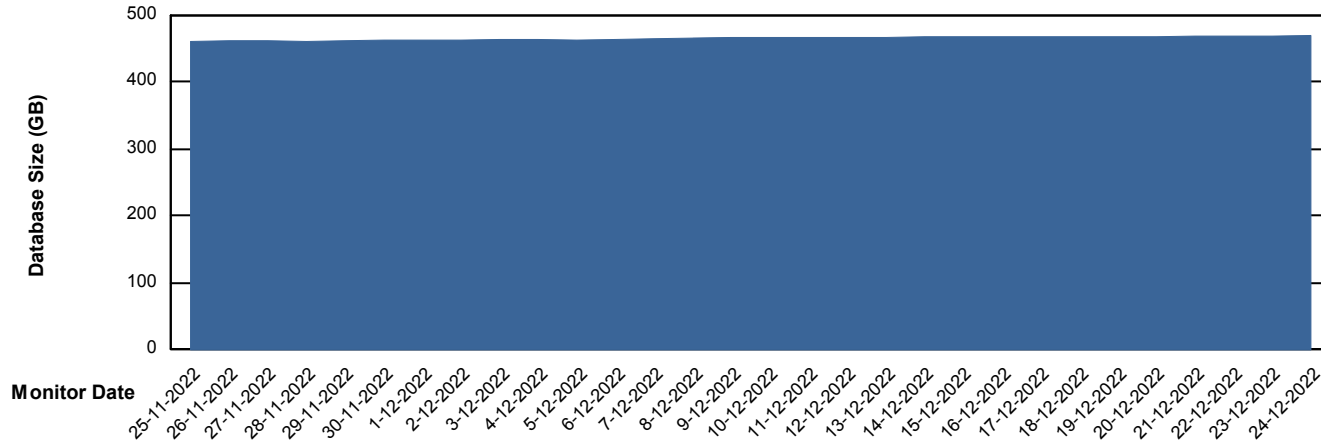

DATABASE SIZE LTS_PROD_CLSABSBI01_BI

Database growth over last month