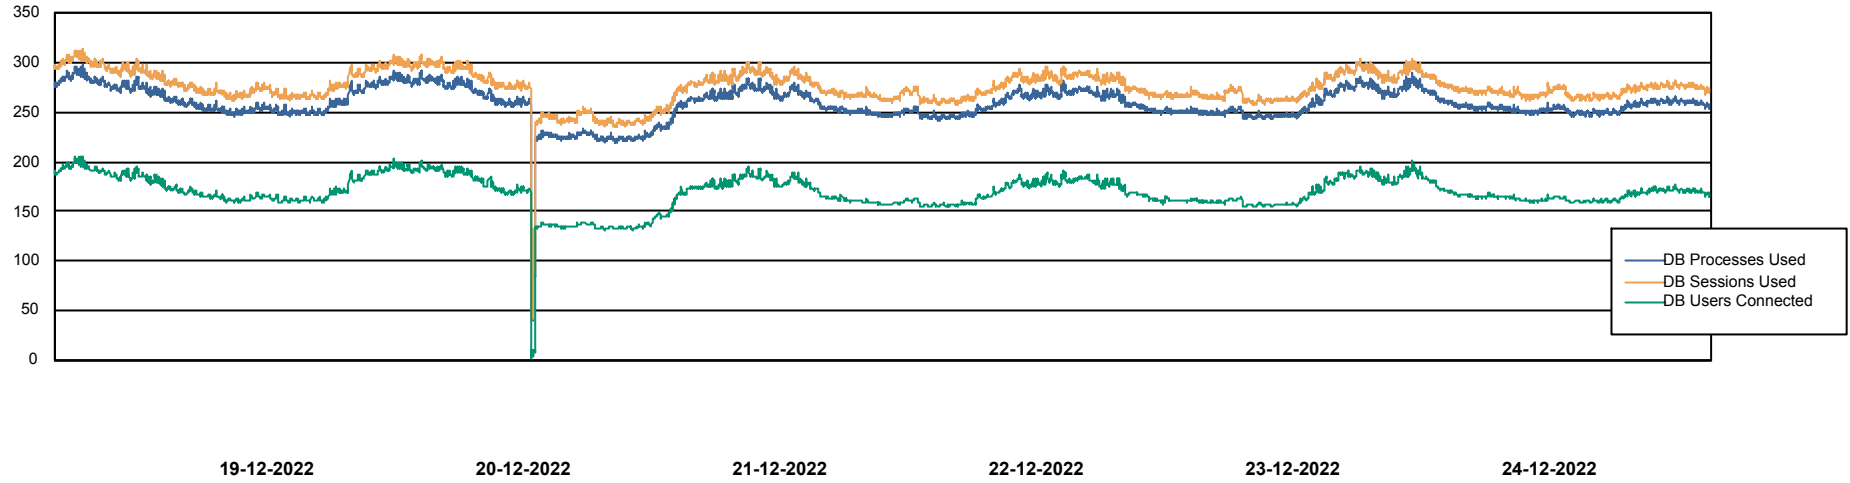

Weekly SLA Customer Report

Customer LTS(CleanLease)_Production
Database ID 126

Database Performance LTS_PROD_CLSABSBI01_BI

Weekly SLA Customer Report

Customer LTS(CleanLease)_Production
Database ID 126

Database Performance LTS_PROD_CLSABSD01_PRDB