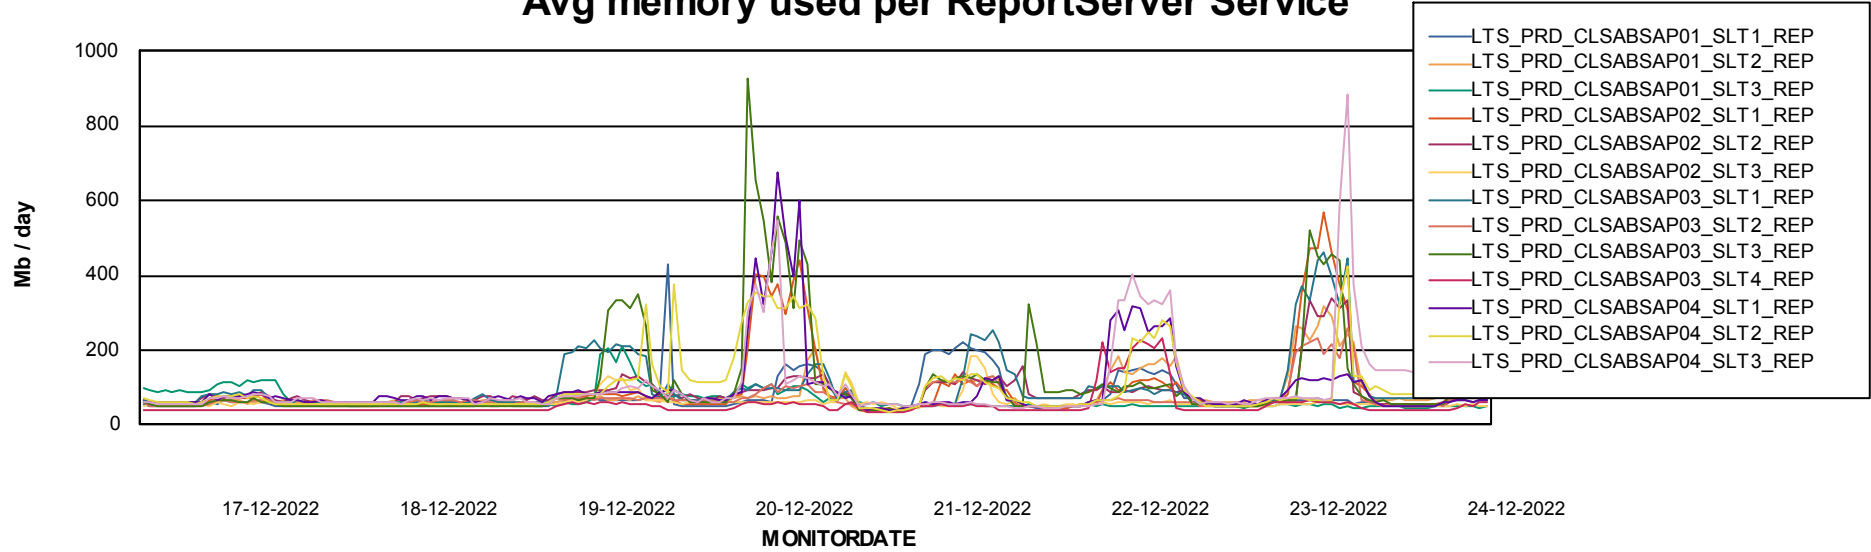

ABSSolute Application ReportServer Services

Avg memory used per ReportServer Service