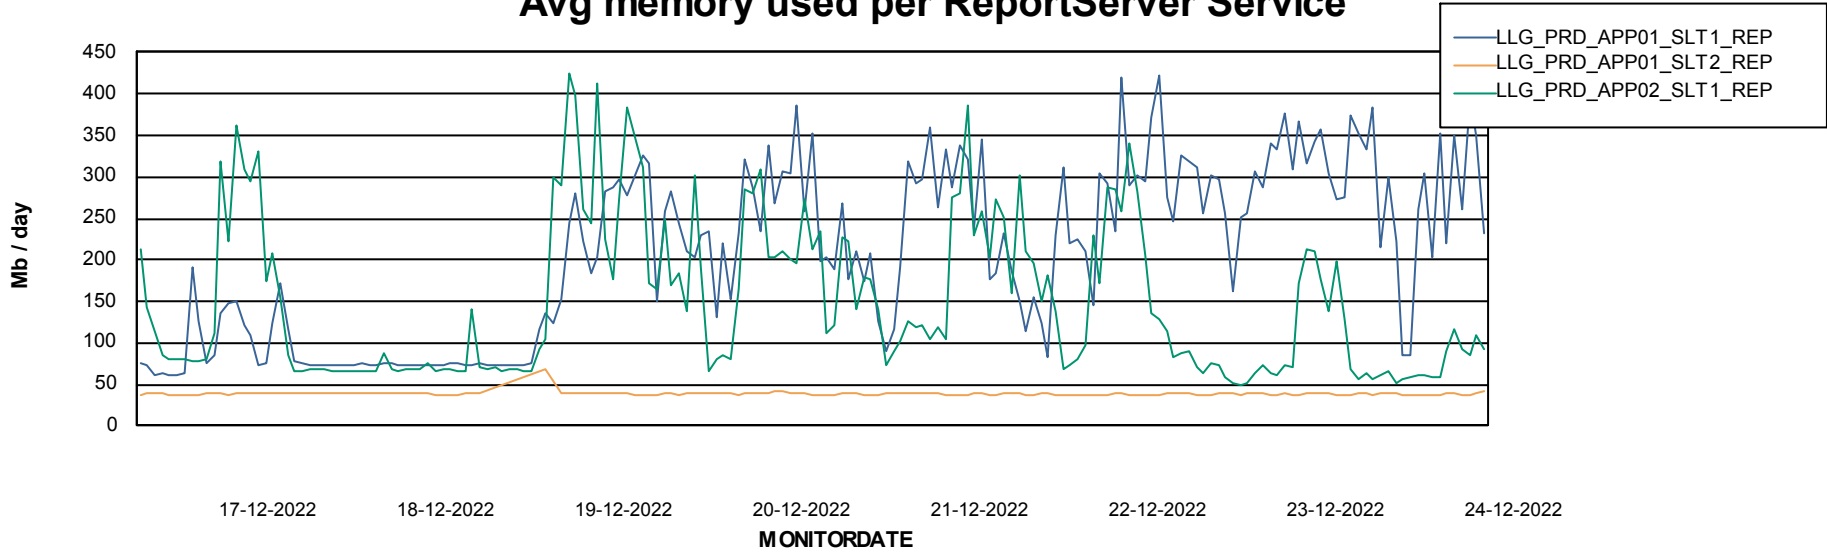

ABSSolute Application Server Services

Avg memory used per ReportServer Service