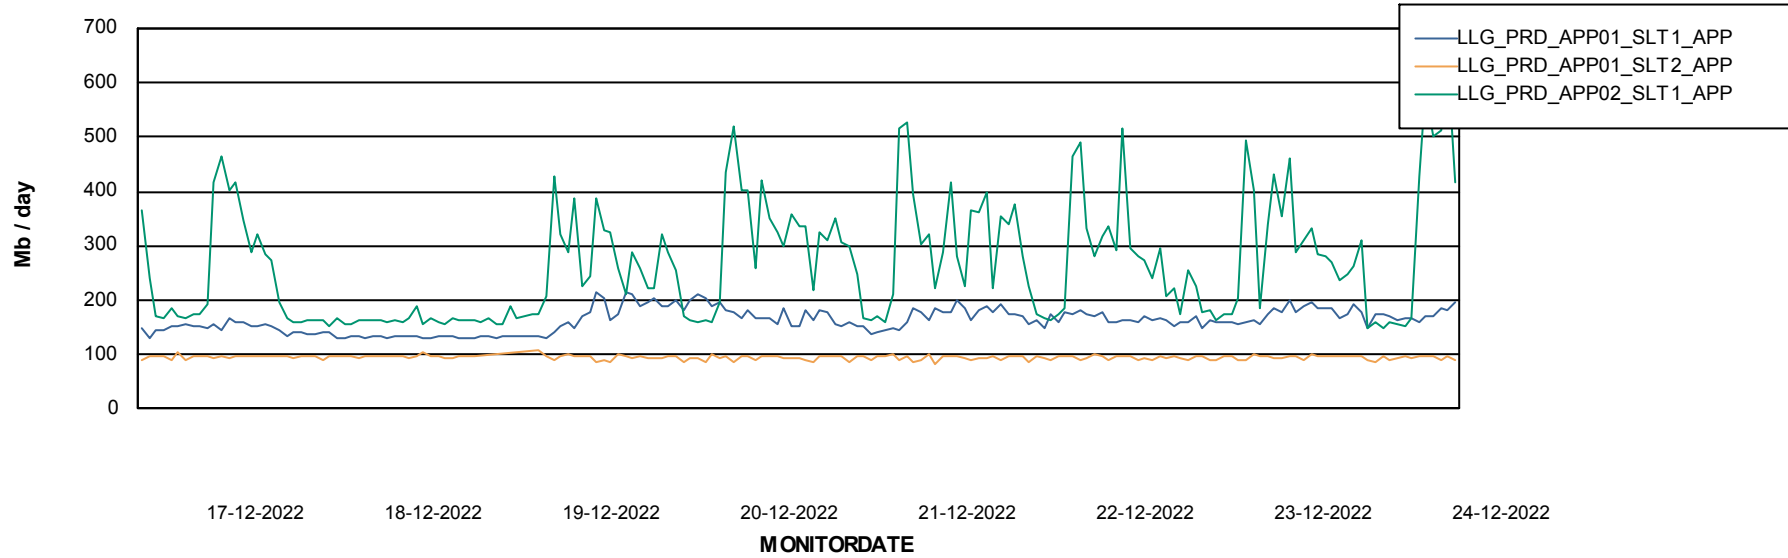

ABSolute Application Server Services

Avg memory used per ABS Server Service