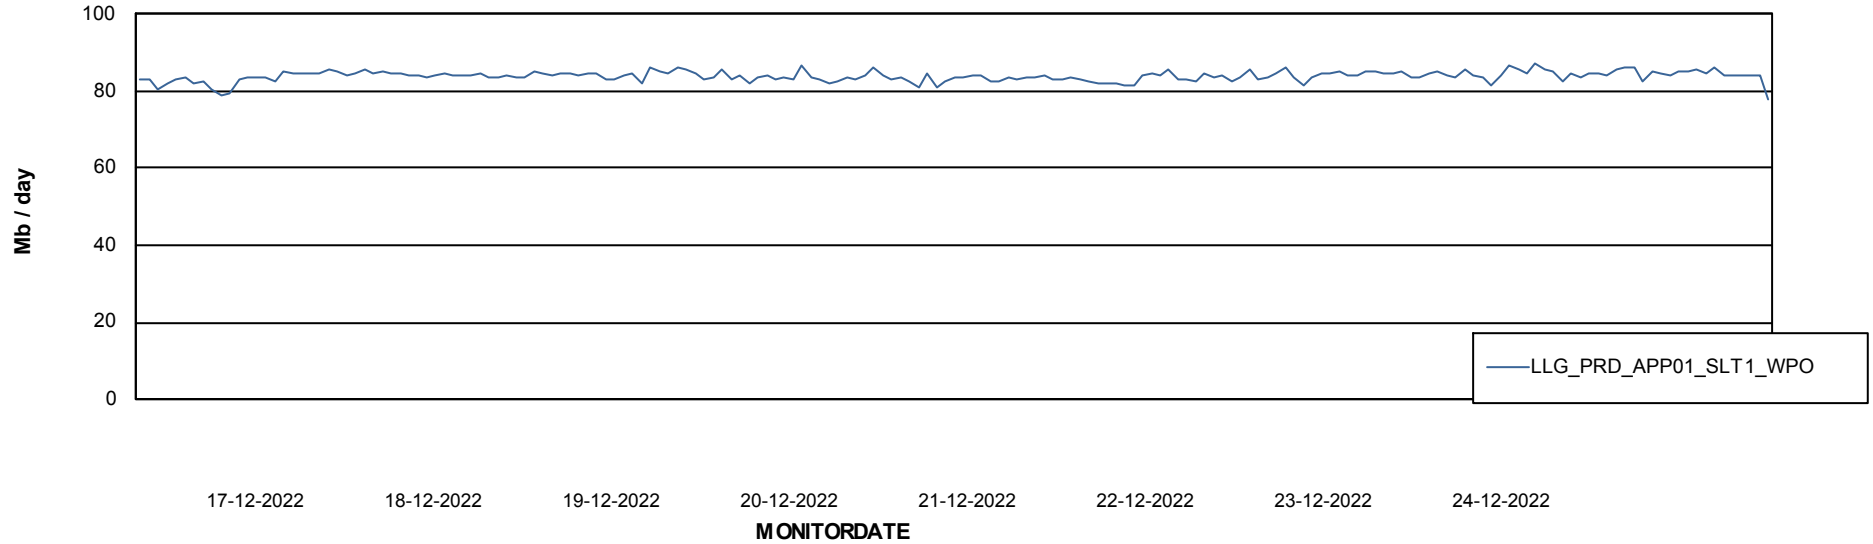

ABSSolute Application Server Services

Avg memory used per ABS Web component