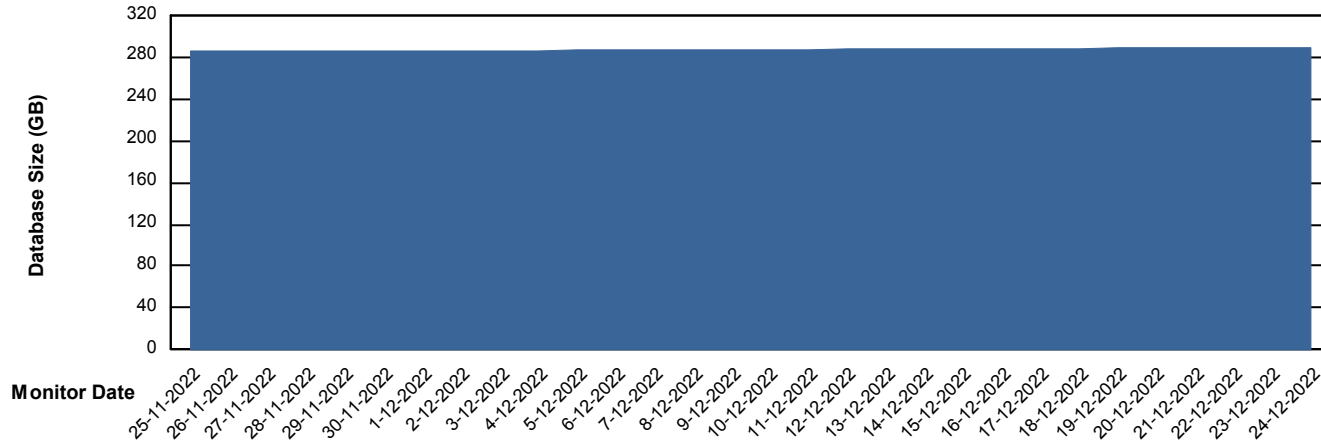

Weekly SLA Customer Report

Customer LLG_Production
Database ID 53

DATABASE SIZE LLGDB_Production

Database growth over last month

DATABASE SIZE LLGDBBI_Production

Database growth over last month

Weekly SLA Customer Report