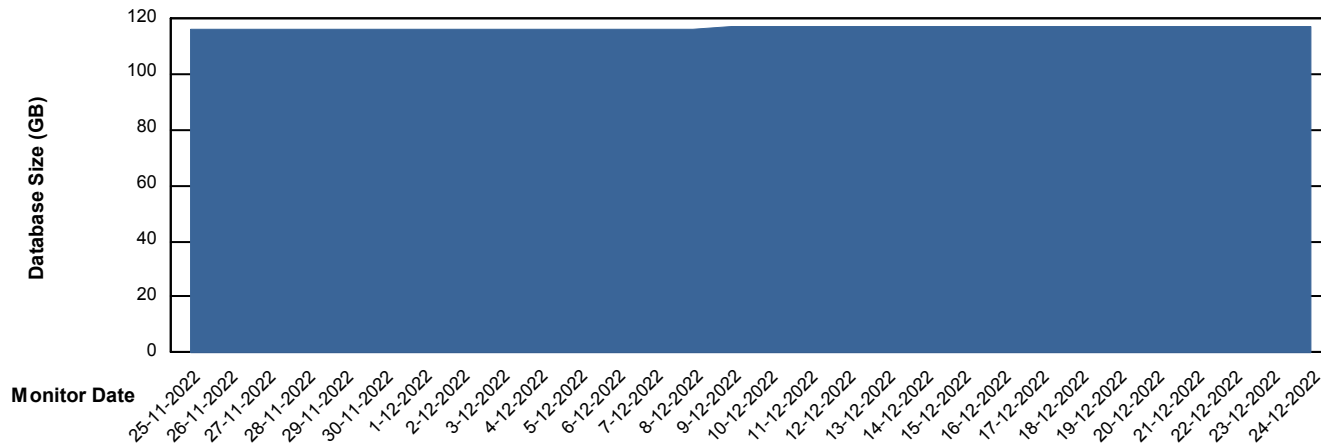

Weekly SLA Customer Report

Customer LLG_Production
Database ID 53

DATABASE SIZE LLGDB_Production

Database growth over last month

DATABASE SIZE LLGDBBI_Production

Database growth over last month

Weekly SLA Customer Report