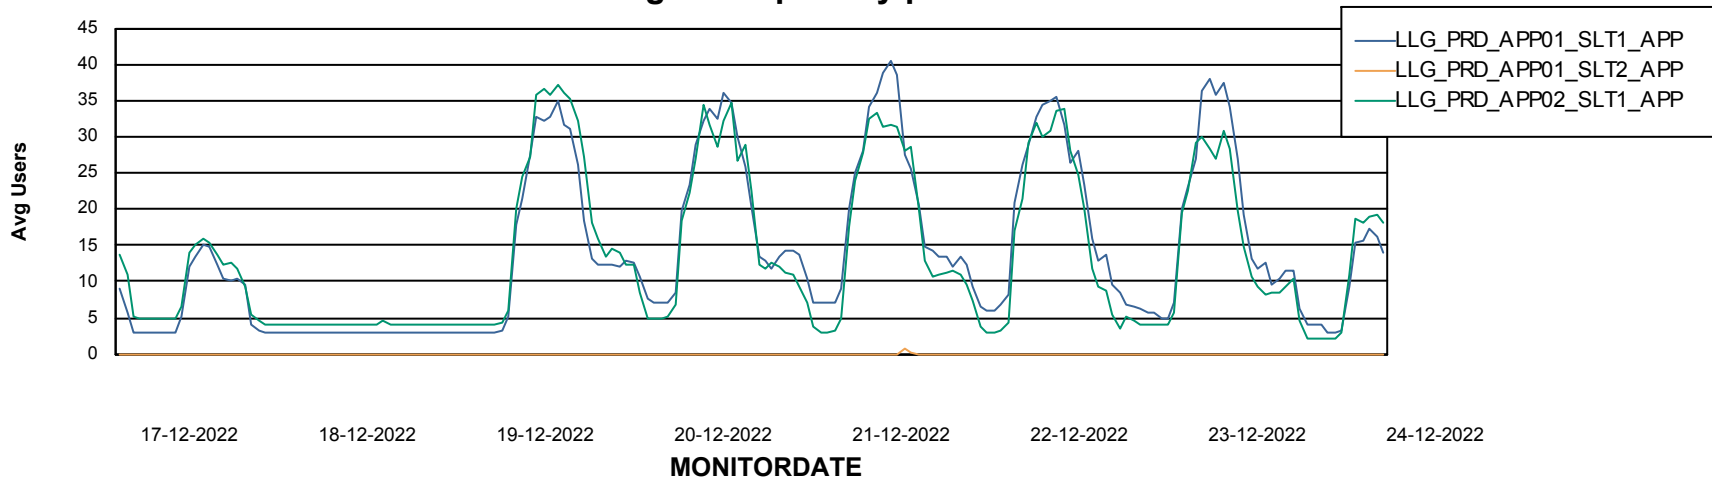

Avg users per day per ABS server