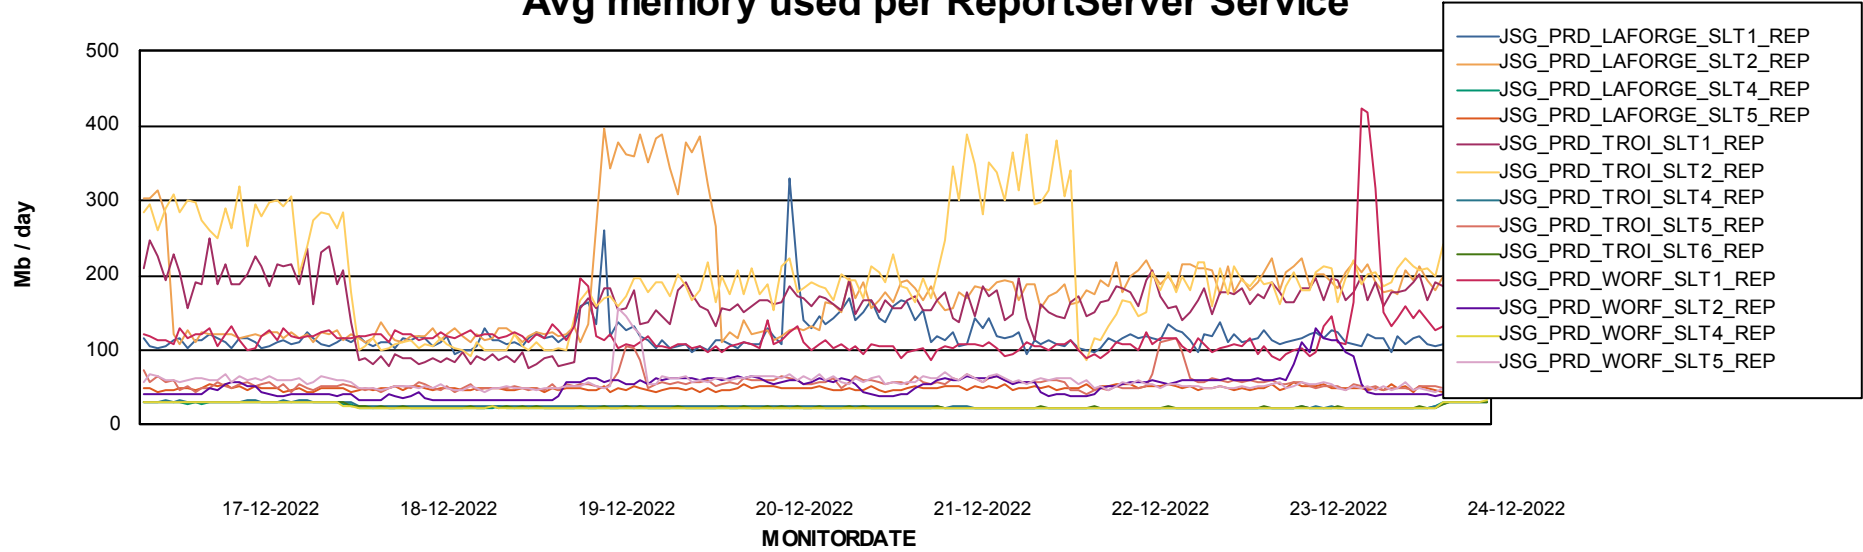

ABSSolute Application ReportServer Services

Avg memory used per ReportServer Service