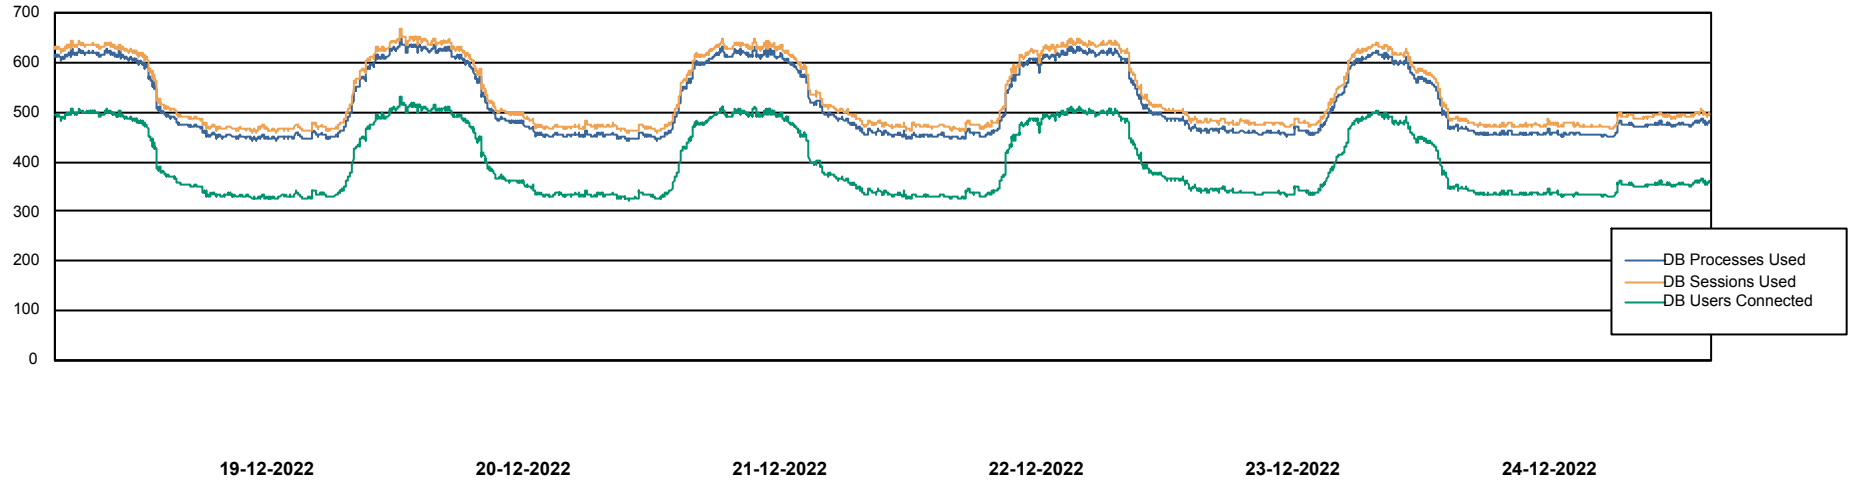

Database Performance JSG_PRD_RIKER_DB