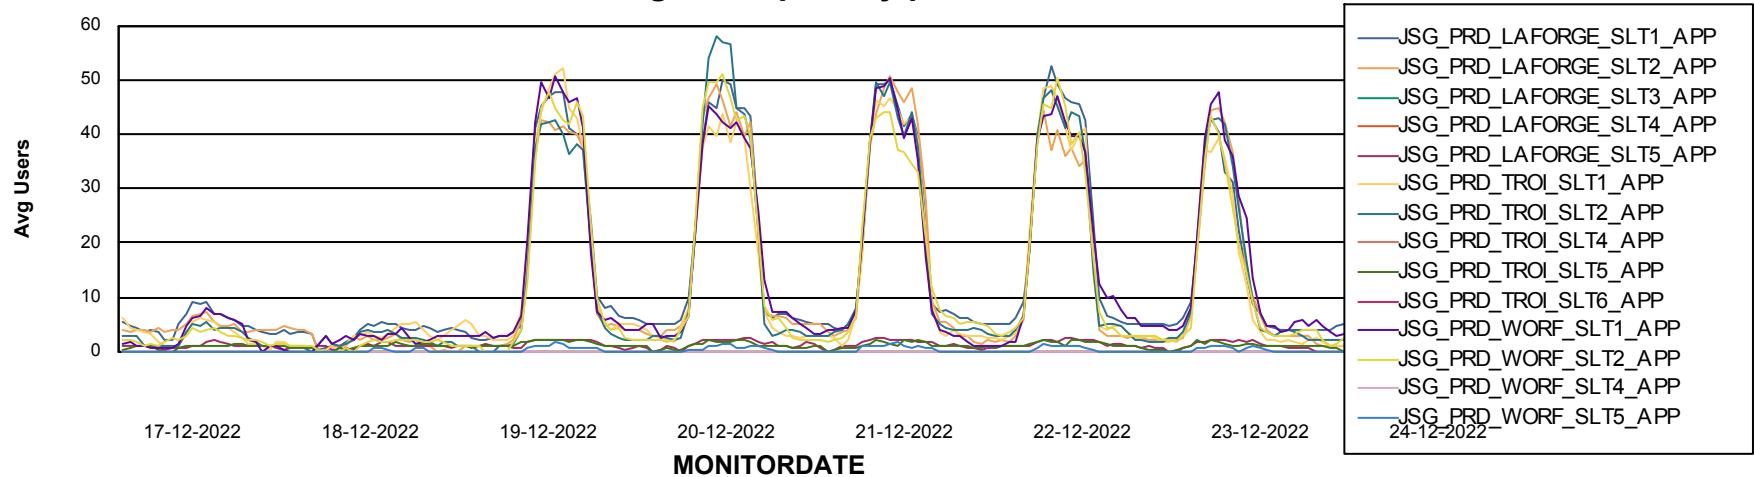

Avg users per day per ABS server