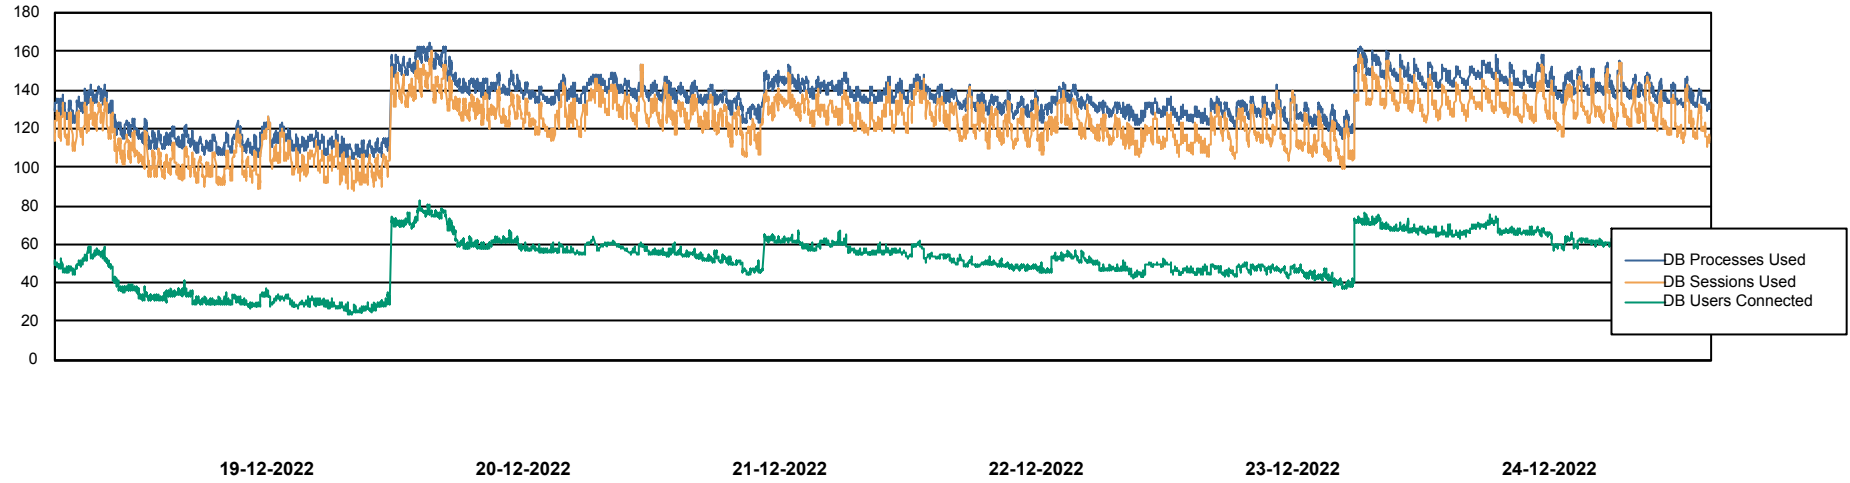

Database Performance JSG_PRD_SAREK_DB