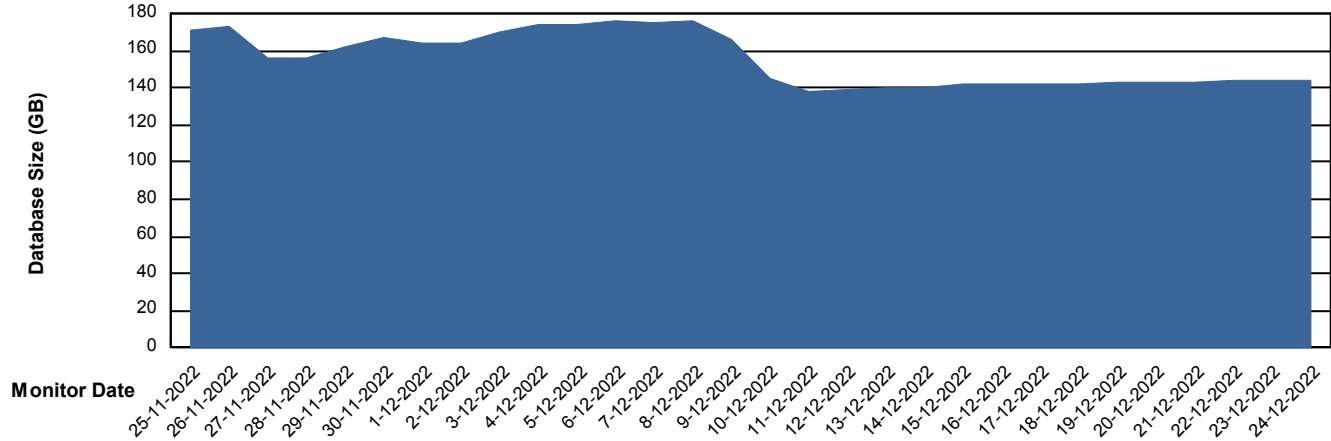

DATABASE SIZE JSG_PRD_SAREK_DB

Database growth over last month