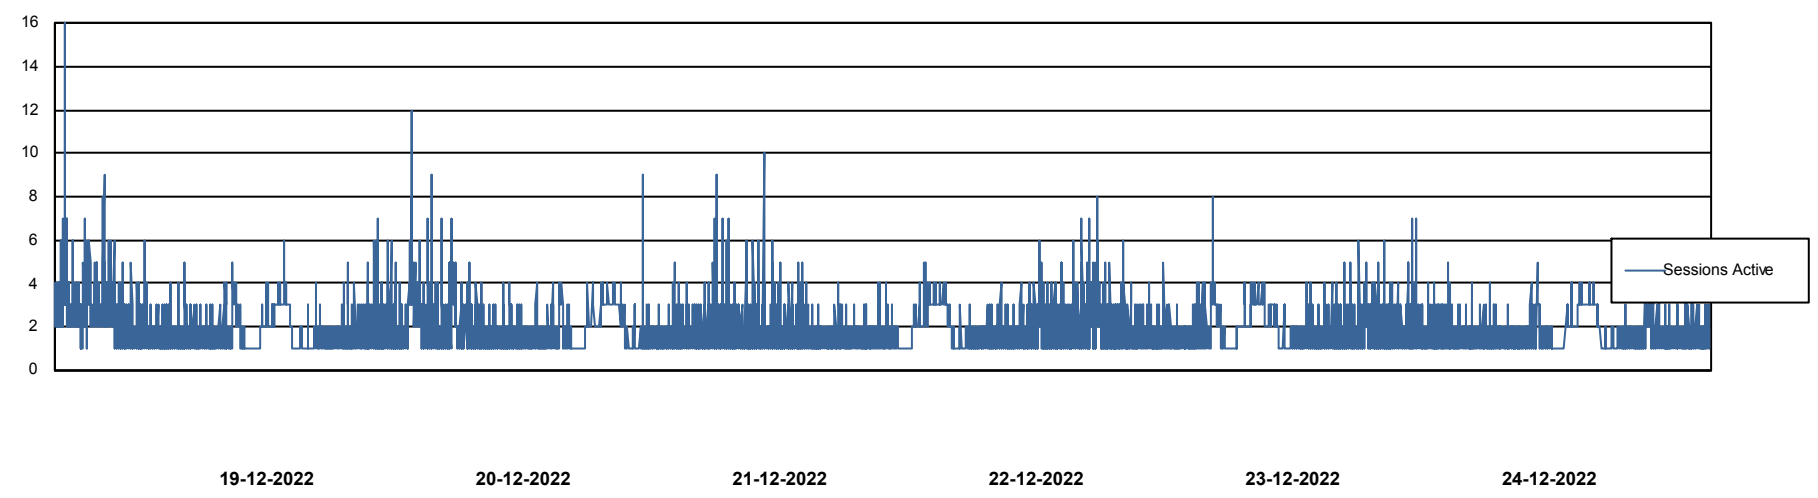

Database Performance JSG_PRD_SAREK_DB