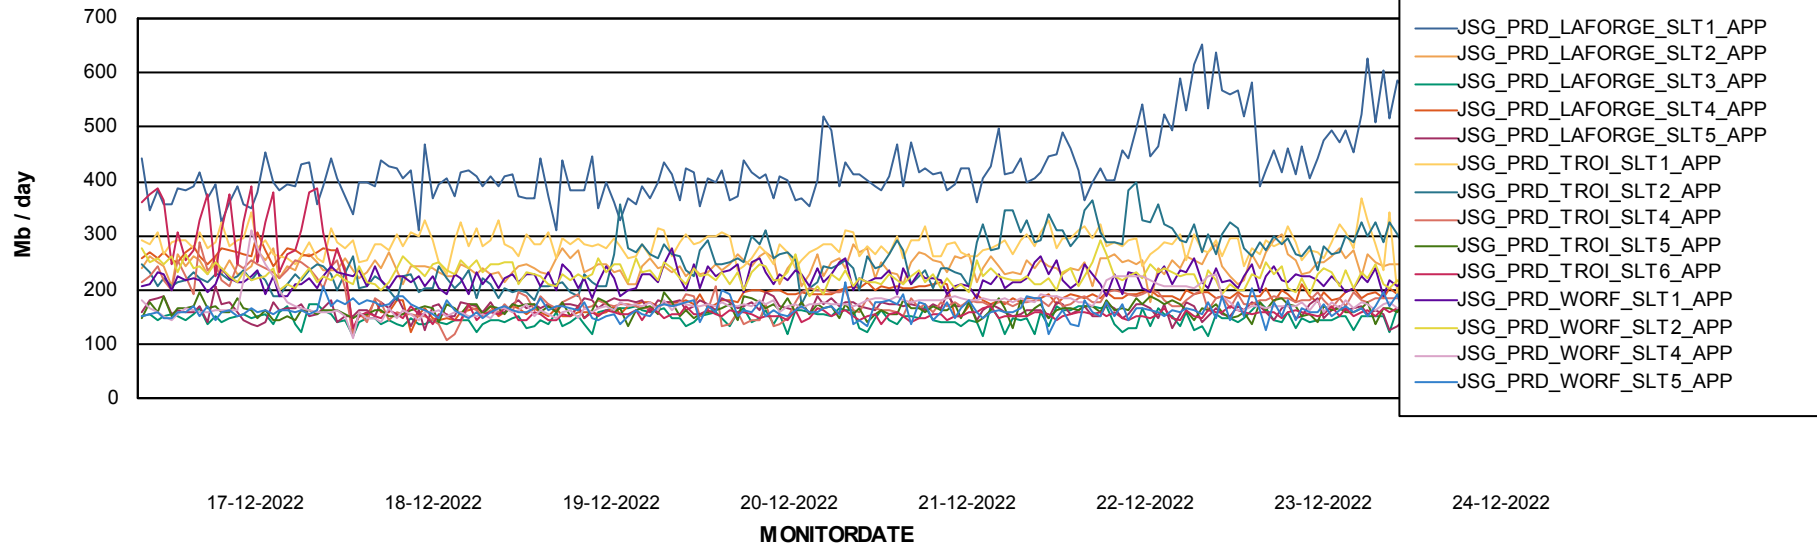

ABSSolute Application Server Services

Avg memory used per ABS Server Service