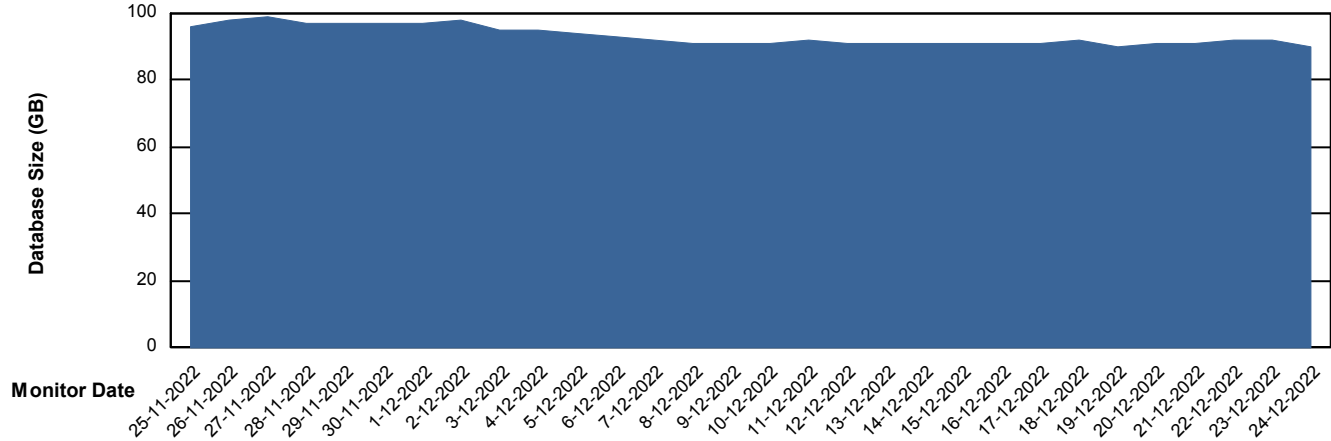

DATABASE SIZE JSG_PRD_BASHIR_DB

Database growth over last month