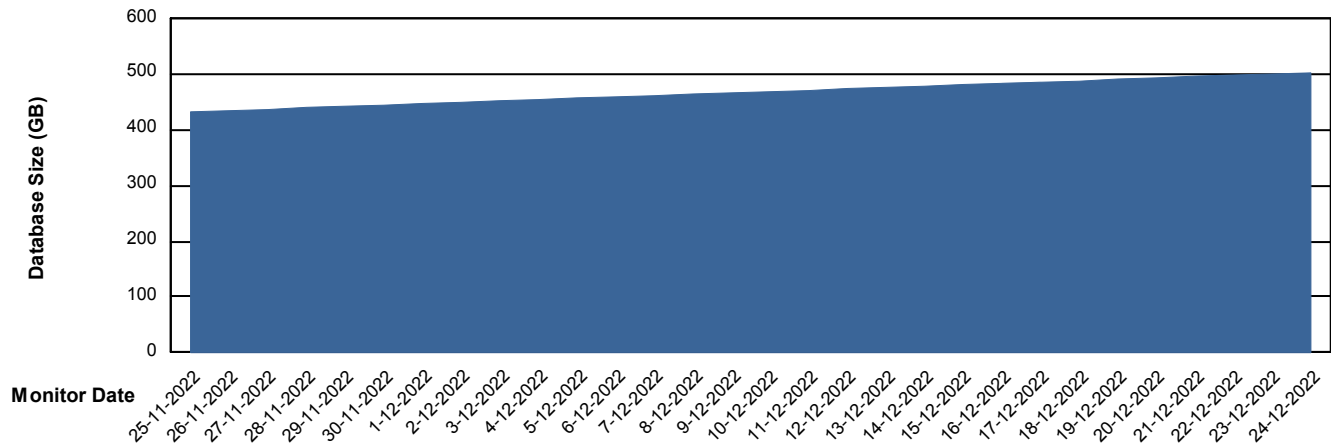

DATABASE SIZE JSG_PRD_RIKER_DB

Database growth over last month