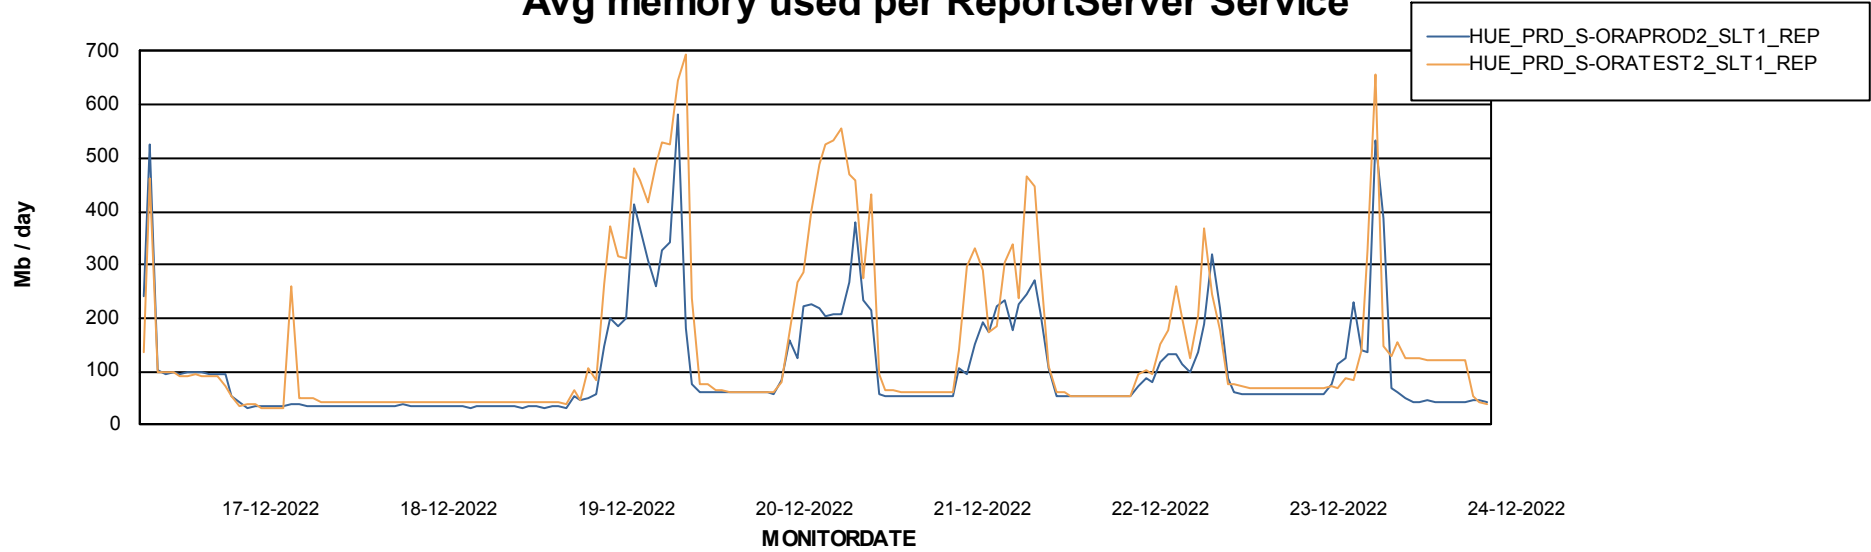

Avg memory used per ABS Server Service

Avg users per day per ABS server

Weekly SLA Customer Report

Customer HUE_Production
Database ID 154

ABSSolute Application ReportServer Services

Avg memory used per ReportServer Service