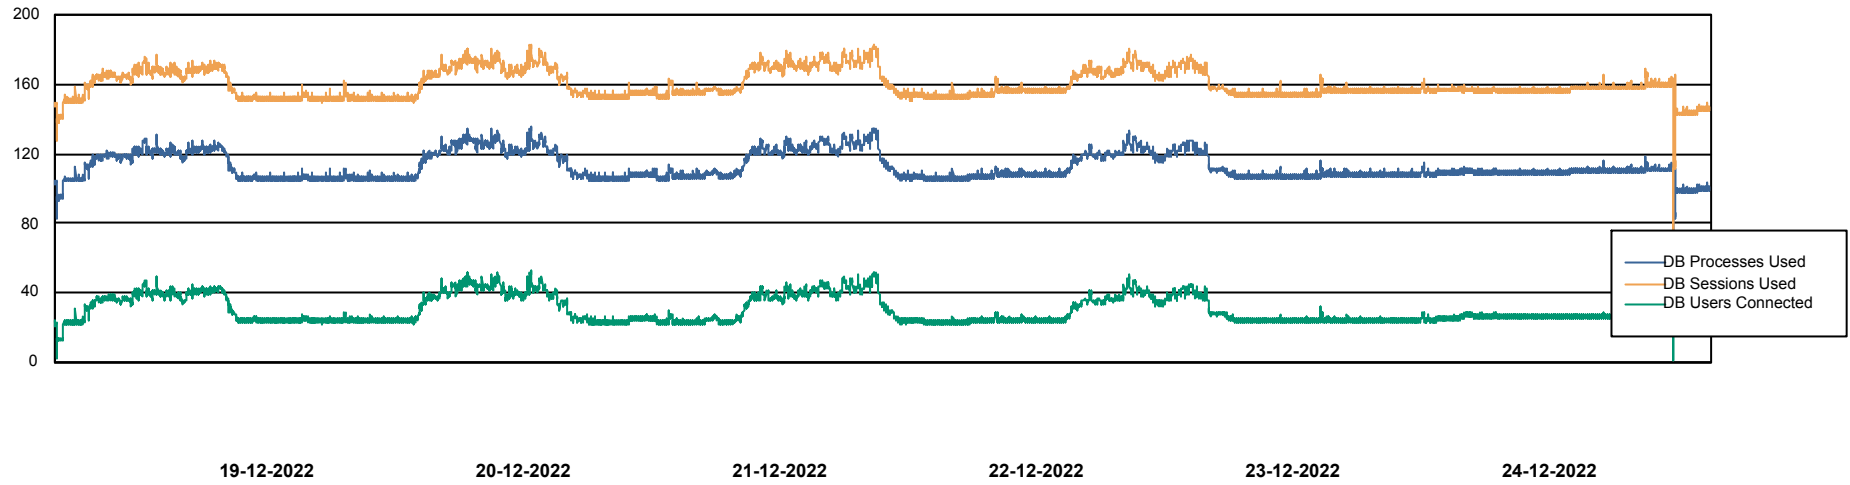

Database Performance HUE_PRD_S-ORAPROD2_DB