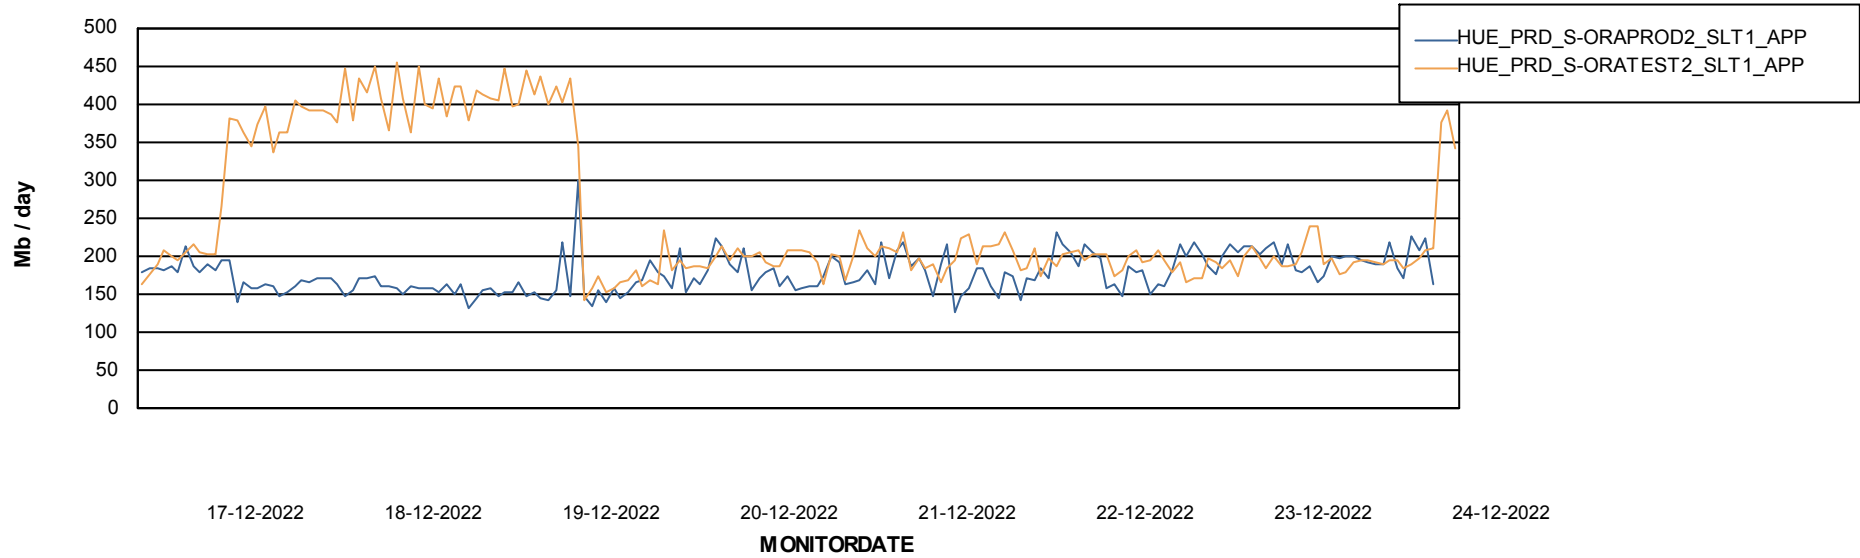

ABSSolute Application Server Services

Avg memory used per ABS Server Service