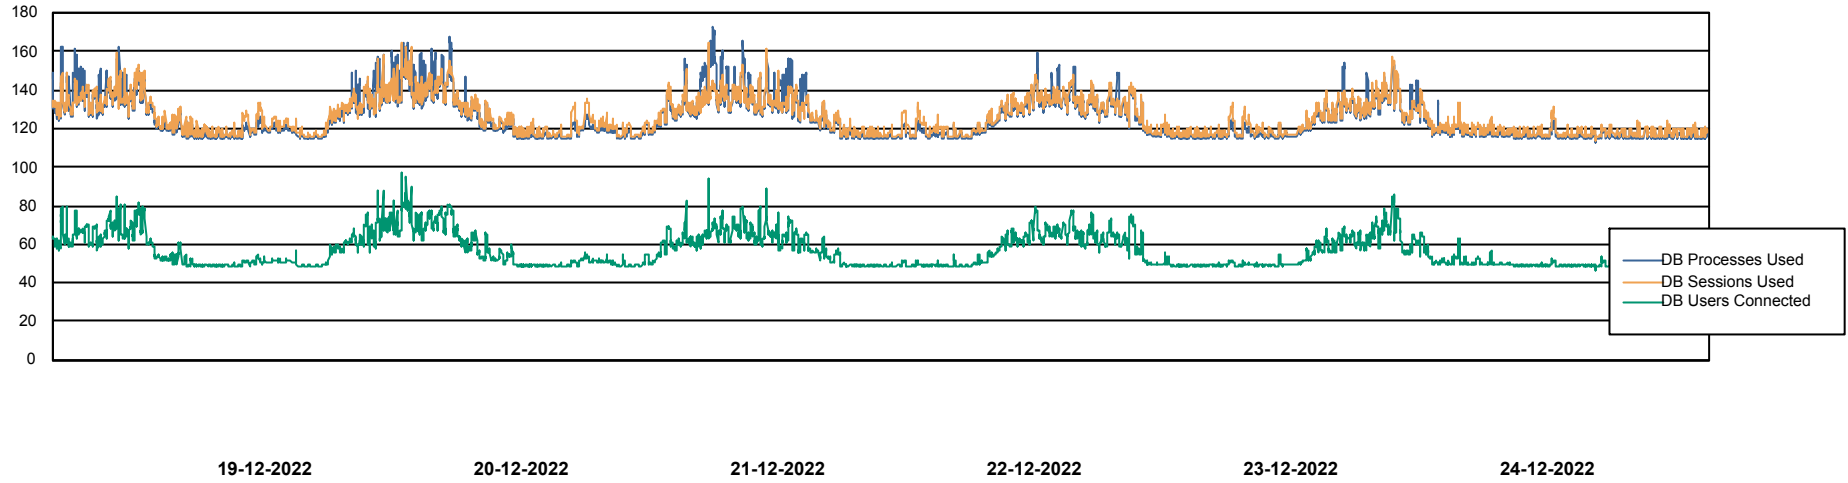

Weekly SLA Customer Report

Customer ELJ Production
Database ID 72

Database Performance ELJDB_BI

Weekly SLA Customer Report

Customer ELJ Production
Database ID 72

Database Performance ELJDB_Production

Weekly SLA Customer Report

Customer ELJ Production
Database ID 72

Database Performance ELJDB_Standby

DB Processes Max 600
DB Sessions Max 4

Weekly SLA Customer Report

Customer ELJ Production
Database ID 72

DATABASE SIZE ELJDB_BI

Database growth over last month