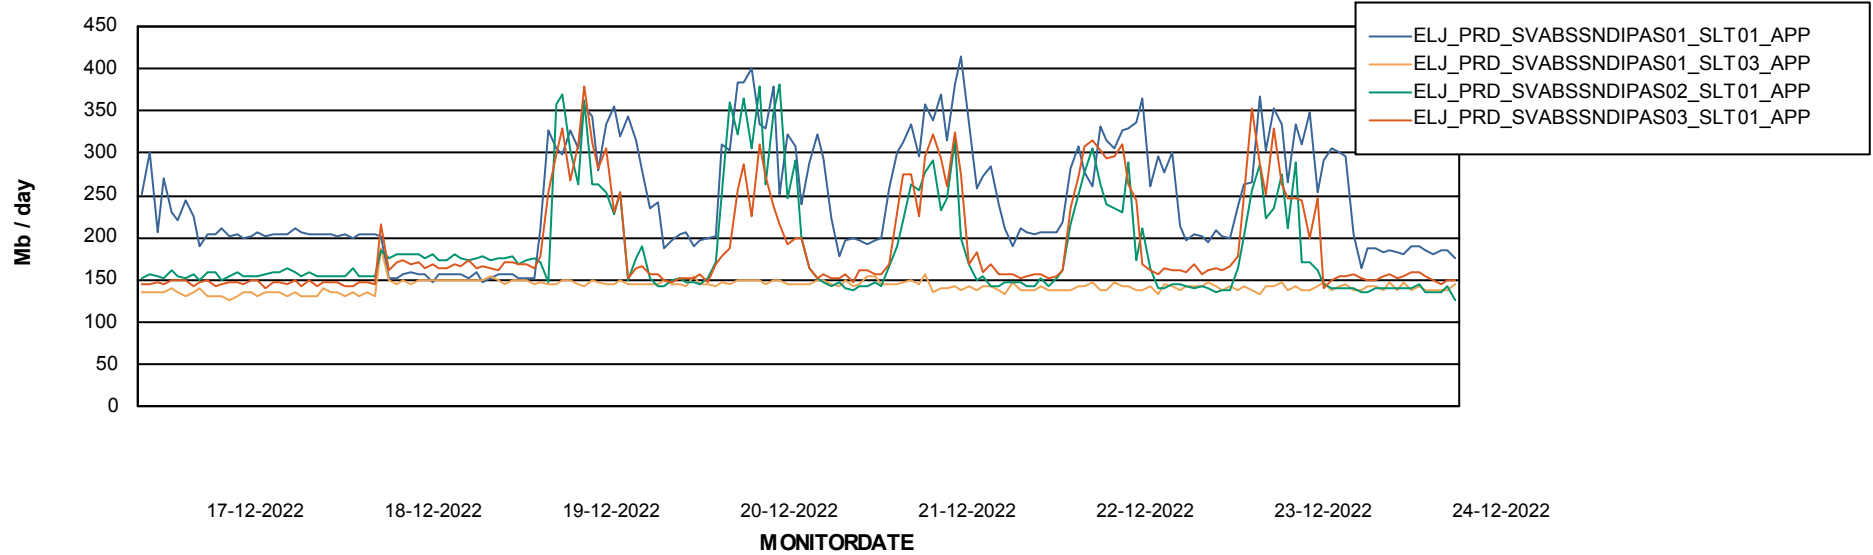

ABSSolute Application Server Services

Avg memory used per ABS Server Service