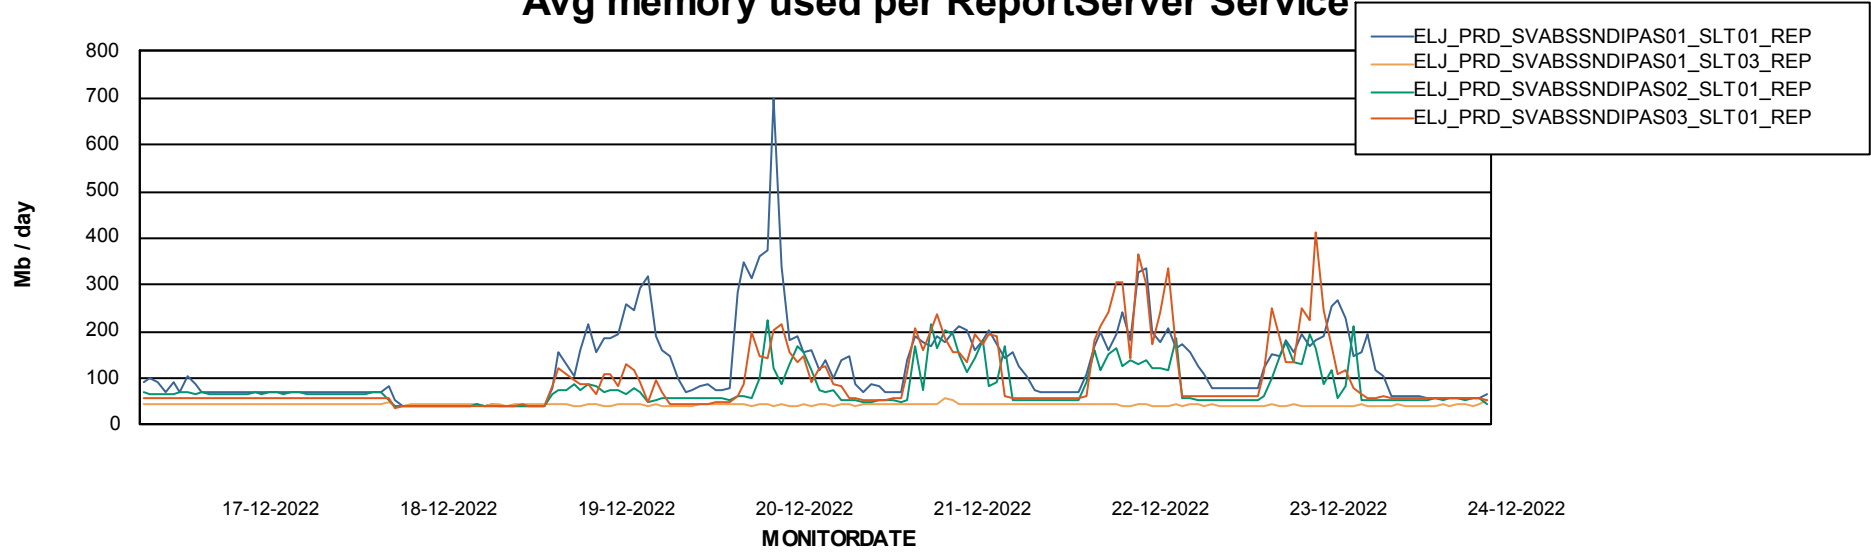

Avg memory used per ABS Server Service

Avg users per day per ABS server

Weekly SLA Customer Report

Customer ELJ Production
Database ID 72

ABSSolute Application ReportServer Services

Avg memory used per ReportServer Service