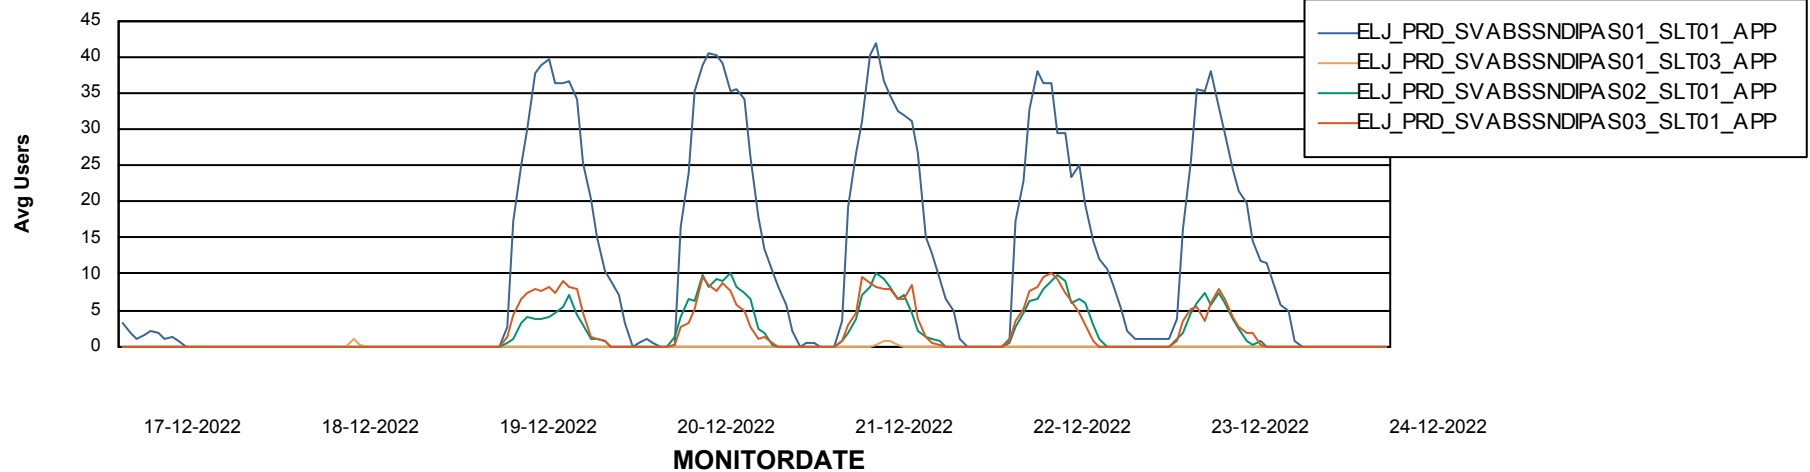

Avg users per day per ABS server