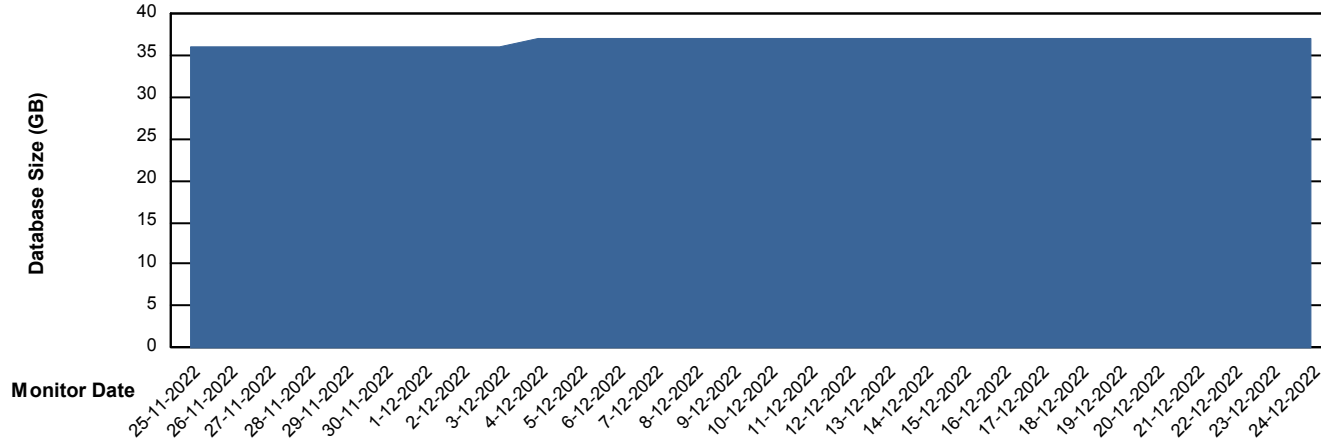

Weekly SLA Customer Report

Customer ELJ Production
Database ID 72

Database Performance ELJDB_BI

Weekly SLA Customer Report

Customer ELJ Production
Database ID 72

Database Performance ELJDB_Production

Weekly SLA Customer Report

Customer ELJ Production
Database ID 72

Database Performance ELJDB_Standby

DB Processes Max 600
DB Sessions Max 4

Weekly SLA Customer Report

Customer ELJ Production
Database ID 72

DATABASE SIZE ELJDB_BI

Database growth over last month

DATABASE SIZE ELJDB_Production

Database growth over last month

Weekly SLA Customer Report

Customer ELJ Production
Database ID 72

Database Tablespace ELJDB_BI

Date	Tablespace Name	Filesize (Gb)	Usedsize (Gb)	Percentage free
24-12-2022	ABSDATA	22	14	35
	INDX	26	19	25
23-12-2022	ABSDATA	22	14	35
	INDX	26	19	25
22-12-2022	ABSDATA	22	14	35
	INDX	26	19	25
21-12-2022	ABSDATA	22	14	35
	INDX	26	19	25
20-12-2022	ABSDATA	22	14	35
	INDX	26	19	25
19-12-2022	ABSDATA	22	14	35
	INDX	26	19	25
18-12-2022	ABSDATA	22	14	35
	INDX	26	19	25