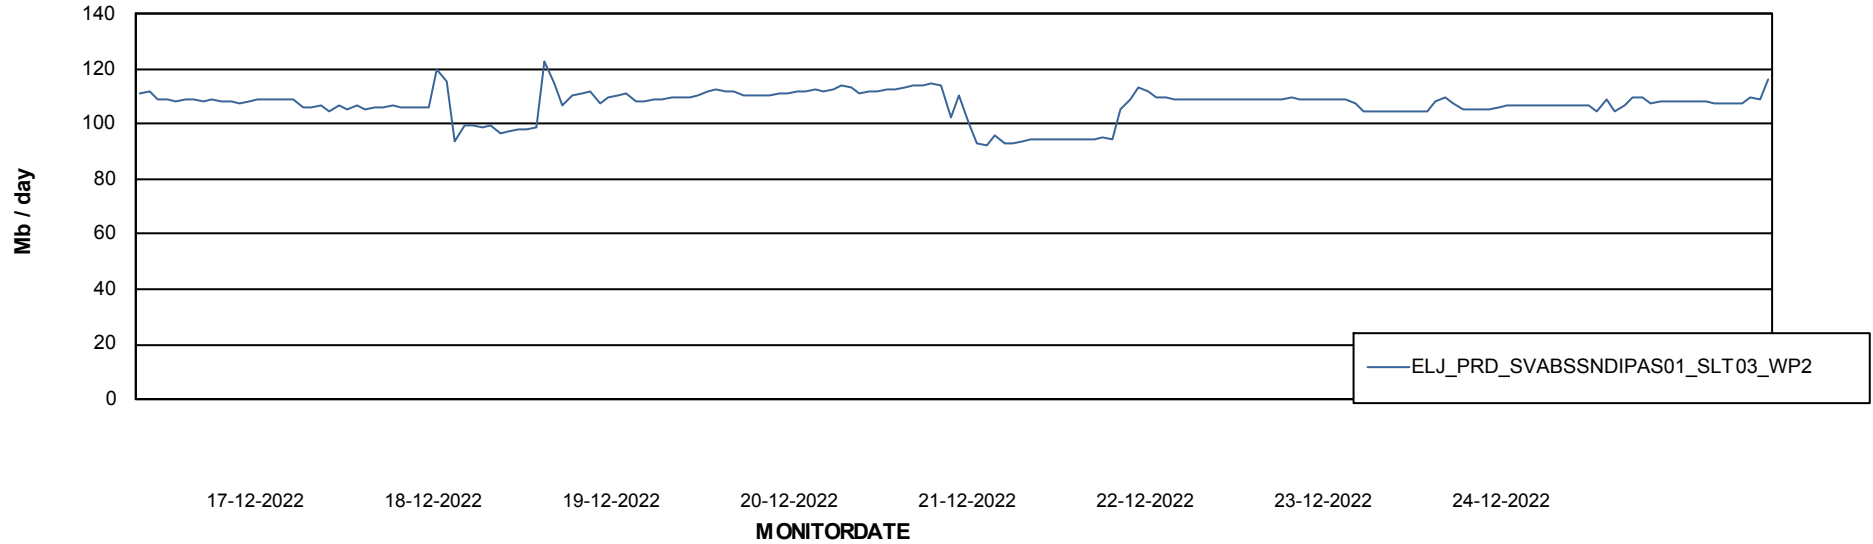

ABSSolute Web Component Services

Avg memory used per ABS Web component