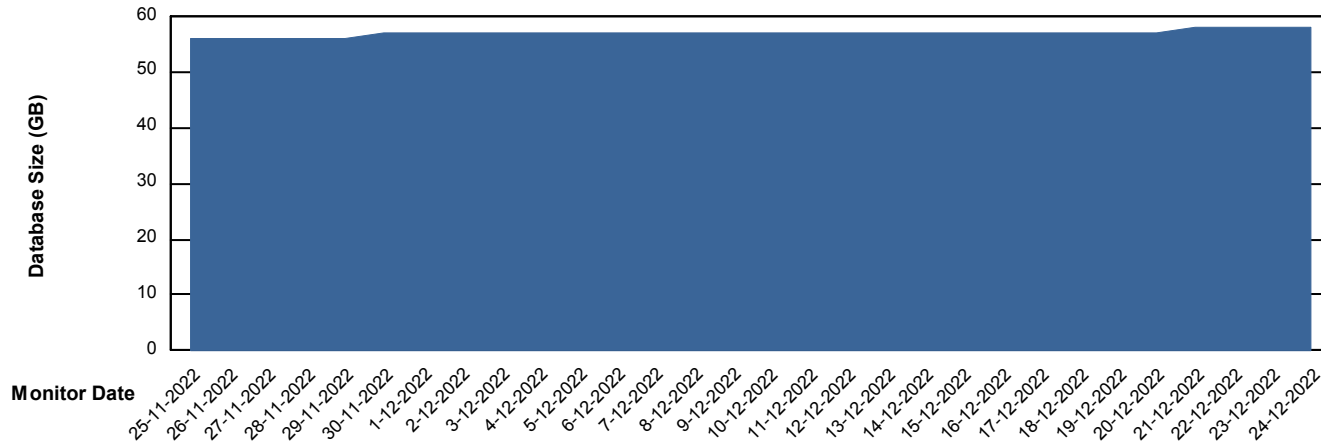

DATABASE SIZE ELJDB_Production

Database growth over last month