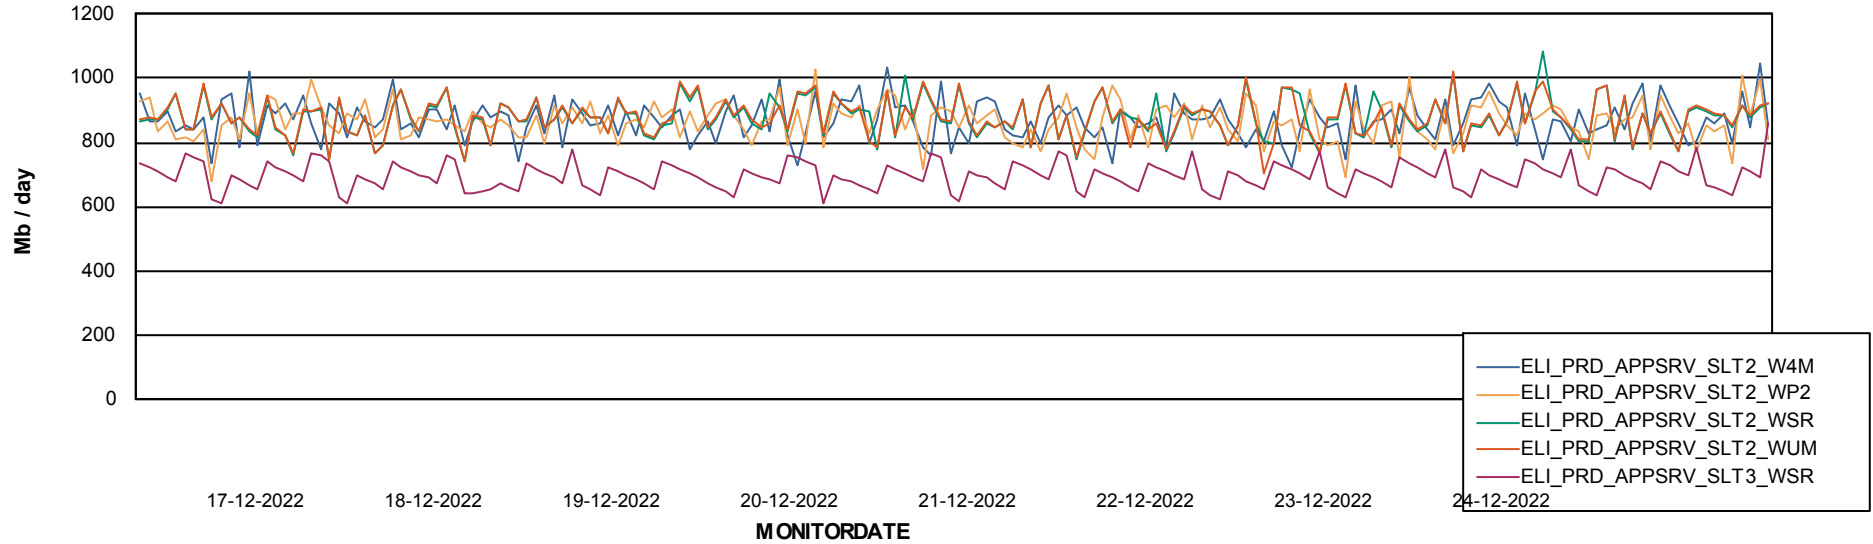

ABSSolute Application Server Services

Avg memory used per ABS Web component