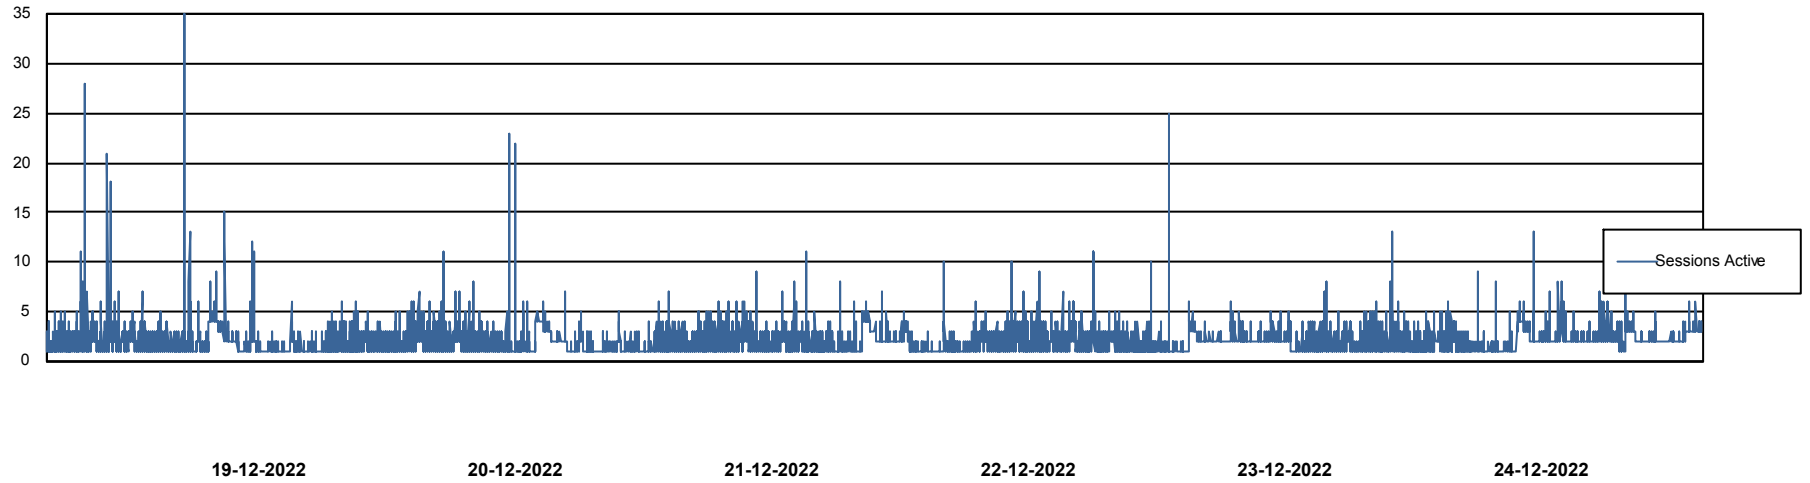

Harddisk Usage ELI_PRD_BISRV

	Free disk space on / (%)	Total disk space on / (Gb)	Used disk space on / (Gb)	Free disk space on /ABS-BI (%)	Total disk space on /ABS-BI	Used disk space on /ABS-BI	Free disk space on /backup (%)	Total disk space on /backup	Used disk space on /backup	Free disk space on /boot (%)
24-12-2022	50	90	45	19	275	214	76	68	16	62
23-12-2022	50	90	45	20	275	211	71	68	19	62
22-12-2022	50	90	45	20	275	212	78	68	15	62
21-12-2022	50	90	45	20	275	212	70	68	20	62
20-12-2022	50	90	45	20	275	212	72	68	19	62
19-12-2022	50	90	45	20	275	212	80	68	14	62
18-12-2022	50	90	45	20	275	212	78	68	15	62

Weekly SLA Customer Report

Customer ELI_Production
Database ID 62

Database Performance ELIDB_BI

Weekly SLA Customer Report

Customer ELI_Production
Database ID 62

Database Performance ELIDB_Production

Weekly SLA Customer Report

Customer ELI_Production
Database ID 62

Database Performance ELIDB_Standby

DB Processes Max 1,000

Weekly SLA Customer Report

Customer ELI_Production
Database ID 62

DATABASE SIZE ELIDB_BI

Database growth over last month