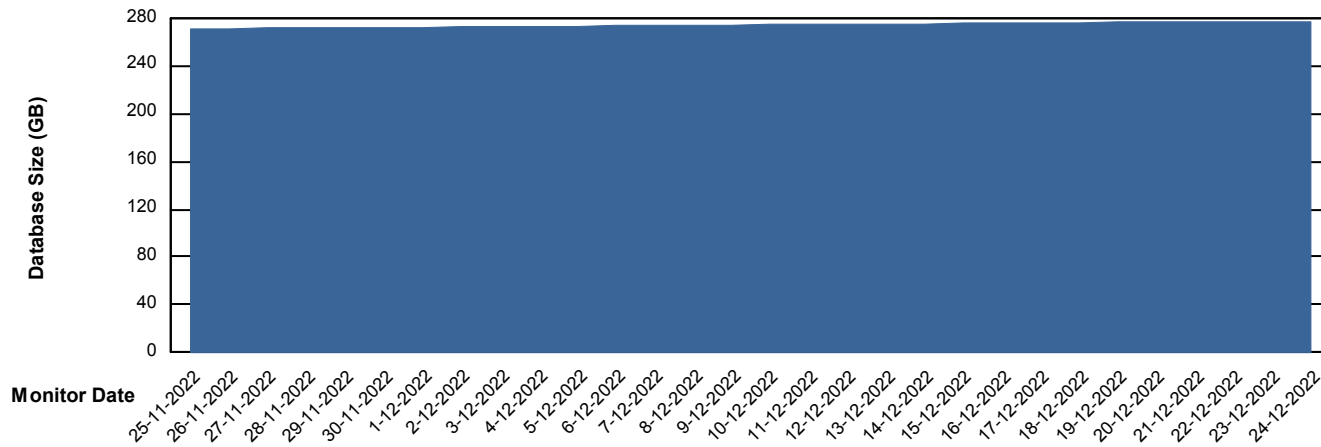

Customer ELI_Production
Database ID 62

Database Performance ELIDB_Standby

DB Processes Max 1,000

Weekly SLA Customer Report

Customer ELI_Production
Database ID 62

DATABASE SIZE ELIDB_BI

Database growth over last month

DATABASE SIZE ELIDB_Production

Database growth over last month

Weekly SLA Customer Report

Customer ELI_Production
 Database ID 62

Database Tablespace ELIDB_BI

Date	Tablespace Name	Filesize (Gb)	Usedsize (Gb)	Percentage free
24-12-2022	ABSDATA	80	67	16
	INDX	98	80	19
23-12-2022	ABSDATA	80	67	16
	INDX	98	80	19
22-12-2022	ABSDATA	80	67	16
	INDX	98	80	19
21-12-2022	ABSDATA	80	67	16
	INDX	98	80	19
20-12-2022	ABSDATA	80	67	16
	INDX	98	80	19
19-12-2022	ABSDATA	80	67	16
	INDX	98	80	19
18-12-2022	ABSDATA	80	68	16
	INDX	98	79	19