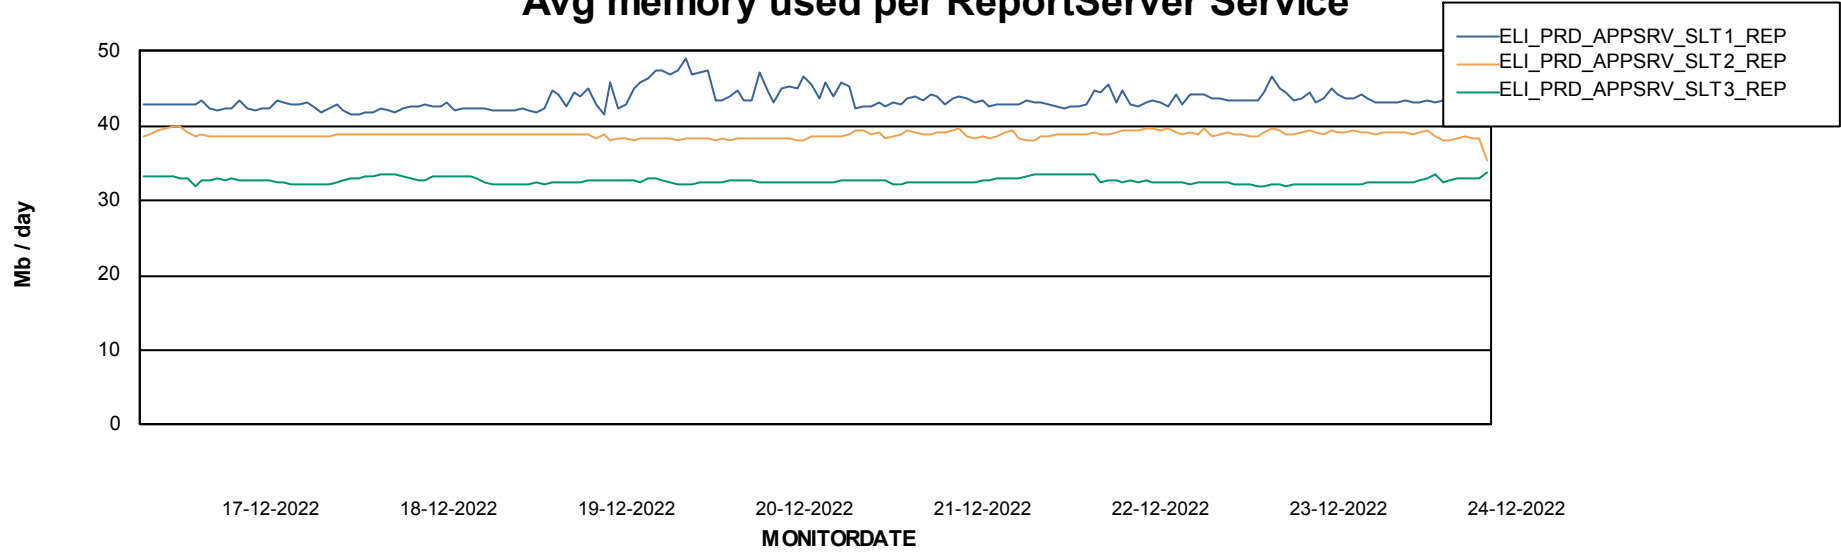

ABSSolute Application Server Services

Avg memory used per ReportServer Service