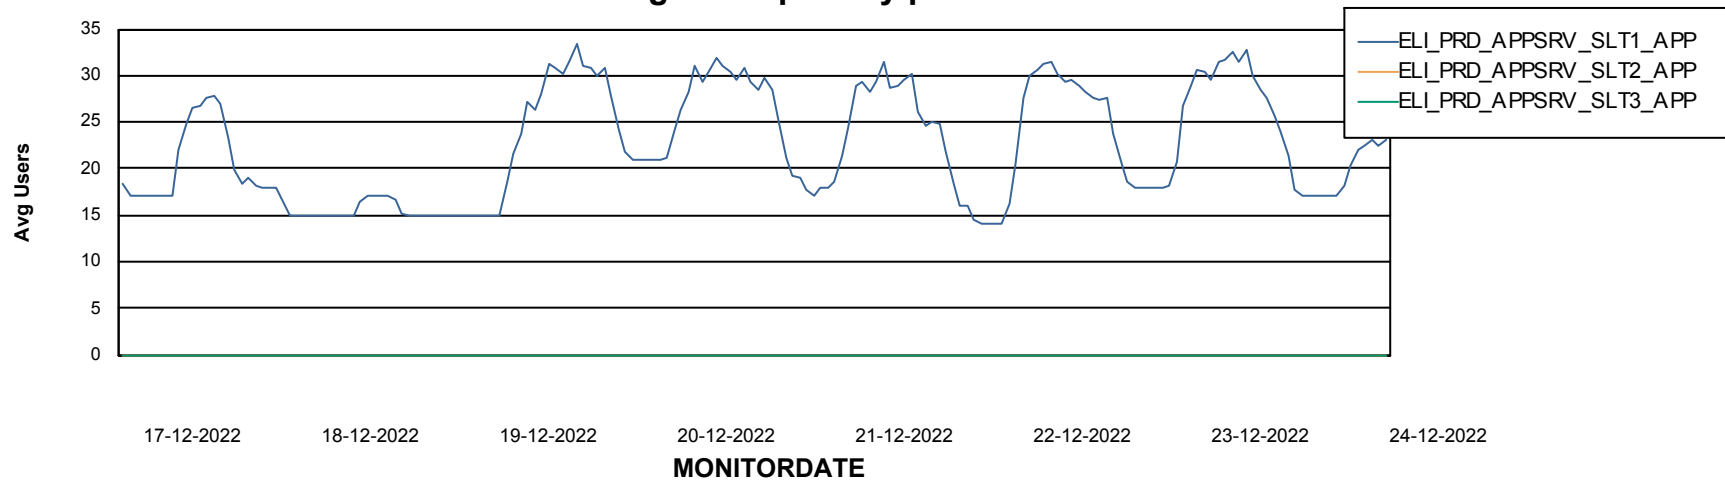

Weekly SLA Customer Report

Customer ELI_Production
Database ID 62

ABSSolute Application Server Services

Avg memory used per ReportServer Service

Avg users per day per ABS server

Weekly SLA Customer Report

Customer ELI_Production
Database ID 62