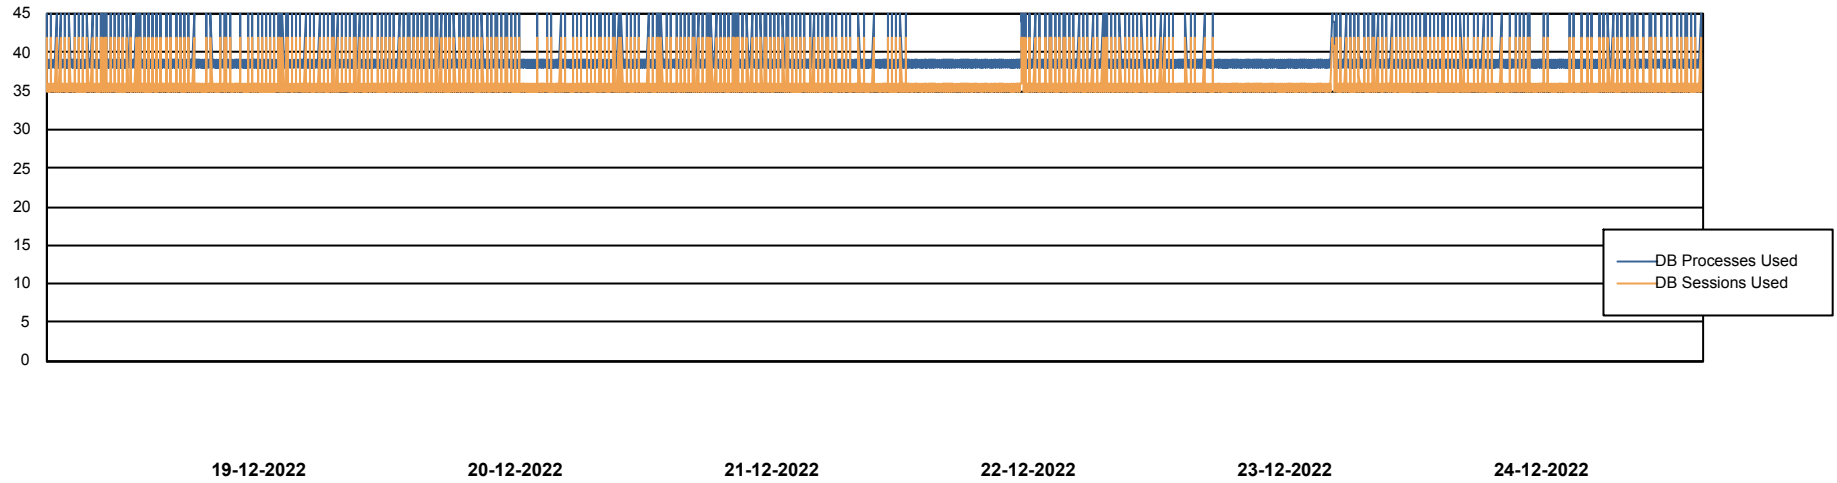

Weekly SLA Customer Report

Customer ELI_Production
Database ID 62

Database Performance ELIDB_BI

Weekly SLA Customer Report

Customer ELI_Production
Database ID 62

Database Performance ELIDB_Production

Weekly SLA Customer Report

Customer ELI_Production
Database ID 62

Database Performance ELIDB_Standby

DB Processes Max 1,000

Weekly SLA Customer Report

Customer ELI_Production
Database ID 62

DATABASE SIZE ELIDB_BI

Database growth over last month