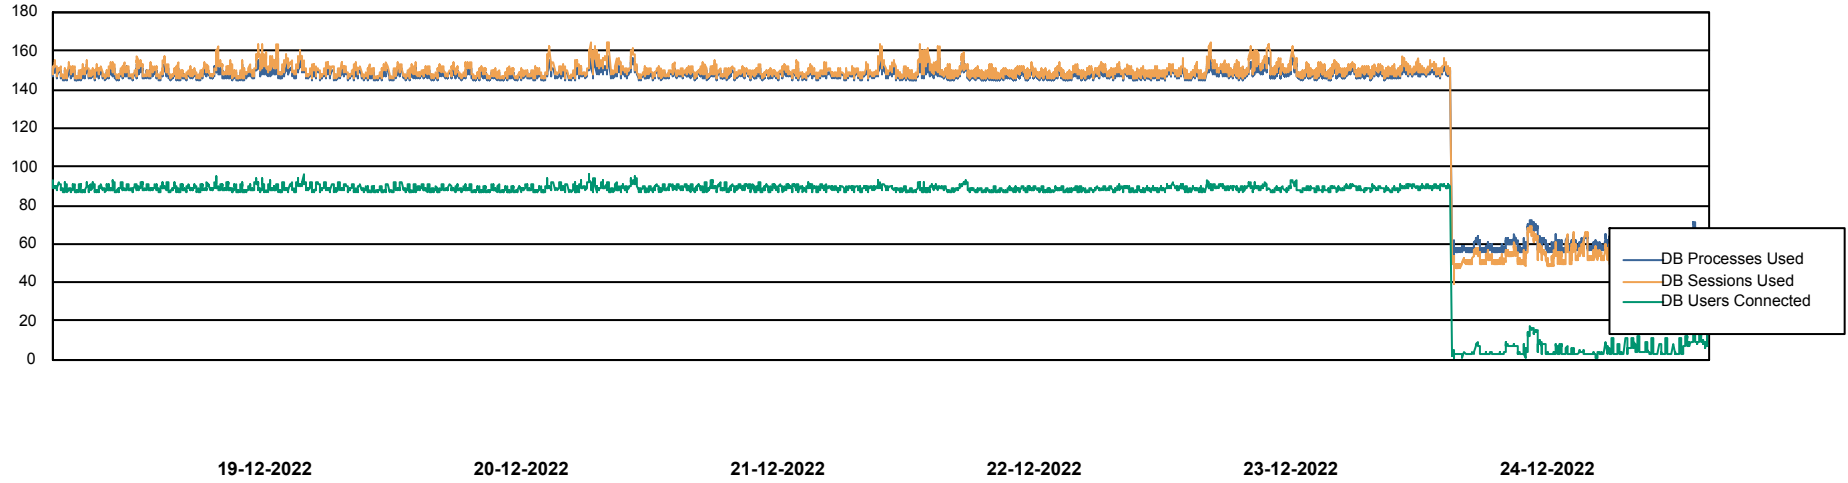

Database Performance ELIDB_BI