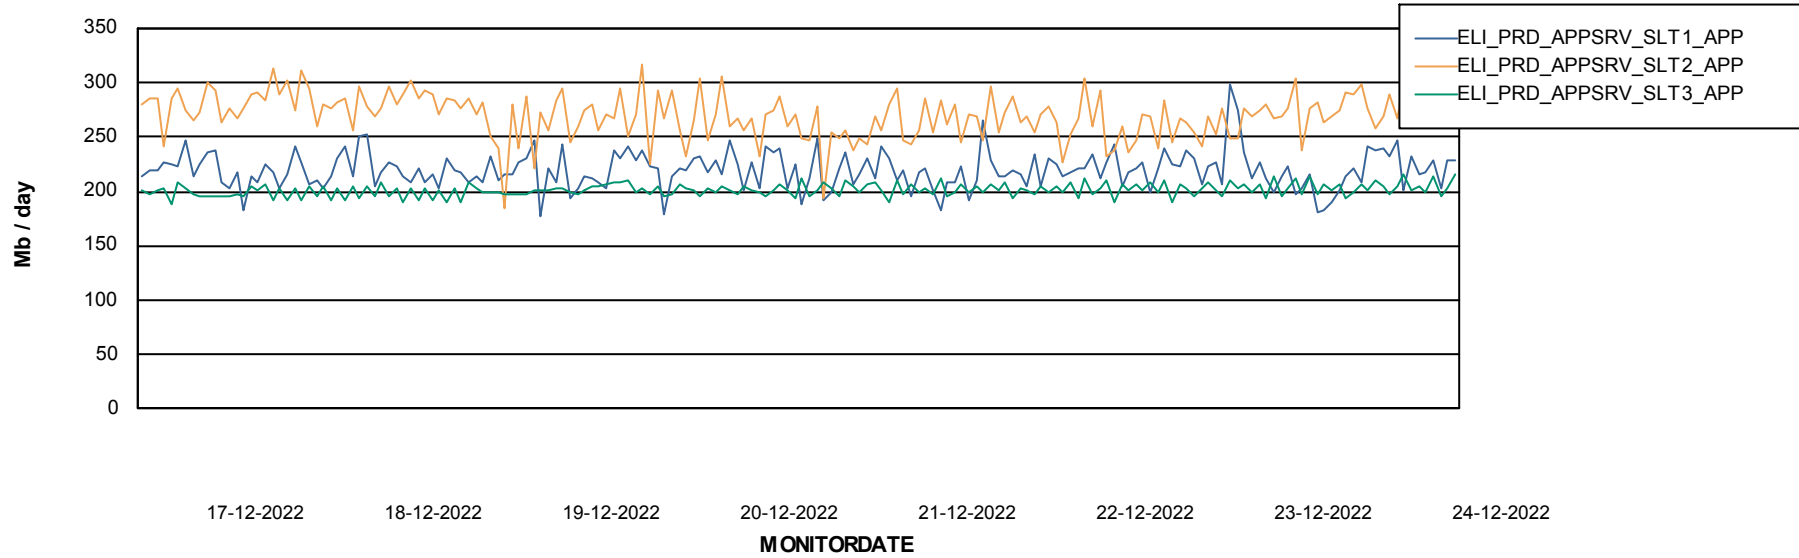

Standby Database Health ELI_Production

Recovery lag for last 7 days

Weekly SLA Customer Report

Customer ELI_Production
Database ID 62

ABSSolute Application Server Services

Avg memory used per ABS Server Service

Weekly SLA Customer Report

Customer ELI_Production
Database ID 62

ABSSolute Application Server Services

Avg memory used per ReportServer Service

Avg users per day per ABS server

Weekly SLA Customer Report

Customer ELI_Production
Database ID 62