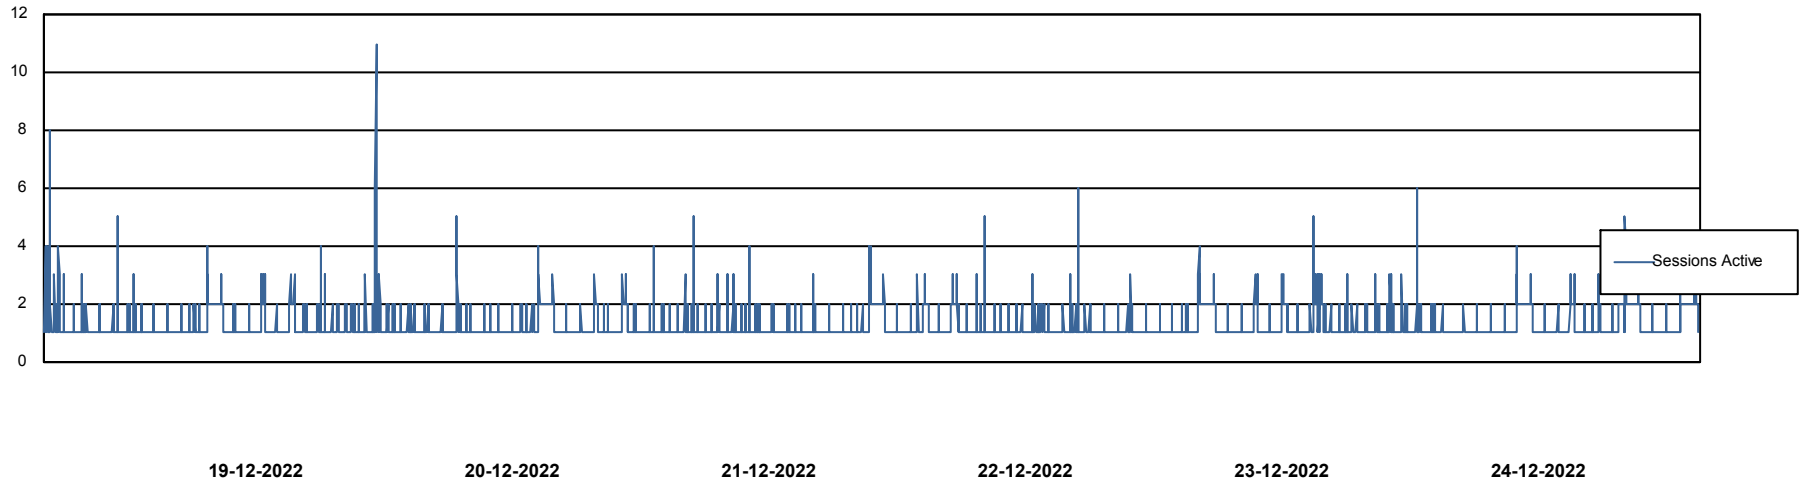

Harddisk Usage ELI_PRD_BISRV

	Free disk space on / (%)	Total disk space on / (Gb)	Used disk space on / (Gb)	Free disk space on /ABS-BI (%)	Total disk space on /ABS-BI	Used disk space on /ABS-BI	Free disk space on /backup (%)	Total disk space on /backup	Used disk space on /backup	Free disk space on /boot (%)
24-12-2022	50	90	45	19	275	214	76	68	16	62
23-12-2022	50	90	45	20	275	211	71	68	19	62
22-12-2022	50	90	45	20	275	212	78	68	15	62
21-12-2022	50	90	45	20	275	212	70	68	20	62
20-12-2022	50	90	45	20	275	212	72	68	19	62
19-12-2022	50	90	45	20	275	212	80	68	14	62
18-12-2022	50	90	45	20	275	212	78	68	15	62

Weekly SLA Customer Report

Customer ELI_Production
Database ID 62

Database Performance ELIDB_BI

Weekly SLA Customer Report

Customer ELI_Production
Database ID 62

Database Performance ELIDB_Production

Weekly SLA Customer Report