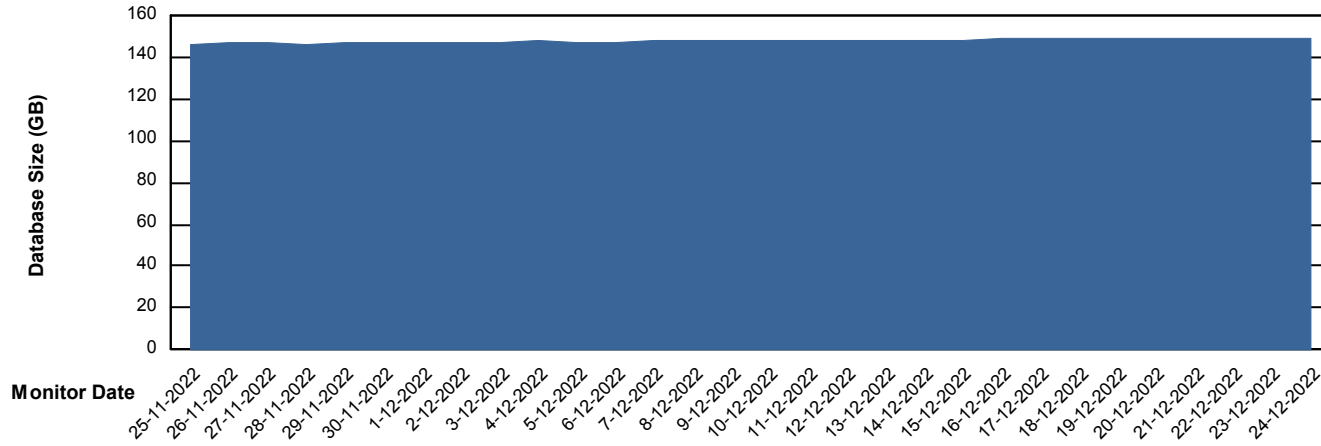

Customer ELI_Production
Database ID 62

Database Performance ELIDB_Standby

DB Processes Max 1,000

Weekly SLA Customer Report

Customer ELI_Production
Database ID 62

DATABASE SIZE ELIDB_BI

Database growth over last month

DATABASE SIZE ELIDB_Production

Database growth over last month

Weekly SLA Customer Report

Customer ELI_Production
 Database ID 62

Database Tablespace ELIDB_BI

Date	Tablespace Name	Filesize (Gb)	Usedsize (Gb)	Percentage free
24-12-2022	ABSDATA	80	67	16
	INDX	98	80	19
23-12-2022	ABSDATA	80	67	16
	INDX	98	80	19
22-12-2022	ABSDATA	80	67	16
	INDX	98	80	19
21-12-2022	ABSDATA	80	67	16
	INDX	98	80	19
20-12-2022	ABSDATA	80	67	16
	INDX	98	80	19
19-12-2022	ABSDATA	80	67	16
	INDX	98	80	19
18-12-2022	ABSDATA	80	68	16
	INDX	98	79	19