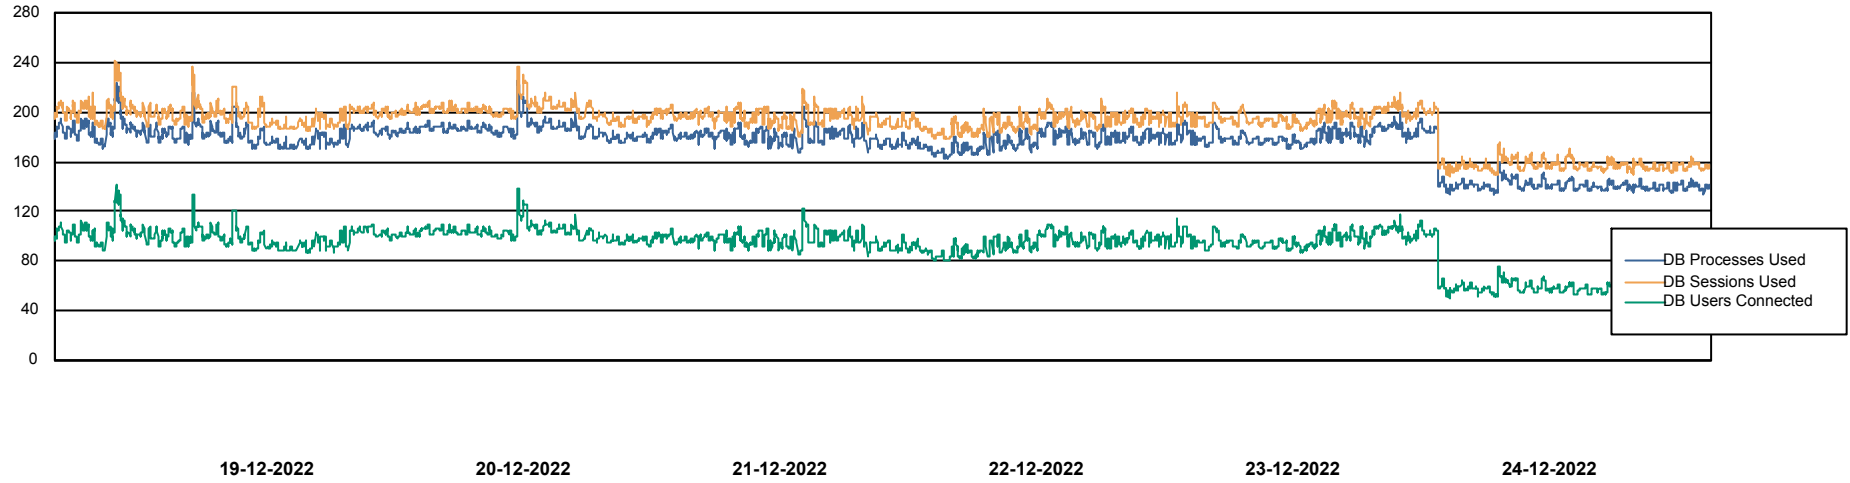

Weekly SLA Customer Report

Customer ELI_Production
Database ID 62

Database Performance ELIDB_BI

Weekly SLA Customer Report

Customer ELI_Production
Database ID 62

Database Performance ELIDB_Production

Weekly SLA Customer Report

Customer ELI_Production
Database ID 62

Database Performance ELIDB_Standby

DB Processes Max 1,000

Weekly SLA Customer Report

Customer ELI_Production
Database ID 62

DATABASE SIZE ELIDB_BI

Database growth over last month