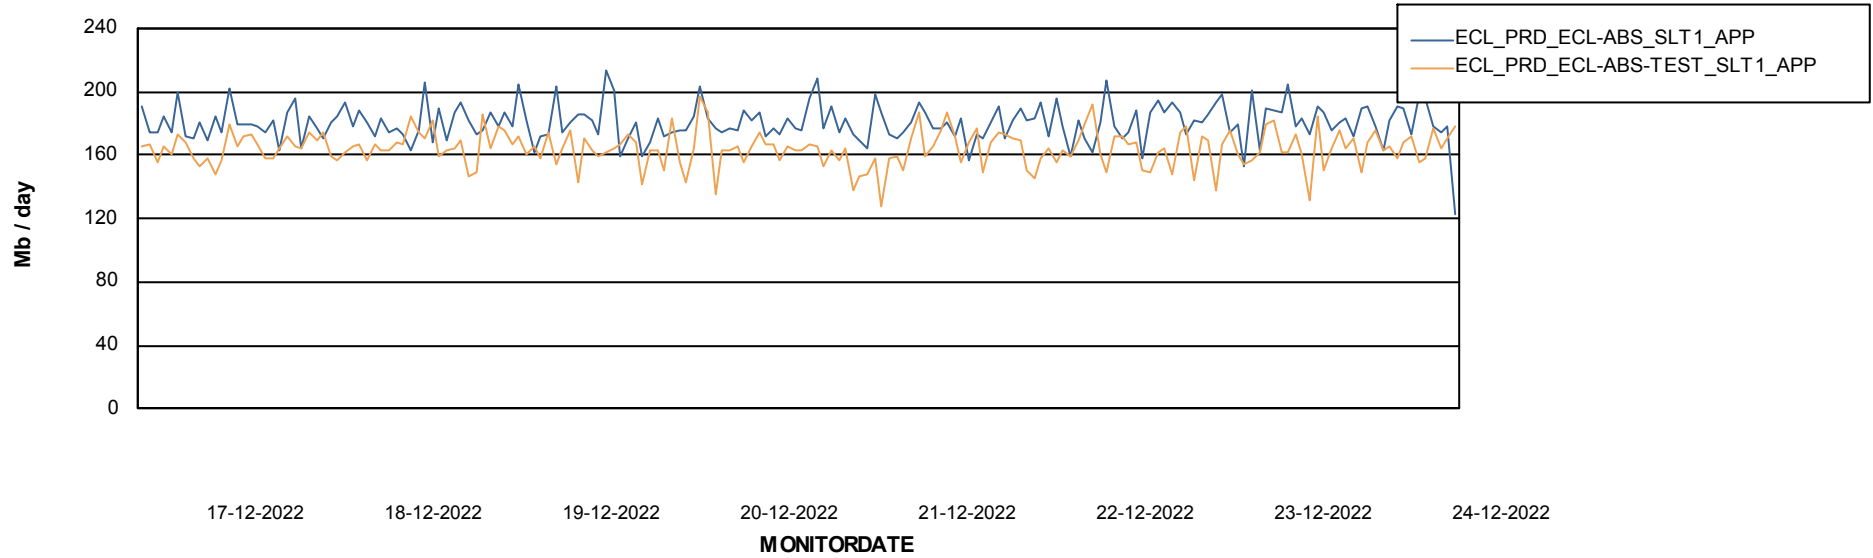

Weekly SLA Customer Report

Customer ECL_Production
Database ID 77

Database Performance ECLDB_Production

Weekly SLA Customer Report

Customer ECL_Production
Database ID 77

Database Performance ECLDB_Standby

DATABASE SIZE ECLDB_Production

Database growth over last month

Weekly SLA Customer Report

Customer ECL_Production
Database ID 77

Database Tablespace ECLDB_Production

Date	Tablespace Name	Filesize (Gb)	Usedsize (Gb)	Percentage free
24-12-2022	ABSDATA	90	75	16
	INDX	8	5	35
23-12-2022	ABSDATA	90	75	16
	INDX	8	5	35
22-12-2022	ABSDATA	90	75	17
	INDX	8	5	35
21-12-2022	ABSDATA	90	75	17
	INDX	8	5	35
20-12-2022	ABSDATA	90	75	17
	INDX	8	5	35
19-12-2022	ABSDATA	90	75	17
	INDX	8	5	35
18-12-2022	ABSDATA	90	75	17
	INDX	8	5	35

Weekly SLA Customer Report

Customer ECL_Production
Database ID 77

ABSSolute Application Server Services

Avg memory used per ABS Server Service

Avg users per day per ABS server

Weekly SLA Customer Report

Customer ECL_Production
Database ID 77