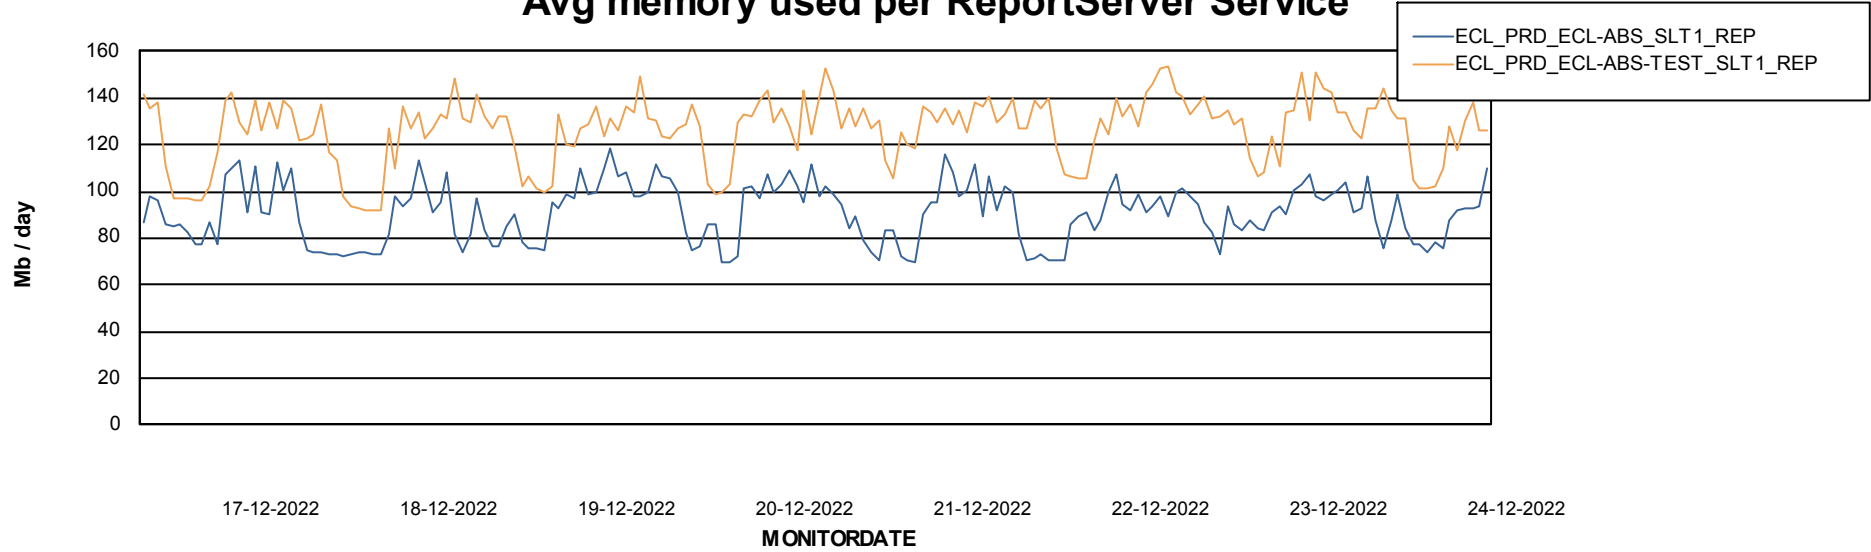

ABSSolute Application ReportServer Services

Avg memory used per ReportServer Service