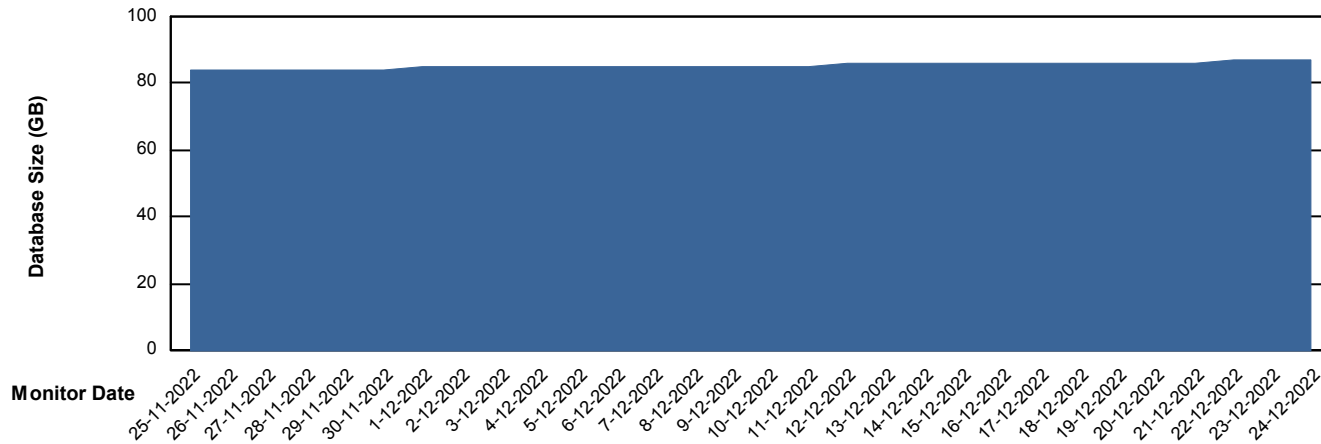

Weekly SLA Customer Report

Customer ECL_Production
Database ID 77

Database Performance ECLDB_Production

Weekly SLA Customer Report

Customer ECL_Production
Database ID 77

Database Performance ECLDB_Standby

DATABASE SIZE ECLDB_Production

Database growth over last month

Weekly SLA Customer Report

Customer ECL_Production
Database ID 77

Database Tablespace ECLDB_Production

Date	Tablespace Name	Filesize (Gb)	Usedsize (Gb)	Percentage free
24-12-2022	ABSDATA	90	75	16
	INDX	8	5	35
23-12-2022	ABSDATA	90	75	16
	INDX	8	5	35
22-12-2022	ABSDATA	90	75	17
	INDX	8	5	35
21-12-2022	ABSDATA	90	75	17
	INDX	8	5	35
20-12-2022	ABSDATA	90	75	17
	INDX	8	5	35
19-12-2022	ABSDATA	90	75	17
	INDX	8	5	35
18-12-2022	ABSDATA	90	75	17
	INDX	8	5	35