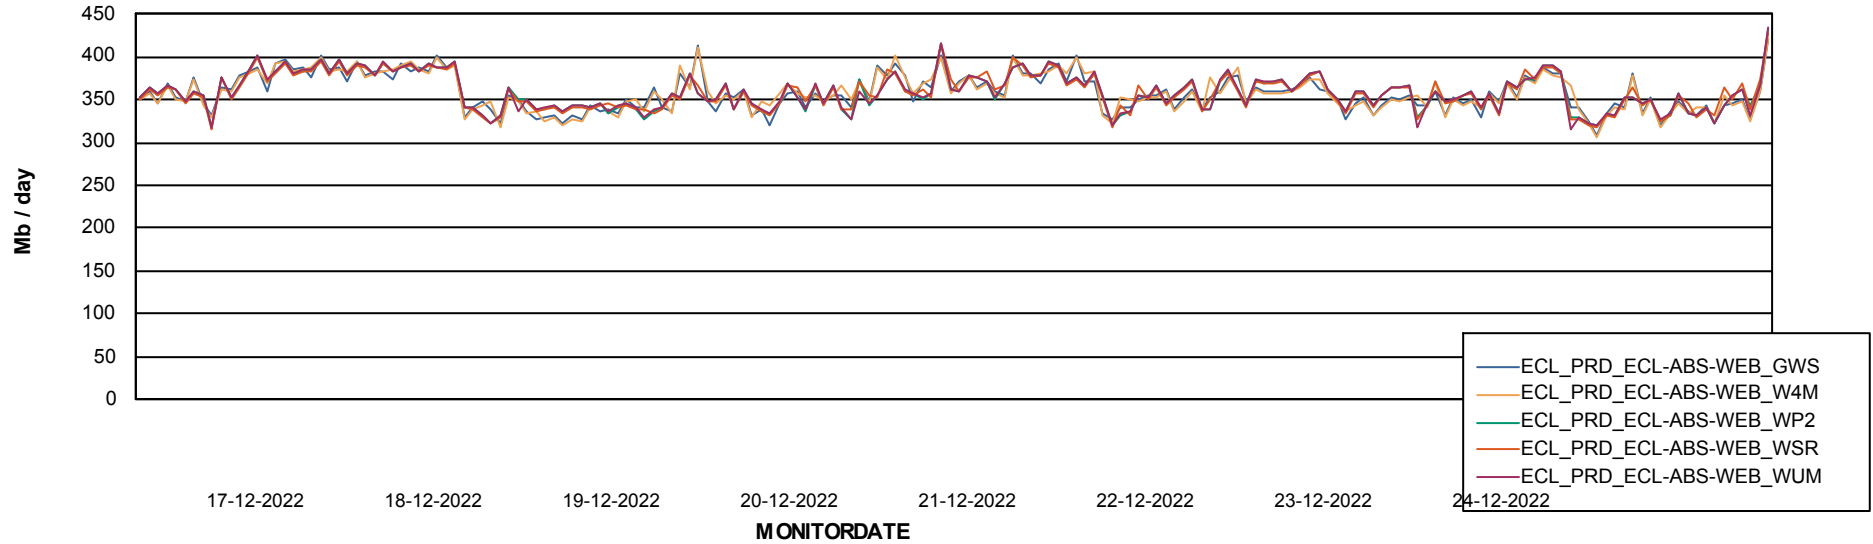

ABSSolute Application ReportServer Services

Avg memory used per ReportServer Service

Weekly SLA Customer Report

Customer ECL_Production
Database ID 77

ABSolute Web Component Services

Avg memory used per ABS Web component