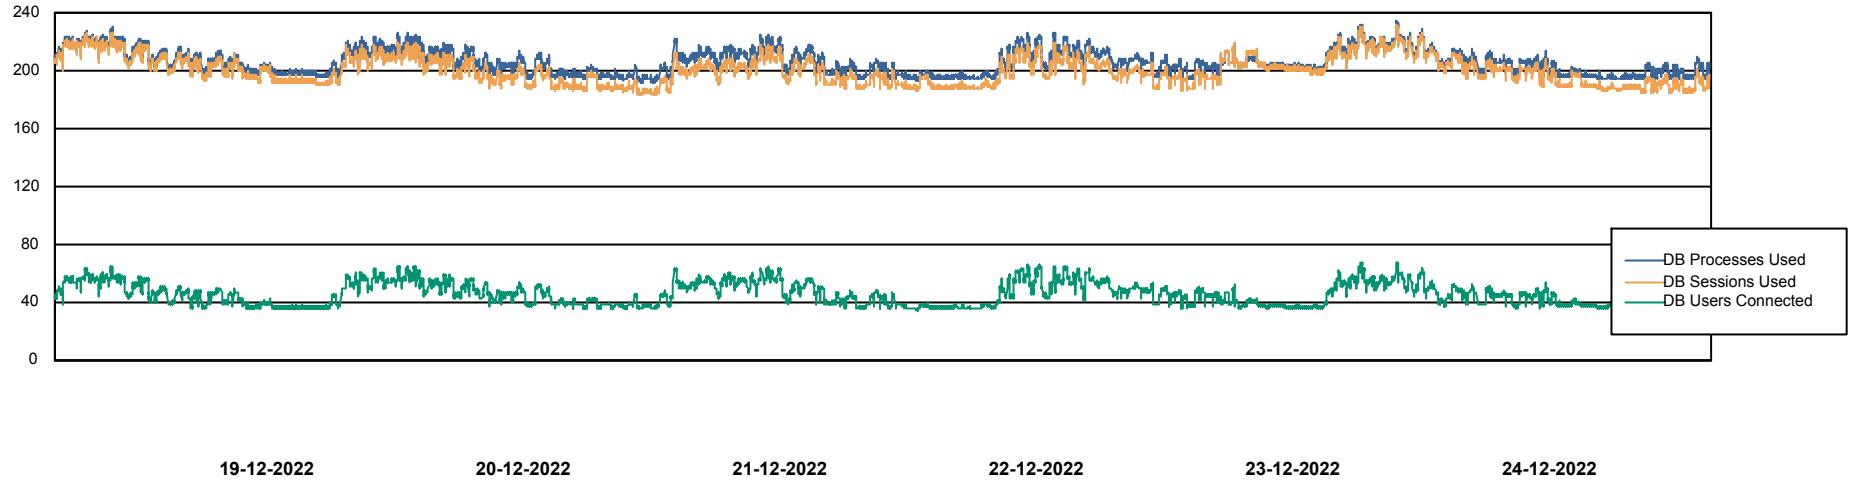

Weekly SLA Customer Report

Customer ECL_Production
 Database ID 77

Harddisk Usage ECL_PRD_ECL-ABS-WEB

	Free disk space on C: (%)	Total disk space on C: (Gb)	Used disk space on C: (Gb)
24-12-2022	25	127	96
23-12-2022	25	127	95
22-12-2022	25	127	95
21-12-2022	26	127	94
20-12-2022	26	127	93
19-12-2022	27	127	93
18-12-2022	27	127	92

Weekly SLA Customer Report

Customer ECL_Production
Database ID 77

Database Performance ECLDB_Production

Weekly SLA Customer Report

Customer ECL_Production
Database ID 77

Database Performance ECLDB_Standby

DATABASE SIZE ECLDB_Production