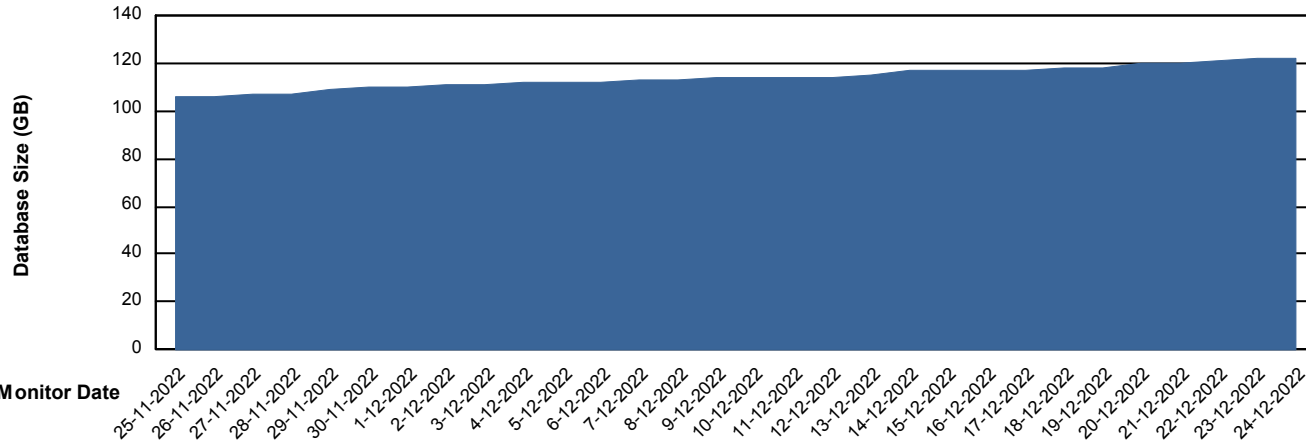

Weekly SLA Customer Report

Customer DFD_Production
Database ID 39

Database Performance DFDDB_Production

DB Processes Max 4
DB Sessions Max 600

Weekly SLA Customer Report

Customer DFD_Production
 Database ID 39

DATABASE SIZE DFDDDB_Production

Database growth over last month

Database Tablespace DFDDDB_Production

Date	Tablespace Name	Filesize (Gb)	Usedsize (Gb)	Percentage free
24-12-2022	ABSDATA	83	16	81
	INDX	161	103	36
23-12-2022	ABSDATA	83	16	81
	INDX	161	103	36
22-12-2022	ABSDATA	83	16	81
	INDX	161	103	36
21-12-2022	ABSDATA	83	16	81
	INDX	161	102	37
20-12-2022	ABSDATA	83	16	81
	INDX	161	102	37
19-12-2022	ABSDATA	83	14	83
	INDX	161	102	37
18-12-2022	ABSDATA	83	14	83
	INDX	161	102	37