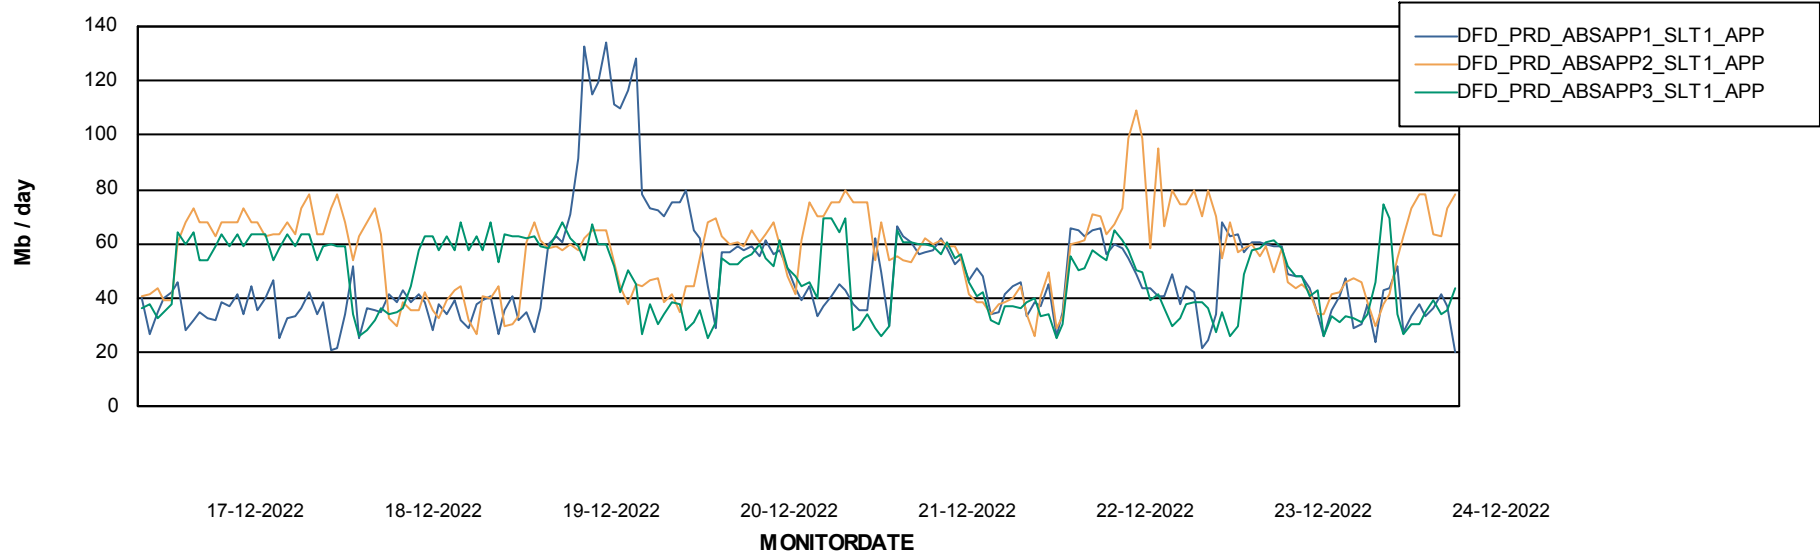

Weekly SLA Customer Report

Customer DFD_Production
Database ID 39

Database Performance DFDDB_Production

DB Processes Max 4
DB Sessions Max 600

Weekly SLA Customer Report

Customer DFD_Production
 Database ID 39

DATABASE SIZE DFDDDB_Production

Database growth over last month

Database Tablespace DFDDDB_Production

Date	Tablespace Name	Filesize (Gb)	Usedsize (Gb)	Percentage free
24-12-2022	ABSDATA	83	16	81
	INDX	161	103	36
23-12-2022	ABSDATA	83	16	81
	INDX	161	103	36
22-12-2022	ABSDATA	83	16	81
	INDX	161	103	36
21-12-2022	ABSDATA	83	16	81
	INDX	161	102	37
20-12-2022	ABSDATA	83	16	81
	INDX	161	102	37
19-12-2022	ABSDATA	83	14	83
	INDX	161	102	37
18-12-2022	ABSDATA	83	14	83
	INDX	161	102	37

Weekly SLA Customer Report

Customer DFD_Production
Database ID 39

ABSSolute Application Server Services

Avg memory used per ABS Server Service

Avg users per day per ABS server

Weekly SLA Customer Report

Customer DFD_Production
Database ID 39