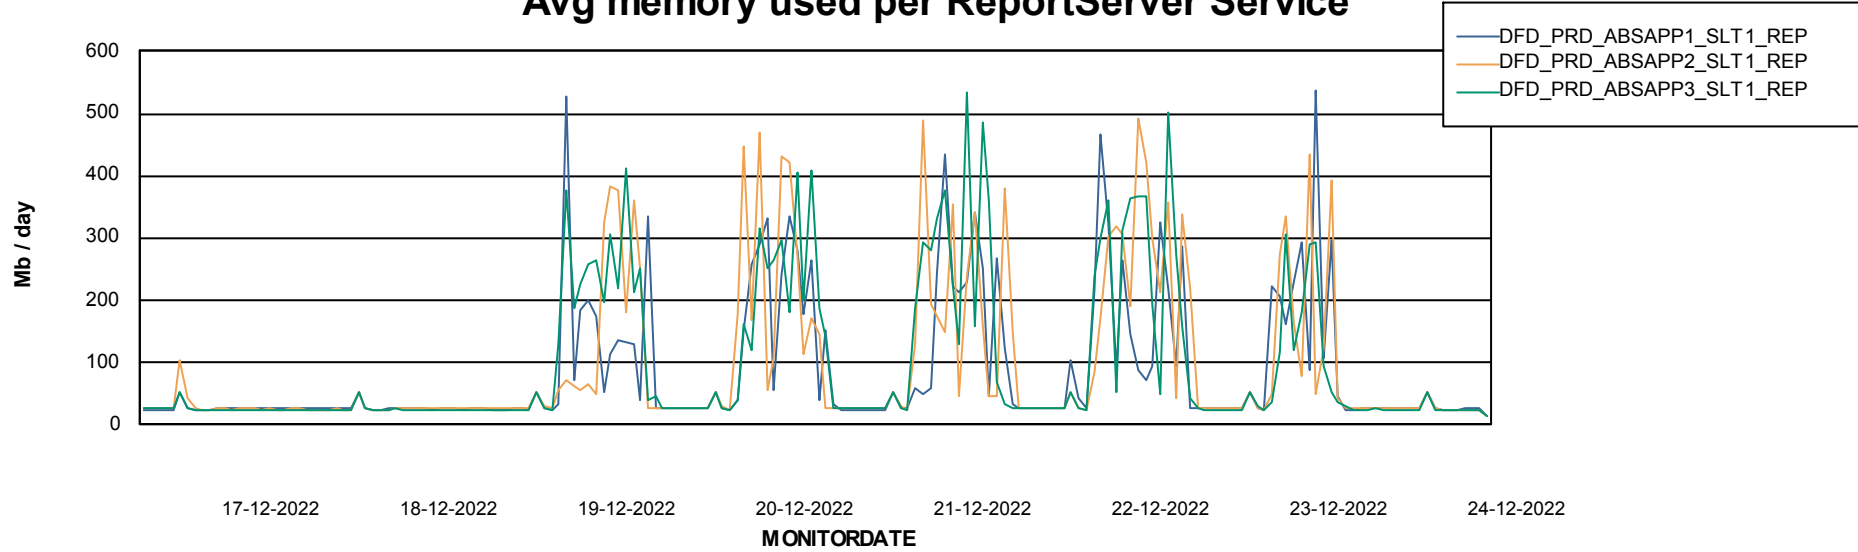

ABSSolute Application ReportServer Services

Avg memory used per ReportServer Service