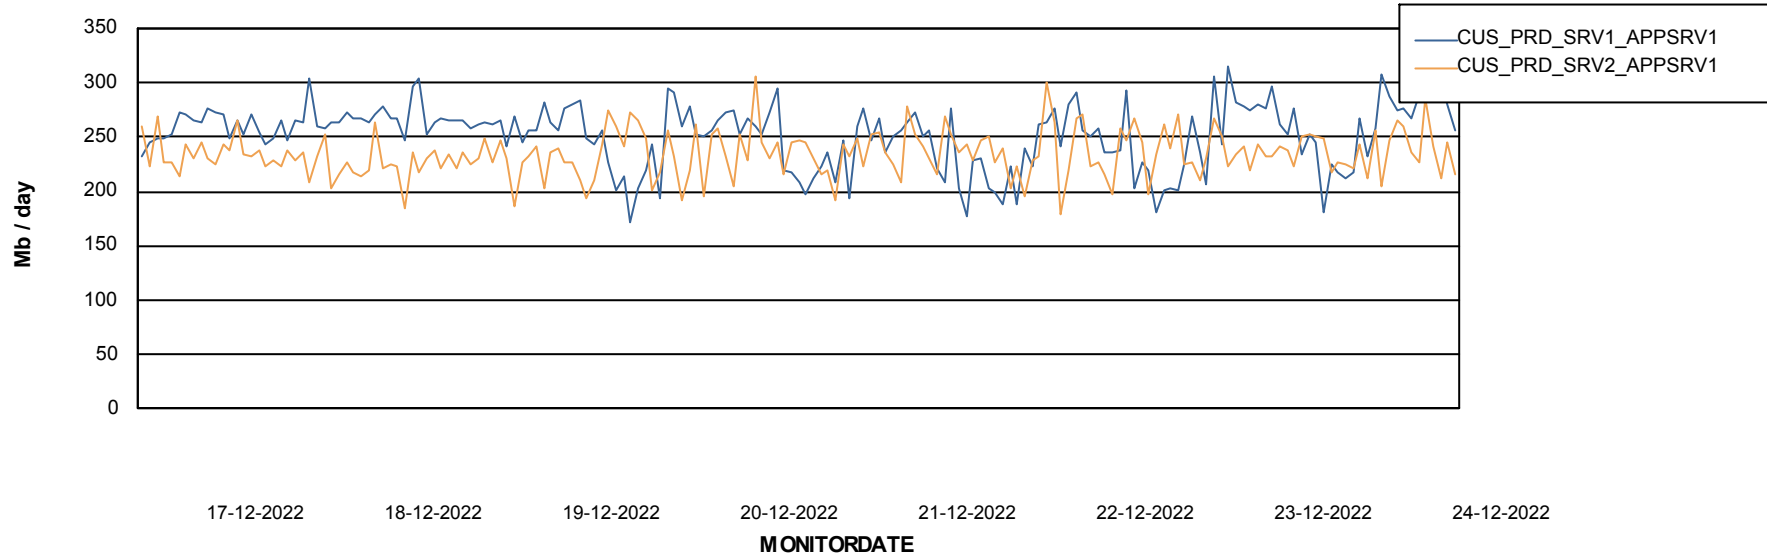

ABSSolute Application Server Services

Avg memory used per ABS Server Service