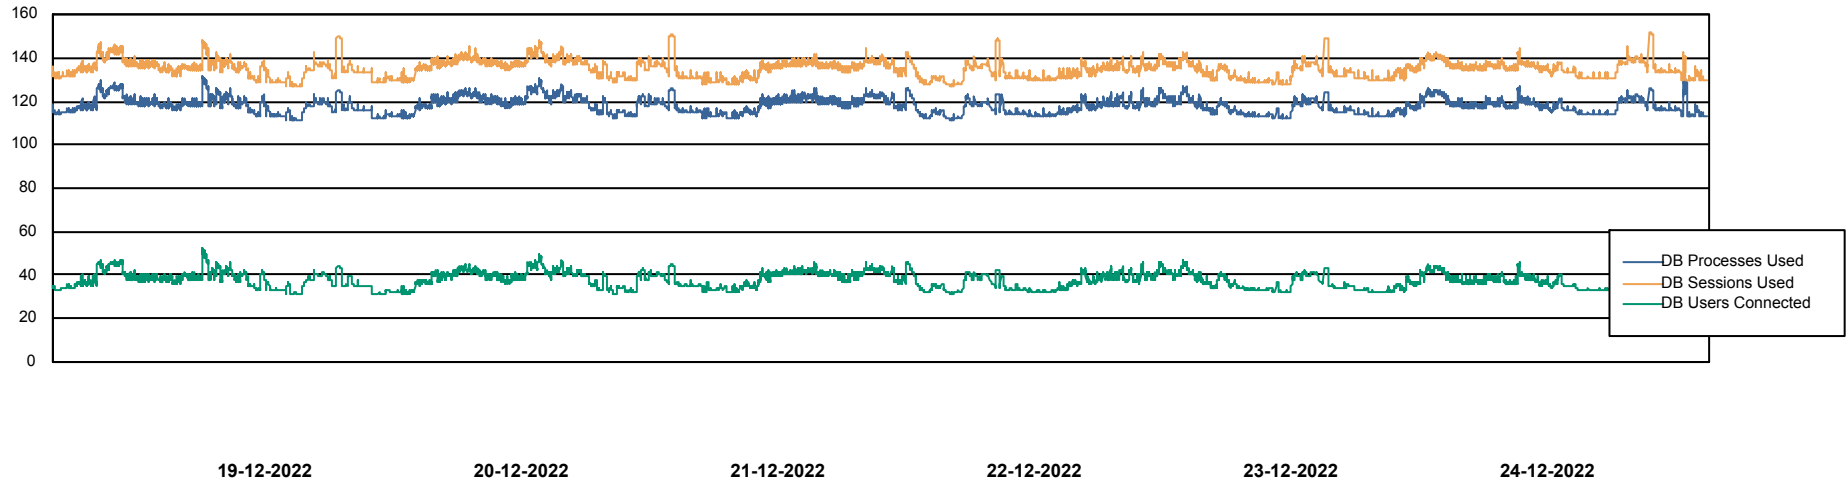

Harddisk Usage CUS_StandByDBSrv_ABSD2

	Free disk space on C: (%)	Total disk space on C: (Gb)	Used disk space on C: (Gb)	Free disk space on D: (%)	Total disk space on D: (Gb)	Used disk space on D: (Gb)
24-12-2022	83	199	35	19	1,024	827
23-12-2022	83	199	35	19	1,024	827
22-12-2022	83	199	35	19	1,024	827
21-12-2022	83	199	35	20	1,024	819
20-12-2022	83	199	35	20	1,024	816
19-12-2022	83	199	35	20	1,024	814
18-12-2022	83	199	35	20	1,024	818

Weekly SLA Customer Report

Customer CUS_Production
Database ID 131

Database Performance CUS_ProdDB_Primary

Weekly SLA Customer Report

Customer CUS_Production
Database ID 131

Database Performance CUS_ProdDB_Standby