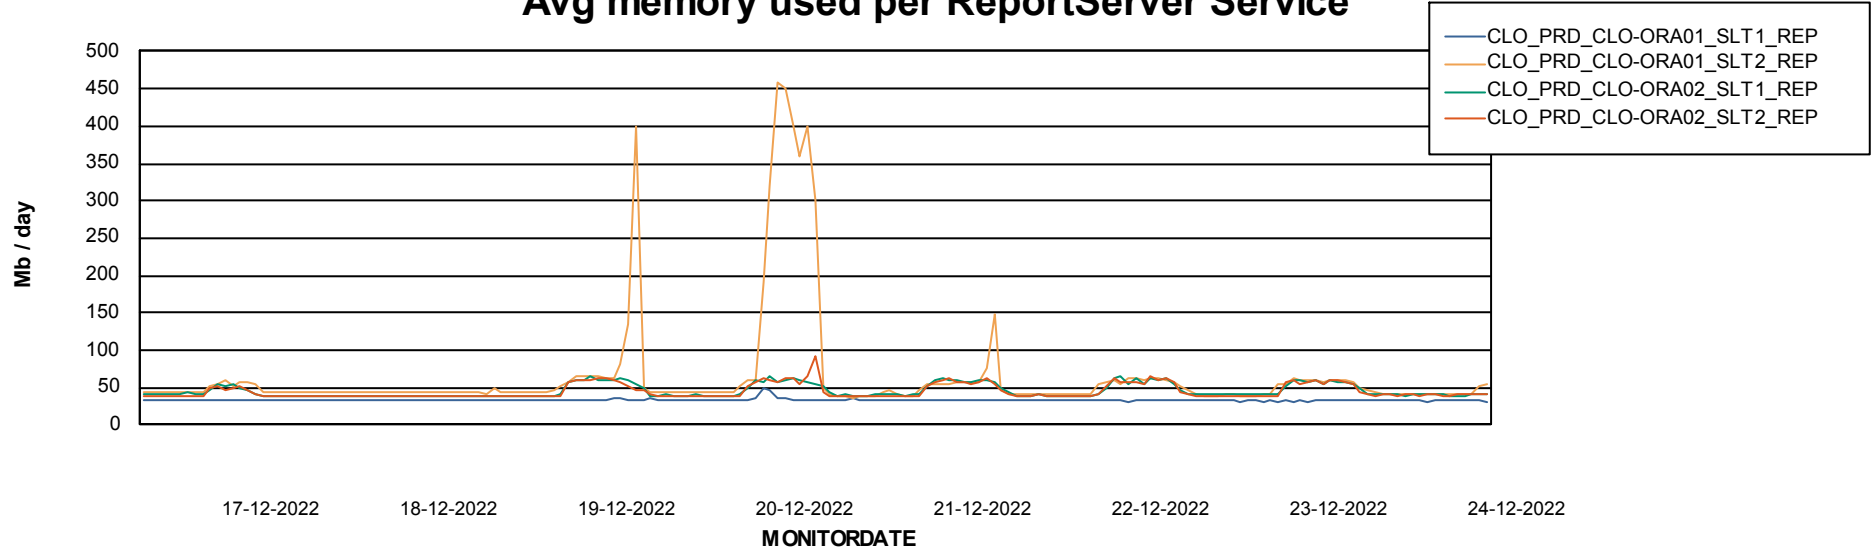

ABSSolute Application ReportServer Services

Avg memory used per ReportServer Service