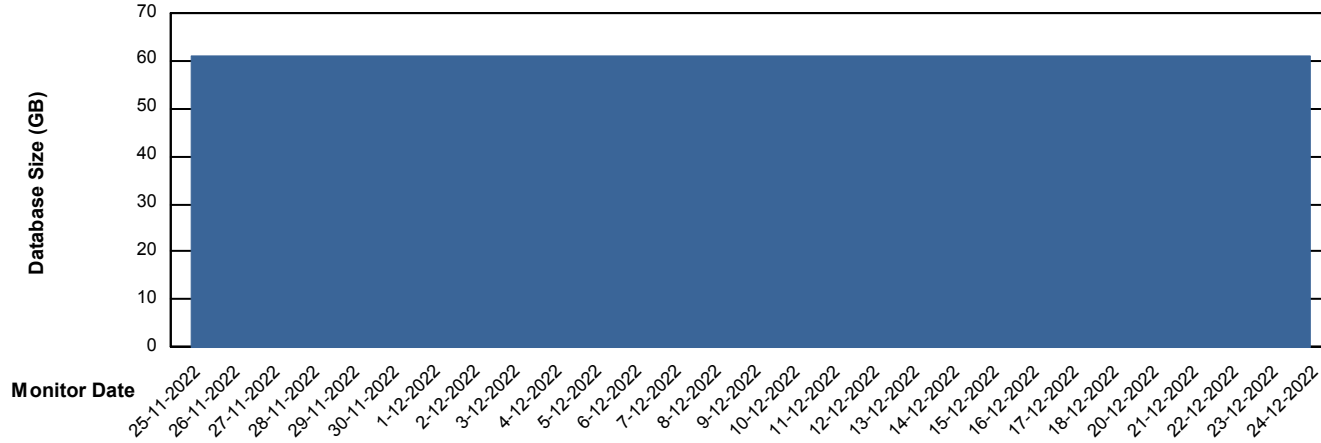

Weekly SLA Customer Report

Customer CIW Production
Database ID 45

Database Performance CIWDB_Production

DB Processes Max 300
DB Sessions Max 472

Weekly SLA Customer Report

Customer CIW Production
Database ID 45

Database Performance CIWDB_Standby

DB Processes Max 300
DB Sessions Max 472

Weekly SLA Customer Report

Customer CIW Production
 Database ID 45

DATABASE SIZE CIWDB_Production

Database growth over last month

Database Tablespace CIWDB_Production

Date	Tablespace Name	Filesize (Gb)	Usedsize (Gb)	Percentage free
24-12-2022	ABSDATA	57	47	18
	INDX	12	7	42
23-12-2022	ABSDATA	57	47	18
	INDX	12	7	42
22-12-2022	ABSDATA	57	47	18
	INDX	12	7	42
21-12-2022	ABSDATA	57	47	18
	INDX	12	7	42
20-12-2022	ABSDATA	57	47	18
	INDX	12	7	42
18-12-2022	ABSDATA	57	47	18
	INDX	12	7	42