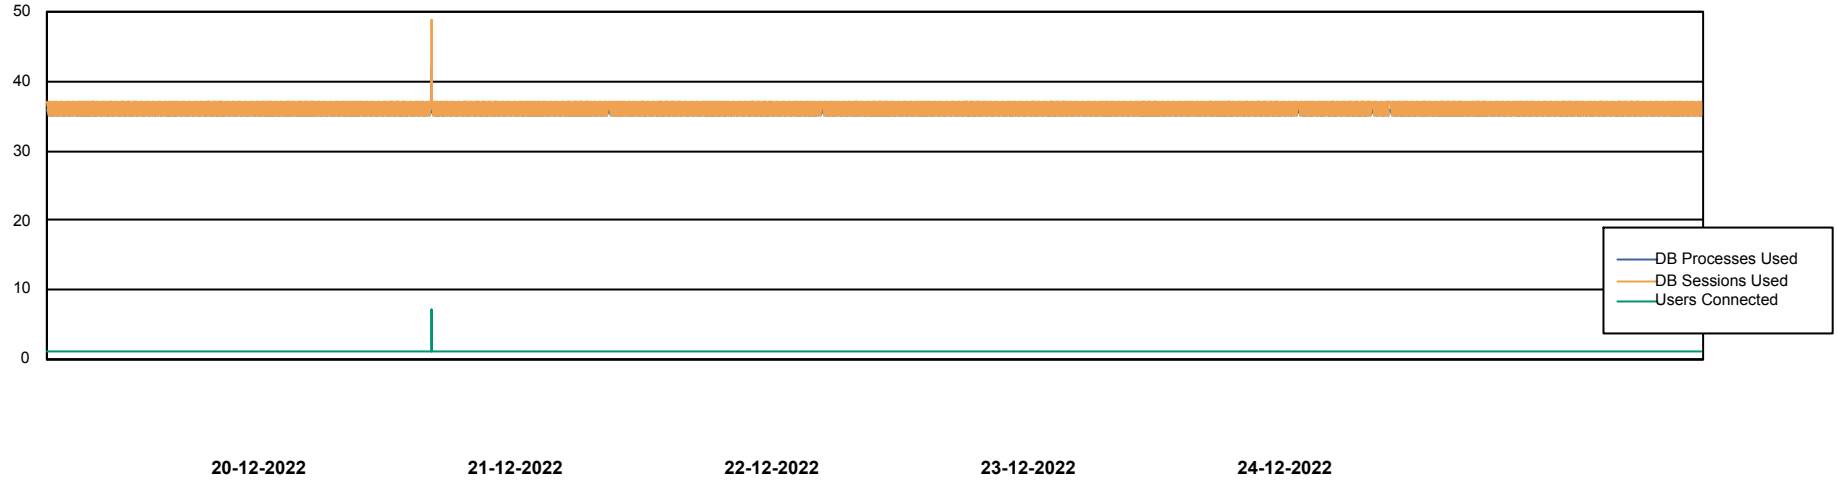

Weekly SLA Customer Report

Customer CIW Production
Database ID 45

Database Performance CIWDB_Production

DB Processes Max 300
DB Sessions Max 472

Weekly SLA Customer Report

Customer CIW Production
Database ID 45

Database Performance CIWDB_Standby

DB Processes Max 300
DB Sessions Max 472

Weekly SLA Customer Report

Customer CIW Production
 Database ID 45

DATABASE SIZE CIWDB_Production

Database growth over last month

Database Tablespace CIWDB_Production

Date	Tablespace Name	Filesize (Gb)	Usedsize (Gb)	Percentage free
24-12-2022	ABSDATA	57	47	18
	INDX	12	7	42
23-12-2022	ABSDATA	57	47	18
	INDX	12	7	42
22-12-2022	ABSDATA	57	47	18
	INDX	12	7	42
21-12-2022	ABSDATA	57	47	18
	INDX	12	7	42
20-12-2022	ABSDATA	57	47	18
	INDX	12	7	42
18-12-2022	ABSDATA	57	47	18
	INDX	12	7	42