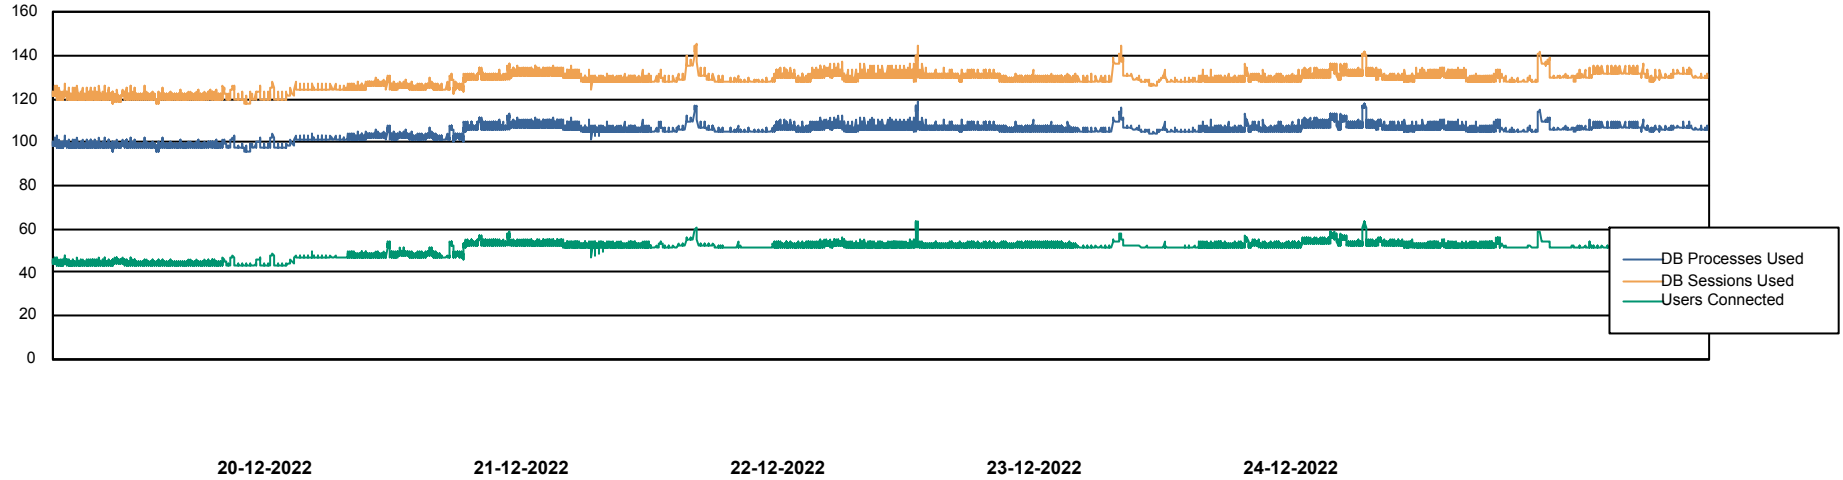

Harddisk Usage CIW_PRD_ORACLE2

	Free disk space on c: (%)	Total disk space on c: (Gb)	Free disk space on d: (%)	Total disk space on d: (Gb)	Free disk space on e: (%)	Total disk space on e: (Gb)
24-12-2022	90	701	29	700	98	830
23-12-2022	90	701	29	700	98	830
22-12-2022	90	701	29	700	98	830
21-12-2022	90	701	29	700	98	830
20-12-2022	90	701	29	700	98	830
18-12-2022	90	701	30	700	98	830

Weekly SLA Customer Report

Customer CIW Production
Database ID 45

Database Performance CIWDB_Production

DB Processes Max 300
DB Sessions Max 472

Weekly SLA Customer Report

Customer CIW Production
Database ID 45