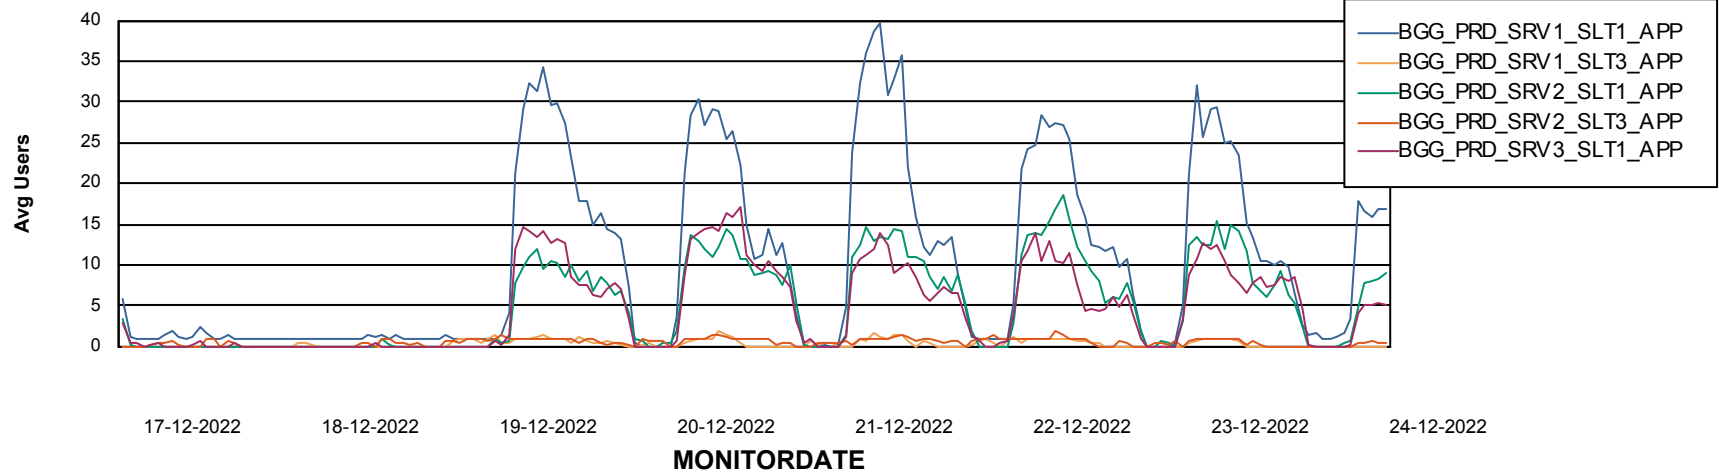

Avg users per day per ABS server