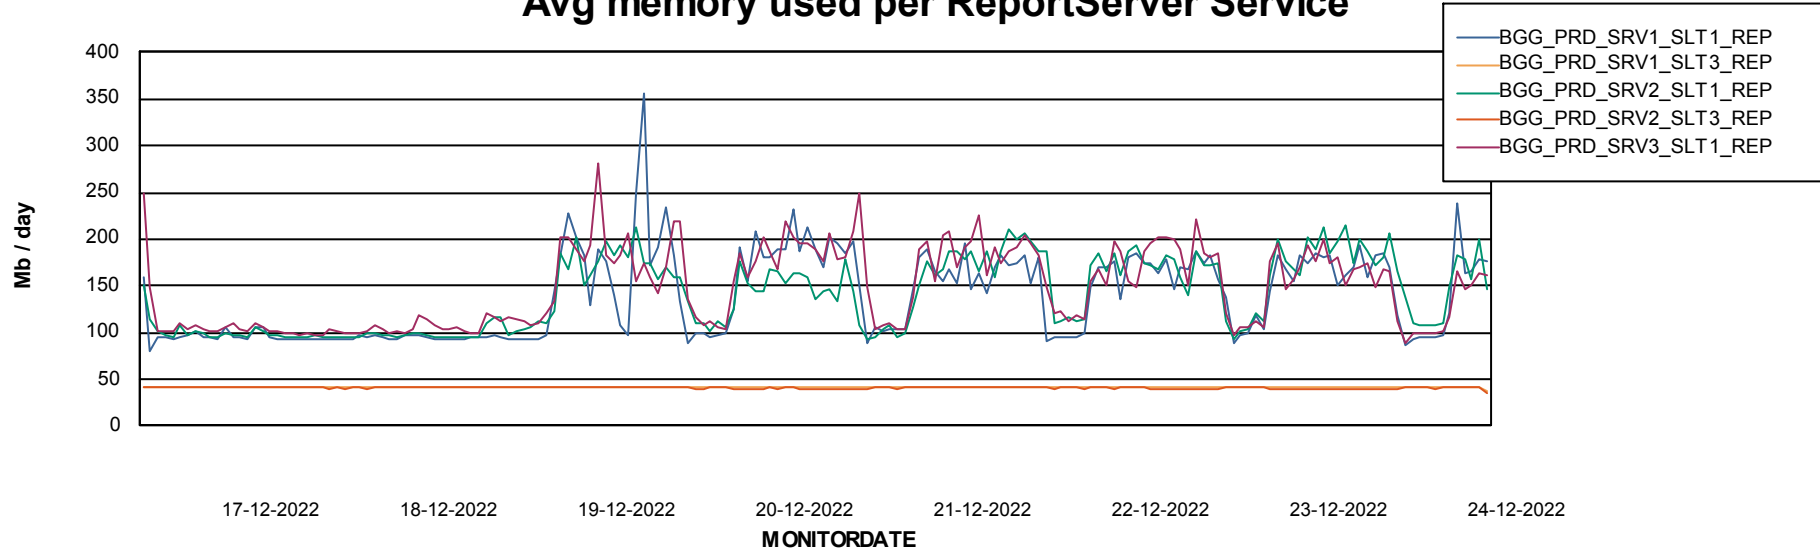

ABSSolute Application ReportServer Services

Avg memory used per ReportServer Service