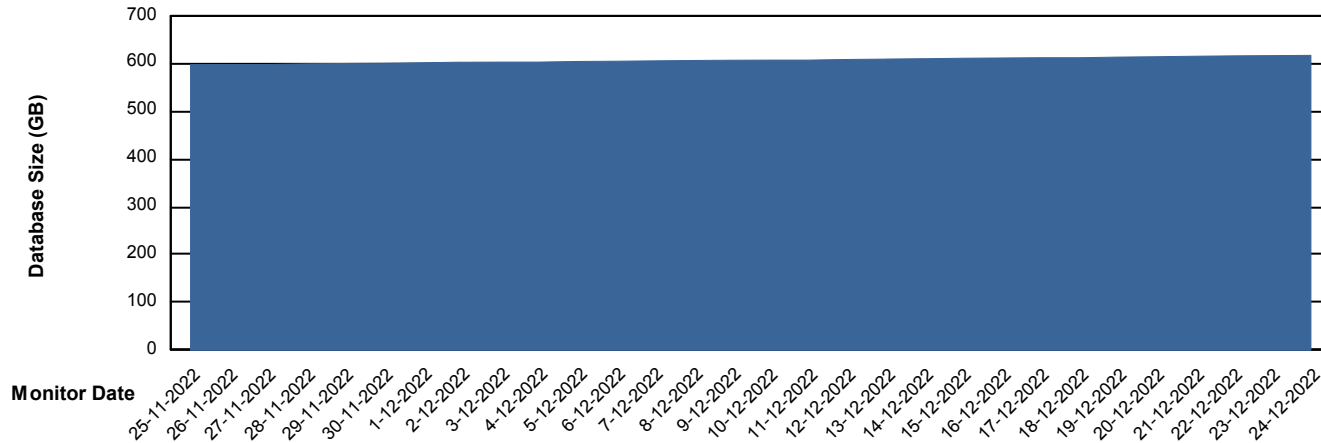

# Weekly SLA Customer Report

Customer BGG\_Production  
Database ID 58

DATABASE SIZE BGGDB\_BI

### Database growth over last month

DATABASE SIZE BGGDB\_Production

### Database growth over last month