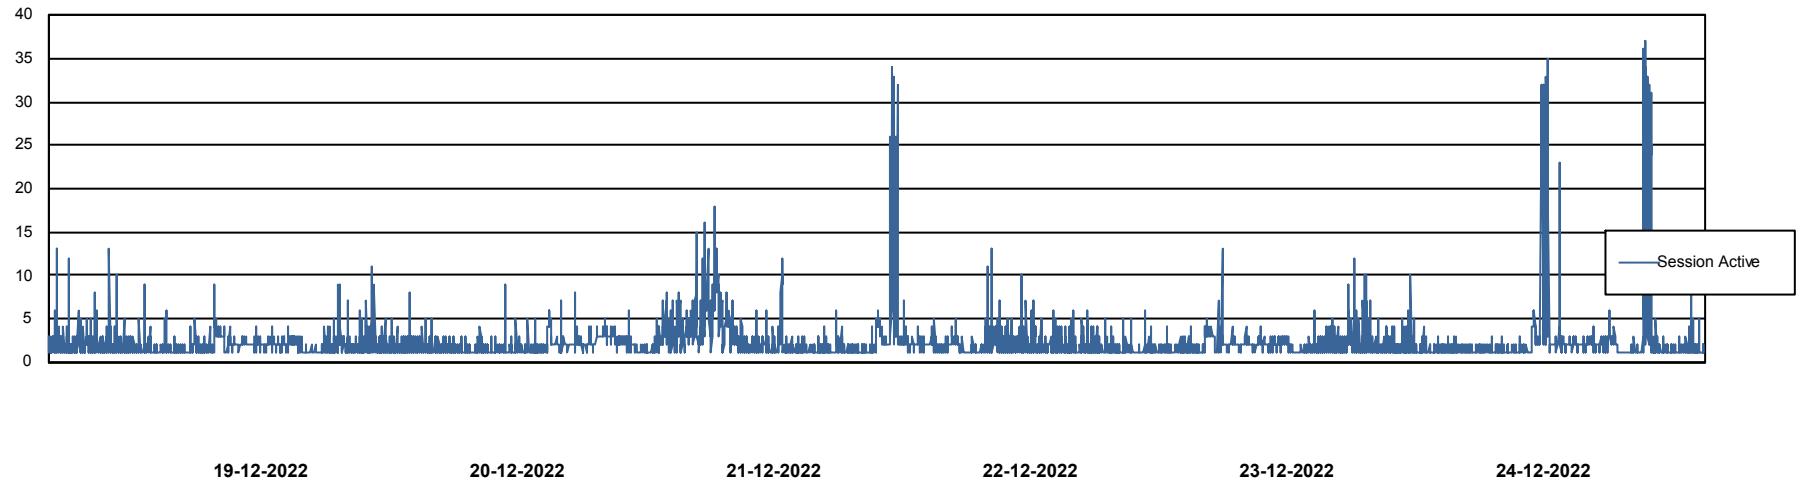

Database Performance BGGDB_Production

DB Processes Max 300
DB Sessions Max 472