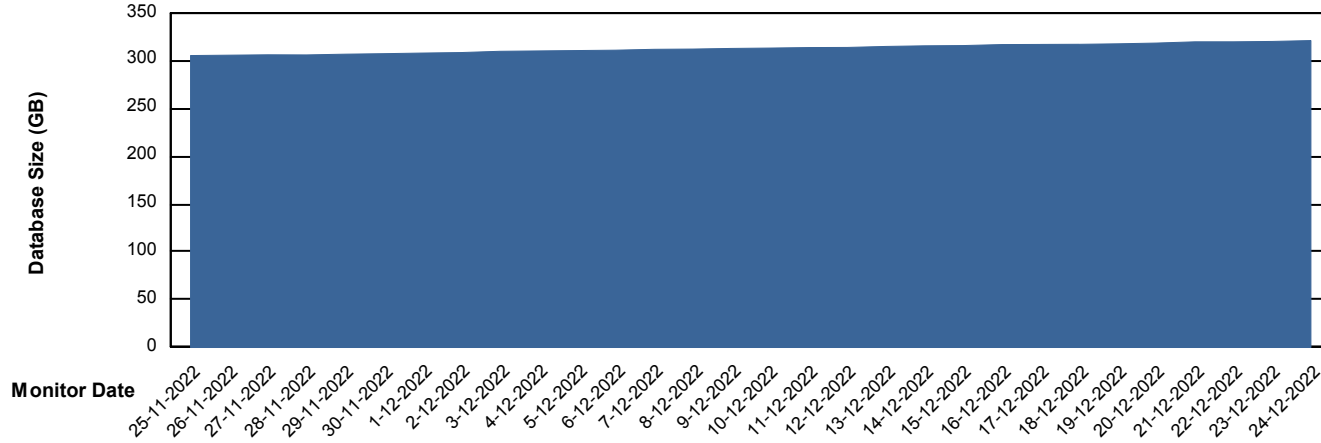

DATABASE SIZE BGGDB_BI

Database growth over last month