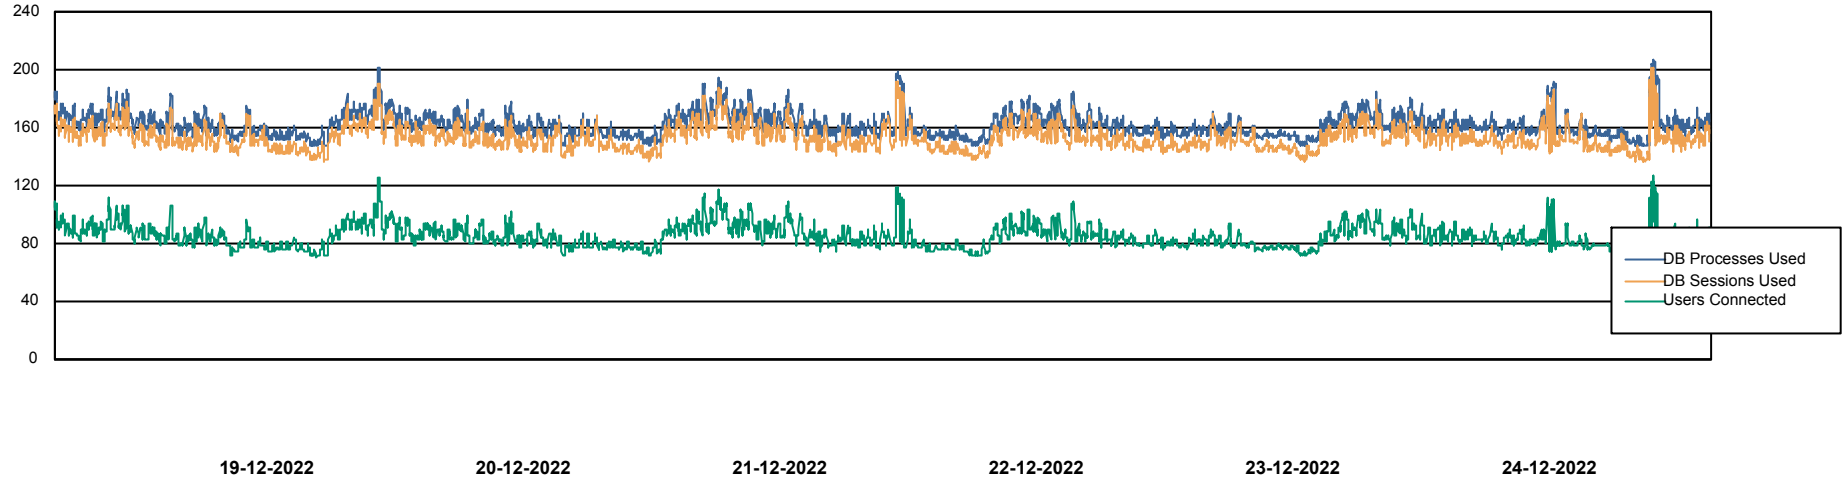

Database Performance BGGDB_Production

DB Processes Max 300
DB Sessions Max 472