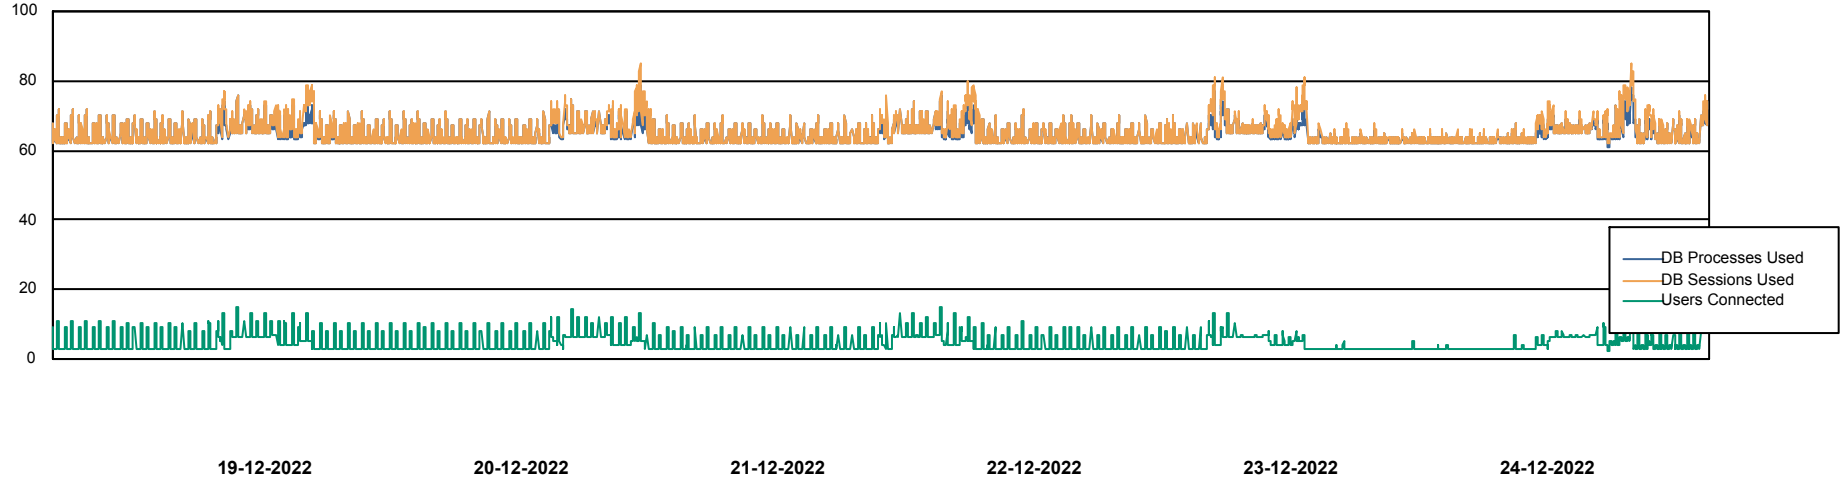

Database Performance BGGDB_BI

DB Processes Max 300
DB Sessions Max 472