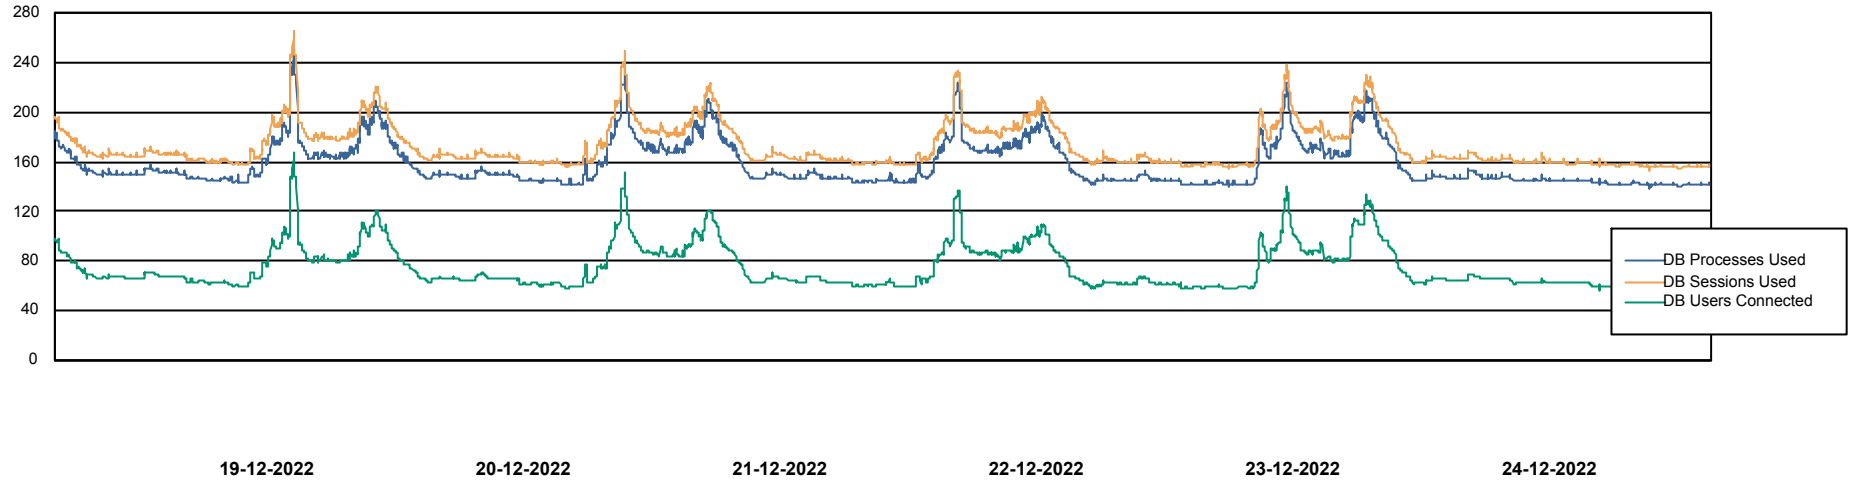

Weekly SLA Customer Report

Customer AUJ Production
Database ID 41

Database Performance AUJ Prod. BI DB (PABSBI1 server)

Weekly SLA Customer Report

Customer AUJ Production
Database ID 41

Database Performance AUJ_DB1_Primary