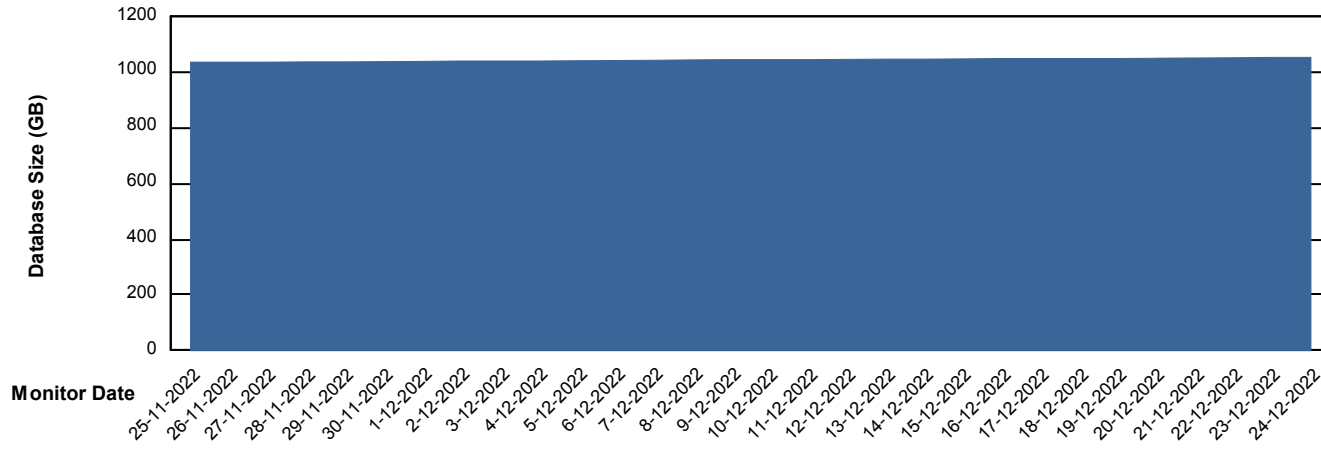

Weekly SLA Customer Report

Customer AUJ Production
Database ID 41

DATABASE SIZE AUJ Prod. BI DB (PABSBI1 server)

Database growth over last month

DATABASE SIZE AUJ_DB1_Primary

Database growth over last month