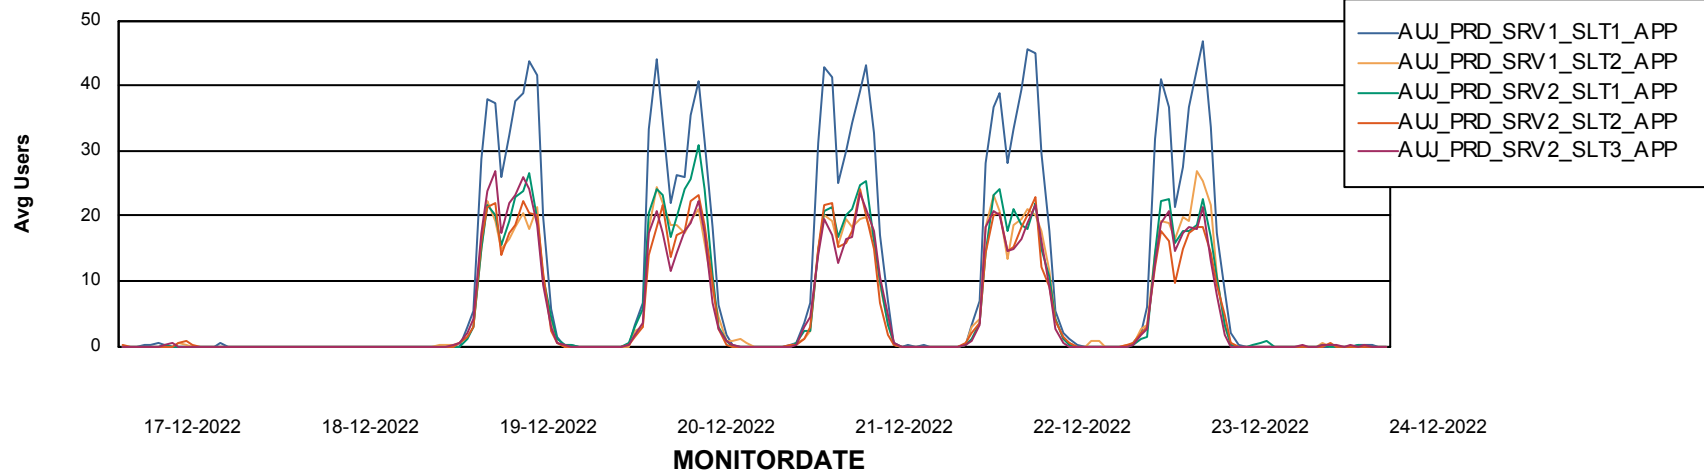

Weekly SLA Customer Report

Customer AUJ Production
Database ID 41

ABSSolute Application Server Services

Avg memory used per ABS Server Service

Avg users per day per ABS server

Weekly SLA Customer Report

Customer AUJ Production
Database ID 41