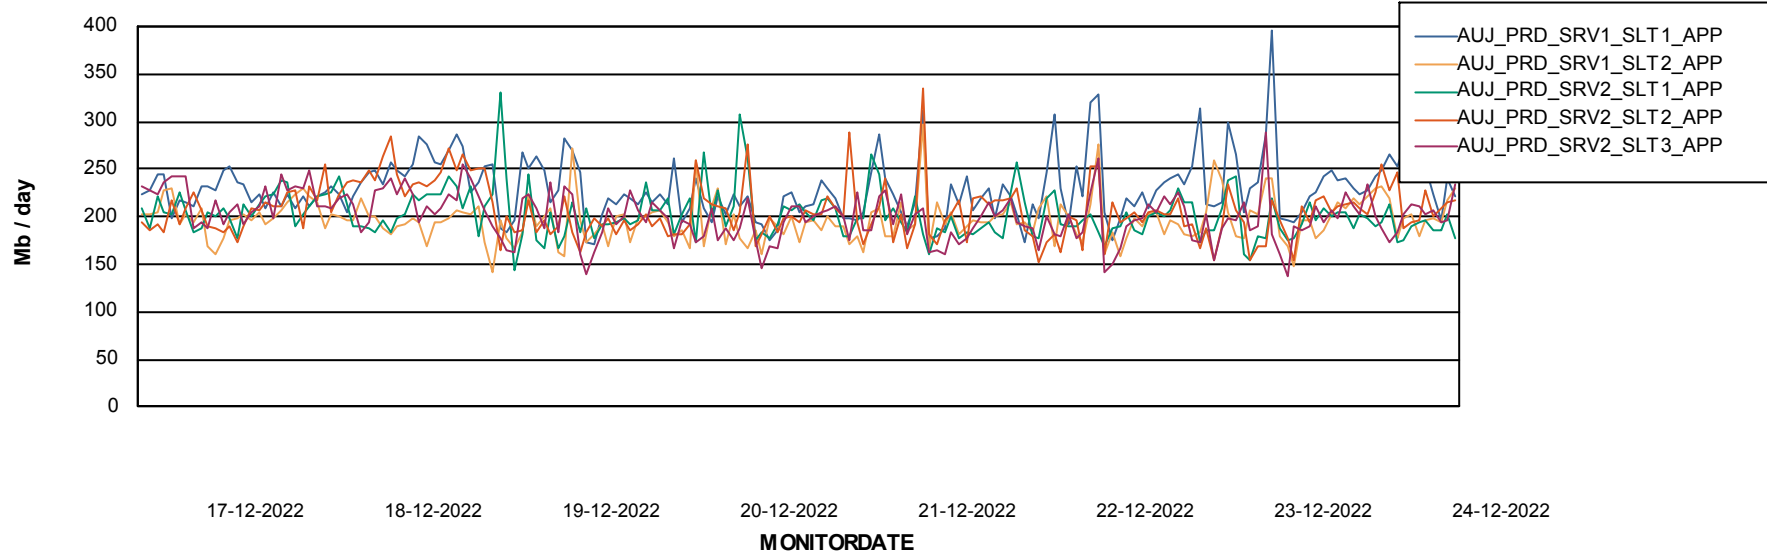

ABSSolute Application Server Services

Avg memory used per ABS Server Service