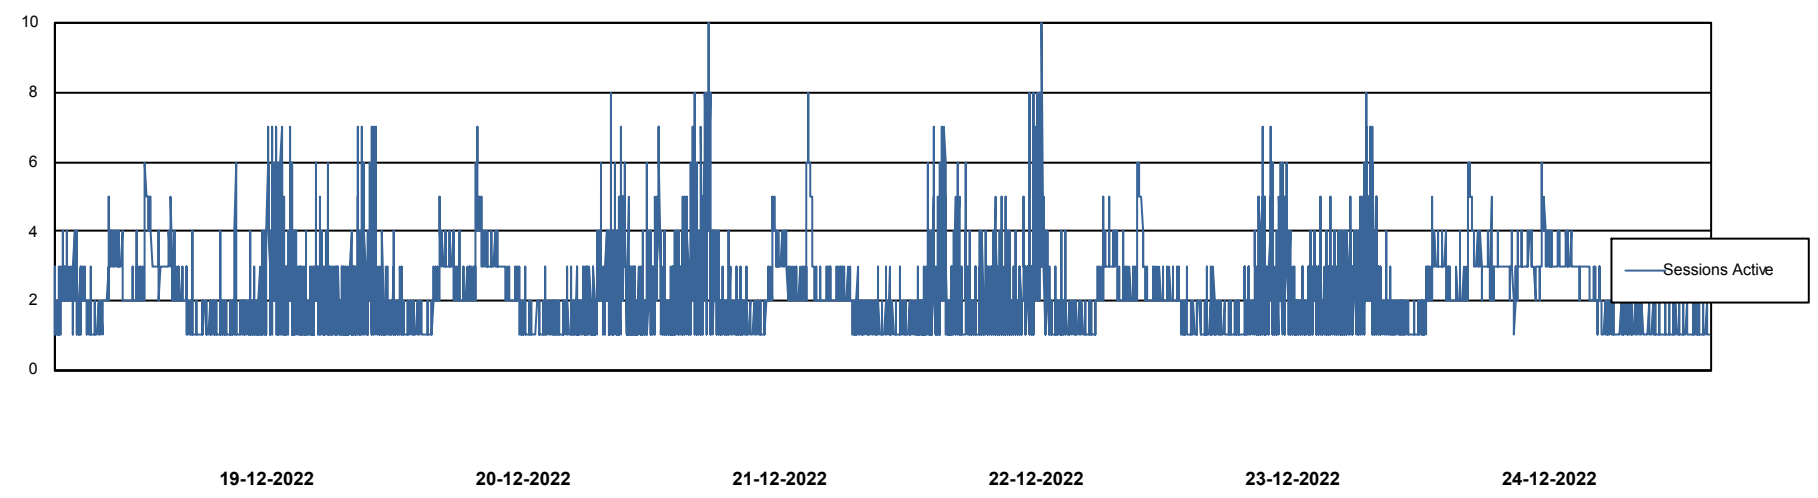

Weekly SLA Customer Report

Customer AUJ Production
Database ID 41

Database Performance AUJ Prod. BI DB (PABSBI1 server)

Weekly SLA Customer Report

Customer AUJ Production
Database ID 41

Database Performance AUJ_DB1_Primary