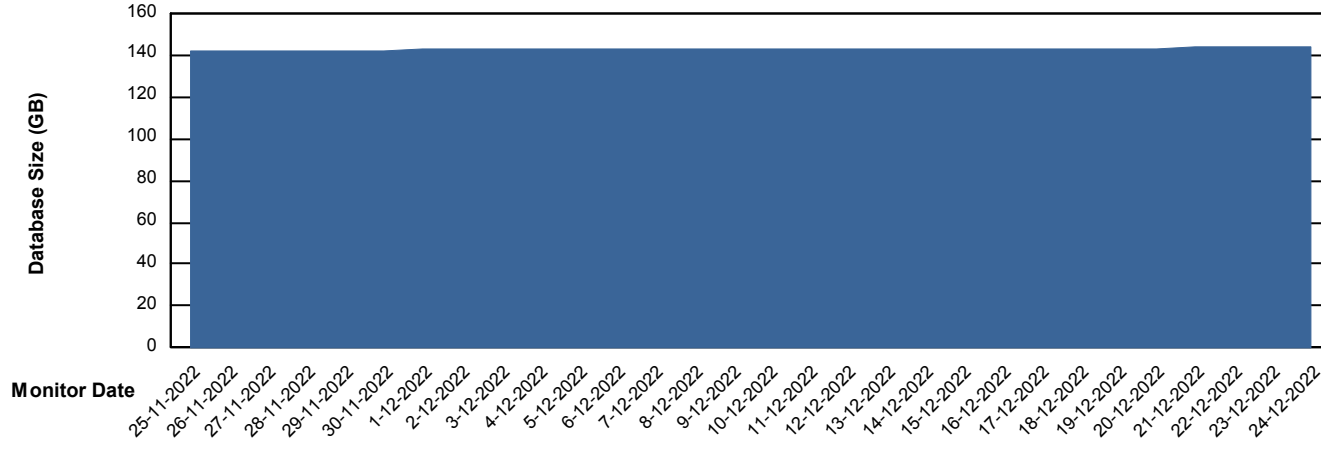

Weekly SLA Customer Report

Customer AUJ Production
Database ID 41

Database Performance AUJ Prod. BI DB (PABSBI1 server)

Weekly SLA Customer Report

Customer AUJ Production
Database ID 41

Database Performance AUJ_DB1_Primary

Weekly SLA Customer Report

Customer AUJ Production
Database ID 41

DATABASE SIZE AUJ Prod. BI DB (PABSBI1 server)

Database growth over last month

DATABASE SIZE AUJ_DB1_Primary

Database growth over last month