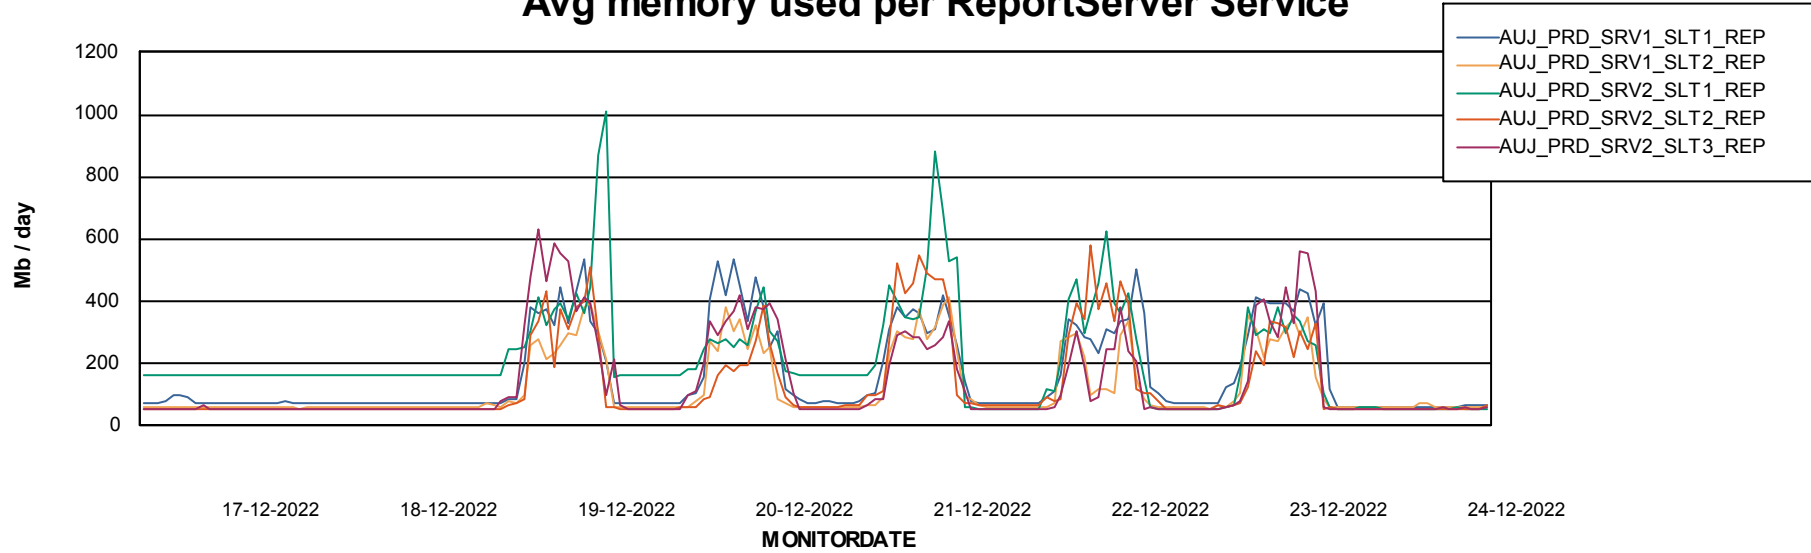

ABSSolute Application ReportServer Services

Avg memory used per ReportServer Service