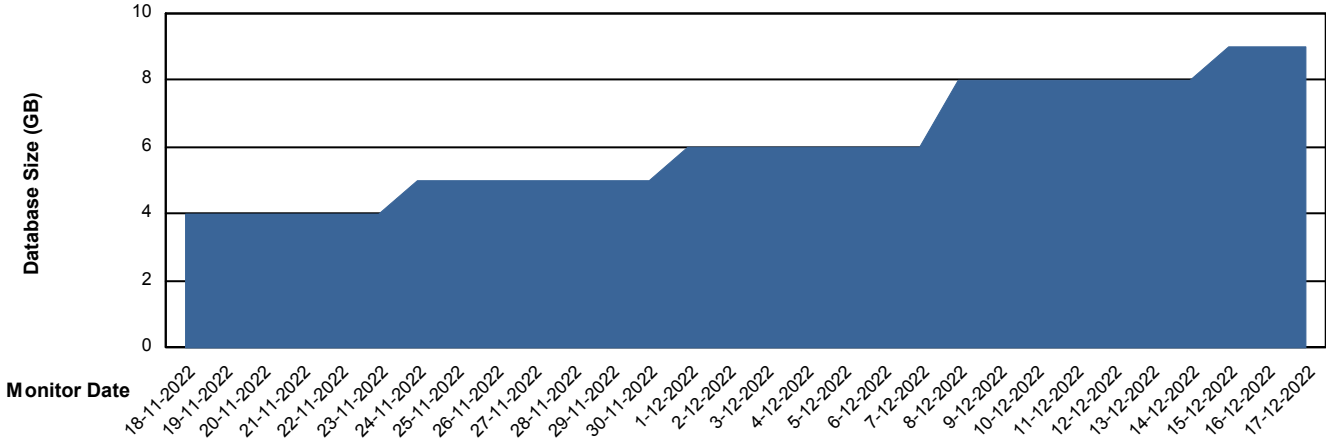

Weekly SLA Customer Report

Customer XMX Production
Database ID 146

Database Performance XMX_PROD_ABSDB01_PRDB

Weekly SLA Customer Report

Customer XMX Production
Database ID 146

Database Performance XMX_PROD_ABSDB02_SBDB

DB Processes Max 0
DB Processes Max 4
DB Processes Max 1,000

Weekly SLA Customer Report

Customer XMX Production
 Database ID 146

DATABASE SIZE XMX_PROD_ABSDB01_PRDB

Database growth over last month

Database Tablespace XMX_PROD_ABSDB01_PRDB

Date	Tablespace Name	Filesize (Gb)	Usedsize (Gb)	Percentage free
17-12-2022	ABSDATA	4	1	73
	INDX	8	0	100
16-12-2022	ABSDATA	4	1	73
	INDX	8	0	100
15-12-2022	ABSDATA	4	1	73
	INDX	8	0	100
14-12-2022	ABSDATA	4	1	73
	INDX	8	0	100
13-12-2022	ABSDATA	4	1	73
	INDX	8	0	100
12-12-2022	ABSDATA	4	1	74
	INDX	8	0	100
11-12-2022	ABSDATA	4	1	74
	INDX	8	0	100