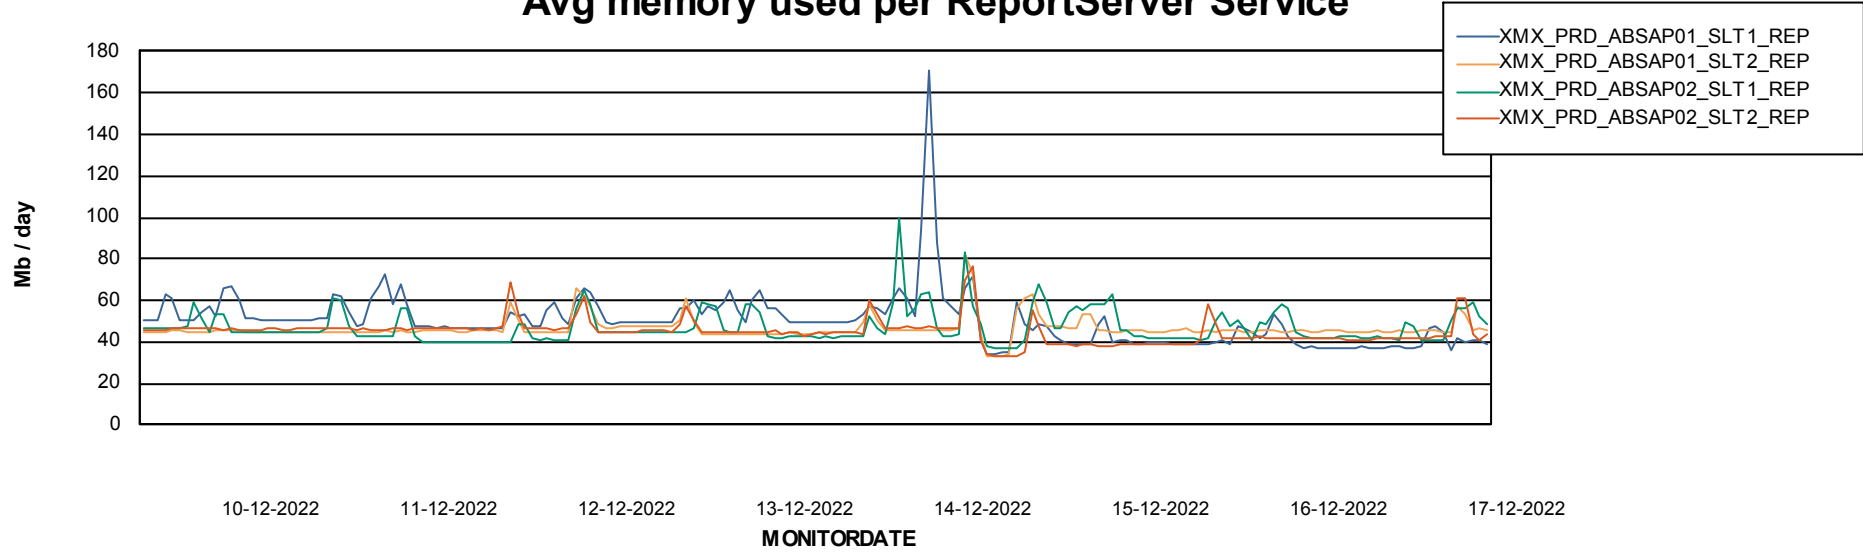

Weekly SLA Customer Report

Customer XMX Production
Database ID 146

Standby Database Health XMX Production

Recovery lag for last 7 days

Weekly SLA Customer Report

Customer XMX Production
Database ID 146

ABSSolute Application Server Services

Avg memory used per ABS Server Service

Avg users per day per ABS server

Weekly SLA Customer Report

Customer XMX Production
Database ID 146

ABSSolute Application ReportServer Services

Avg memory used per ReportServer Service

Weekly SLA Customer Report

Customer XMX Production
Database ID 146

ABSSolute Web Component Services

Avg memory used per ABS Web component

Weekly SLA Customer Report

Customer XMX Production
Database ID 146

Disaster per ABS component