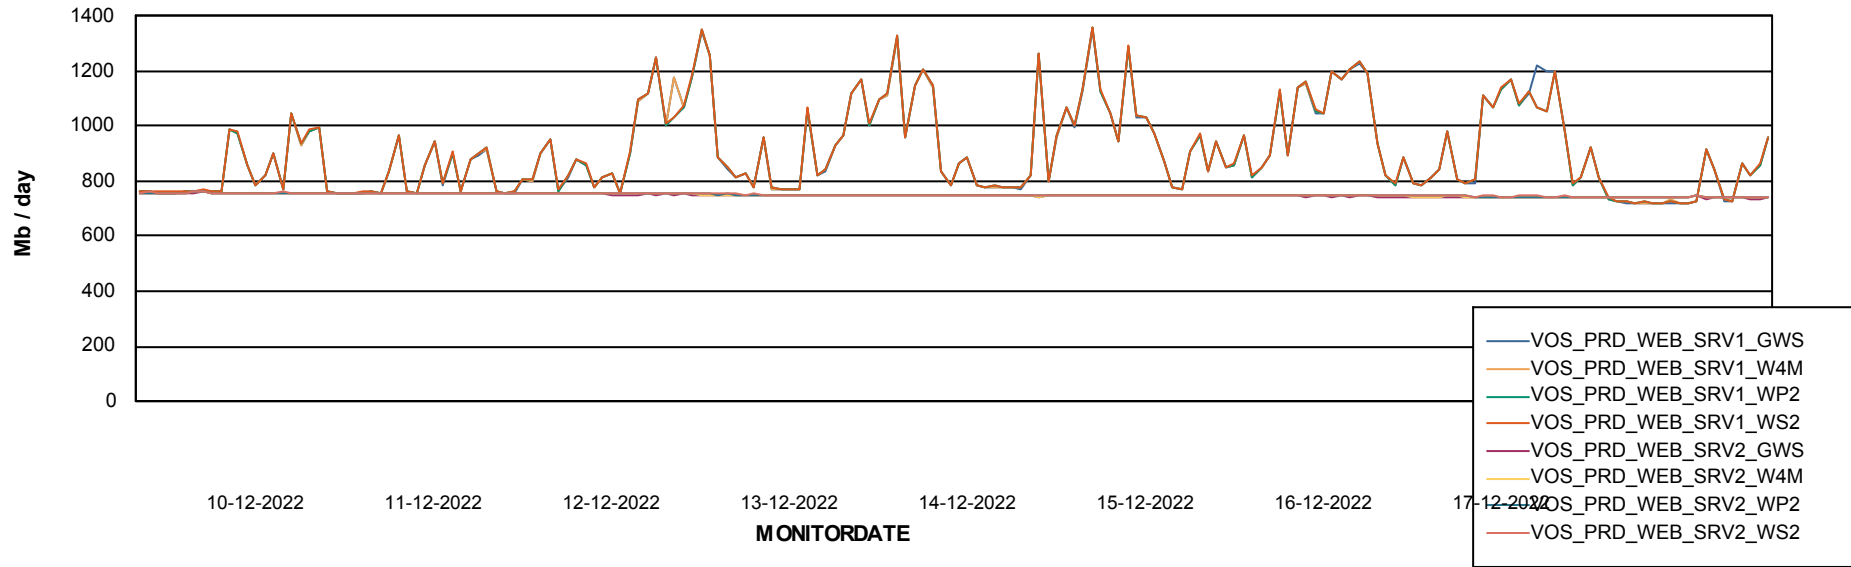

ABSolute Web Component Services

Avg memory used per ABS Web component