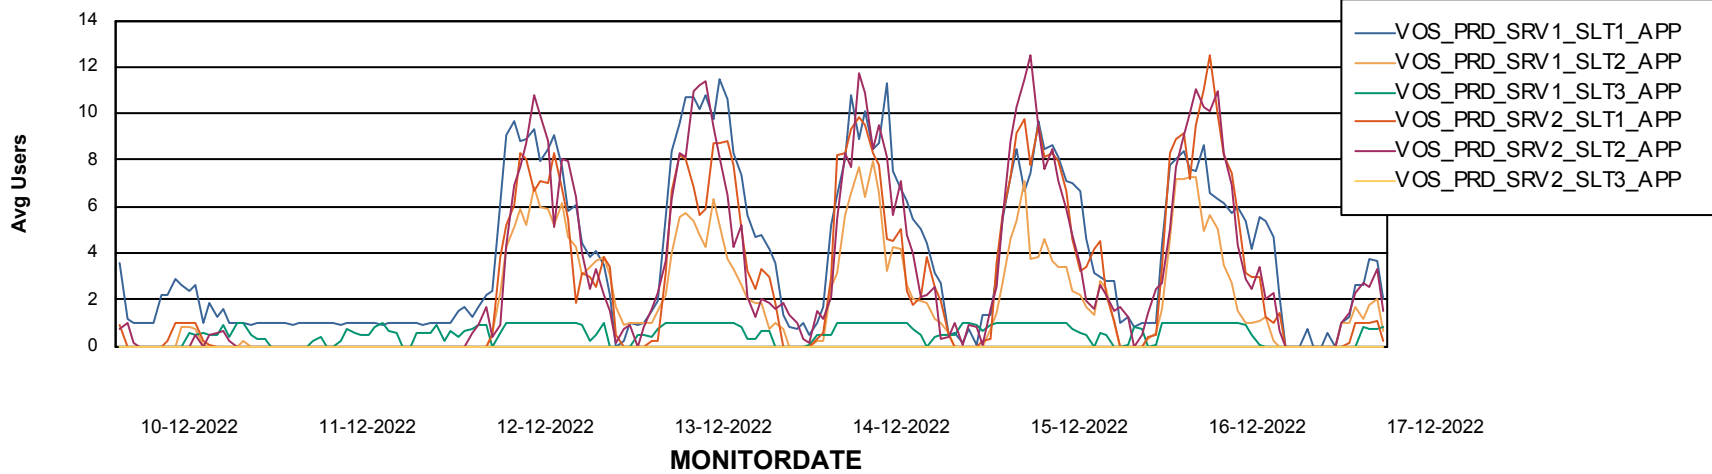

Standby Database Health VOS_Production

Recovery lag for last 7 days

Weekly SLA Customer Report

Customer VOS_Production
Database ID 143

ABSSolute Application Server Services

Avg memory used per ABS Server Service

Avg users per day per ABS server

Weekly SLA Customer Report

Customer VOS_Production
Database ID 143

ABSSolute Application ReportServer Services

Avg memory used per ReportServer Service

Weekly SLA Customer Report