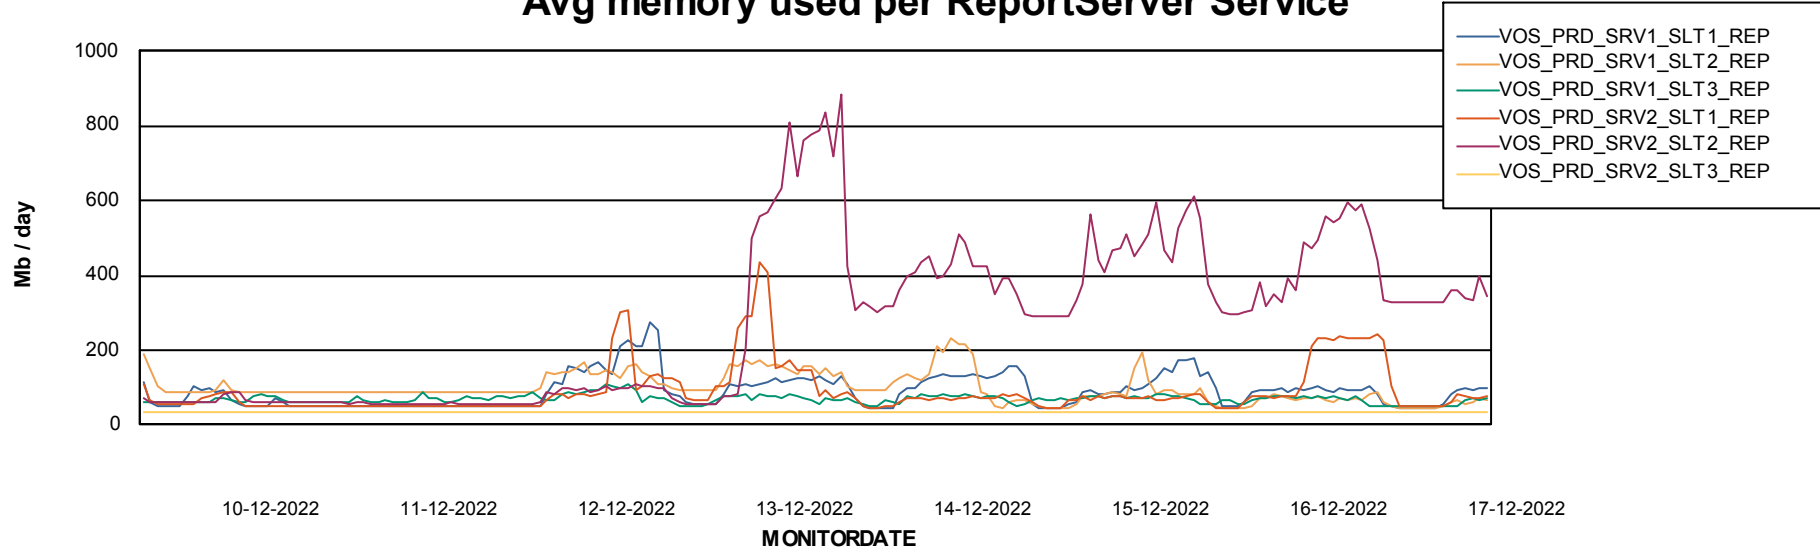

Avg users per day per ABS server

Weekly SLA Customer Report

Customer VOS_Production
Database ID 143

ABSSolute Application ReportServer Services

Avg memory used per ReportServer Service

Weekly SLA Customer Report