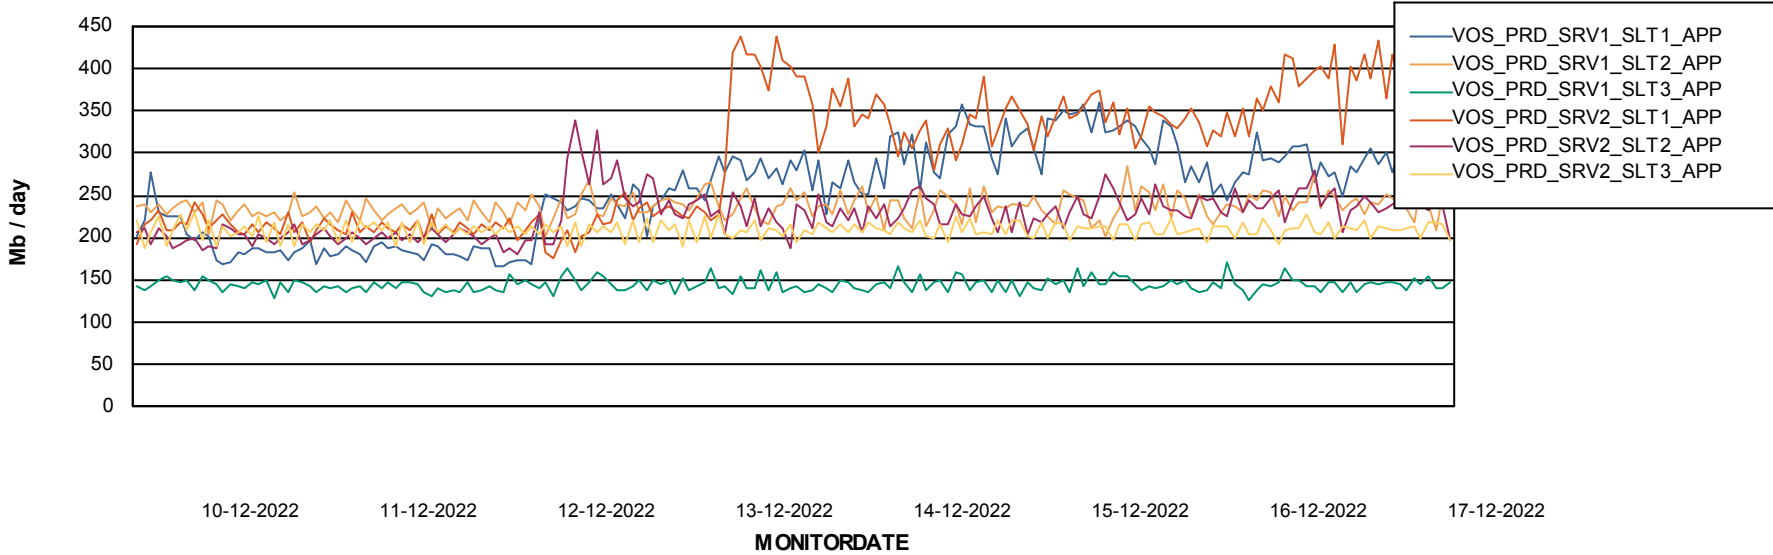

Standby Database Health VOS_Production

Recovery lag for last 7 days

Weekly SLA Customer Report

Customer VOS_Production
Database ID 143

ABSSolute Application Server Services

Avg memory used per ABS Server Service