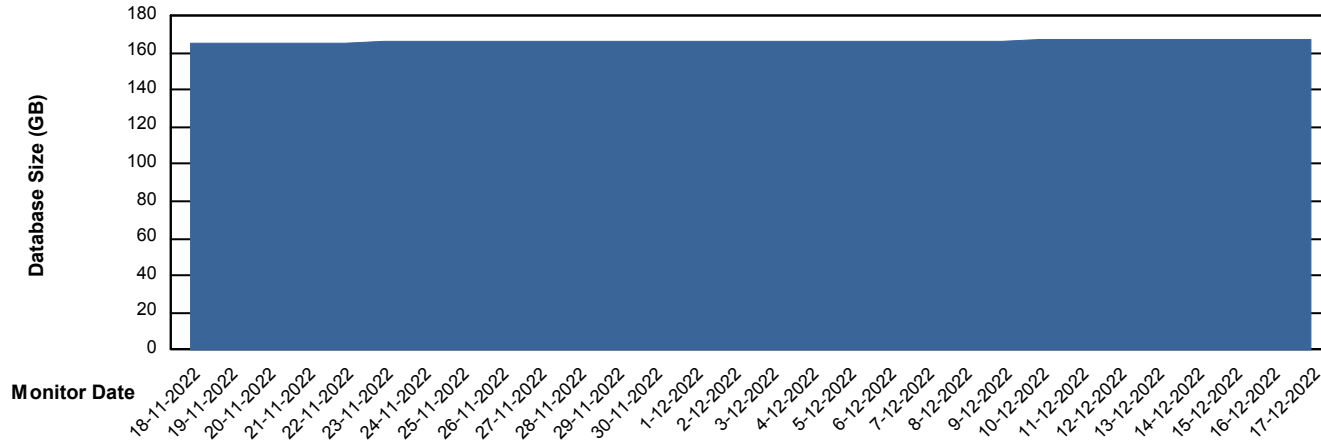

Customer VOS_Production
Database ID 143

Database Performance VOSDB_Standby

DB Processes Max 1,000

Weekly SLA Customer Report

Customer VOS_Production
Database ID 143

DATABASE SIZE VOSDB_BI

Database growth over last month