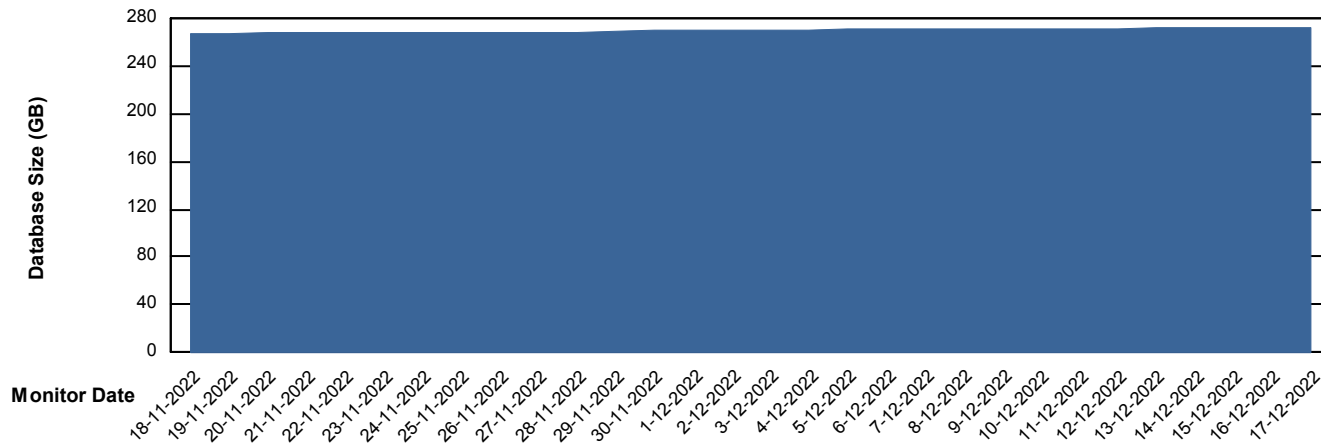

DATABASE SIZE VOSDB_Production

Database growth over last month