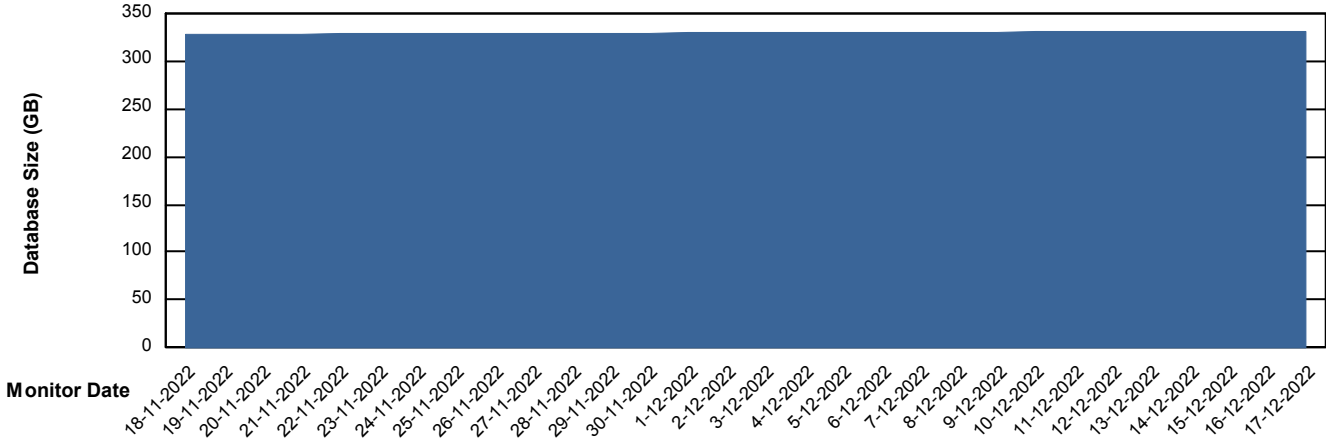

Weekly SLA Customer Report

Customer VEN_Production
Database ID 35

Database Performance VENDB_Production

Weekly SLA Customer Report

Customer VEN_Production
Database ID 35

Database Performance VENDB_Standby

DB Processes Max 300

Weekly SLA Customer Report

Customer VEN_Production
 Database ID 35

DATABASE SIZE VENDB_Production

Database growth over last month

Database Tablespace VENDB_Production

Date	Tablespace Name	Filesize (Gb)	Usedsize (Gb)	Percentage free
17-12-2022	ABSDATA	200	168	16
	INDX	184	153	17
16-12-2022	ABSDATA	200	168	16
	INDX	184	153	17
15-12-2022	ABSDATA	200	168	16
	INDX	184	153	17
14-12-2022	ABSDATA	200	168	16
	INDX	184	153	17
13-12-2022	ABSDATA	200	168	16
	INDX	184	153	17
12-12-2022	ABSDATA	200	168	16
	INDX	184	153	17
11-12-2022	ABSDATA	200	168	16
	INDX	184	153	17