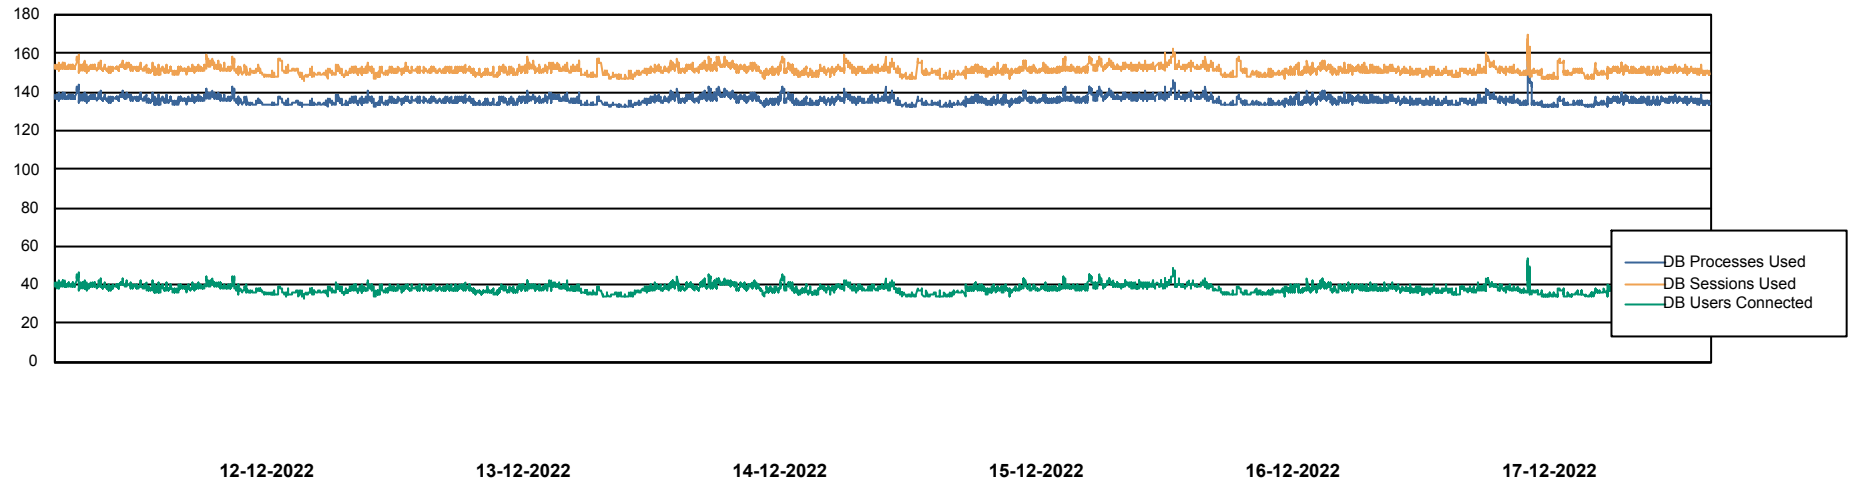

Database Performance STKDB_Production