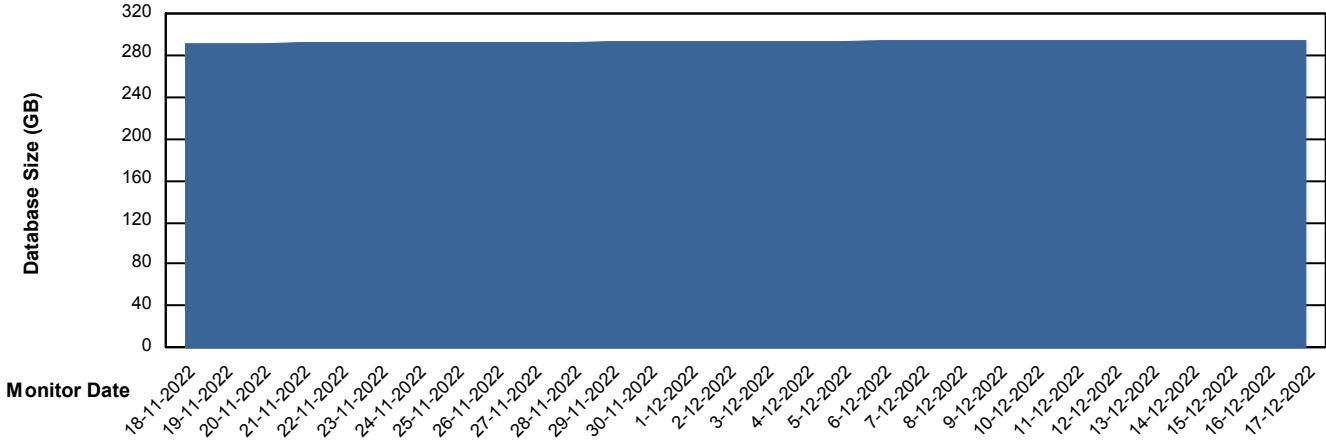

DATABASE SIZE STKDB_Production

Database growth over last month