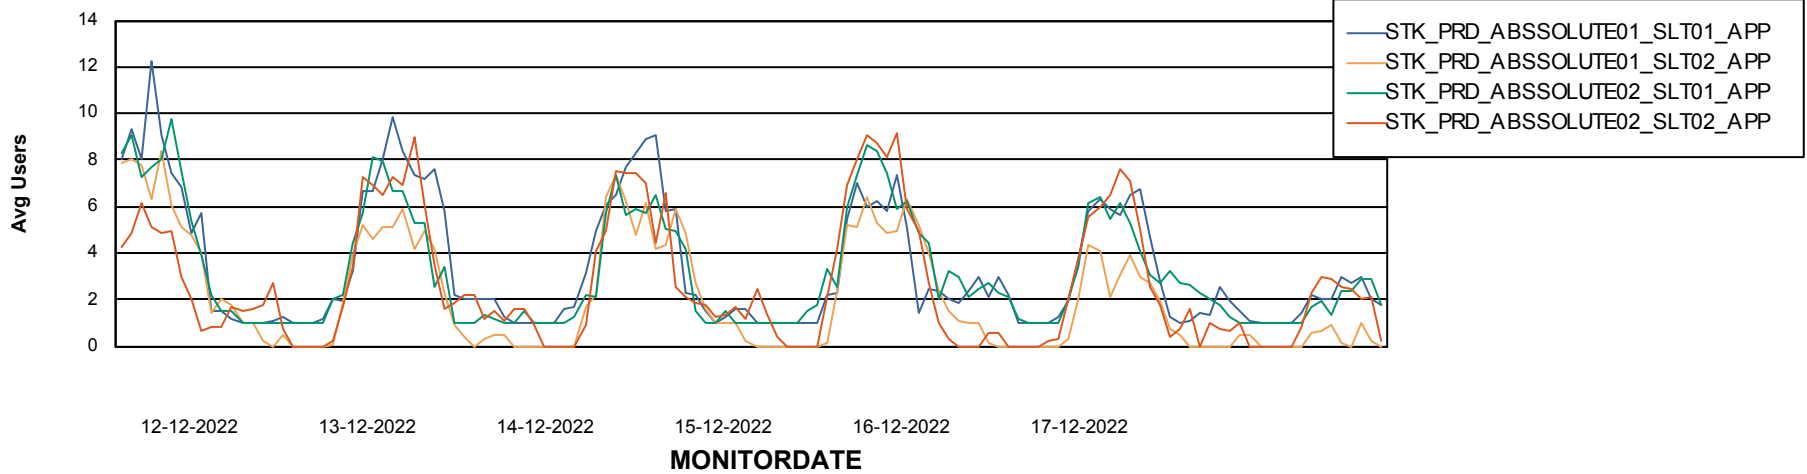

Avg users per day per ABS server