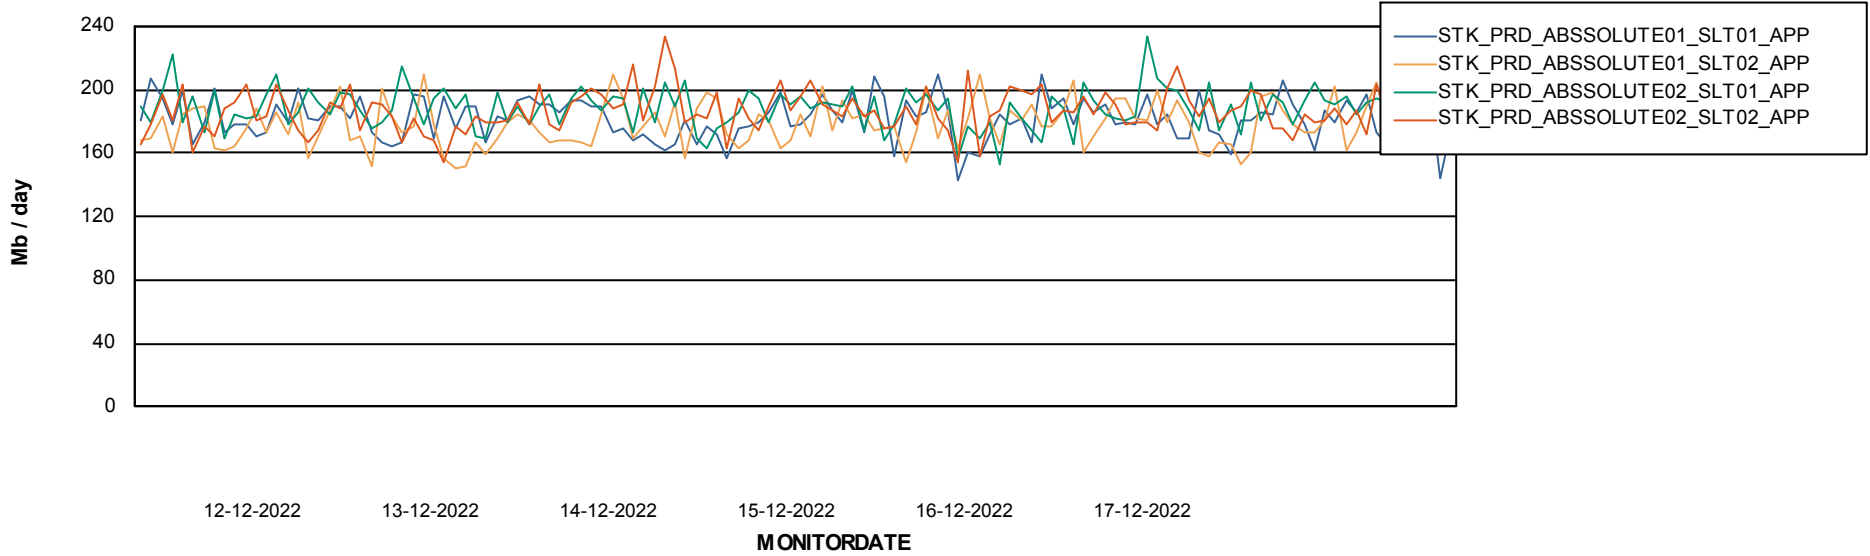

ABSSolute Application Server Services

Avg memory used per ABS Server Service