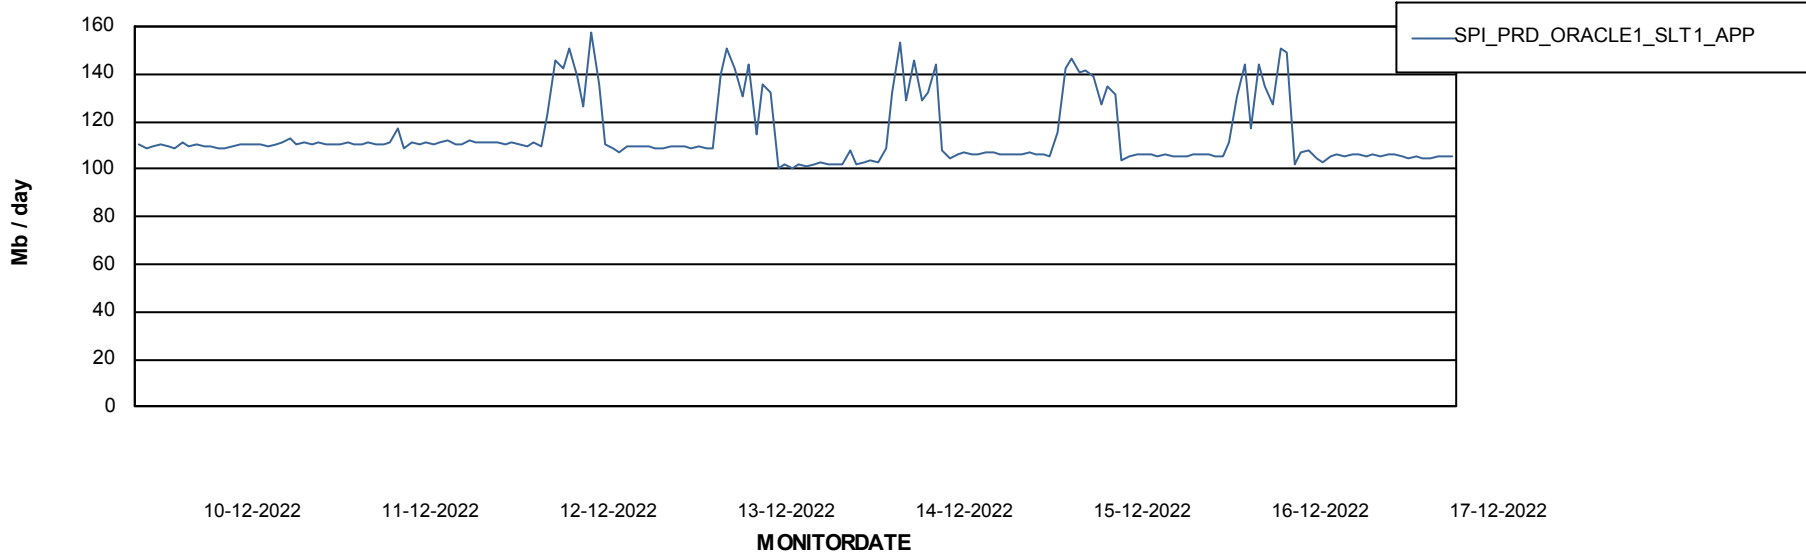

ABSSolute Application Server Services

Avg memory used per ABS Server Service