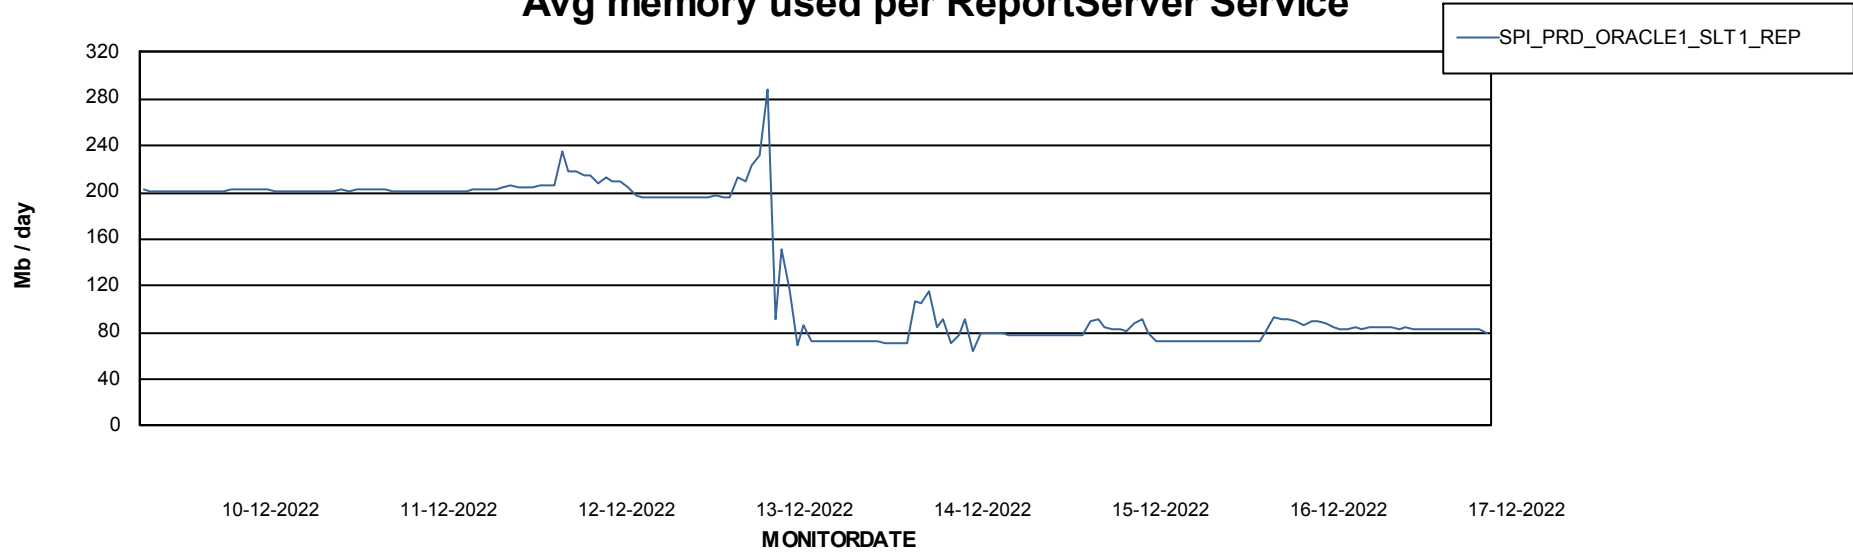

ABSSolute Application ReportServer Services

Avg memory used per ReportServer Service