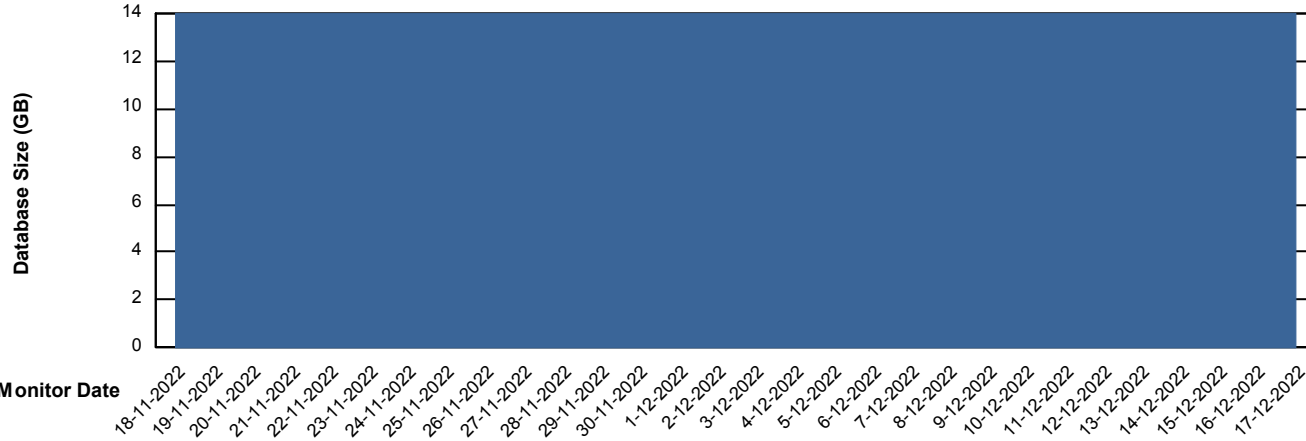

DB Processes Max 500

Weekly SLA Customer Report

Customer SPI_Production
 Database ID 49

DATABASE SIZE SPIDB_Production

Database growth over last month

Database Tablespace SPIDB_Production

Date	Tablespace Name	Filesize (Gb)	Usedsize (Gb)	Percentage free
17-12-2022	ABSDATA	5	3	49
	INDX	8	4	47
16-12-2022	ABSDATA	5	3	49
	INDX	8	4	47
15-12-2022	ABSDATA	5	3	49
	INDX	8	4	47
14-12-2022	ABSDATA	5	3	49
	INDX	8	4	47
13-12-2022	ABSDATA	5	3	49
	INDX	8	4	47
12-12-2022	ABSDATA	5	3	49
	INDX	8	4	47
11-12-2022	ABSDATA	5	3	49
	INDX	8	4	47