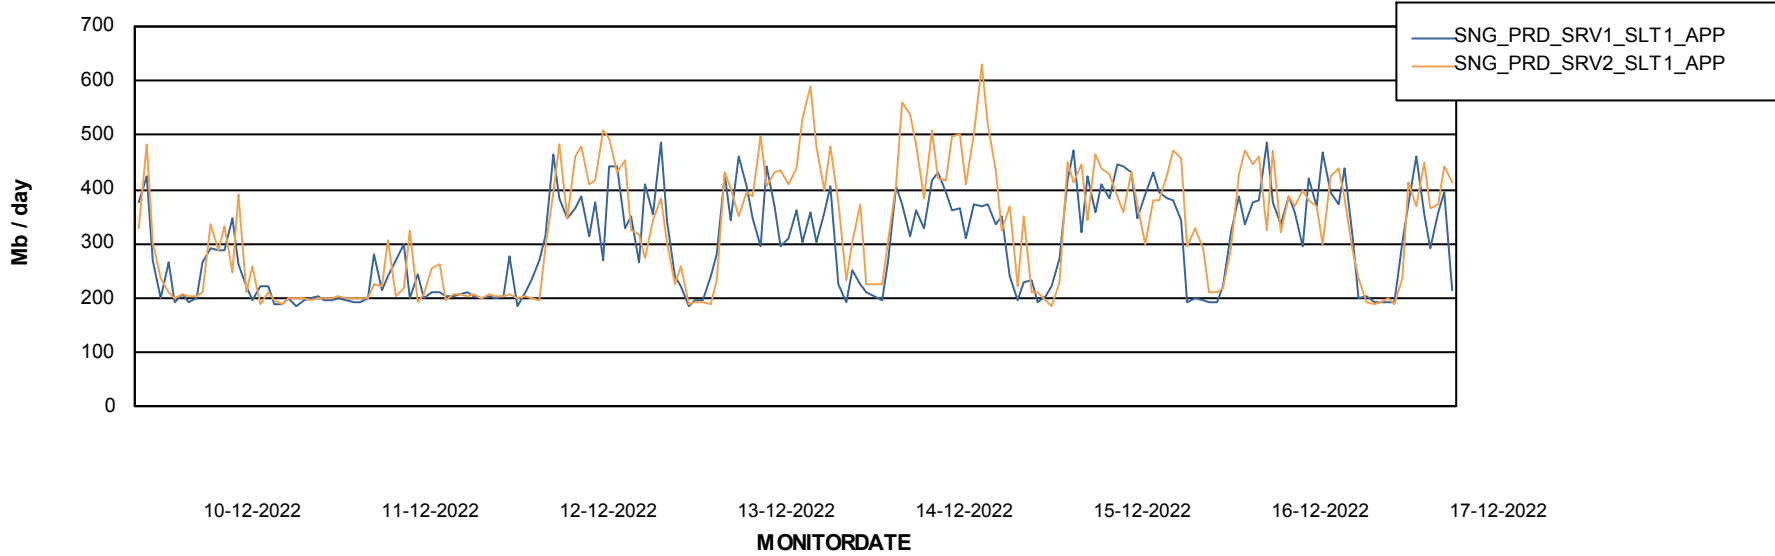

ABSSolute Application Server Services

Avg memory used per ABS Server Service