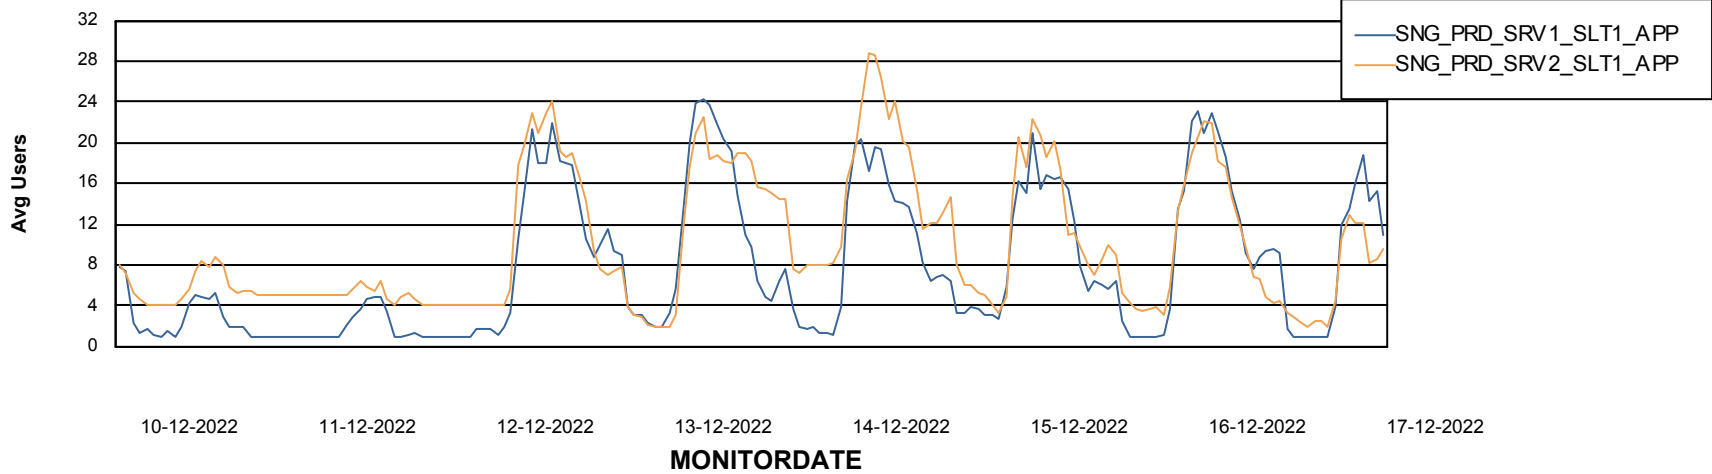

Avg users per day per ABS server