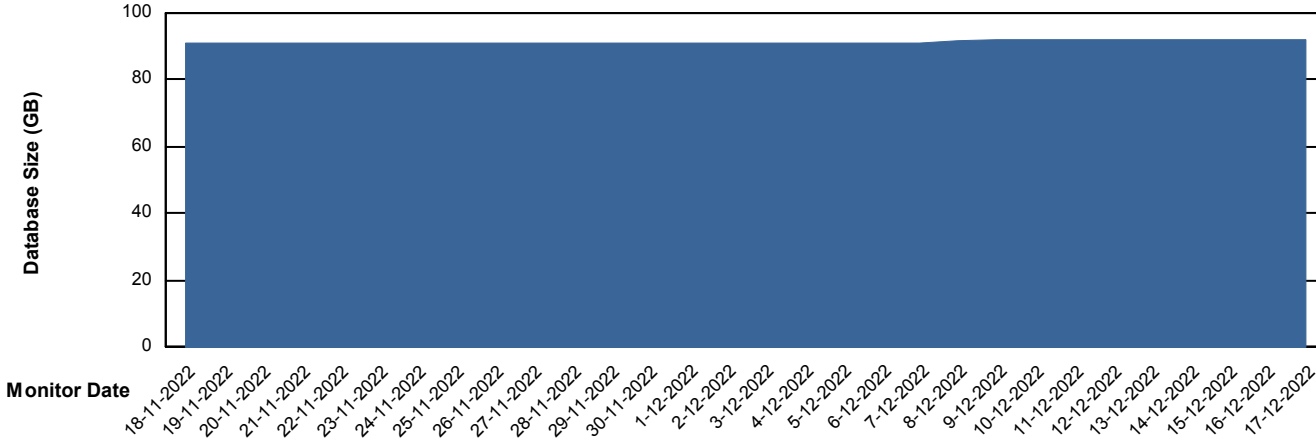

Database Performance RSS_DB_Standby (2020)

DB Processes Max 300
DB Sessions Max 472

Weekly SLA Customer Report

Customer RSS Production
 Database ID 52

DATABASE SIZE RSS_DB_Primary (2020)

Database growth over last month

Database Tablespace RSS_DB_Primary (2020)

Date	Tablespace Name	Filesize (Gb)	Usedsize (Gb)	Percentage free
17-12-2022	ABSDATA	49	41	16
	INDX	58	49	16
16-12-2022	ABSDATA	49	41	16
	INDX	58	49	16
15-12-2022	ABSDATA	49	41	16
	INDX	58	48	17
14-12-2022	ABSDATA	49	41	16
	INDX	58	48	17
13-12-2022	ABSDATA	49	41	16
	INDX	58	48	17
12-12-2022	ABSDATA	49	41	16
	INDX	58	48	17
11-12-2022	ABSDATA	49	41	16
	INDX	58	48	17