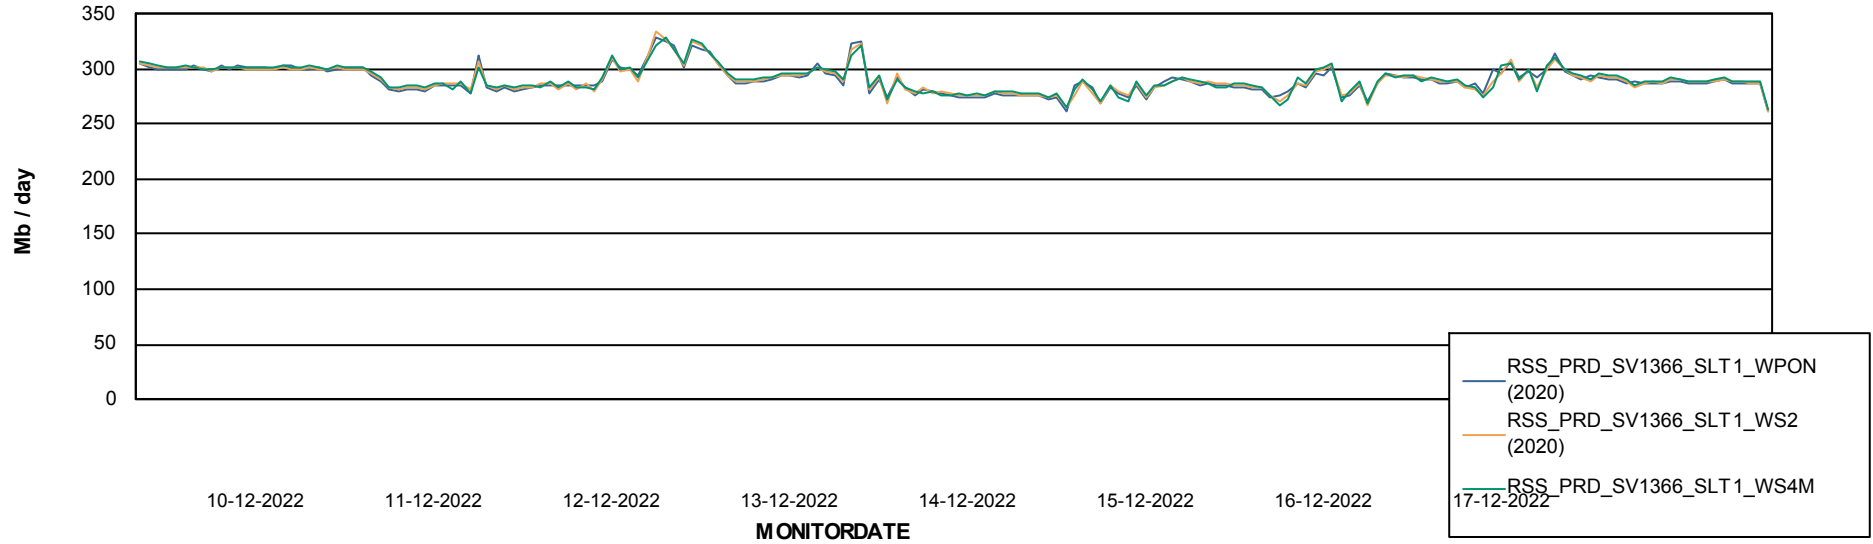

ABSSolute Web Component Services

Avg memory used per ABS Web component