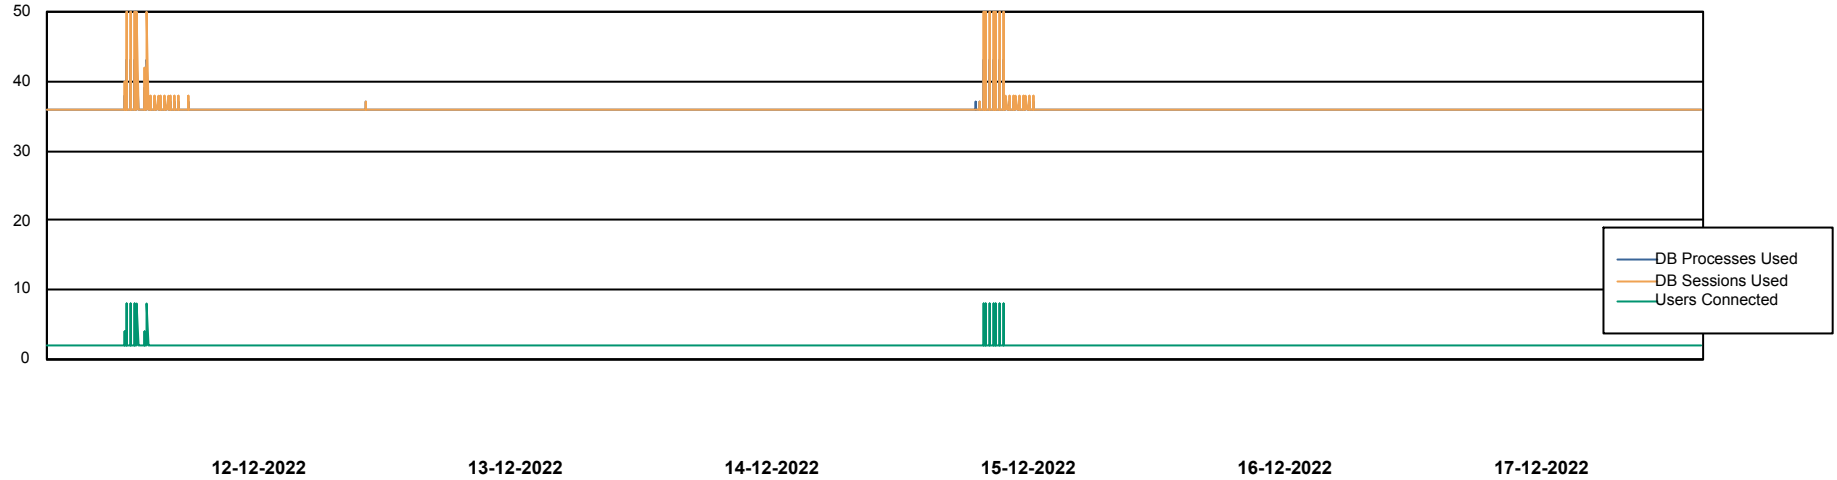

Database Performance RSS_DB_Standby (2020)

DB Processes Max 300
DB Sessions Max 472