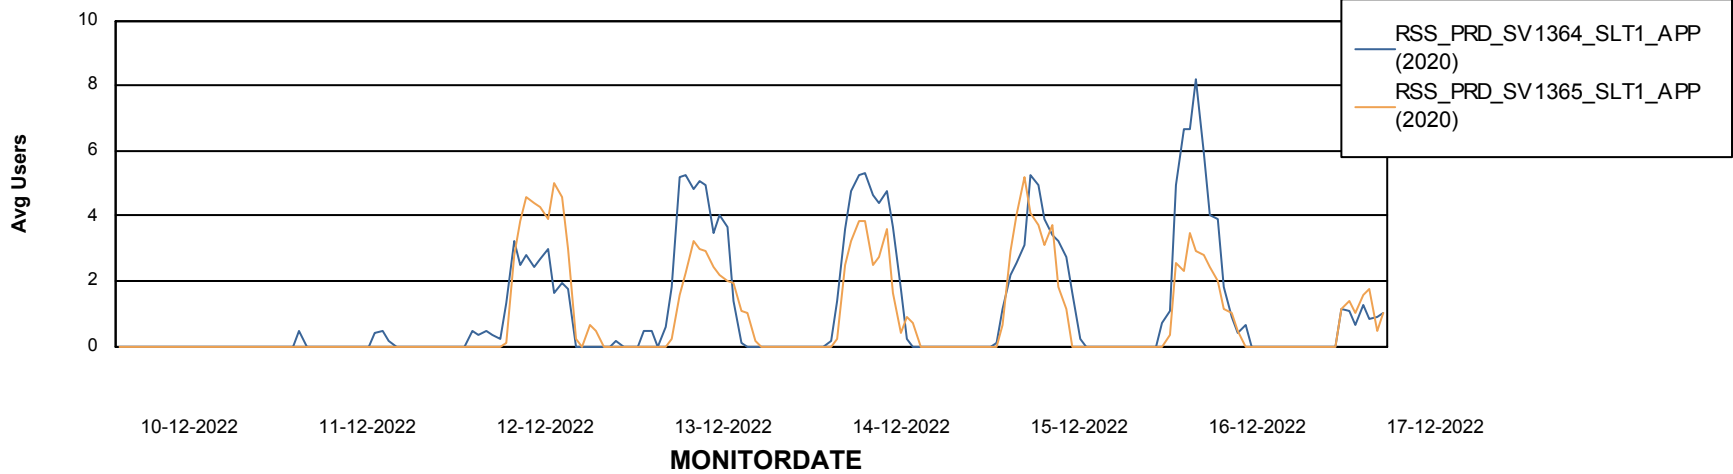

Avg users per day per ABS server