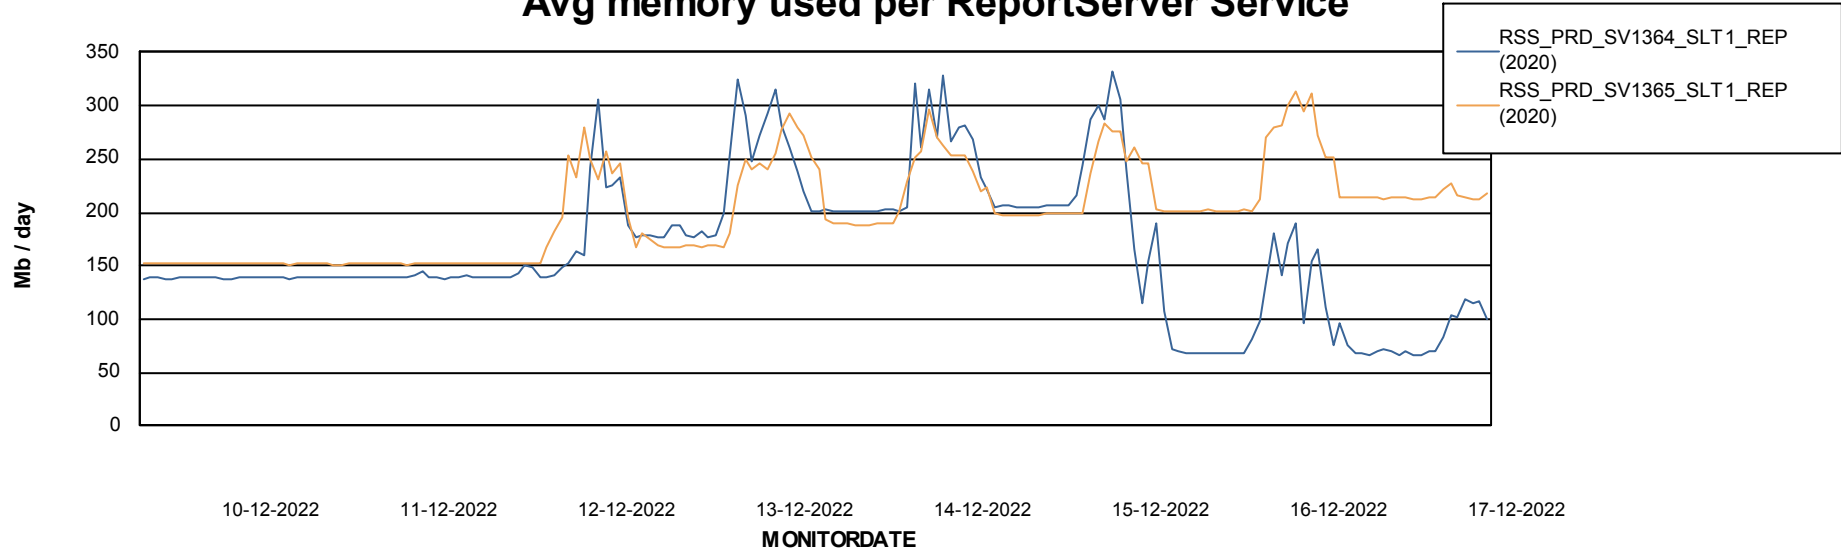

Avg memory used per ABS Server Service

Avg users per day per ABS server

Weekly SLA Customer Report

Customer RSS Production
Database ID 52

ABSSolute Application ReportServer Services

Avg memory used per ReportServer Service