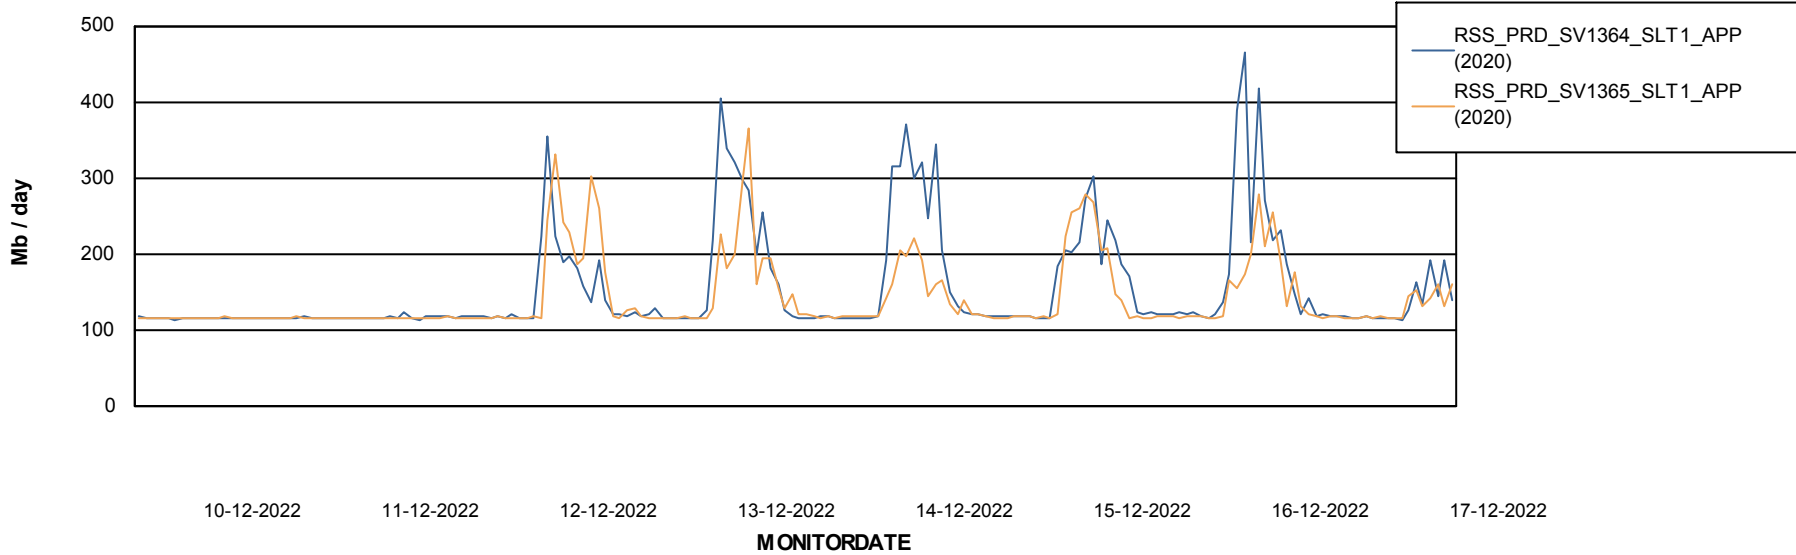

ABSSolute Application Server Services

Avg memory used per ABS Server Service