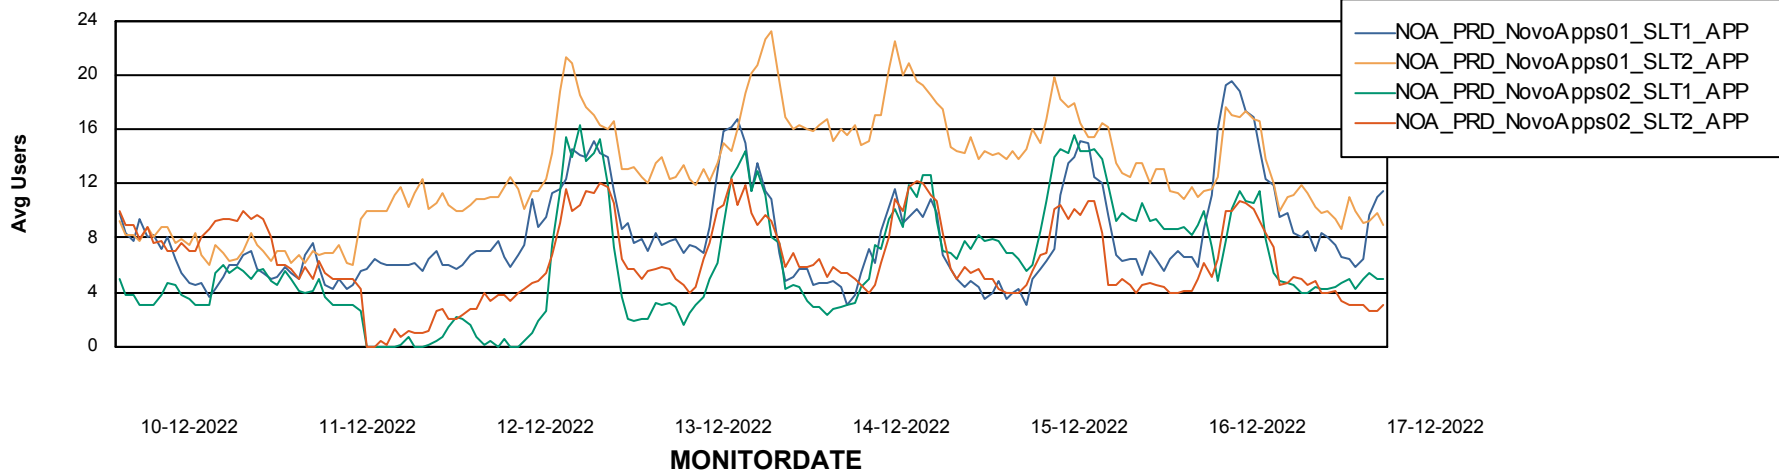

Weekly SLA Customer Report

Customer NOA_Production
Database ID 116

Standby Database Health NOA_Production

Recovery lag for last 7 days

Weekly SLA Customer Report

Customer NOA_Production
Database ID 116

ABSSolute Application Server Services

Avg memory used per ABS Server Service

Avg users per day per ABS server

Weekly SLA Customer Report

Customer NOA_Production
Database ID 116

ABSSolute Application ReportServer Services

Avg memory used per ReportServer Service