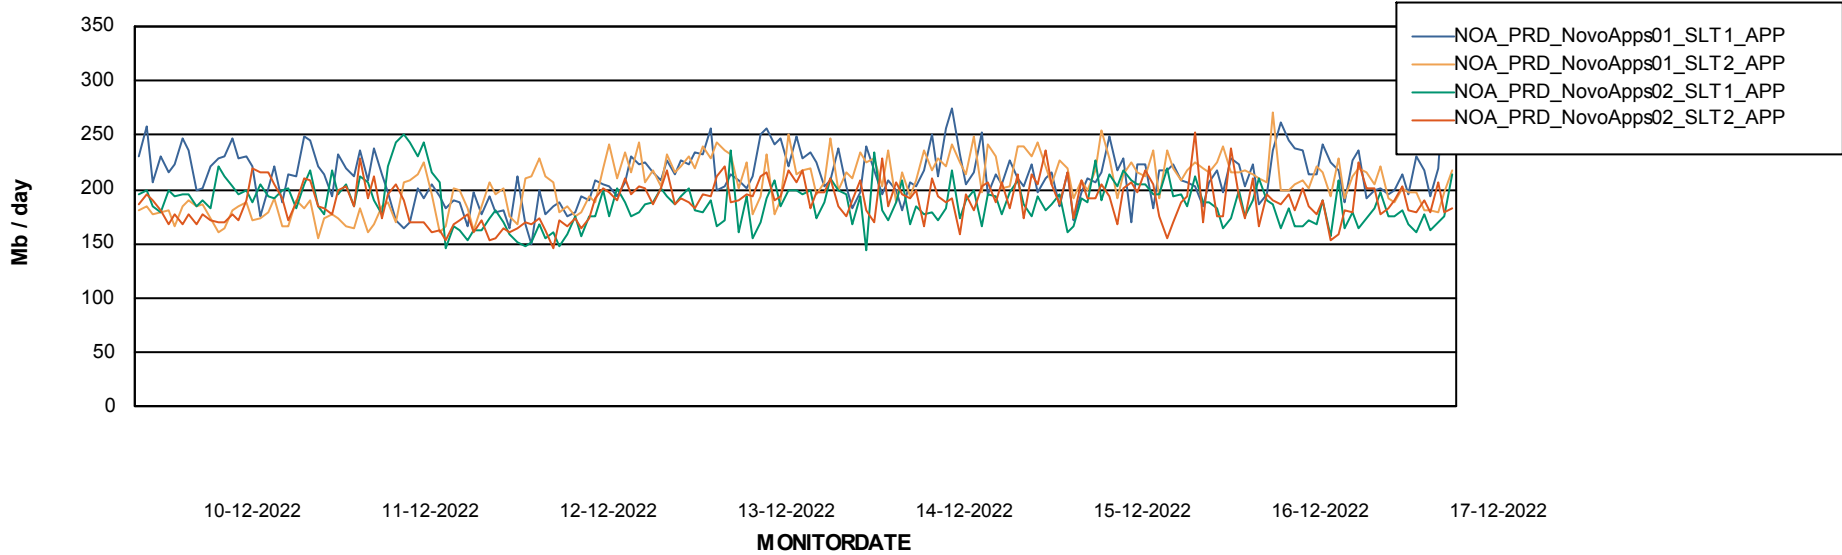

ABSSolute Application Server Services

Avg memory used per ABS Server Service