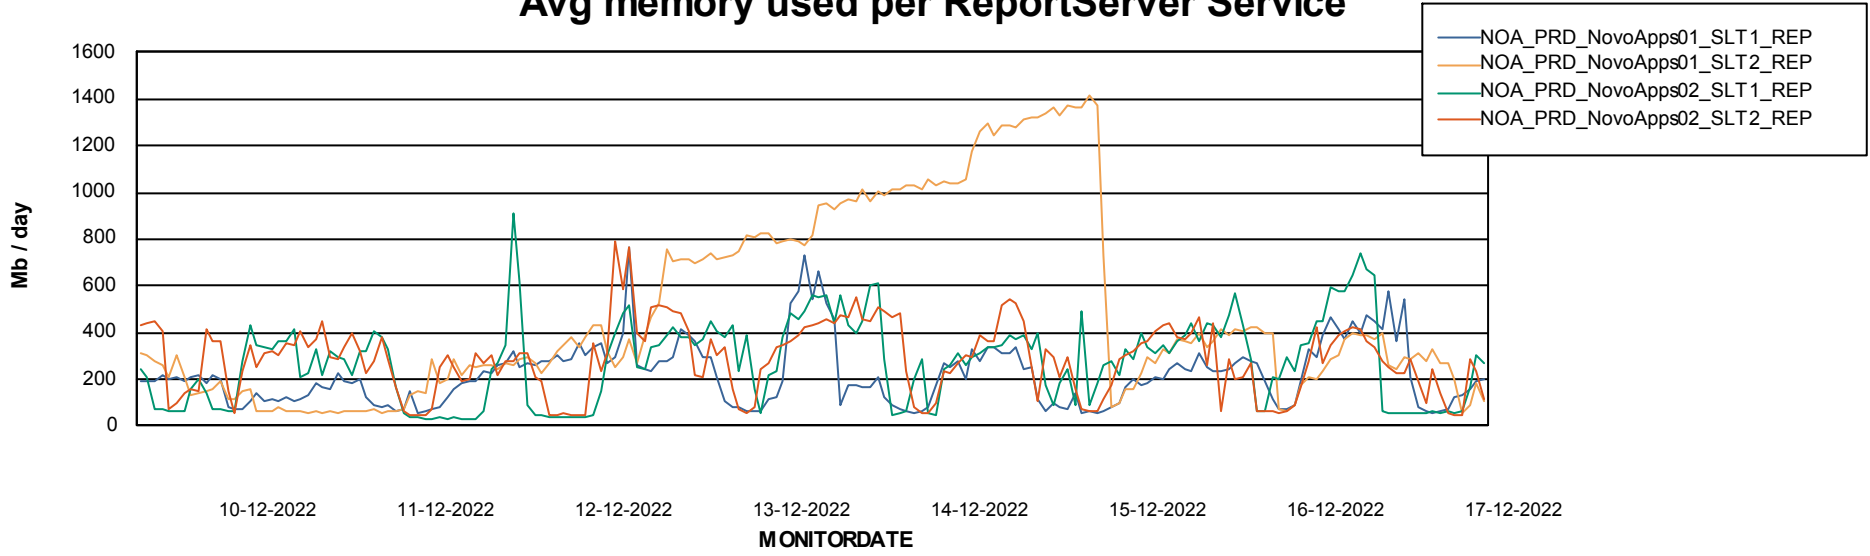

Avg memory used per ABS Server Service

Avg users per day per ABS server

Weekly SLA Customer Report

Customer NOA_Production
Database ID 116

ABSSolute Application ReportServer Services

Avg memory used per ReportServer Service