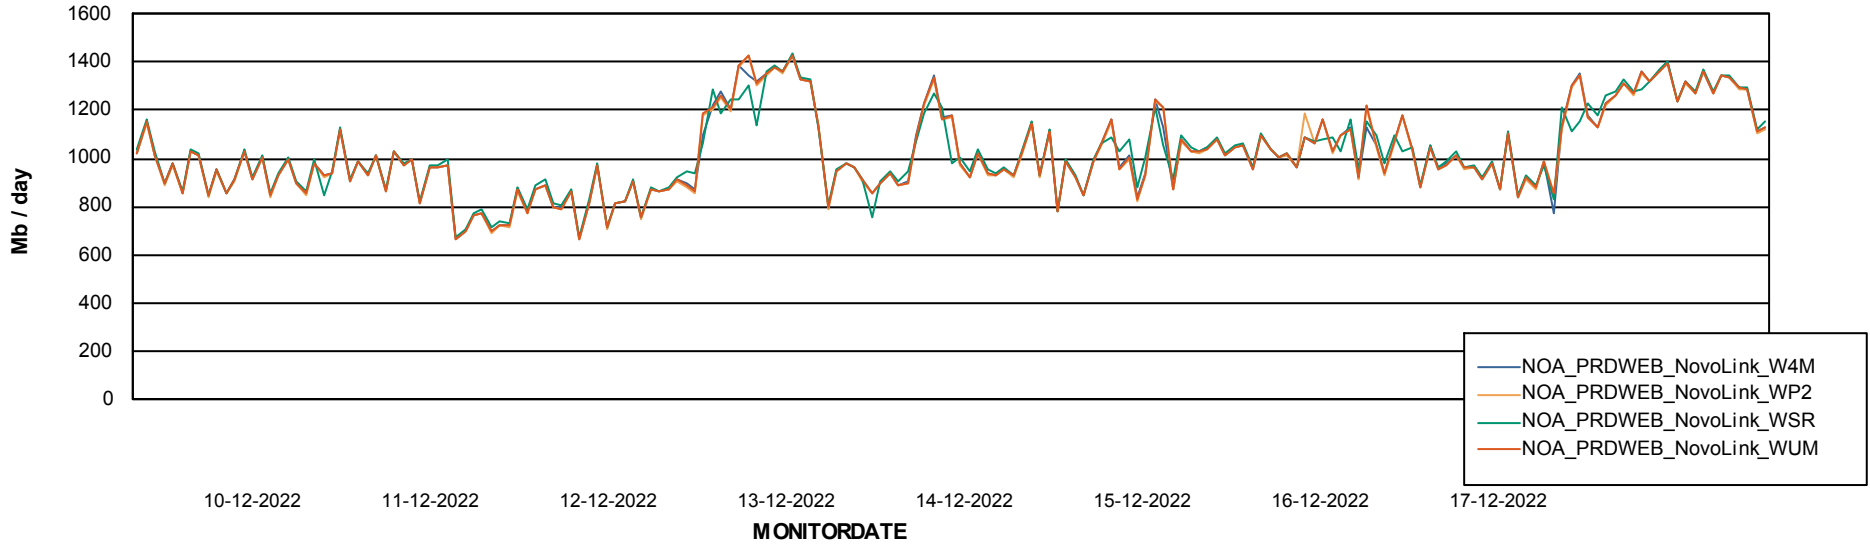

ABSolute Web Component Services

Avg memory used per ABS Web component