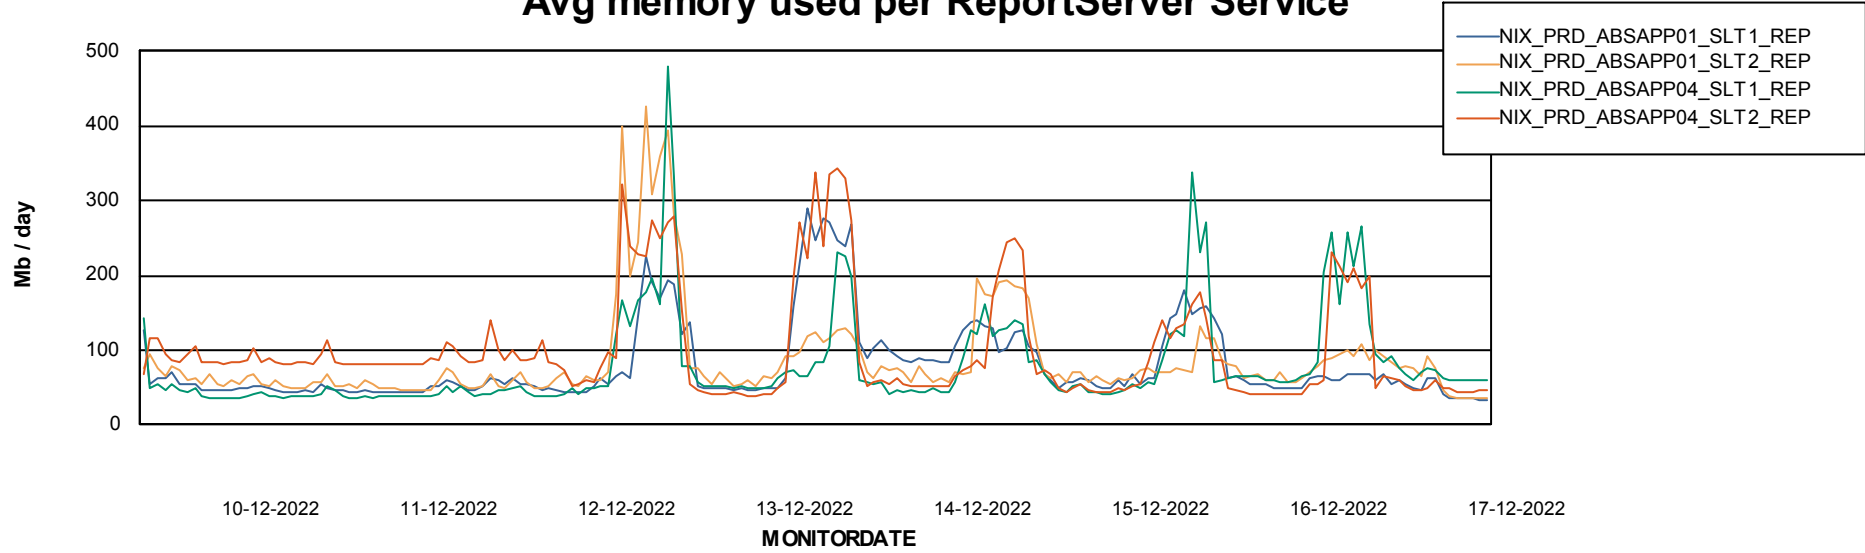

Avg users per day per ABS server

Weekly SLA Customer Report

Customer NIX_Production
Database ID 51

ABSSolute Application ReportServer Services

Avg memory used per ReportServer Service

Weekly SLA Customer Report