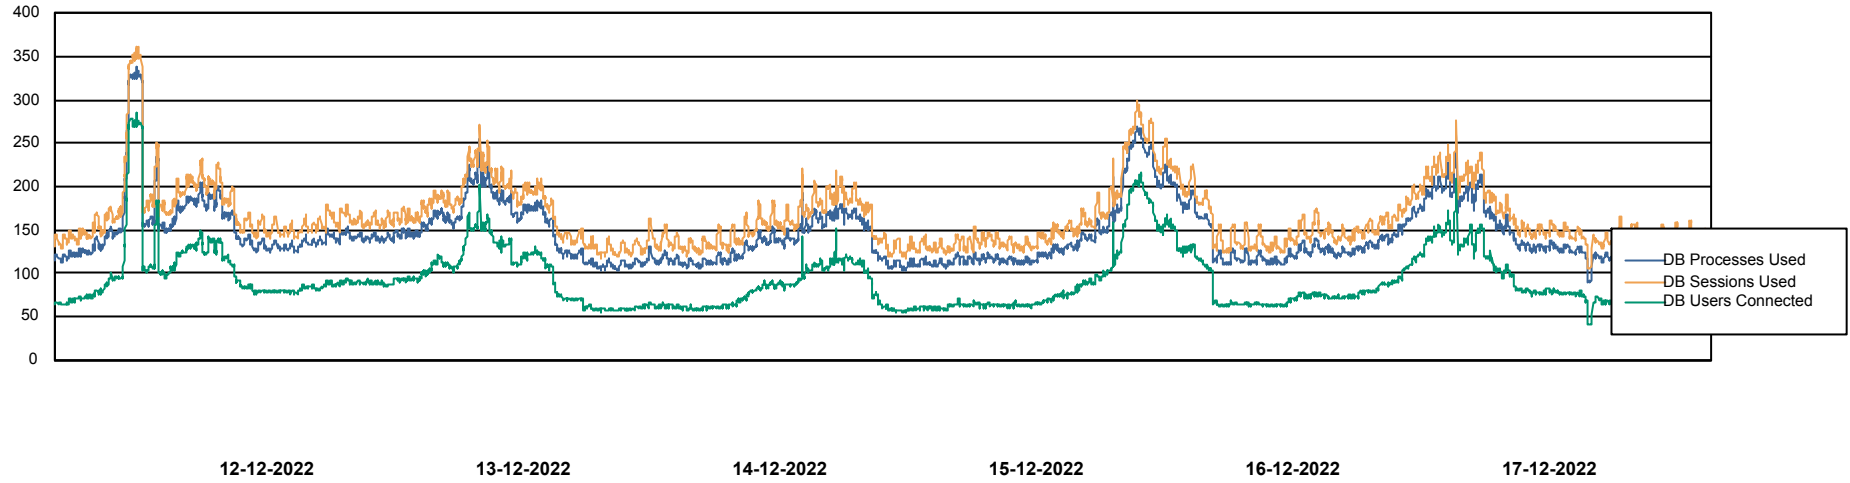

Weekly SLA Customer Report

Customer NIX_Production
Database ID 51

Database Performance NIXDB_BI

Weekly SLA Customer Report

Customer NIX_Production
Database ID 51

Database Performance NIXDB_Production

Weekly SLA Customer Report

Customer NIX_Production
Database ID 51

Database Performance NIXDB_Standby

DB Processes Max 300

Weekly SLA Customer Report

Customer NIX_Production
Database ID 51

DATABASE SIZE NIXDB_BI

Database growth over last month