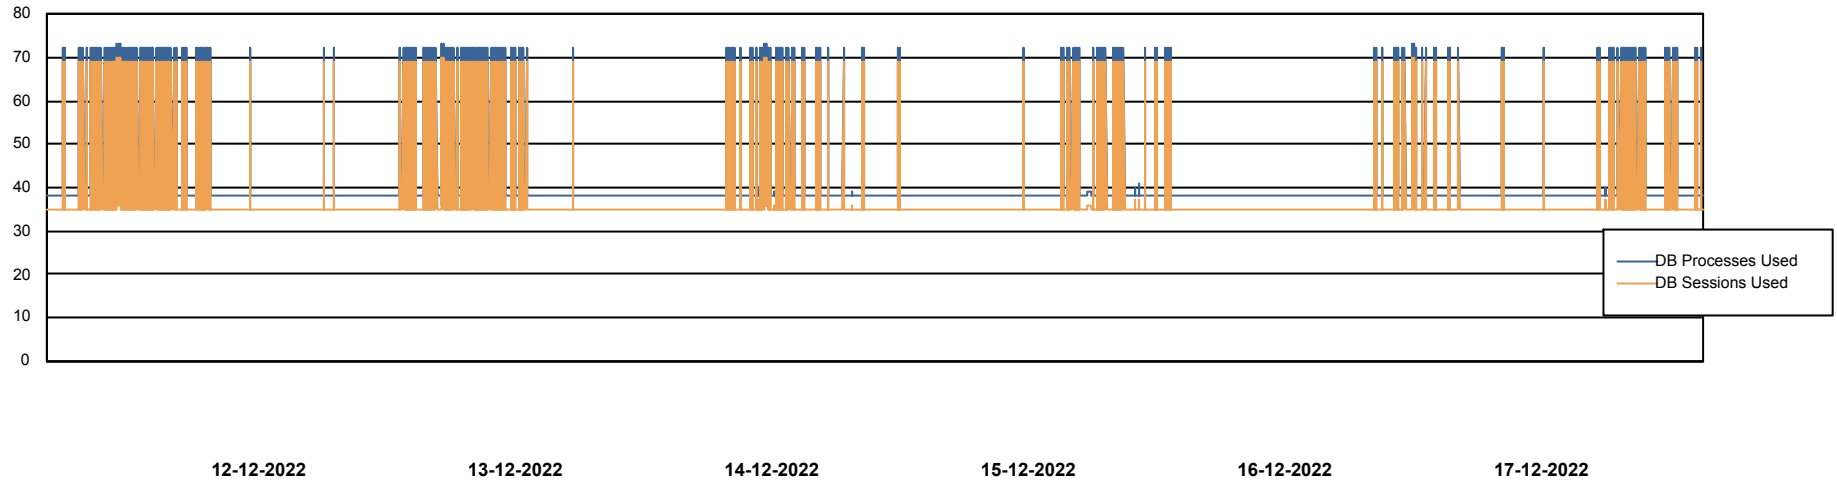

Weekly SLA Customer Report

Customer NIX_Production
Database ID 51

Database Performance NIXDB_BI

Weekly SLA Customer Report

Customer NIX_Production
Database ID 51

Database Performance NIXDB_Production

Weekly SLA Customer Report

Customer NIX_Production
Database ID 51

Database Performance NIXDB_Standby

DB Processes Max 300

Weekly SLA Customer Report

Customer NIX_Production
Database ID 51

DATABASE SIZE NIXDB_BI

Database growth over last month