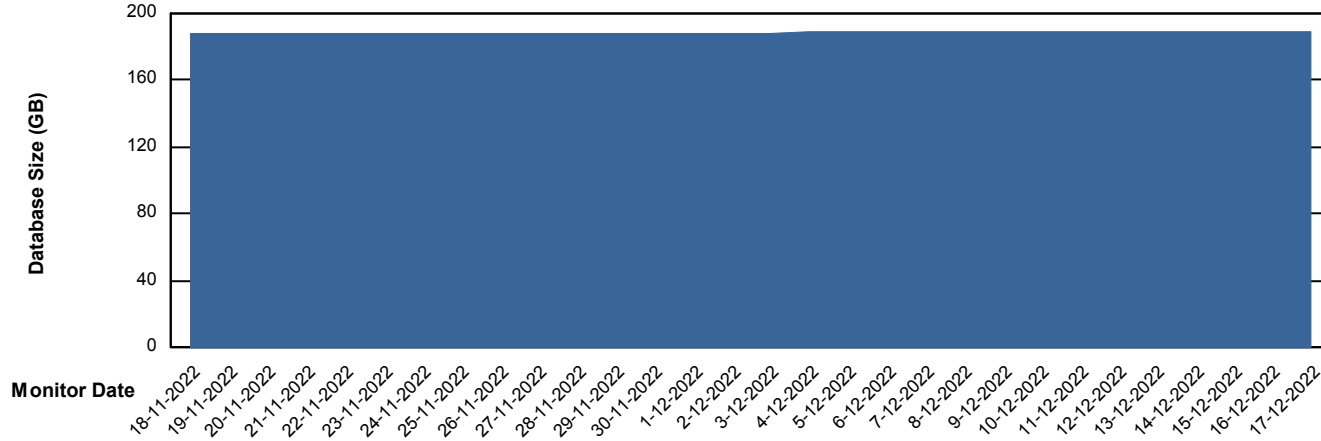

Customer NIX_Production
Database ID 51

Database Performance NIXDB_Standby

DB Processes Max 300

Weekly SLA Customer Report

Customer NIX_Production
Database ID 51

DATABASE SIZE NIXDB_BI

Database growth over last month

DATABASE SIZE NIXDB_Production

Database growth over last month

Weekly SLA Customer Report

Customer NIX_Production
Database ID 51

Database Tablespace NIXDB_BI

Date	Tablespace Name	Filesize (Gb)	Usedsize (Gb)	Percentage free
17-12-2022	ABSDATA	97	78	20
	INDX	132	109	17
16-12-2022	ABSDATA	97	78	20
	INDX	132	109	17
15-12-2022	ABSDATA	97	78	20
	INDX	132	109	17
14-12-2022	ABSDATA	97	78	20
	INDX	132	109	17
13-12-2022	ABSDATA	97	78	20
	INDX	132	109	17
12-12-2022	ABSDATA	97	78	20
	INDX	132	109	17
11-12-2022	ABSDATA	97	78	20
	INDX	132	109	17