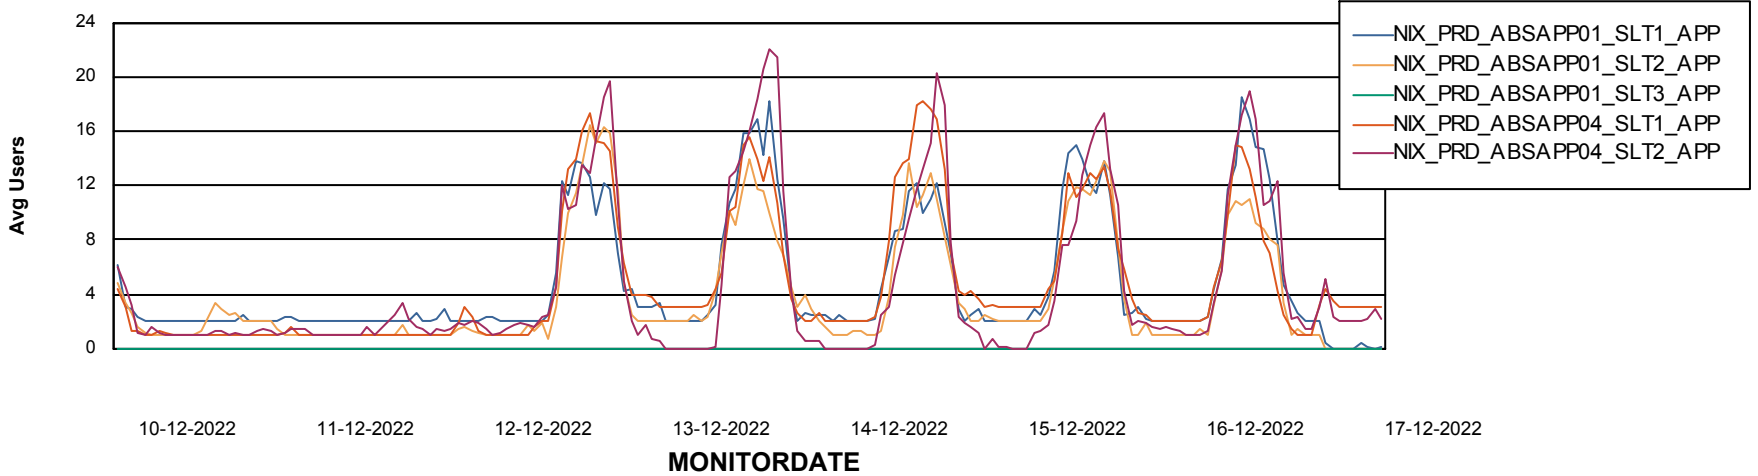

Avg users per day per ABS server