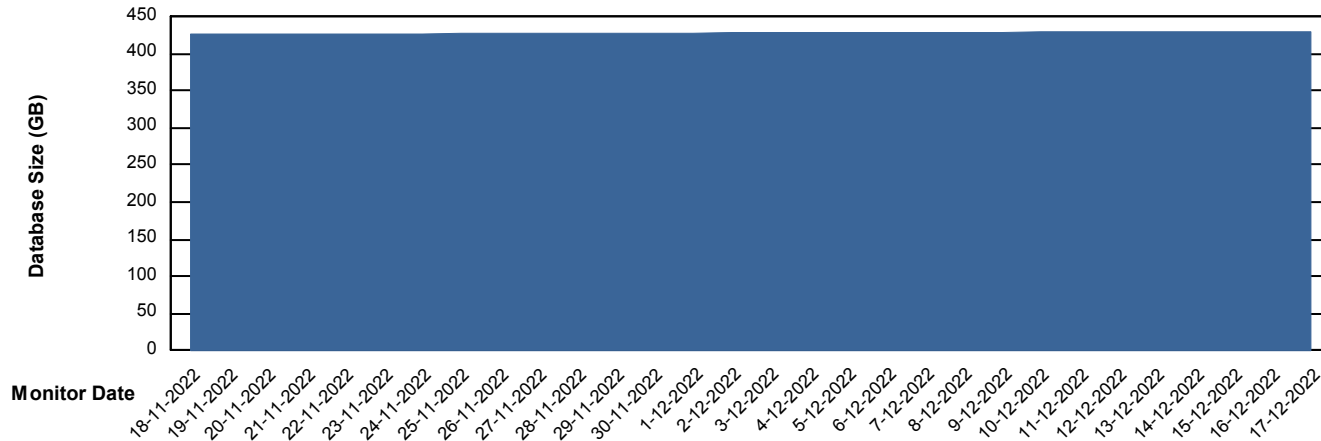

Customer NIX_Production
Database ID 51

Database Performance NIXDB_Standby

DB Processes Max 300

Weekly SLA Customer Report

Customer NIX_Production
Database ID 51

DATABASE SIZE NIXDB_BI

Database growth over last month

DATABASE SIZE NIXDB_Production

Database growth over last month

Weekly SLA Customer Report

Customer NIX_Production
Database ID 51

Database Tablespace NIXDB_BI

Date	Tablespace Name	Filesize (Gb)	Usedsize (Gb)	Percentage free
17-12-2022	ABSDATA	97	78	20
	INDX	132	109	17
16-12-2022	ABSDATA	97	78	20
	INDX	132	109	17
15-12-2022	ABSDATA	97	78	20
	INDX	132	109	17
14-12-2022	ABSDATA	97	78	20
	INDX	132	109	17
13-12-2022	ABSDATA	97	78	20
	INDX	132	109	17
12-12-2022	ABSDATA	97	78	20
	INDX	132	109	17
11-12-2022	ABSDATA	97	78	20
	INDX	132	109	17