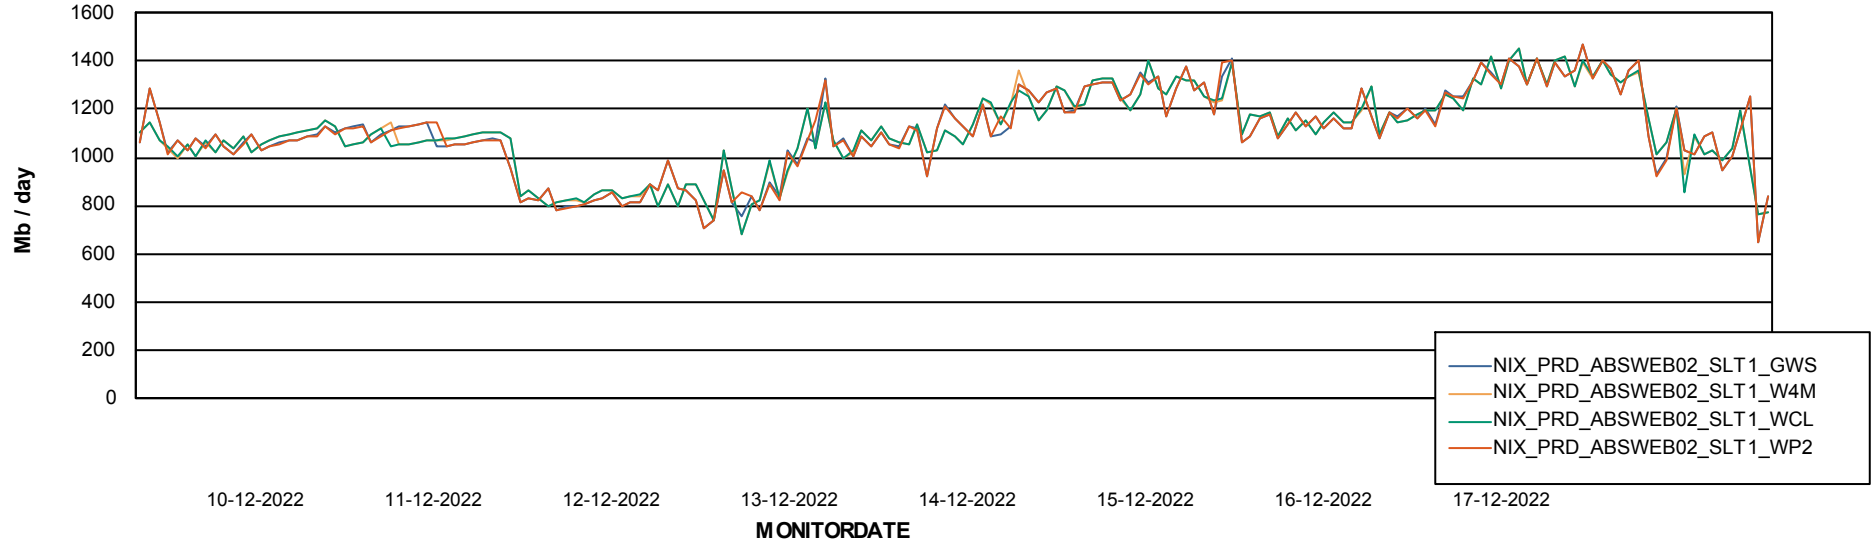

ABSSolute Web Component Services

Avg memory used per ABS Web component