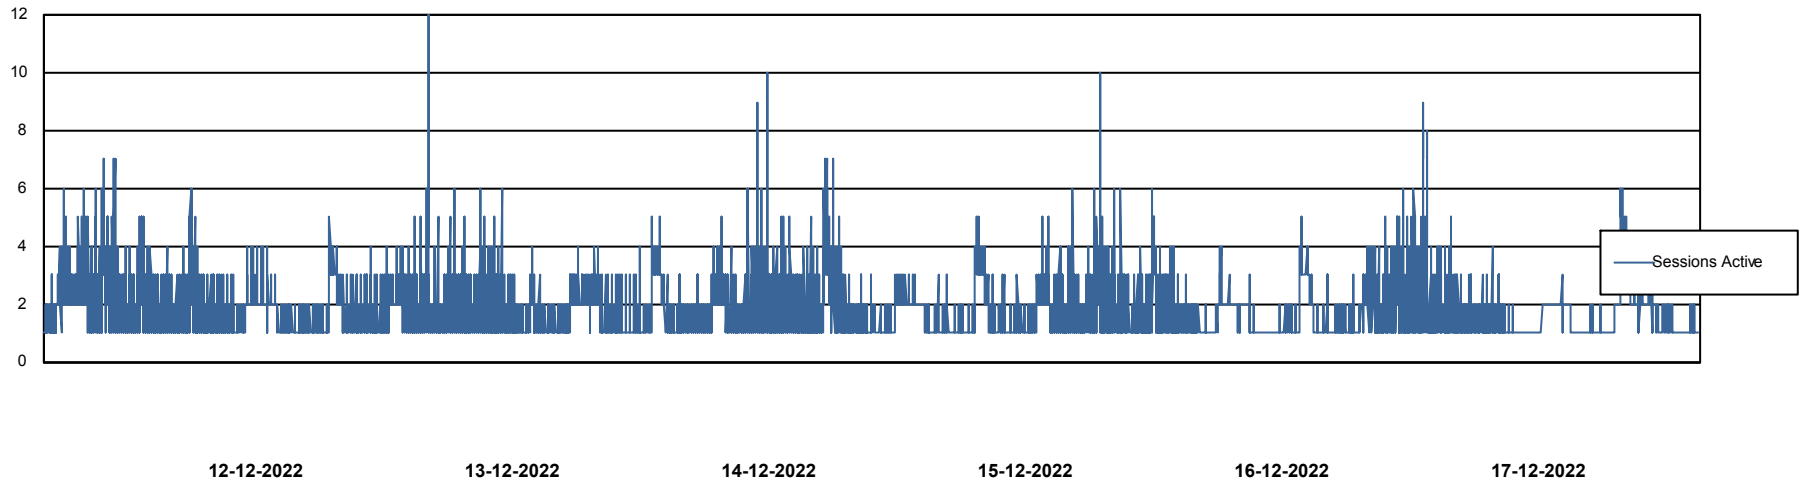

Weekly SLA Customer Report

Customer NIX_Production
Database ID 51

Database Performance NIXDB_BI

Weekly SLA Customer Report

Customer NIX_Production
Database ID 51

Database Performance NIXDB_Production

Weekly SLA Customer Report