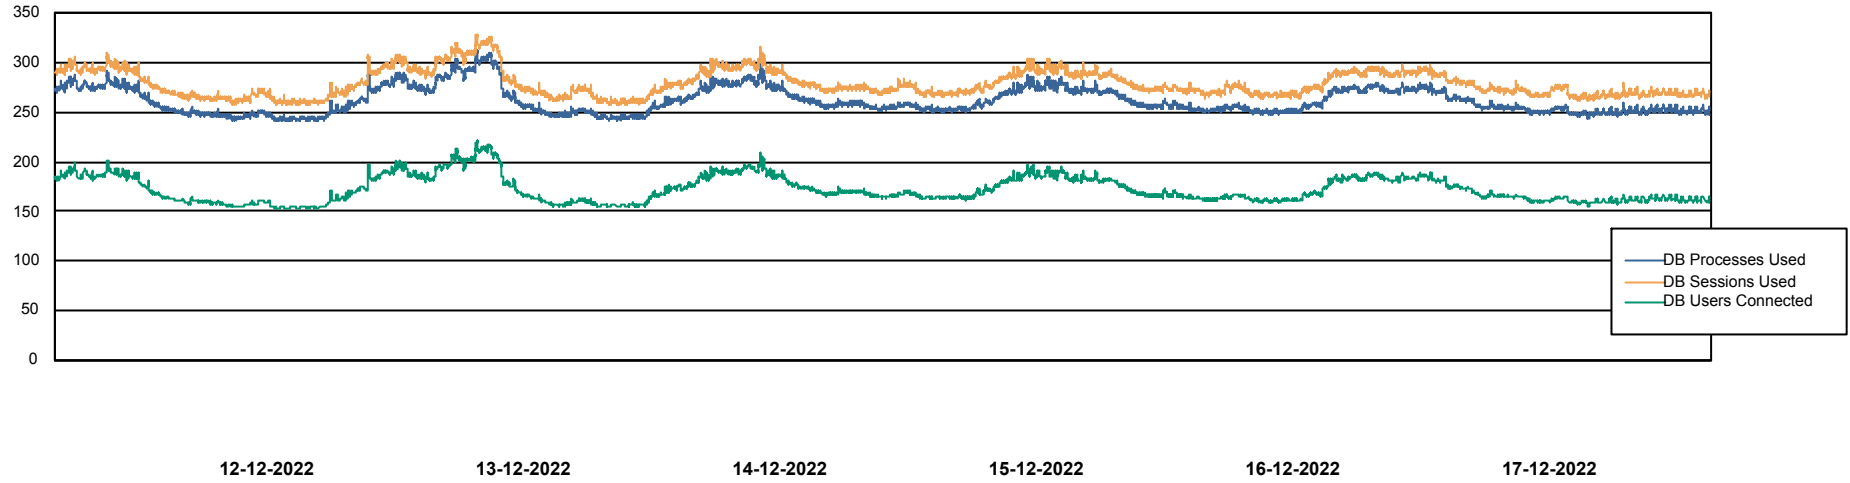

Weekly SLA Customer Report

Customer LTS(CleanLease)_Production
Database ID 126

Database Performance LTS_PROD_CLSABSBI01_BI

Weekly SLA Customer Report

Customer LTS(CleanLease)_Production
Database ID 126

Database Performance LTS_PROD_CLSABSD01_PRDB