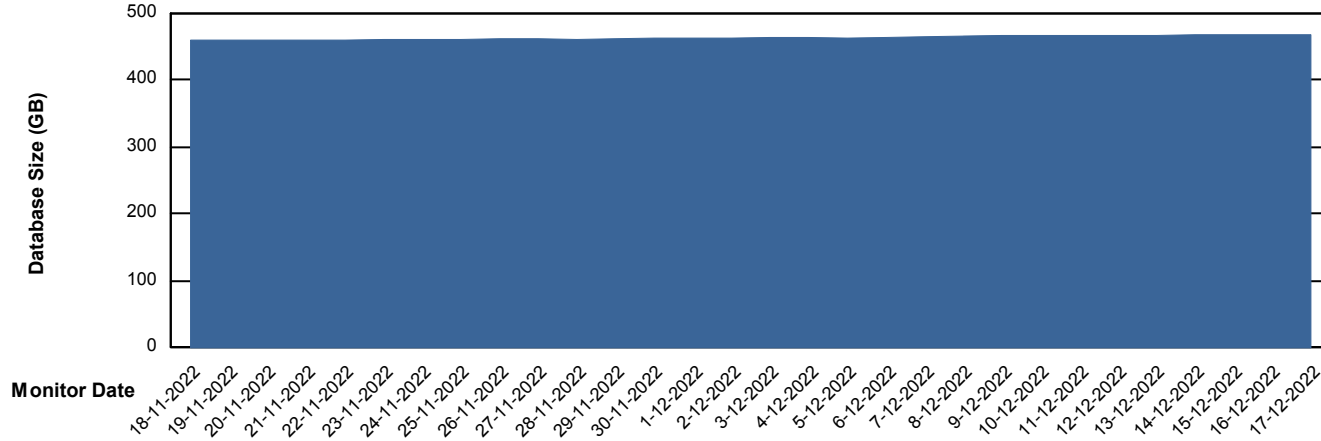

DATABASE SIZE LTS_PROD_CLSABSBI01_BI

Database growth over last month