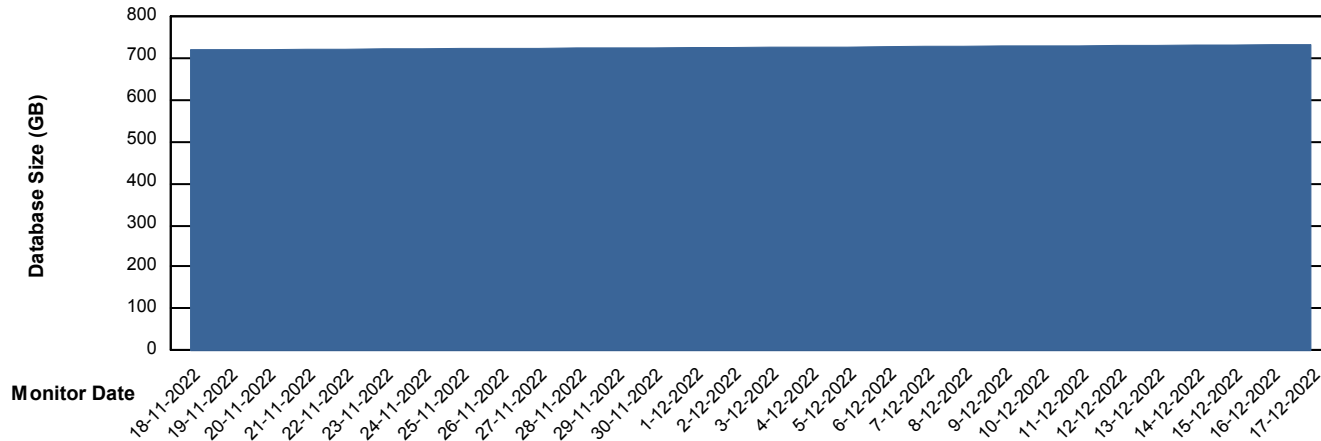

Customer LTS(CleanLease)_Production
Database ID 126

DATABASE SIZE LTS_PROD_CLSABSBI01_BI

Database growth over last month

DATABASE SIZE LTS_PROD_CLSABSDB01_PRDB

Database growth over last month

Weekly SLA Customer Report