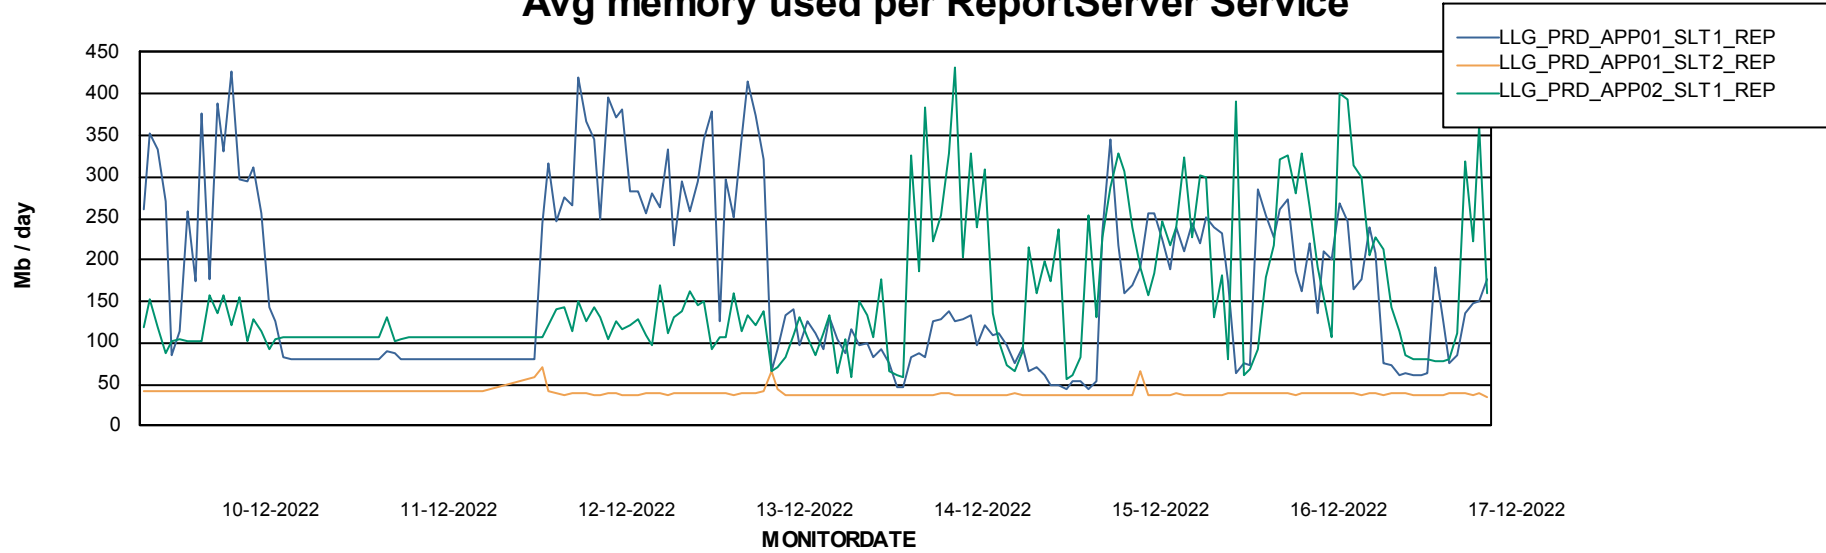

ABSSolute Application Server Services

Avg memory used per ReportServer Service