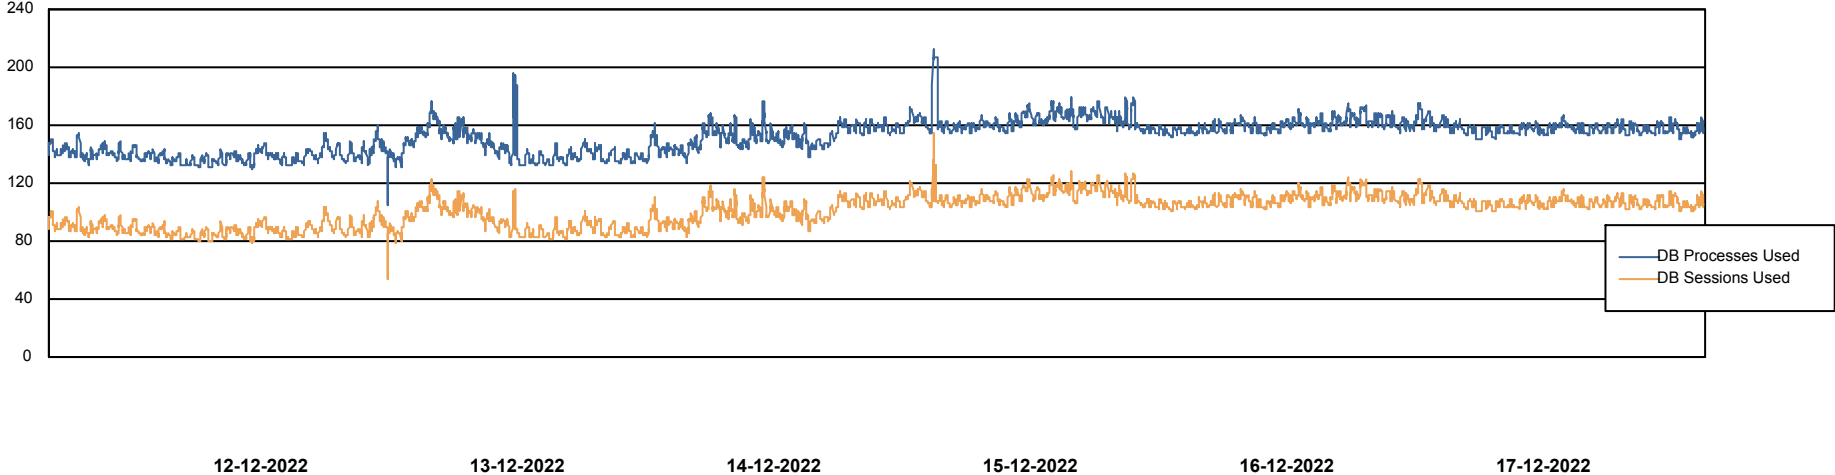

Database Performance LLGDB_Production

DB Processes Max 300
DB Processes Max 4