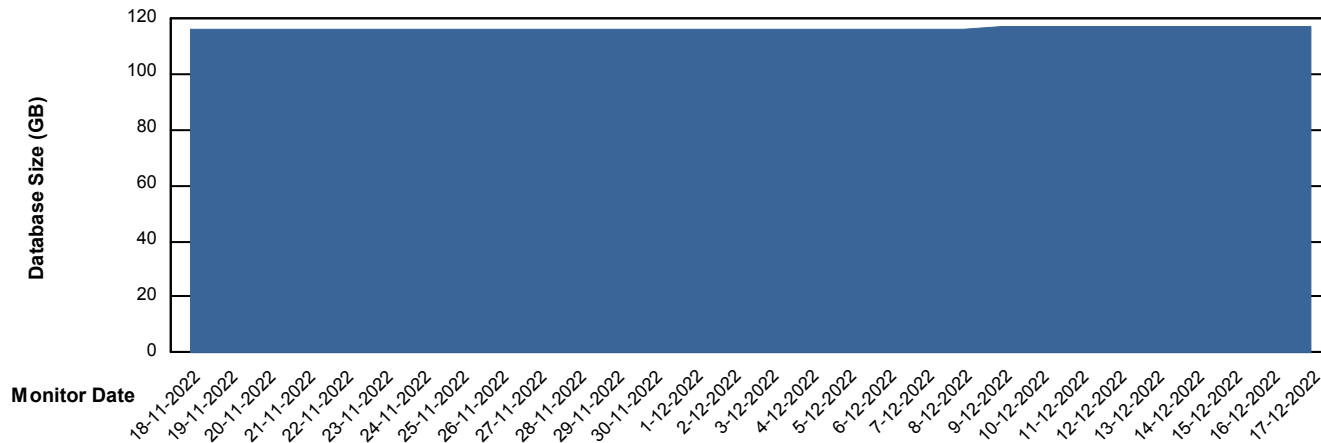

Weekly SLA Customer Report

Customer LLG_Production
Database ID 53

DATABASE SIZE LLGDB_Production

Database growth over last month

DATABASE SIZE LLGDBBI_Production

Database growth over last month

Weekly SLA Customer Report