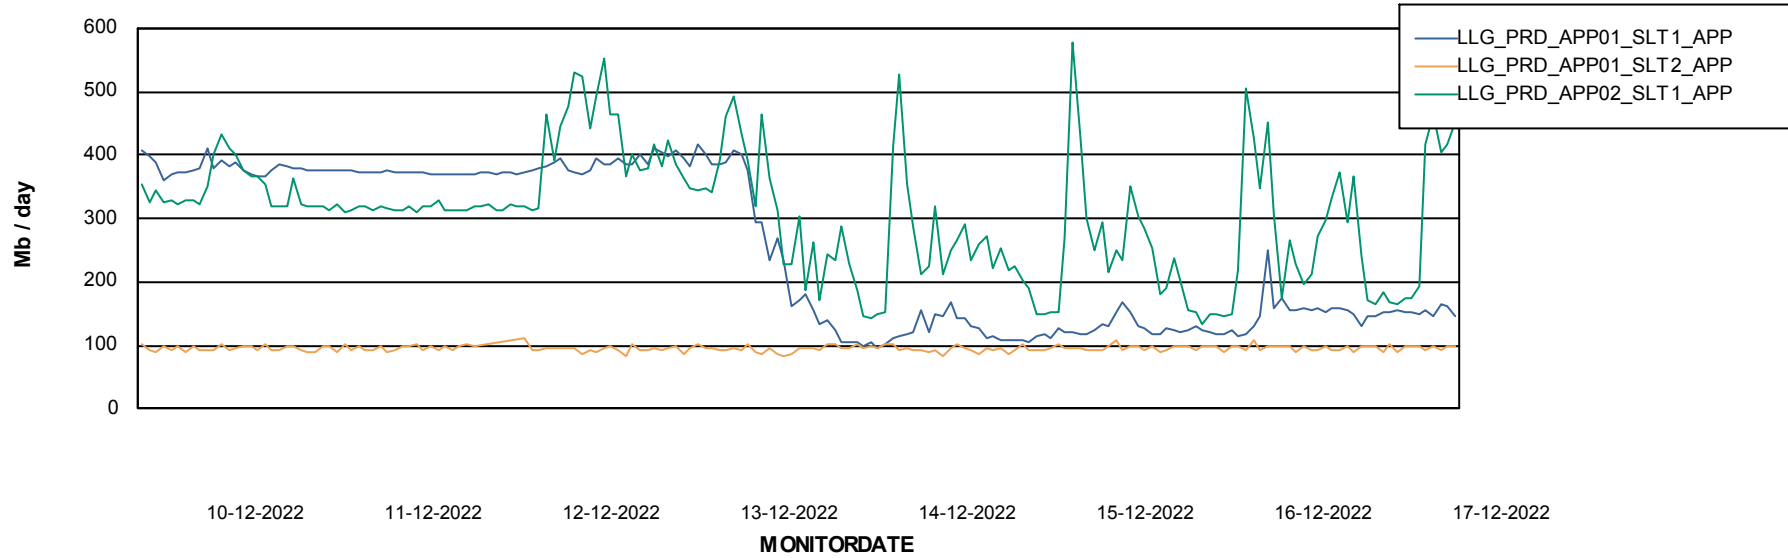

ABSSolute Application Server Services

Avg memory used per ABS Server Service