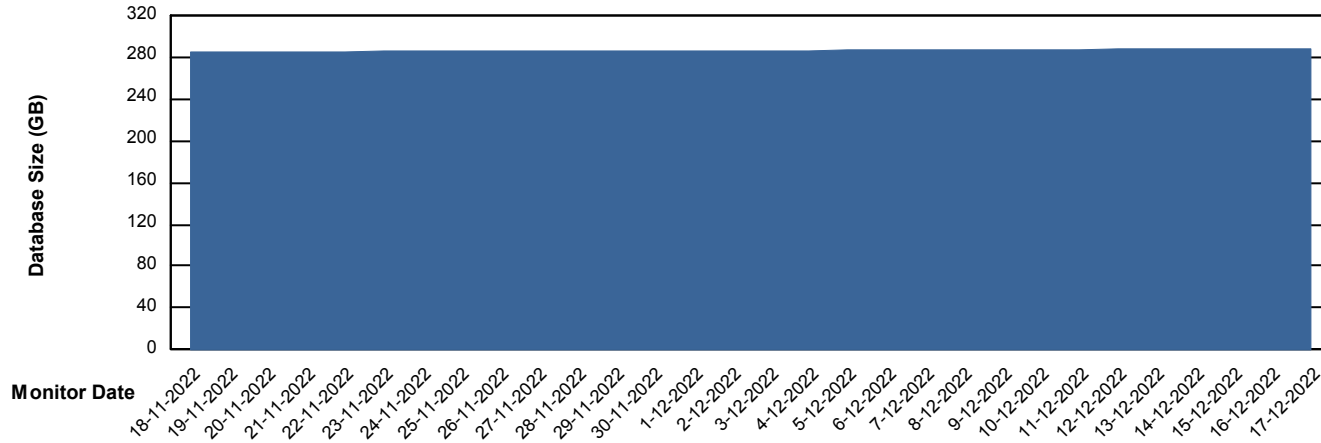

Database Performance LLGDB_Standby_TS2

DB Processes Max 300
DB Processes Max 4
DB Processes Max 0

Weekly SLA Customer Report

Customer LLG_Production
Database ID 53

Database Performance LLGDBBI_Production

DB Processes Max 1,000

Weekly SLA Customer Report

Customer LLG_Production
Database ID 53

DATABASE SIZE LLGDB_Production

Database growth over last month

DATABASE SIZE LLGDBBI_Production

Database growth over last month

Weekly SLA Customer Report