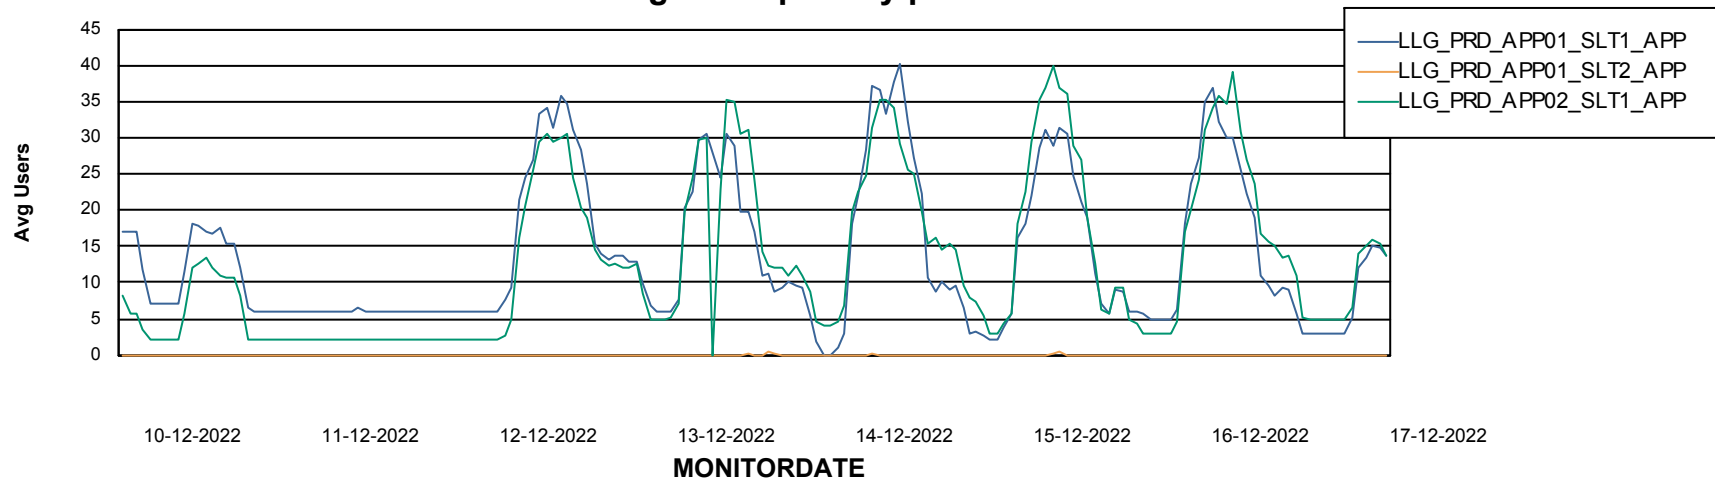

Avg users per day per ABS server