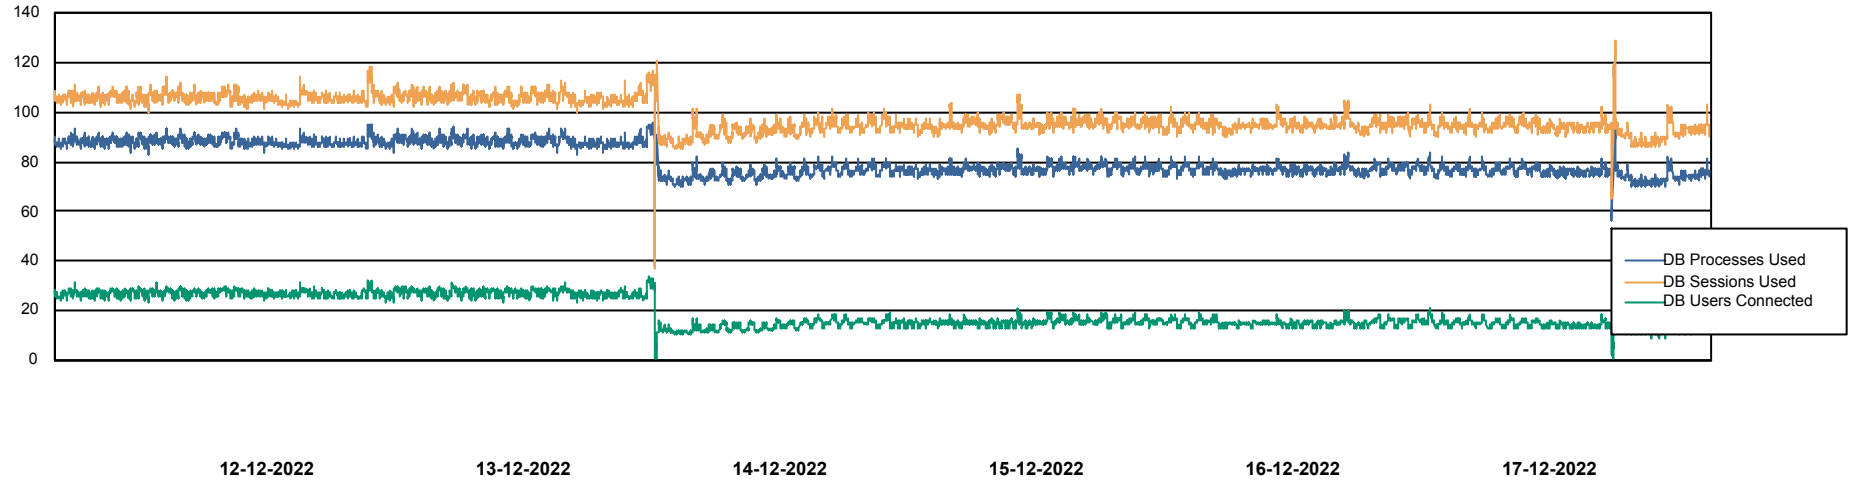

Database Performance BI-DBSRV_DB