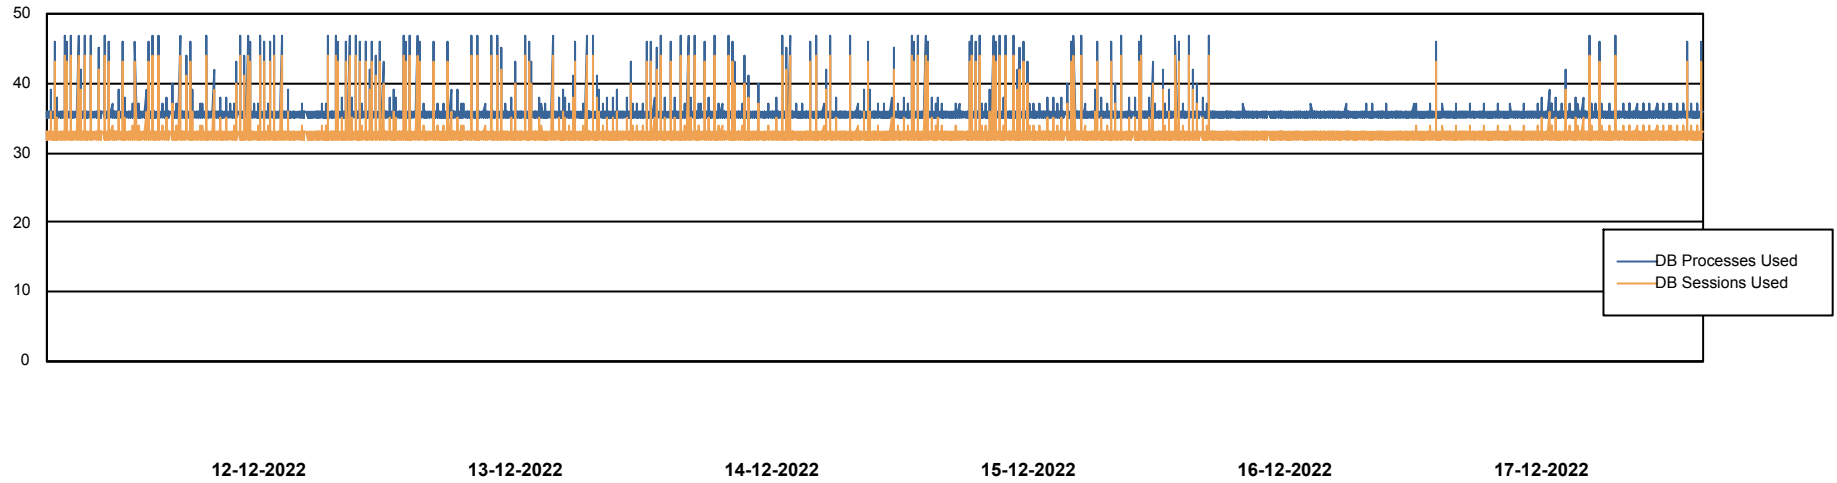

Database Performance KBR_PRD_DB-SRV2_SDB

DB Processes Max 1,000