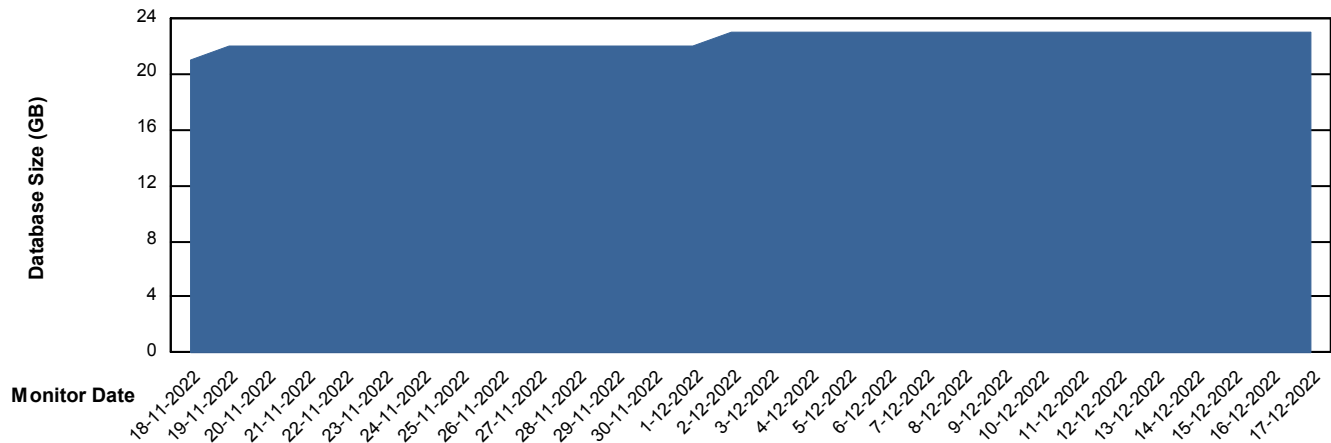

DATABASE SIZE KBR_PRD_DB-SRV1_DB

Database growth over last month