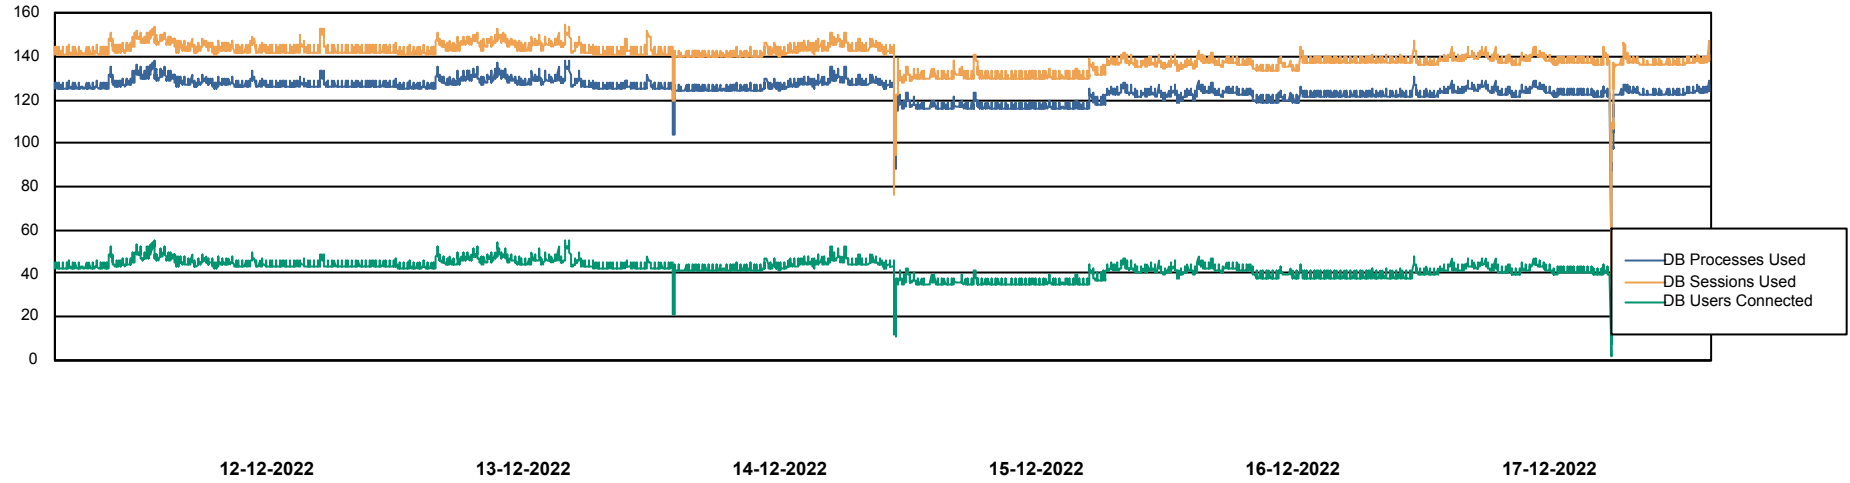

Weekly SLA Customer Report

Customer KBR_Production
Database ID 117

Database Performance BI-DBSRV_DB

Weekly SLA Customer Report

Customer KBR_Production
Database ID 117

Database Performance KBR_PRD_DB-SRV1_DB