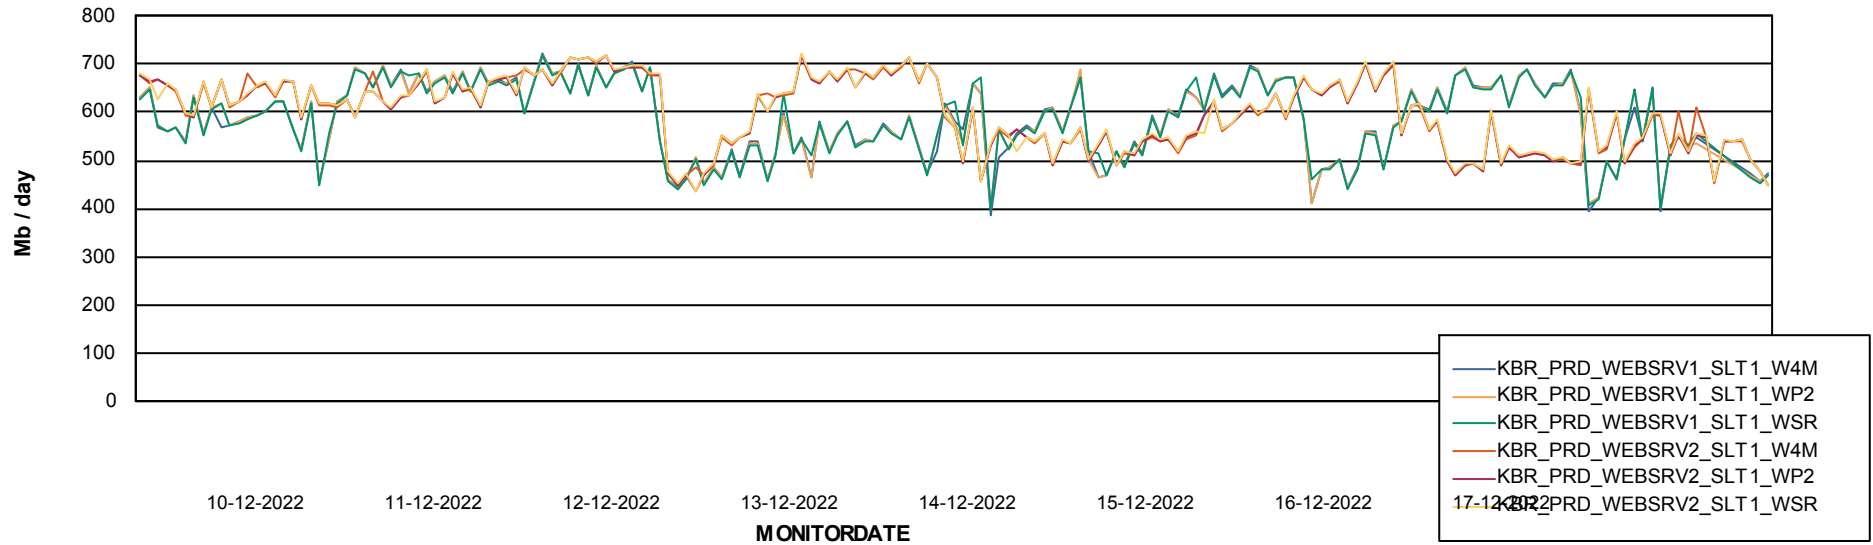

ABSSolute Web Component Services

Avg memory used per ABS Web component