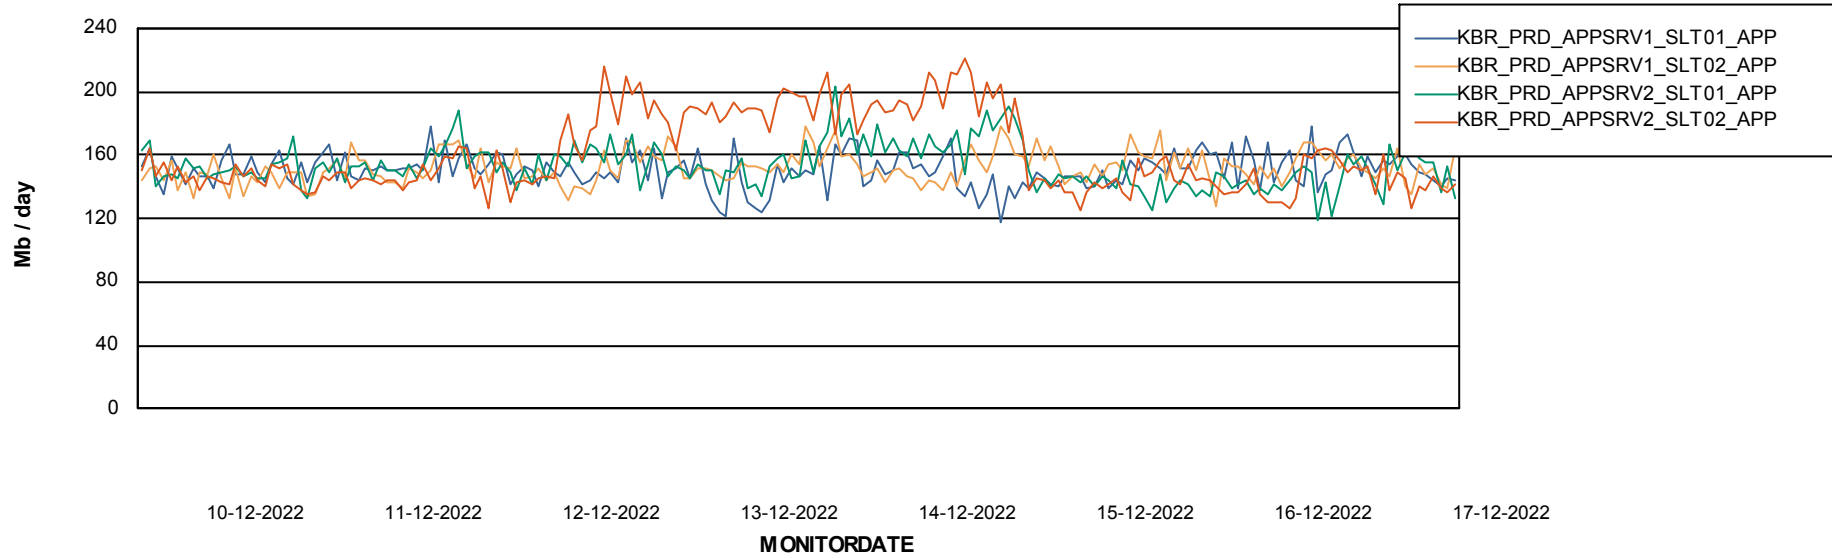

ABSolute Application Server Services

Avg memory used per ABS Server Service