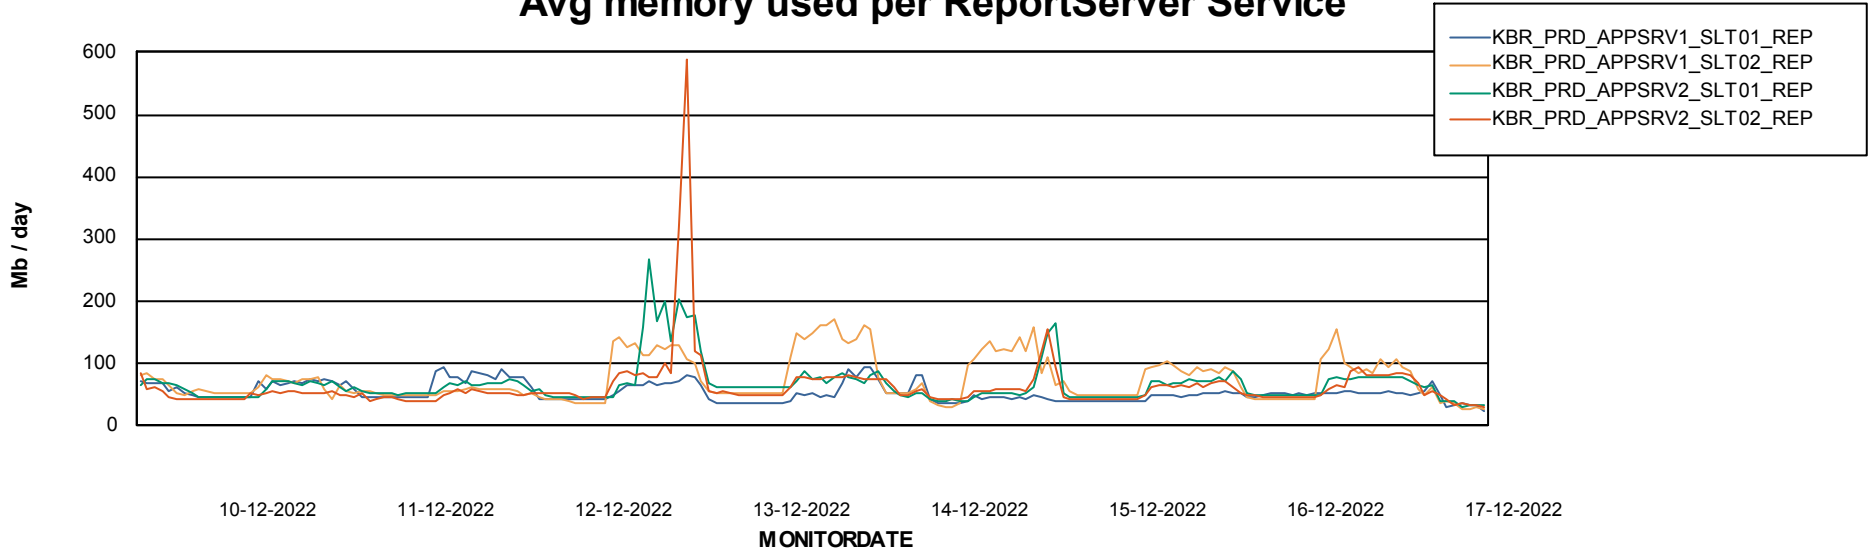

ABSSolute Application Server Services

Avg memory used per ReportServer Service