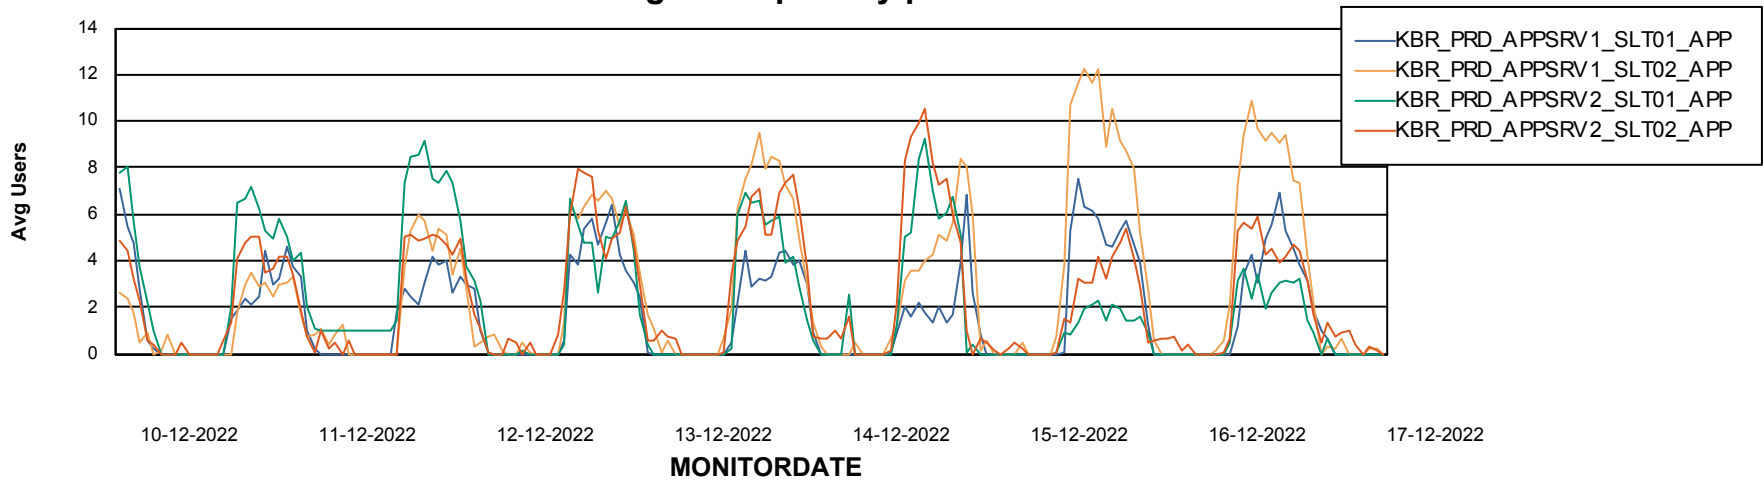

Avg users per day per ABS server