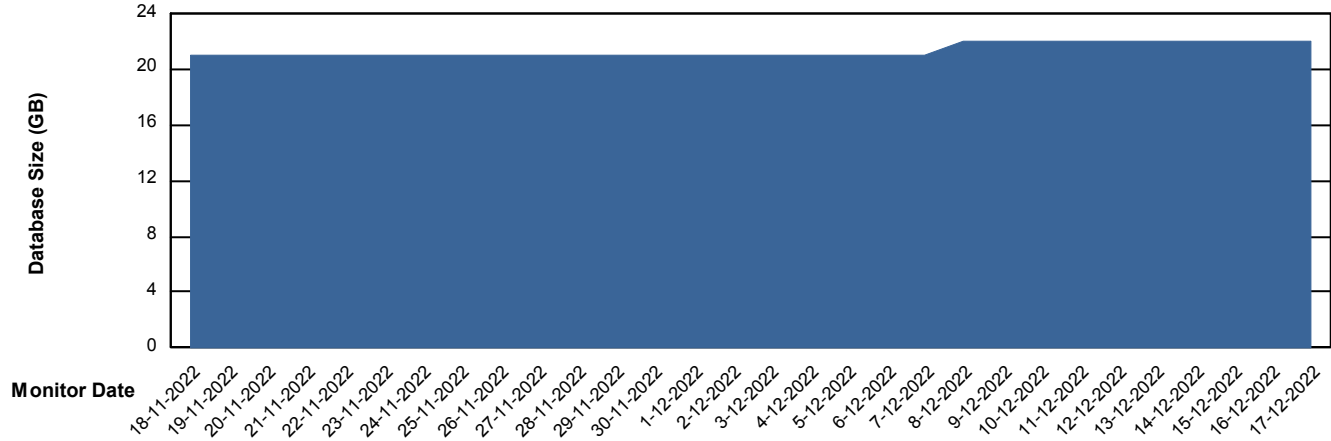

Weekly SLA Customer Report

Customer KBR_Production
Database ID 117

Database Performance BI-DBSRV_DB

Weekly SLA Customer Report

Customer KBR_Production
Database ID 117

Database Performance KBR_PRD_DB-SRV1_DB

Weekly SLA Customer Report

Customer KBR_Production
Database ID 117

Database Performance KBR_PRD_DB-SRV2_SDB

DB Processes Max 1,000

Weekly SLA Customer Report

Customer KBR_Production
Database ID 117

DATABASE SIZE BI-DBSRV_DB

Database growth over last month

DATABASE SIZE KBR_PRD_DB-SRV1_DB

Database growth over last month

Weekly SLA Customer Report

Customer KBR_Production
Database ID 117

Database Tablespace BI-DBSRV_DB

Date	Tablespace Name	Filesize (Gb)	Usedsize (Gb)	Percentage free
17-12-2022	ABSDATA	11	9	20
	INDX	12	10	16
16-12-2022	ABSDATA	11	9	20
	INDX	12	10	16
15-12-2022	ABSDATA	11	9	20
	INDX	12	10	17
14-12-2022	ABSDATA	11	9	20
	INDX	12	10	17
13-12-2022	ABSDATA	11	9	21
	INDX	12	10	17
12-12-2022	ABSDATA	11	9	21
	INDX	12	10	17
11-12-2022	ABSDATA	11	9	21
	INDX	12	10	18