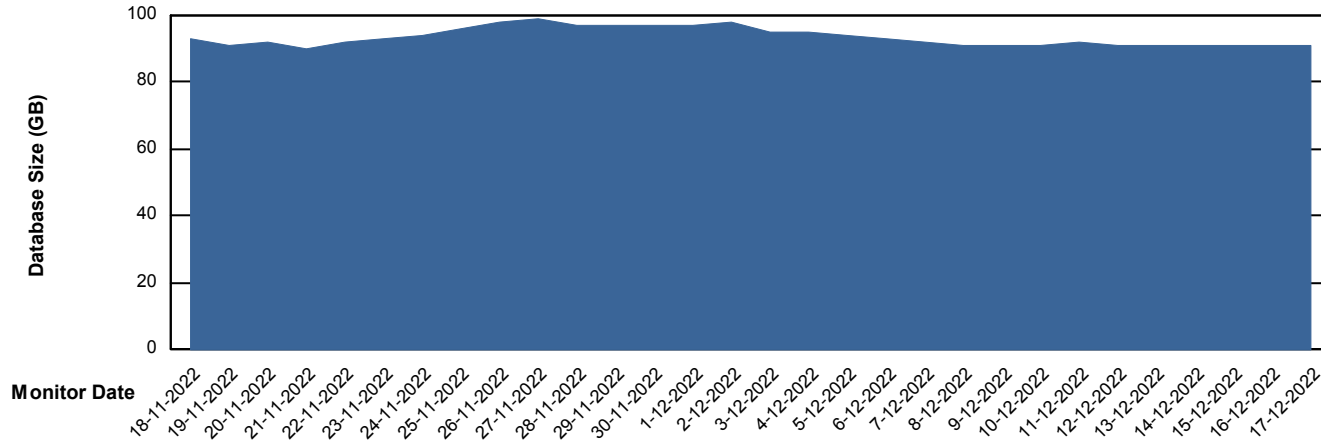

Database Performance JSG_PRD_SAREK_DB

Weekly SLA Customer Report

Customer JSG_Production
Database ID 102

DATABASE SIZE JSG_PRD_BASHIR_DB

Database growth over last month

DATABASE SIZE JSG_PRD_PICARD_DB_old

Database growth over last month