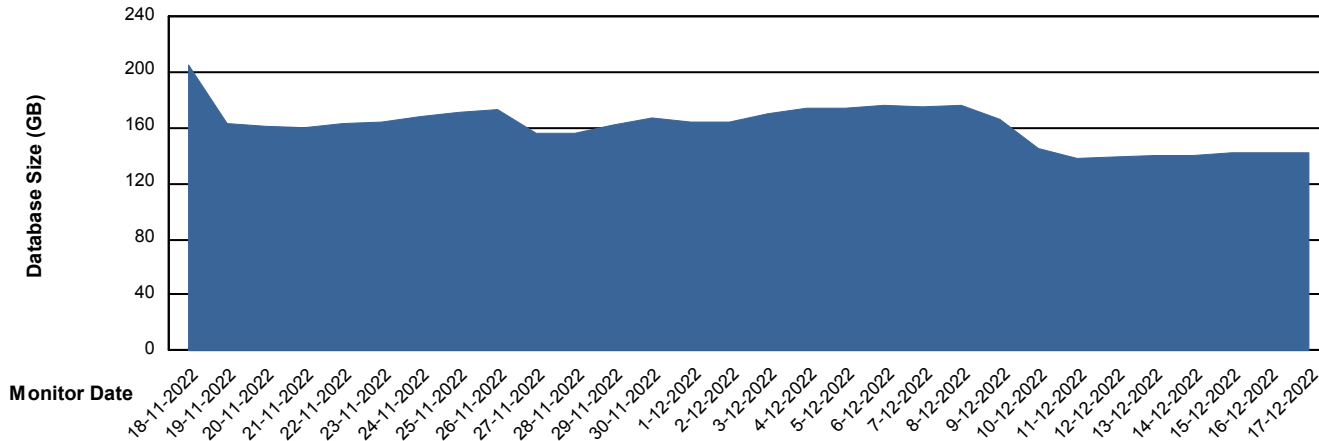

Weekly SLA Customer Report

Customer JSG_Production
Database ID 102

DATABASE SIZE JSG_PRD_RIKER_DB

Database growth over last month

DATABASE SIZE JSG_PRD_SAREK_DB

Database growth over last month

Weekly SLA Customer Report