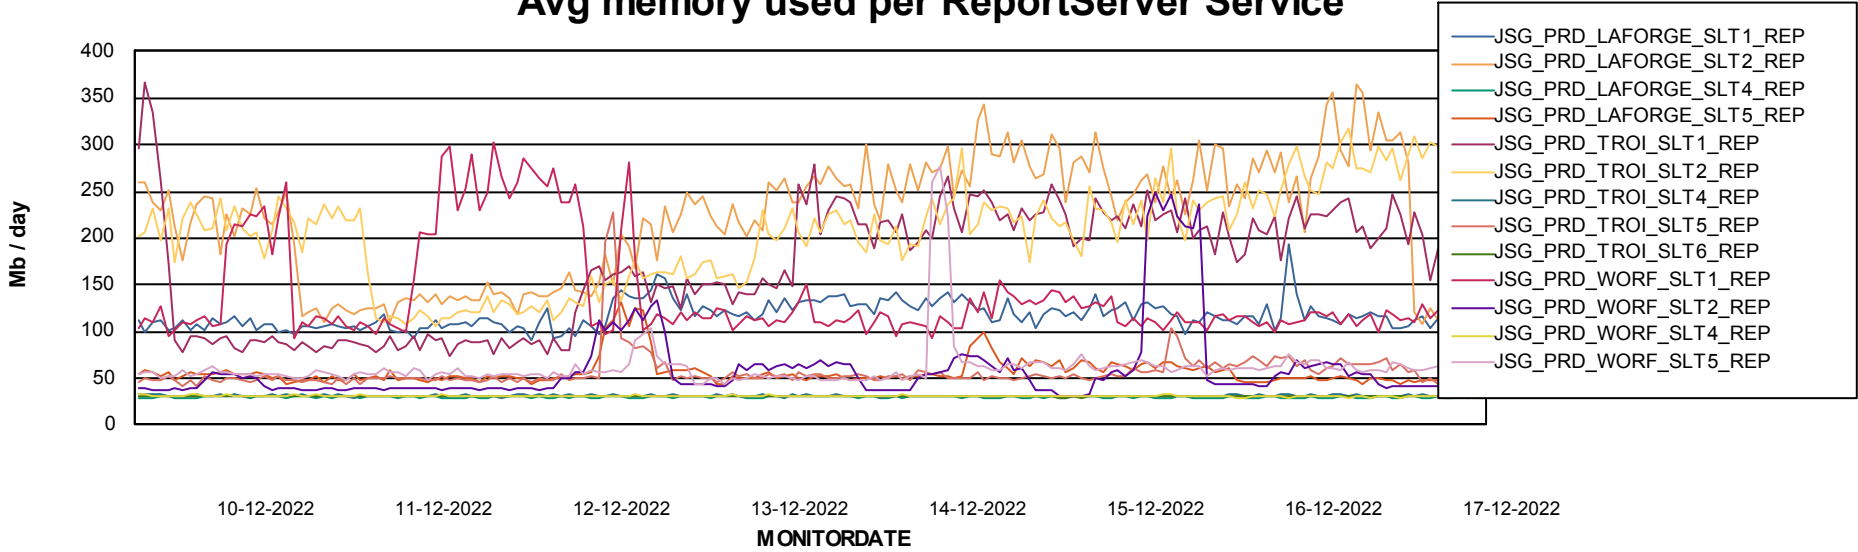

ABSSolute Application ReportServer Services

Avg memory used per ReportServer Service