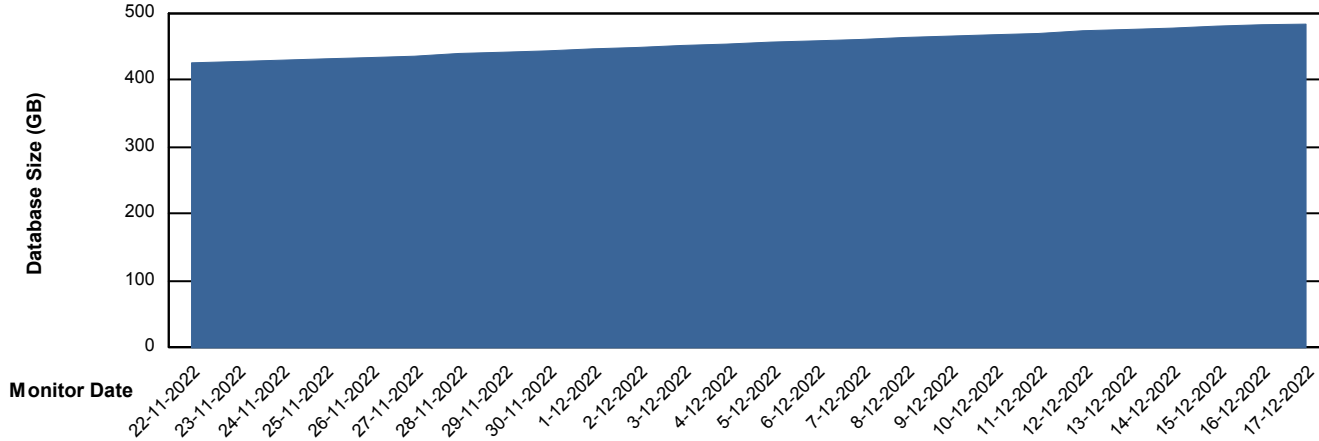

Database Performance JSG_PRD_SAREK_DB

Weekly SLA Customer Report

Customer JSG_Production
Database ID 102

DATABASE SIZE JSG_PRD_BASHIR_DB

Database growth over last month

DATABASE SIZE JSG_PRD_PICARD_DB_old

Database growth over last month

Weekly SLA Customer Report

Customer JSG_Production
Database ID 102

DATABASE SIZE JSG_PRD_RIKER_DB

Database growth over last month

DATABASE SIZE JSG_PRD_SAREK_DB

Database growth over last month

Weekly SLA Customer Report