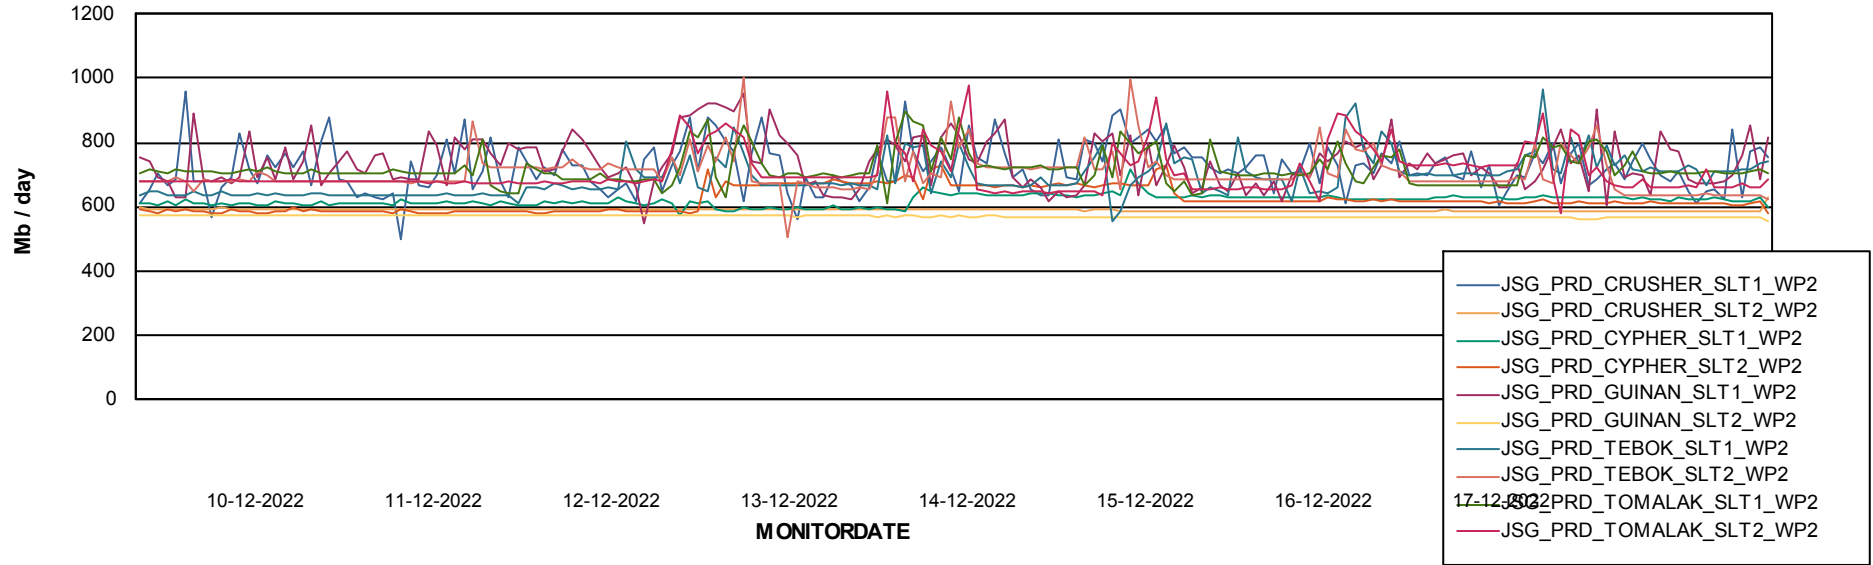

ABSSolute Application ReportServer Services

Avg memory used per ReportServer Service

Weekly SLA Customer Report

Customer JSG_Production
Database ID 102

ABSSolute Web Component Services

Avg memory used per ABS Web component