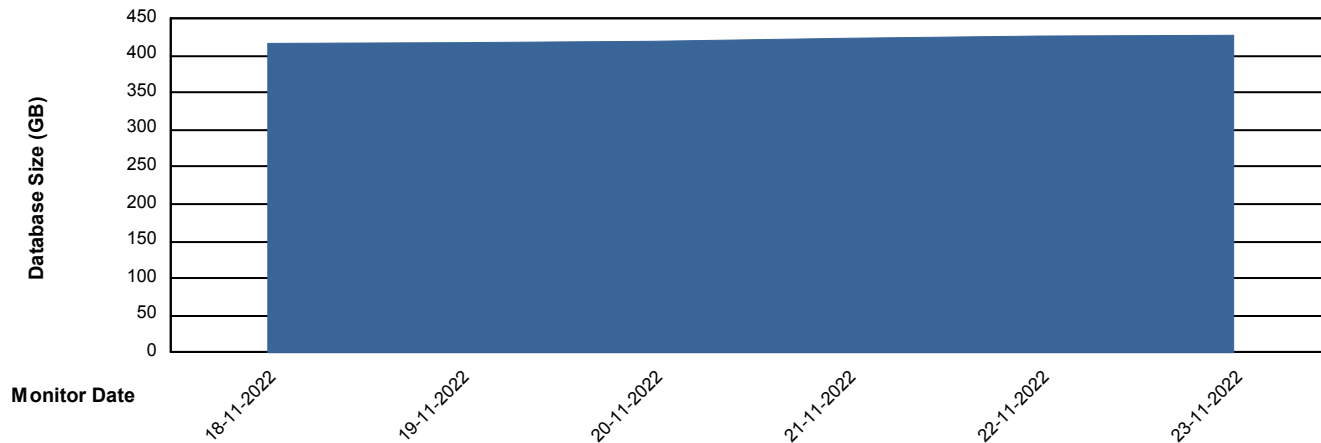

Database Performance JSG_PRD_SAREK_DB

Weekly SLA Customer Report

Customer JSG_Production
Database ID 102

DATABASE SIZE JSG_PRD_BASHIR_DB

Database growth over last month

DATABASE SIZE JSG_PRD_PICARD_DB_old

Database growth over last month

Weekly SLA Customer Report

Customer JSG_Production
Database ID 102

DATABASE SIZE JSG_PRD_RIKER_DB

Database growth over last month

DATABASE SIZE JSG_PRD_SAREK_DB

Database growth over last month

Weekly SLA Customer Report