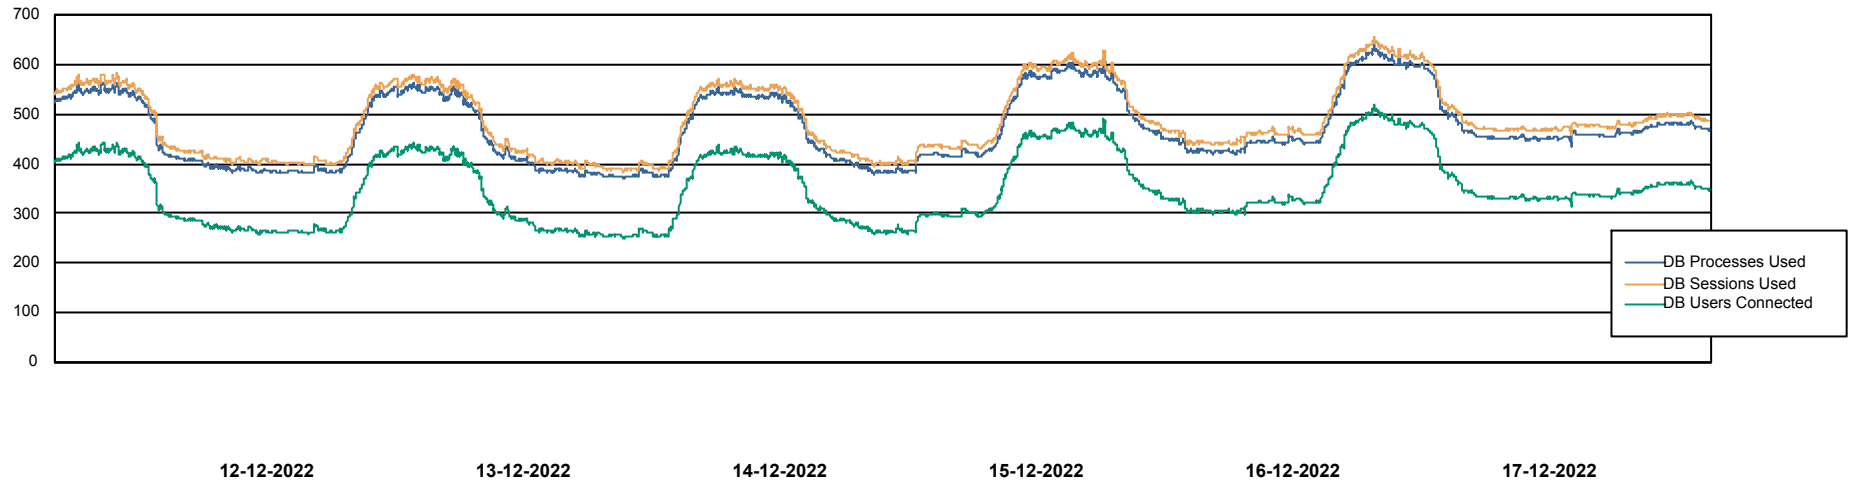

DB Processes Max 1,000
DB Processes Max 4
DB Processes Max 0

Weekly SLA Customer Report

Customer JSG_Production
Database ID 102

Database Performance JSG_PRD_RIKER_DB

Weekly SLA Customer Report

Customer JSG_Production
Database ID 102