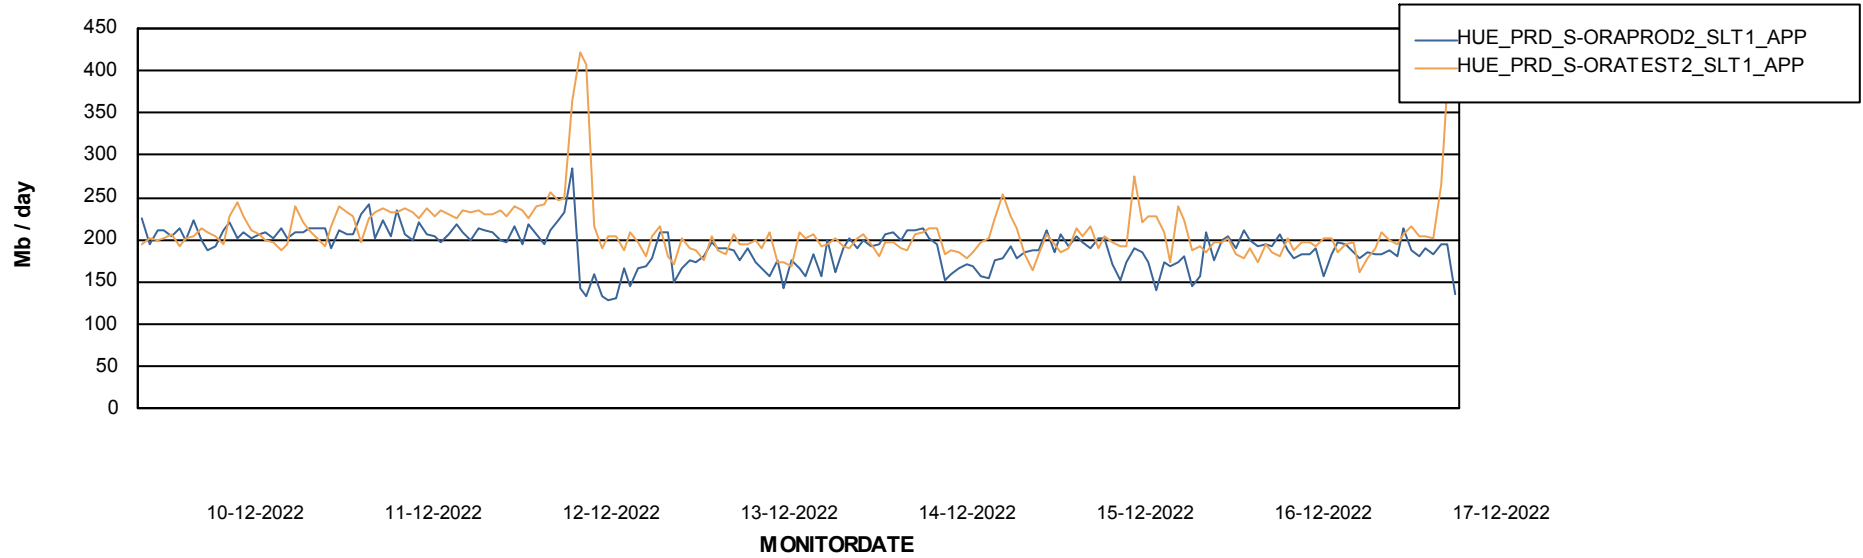

ABSSolute Application Server Services

Avg memory used per ABS Server Service