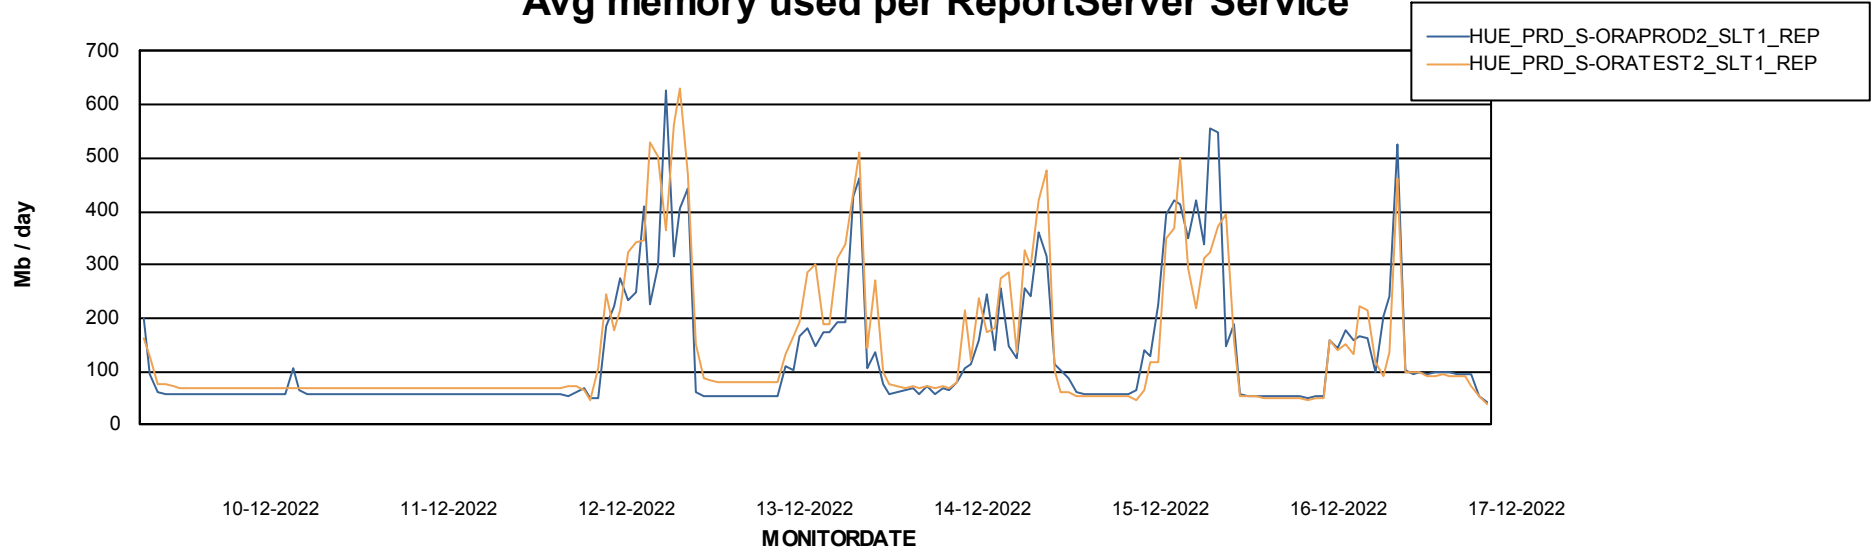

Avg memory used per ABS Server Service

Avg users per day per ABS server

Weekly SLA Customer Report

Customer HUE_Production
Database ID 154

ABSSolute Application ReportServer Services

Avg memory used per ReportServer Service