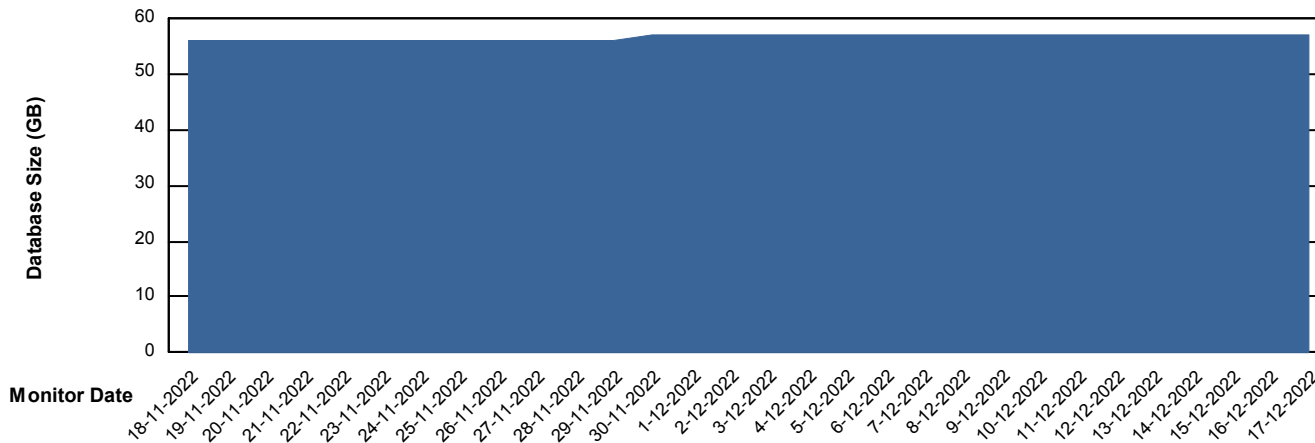

DATABASE SIZE ELJDB_Production

Database growth over last month