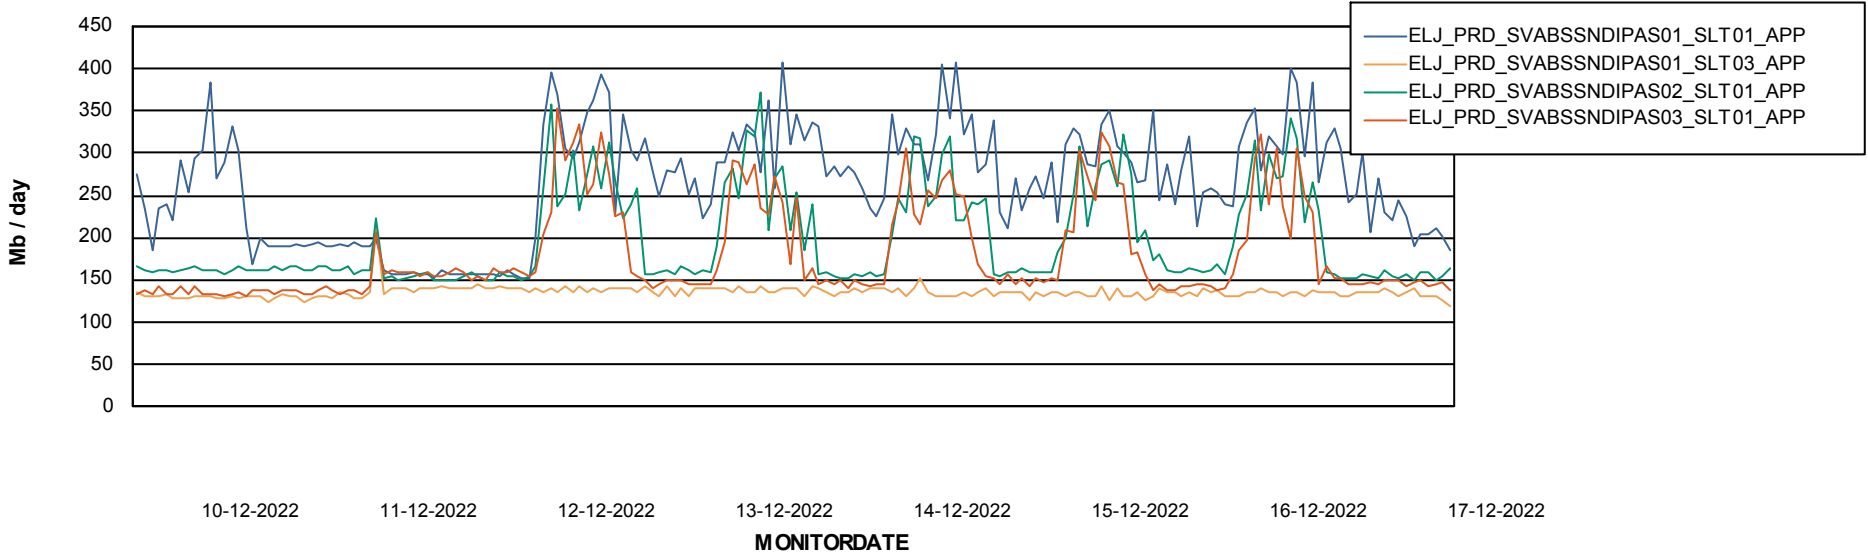

ABSSolute Application Server Services

Avg memory used per ABS Server Service