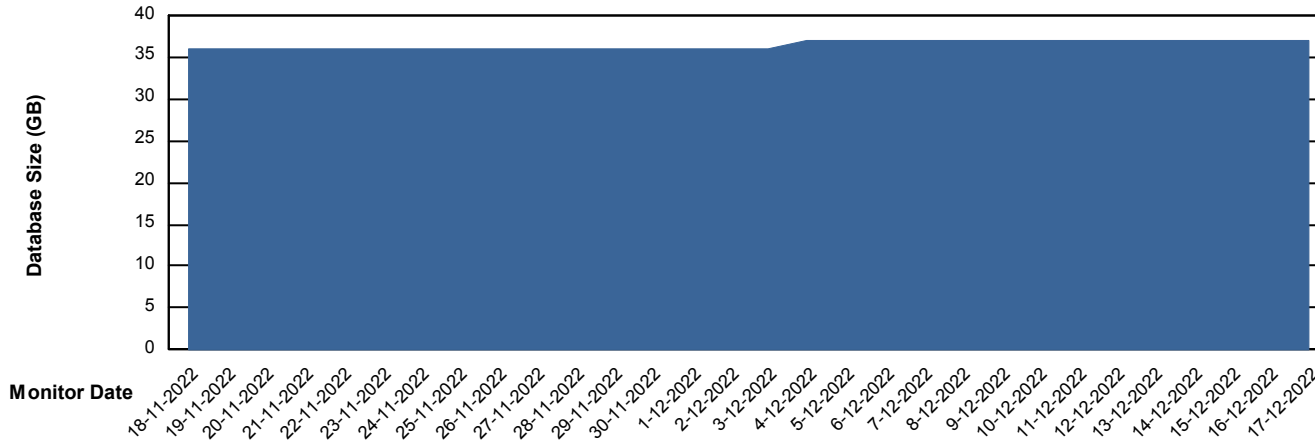

Customer ELJ Production
Database ID 72

Database Performance ELJDB_Standby

DB Processes Max 4
DB Sessions Max 600

Weekly SLA Customer Report

Customer ELJ Production
Database ID 72

DATABASE SIZE ELJDB_BI

Database growth over last month

DATABASE SIZE ELJDB_Production

Database growth over last month

Weekly SLA Customer Report

Customer ELJ Production
Database ID 72

Database Tablespace ELJDB_BI

Date	Tablespace Name	Filesize (Gb)	Usedsize (Gb)	Percentage free
17-12-2022	ABSDATA	22	14	35
	INDX	26	19	25
16-12-2022	ABSDATA	22	14	35
	INDX	26	19	25
15-12-2022	ABSDATA	22	14	36
	INDX	26	19	25
14-12-2022	ABSDATA	22	14	36
	INDX	26	19	26
13-12-2022	ABSDATA	22	14	36
	INDX	26	19	26
12-12-2022	ABSDATA	21	14	33
	INDX	23	19	16
11-12-2022	ABSDATA	21	14	33
	INDX	23	19	16