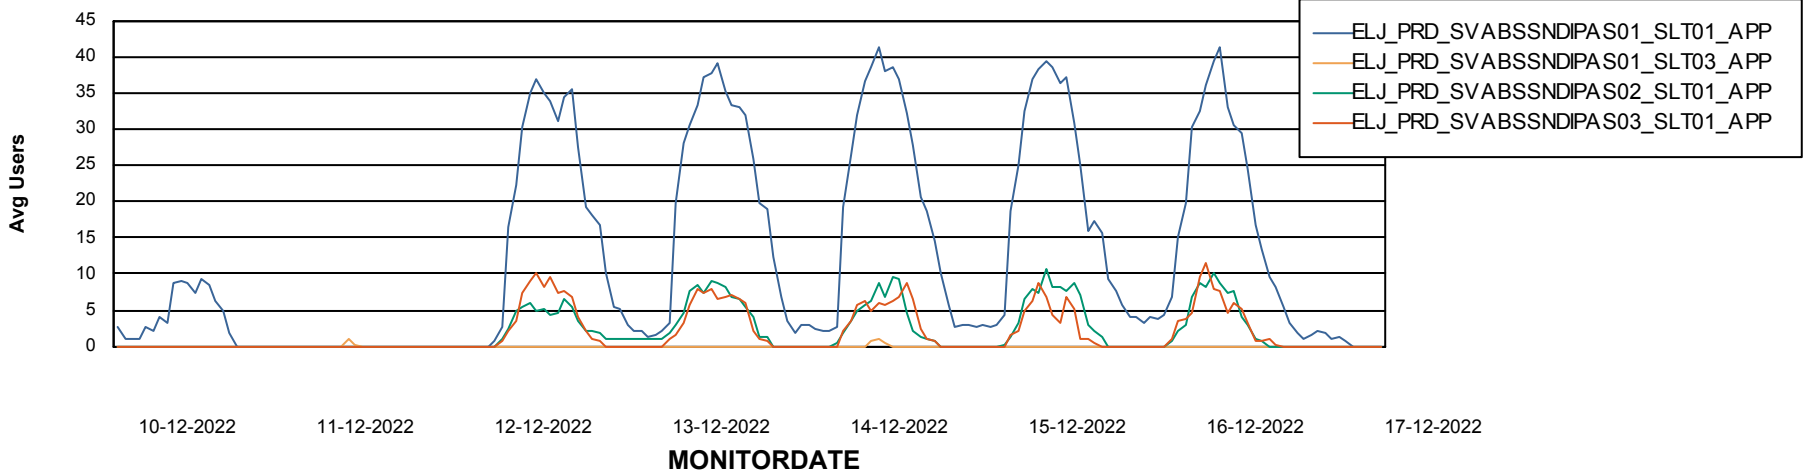

Avg users per day per ABS server