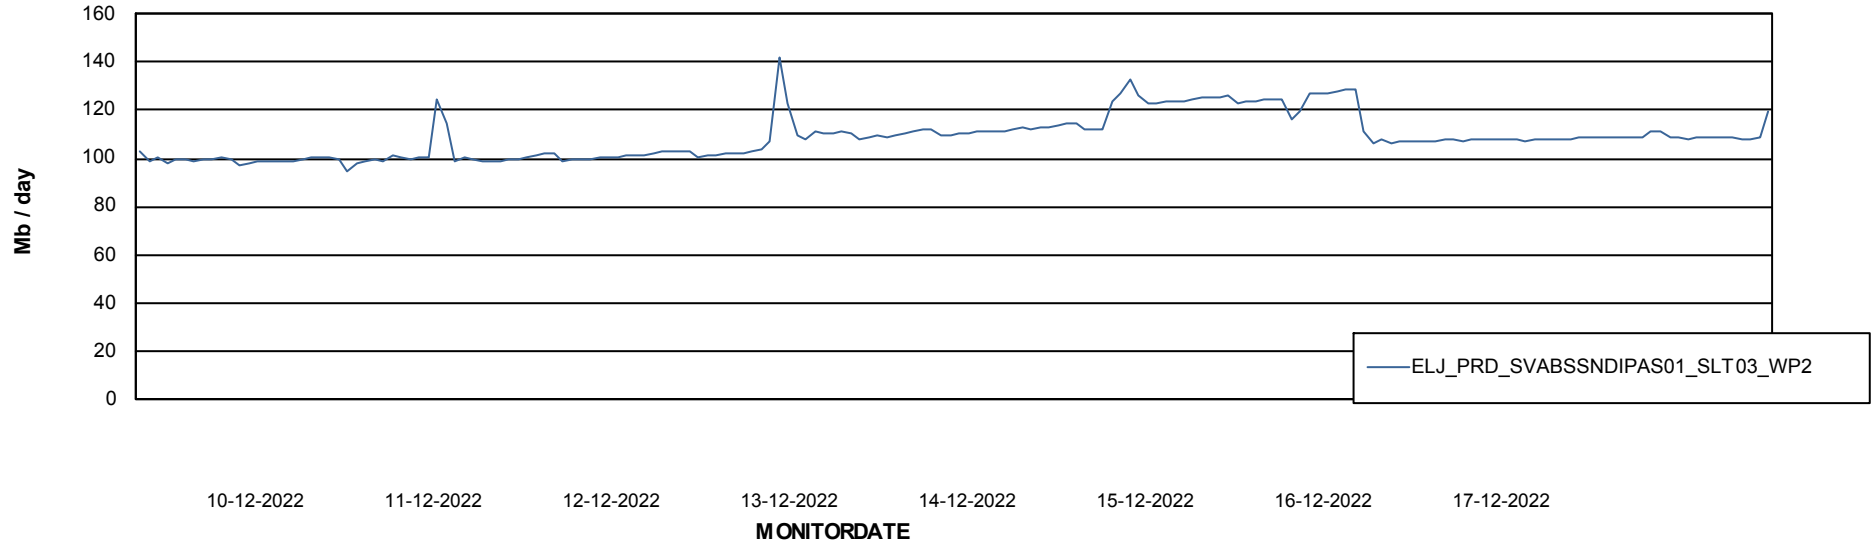

ABSSolute Web Component Services

Avg memory used per ABS Web component