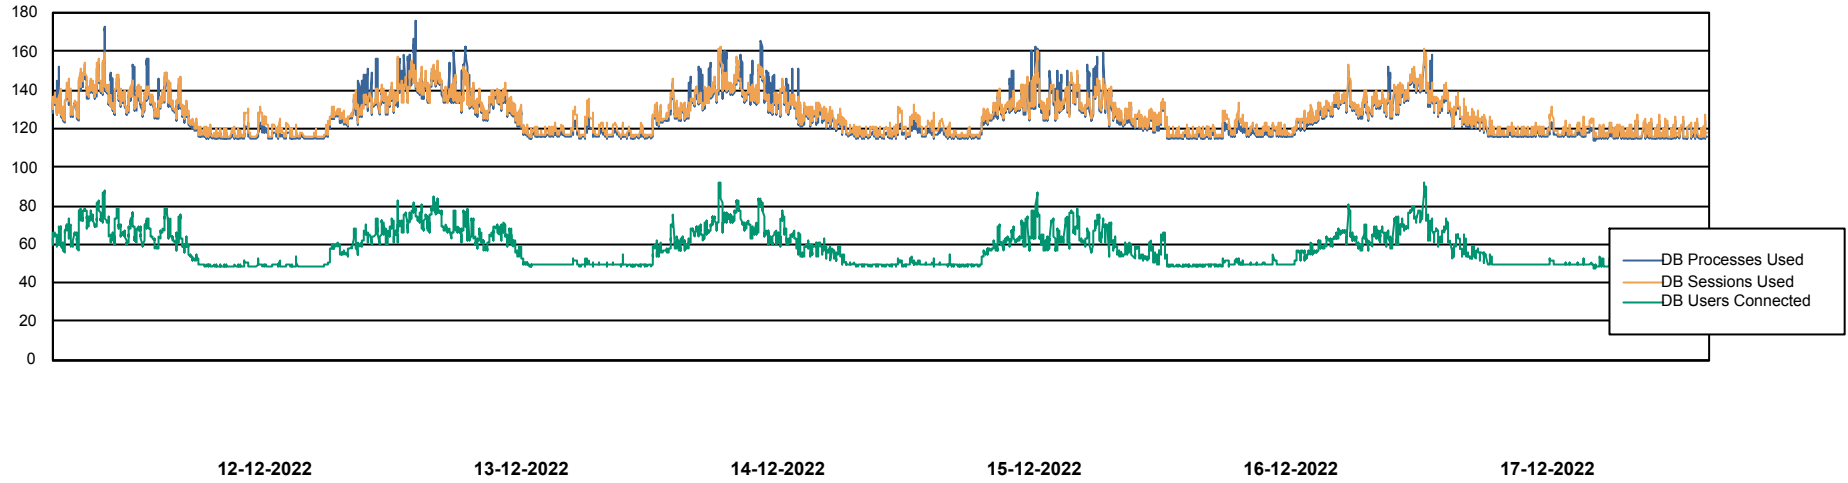

Harddisk Usage ELJ_PRD_SVABSSNDIPDB02

	Free disk space on / (%)	Total disk space on / (Gb)	Used disk space on / (Gb)	Free disk space on /boot (%)	Total disk space on /boot (Gb)	Used disk space on /boot (Gb)	Free disk space on /u01 (%)	Total disk space on /u01 (Gb)	Used disk space on /u01 (Gb)
17-12-2022	81	160	30	26	0	0	70	600	181
16-12-2022	81	160	30	26	0	0	70	600	181
15-12-2022	81	160	30	26	0	0	70	600	182
14-12-2022	81	160	30	26	0	0	70	600	182
13-12-2022	81	160	30	26	0	0	69	600	183
12-12-2022	81	160	30	26	0	0	69	600	184
11-12-2022	81	160	30	26	0	0	69	600	186

Weekly SLA Customer Report

Customer ELJ Production
Database ID 72

Database Performance ELJDB_BI

Weekly SLA Customer Report

Customer ELJ Production
Database ID 72

Database Performance ELJDB_Production

Weekly SLA Customer Report

Customer ELJ Production
Database ID 72

Database Performance ELJDB_Standby

DB Processes Max 4
DB Sessions Max 600

Weekly SLA Customer Report

Customer ELJ Production
Database ID 72

DATABASE SIZE ELJDB_BI

Database growth over last month