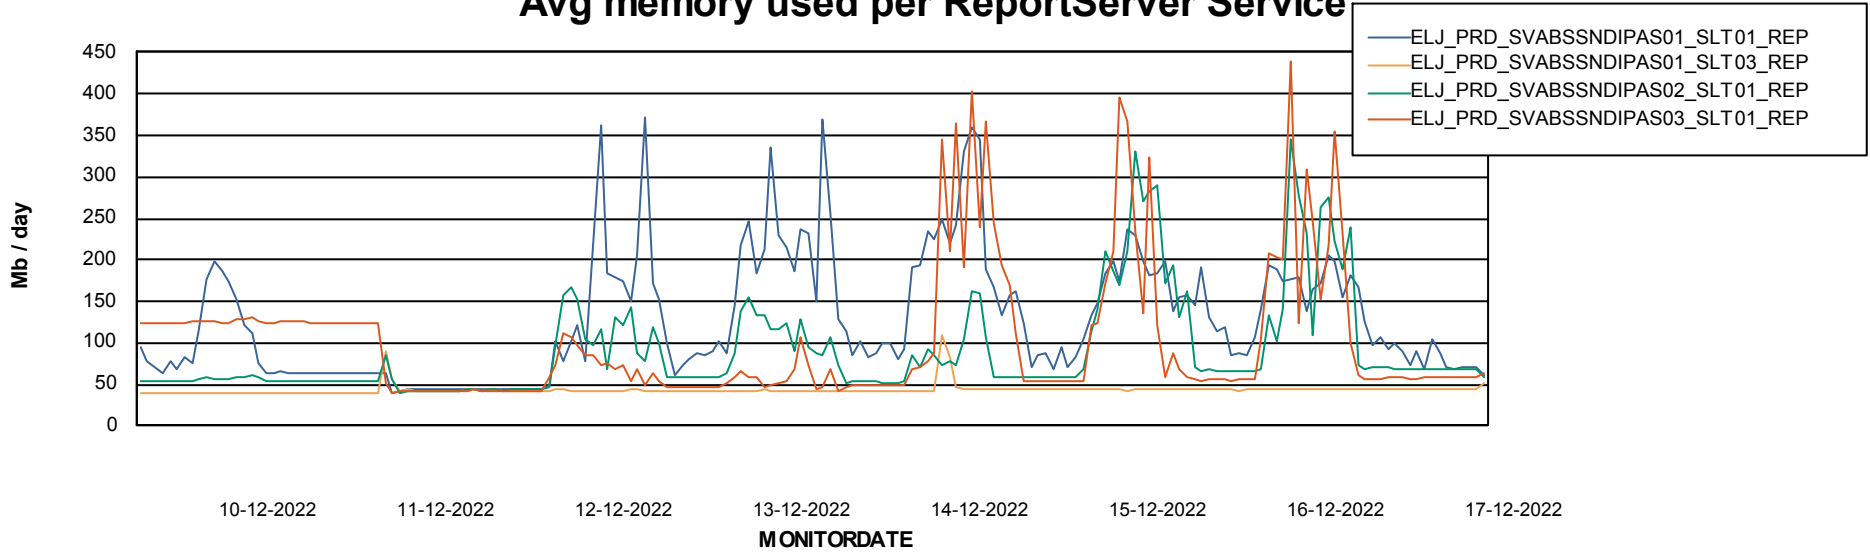

Avg memory used per ABS Server Service

Avg users per day per ABS server

Weekly SLA Customer Report

Customer ELJ Production
Database ID 72

ABSSolute Application ReportServer Services

Avg memory used per ReportServer Service