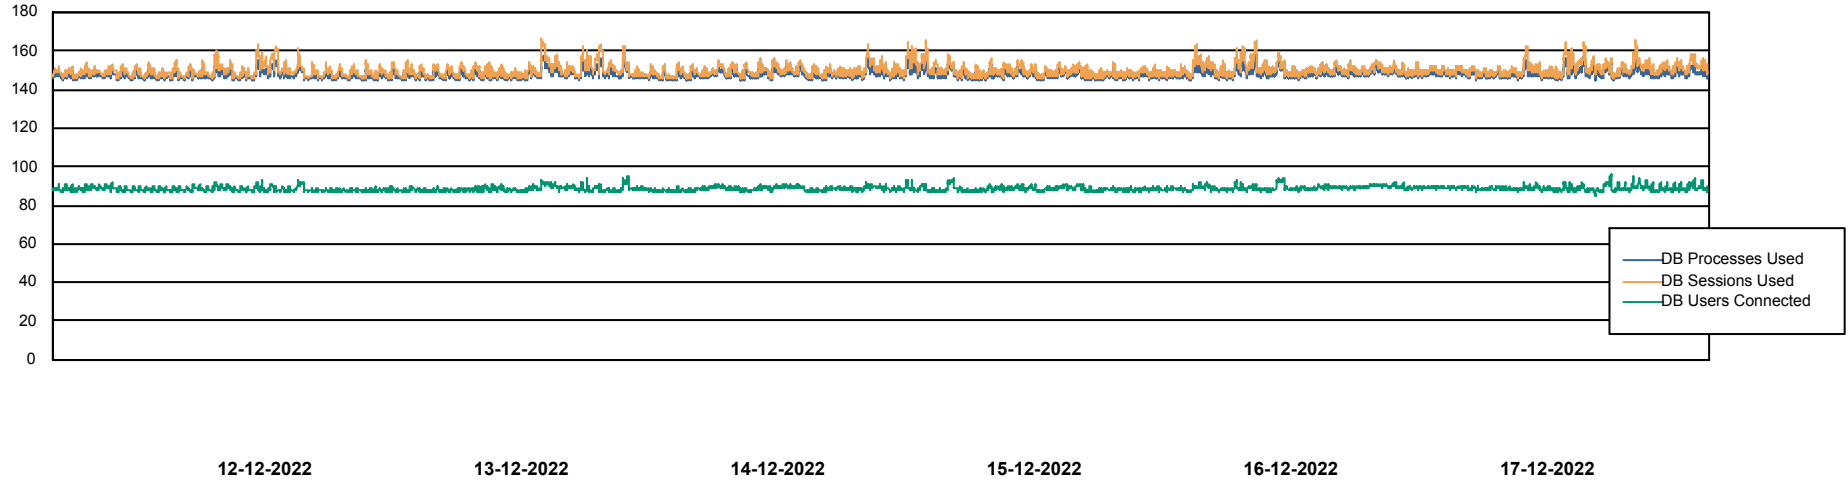

Database Performance ELIDB_BI