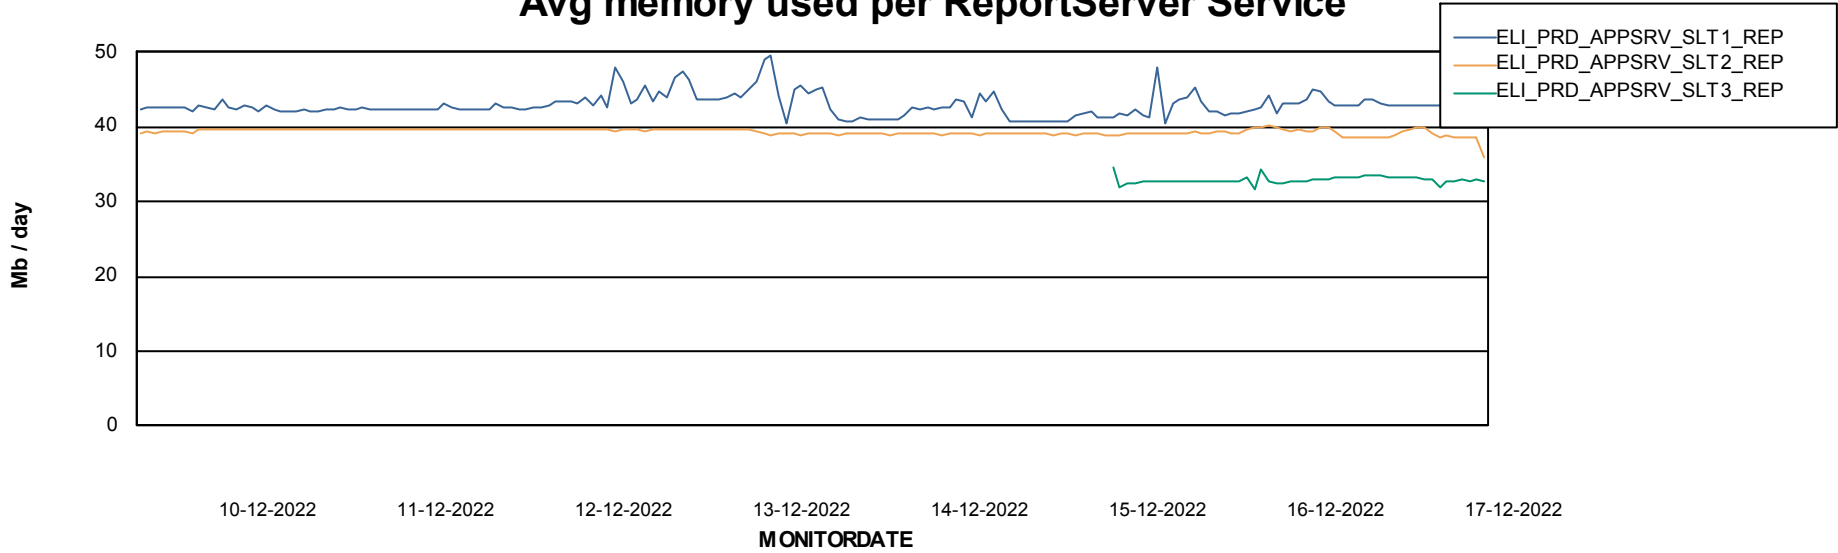

ABSSolute Application Server Services

Avg memory used per ReportServer Service