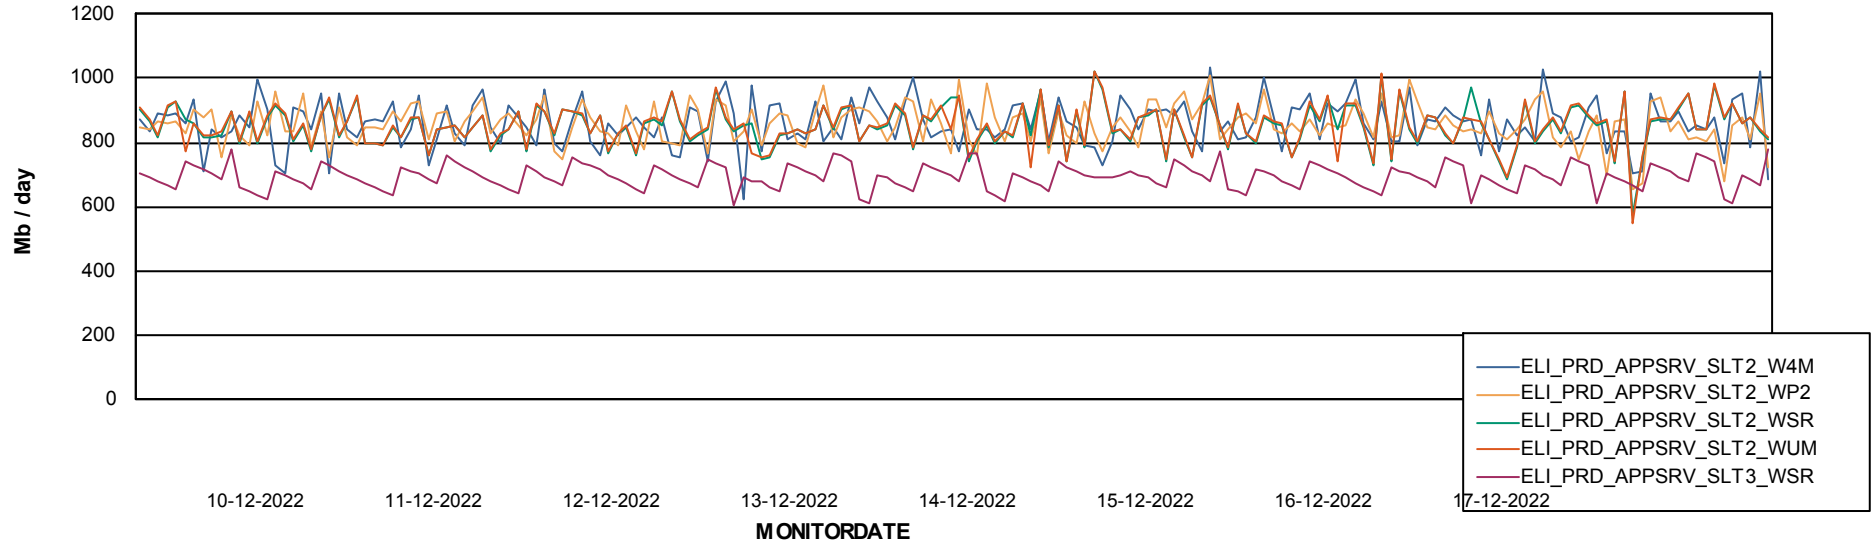

ABSSolute Application Server Services

Avg memory used per ABS Web component