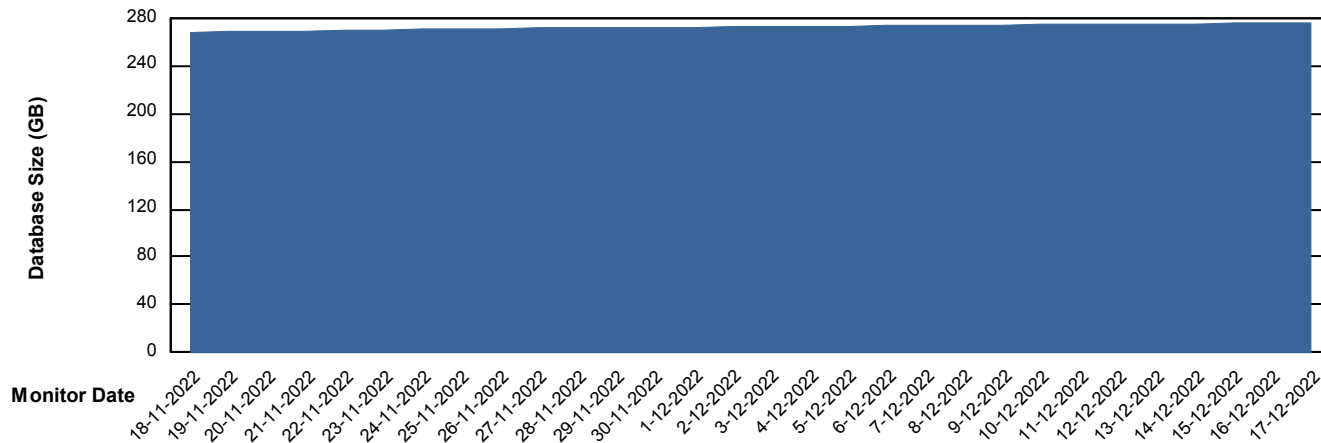

DATABASE SIZE ELIDB_Production

Database growth over last month