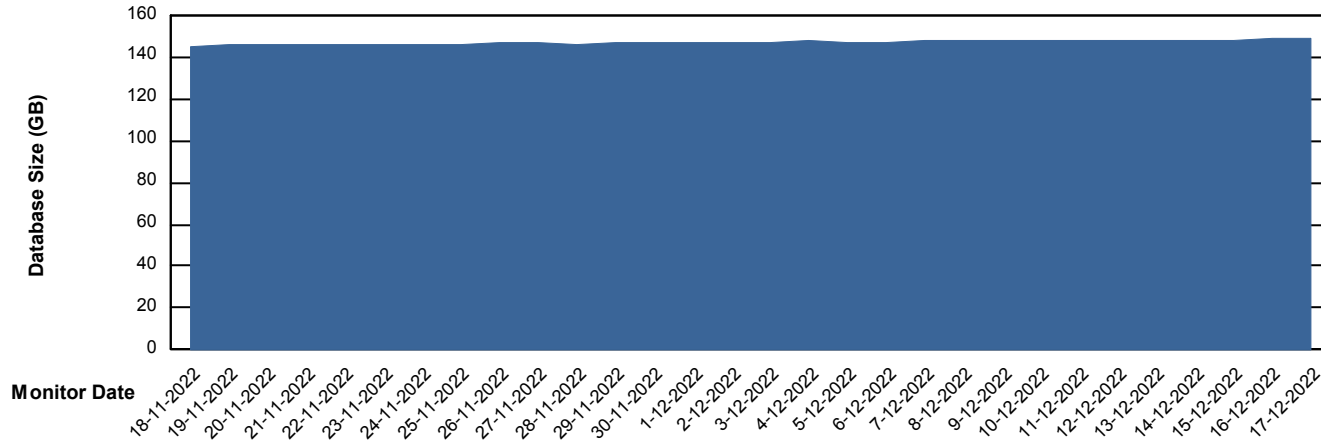

DATABASE SIZE ELIDB_BI

Database growth over last month