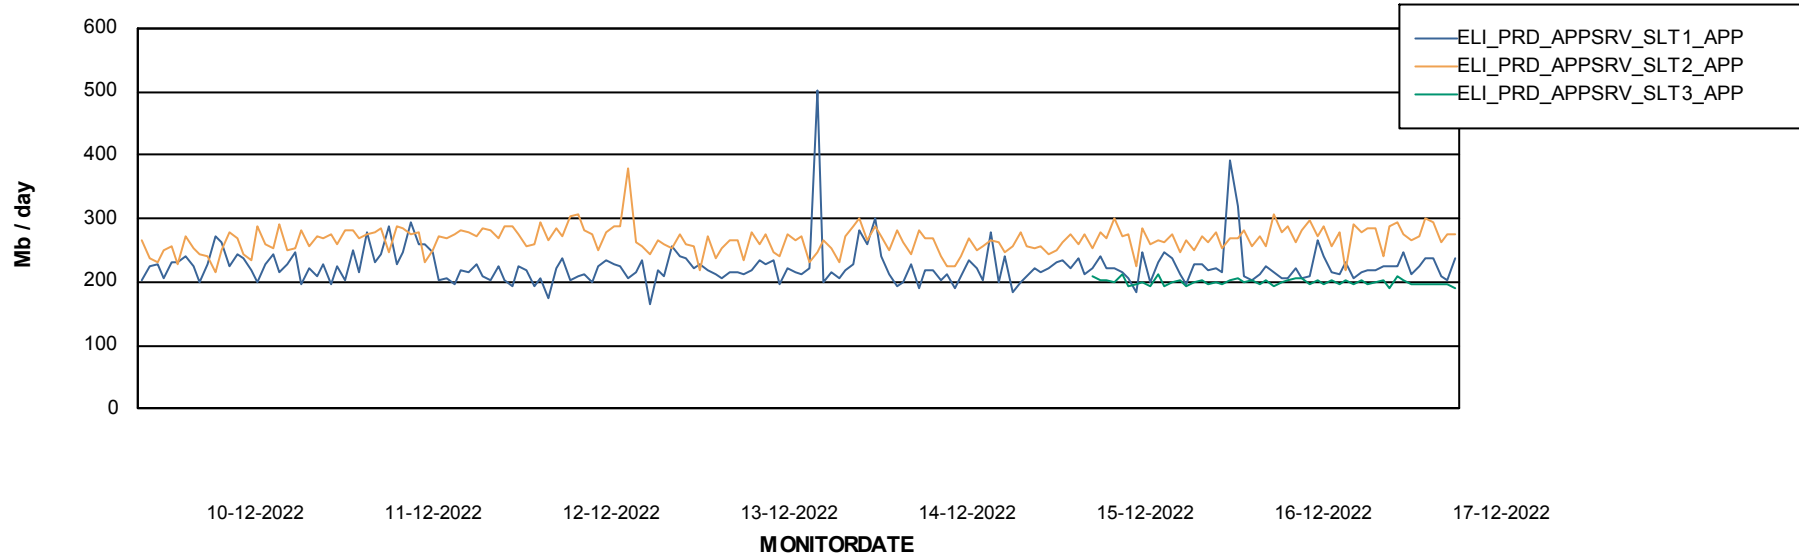

ABSSolute Application Server Services

Avg memory used per ABS Server Service