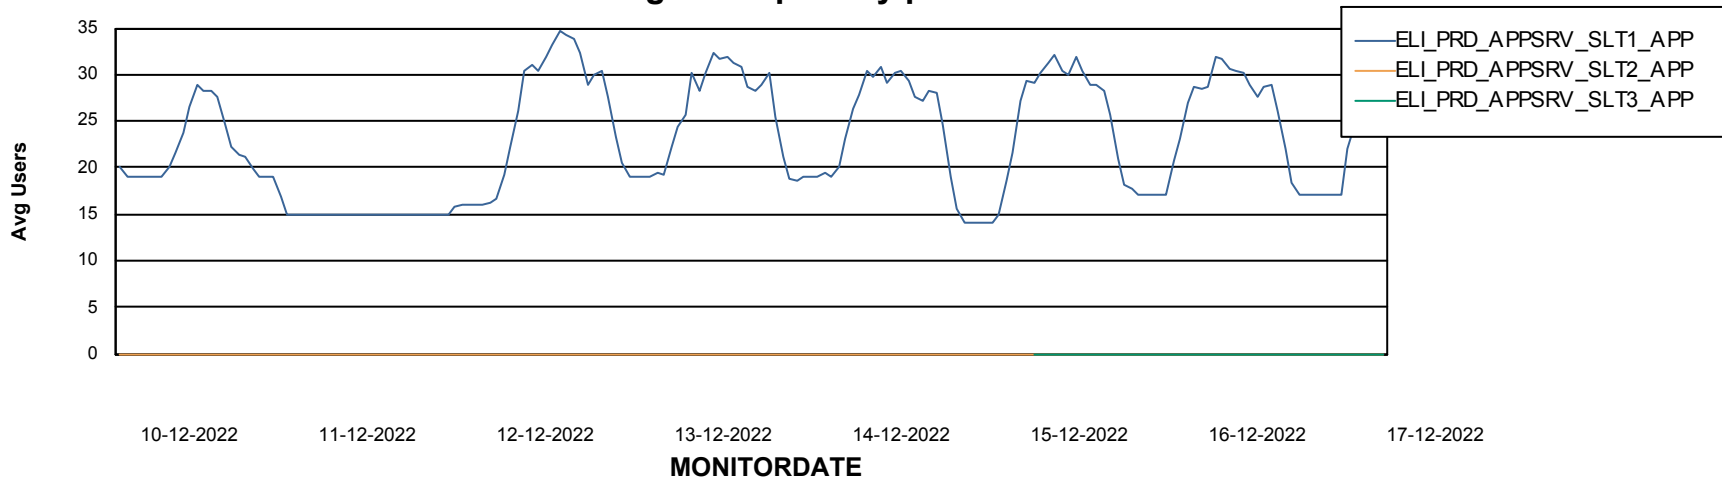

Avg users per day per ABS server