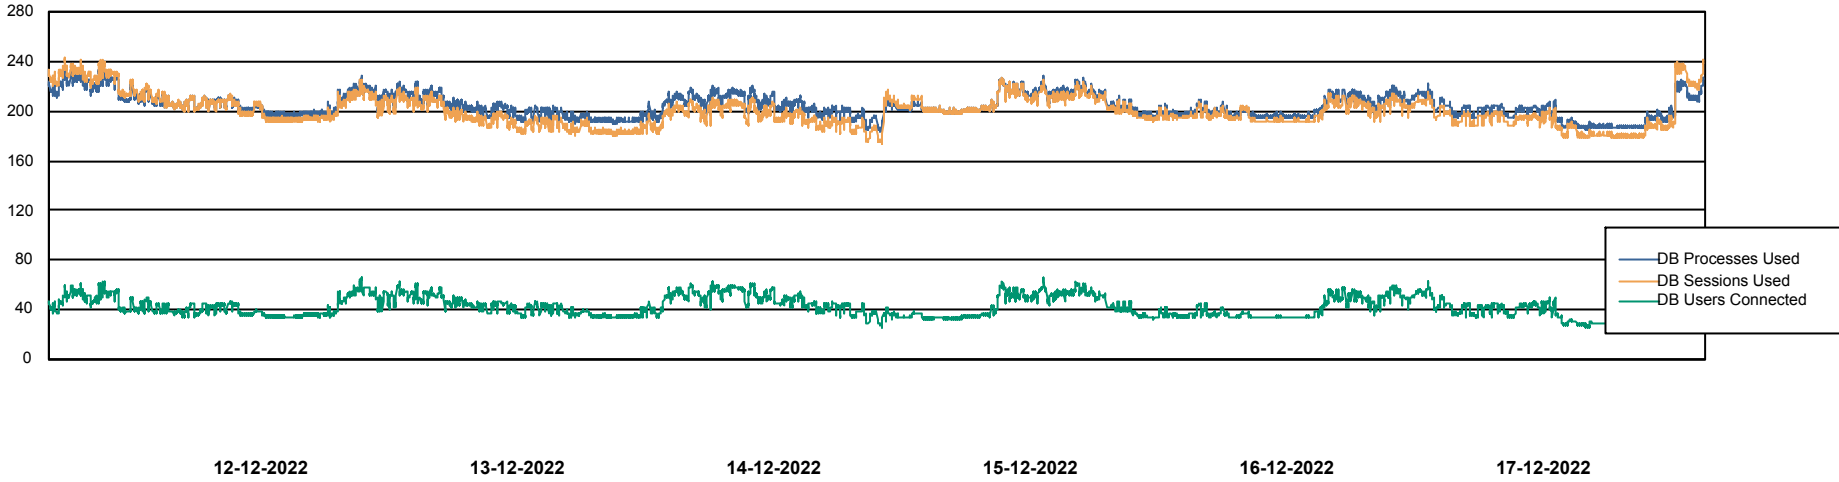

Database Performance ECLDB_Production