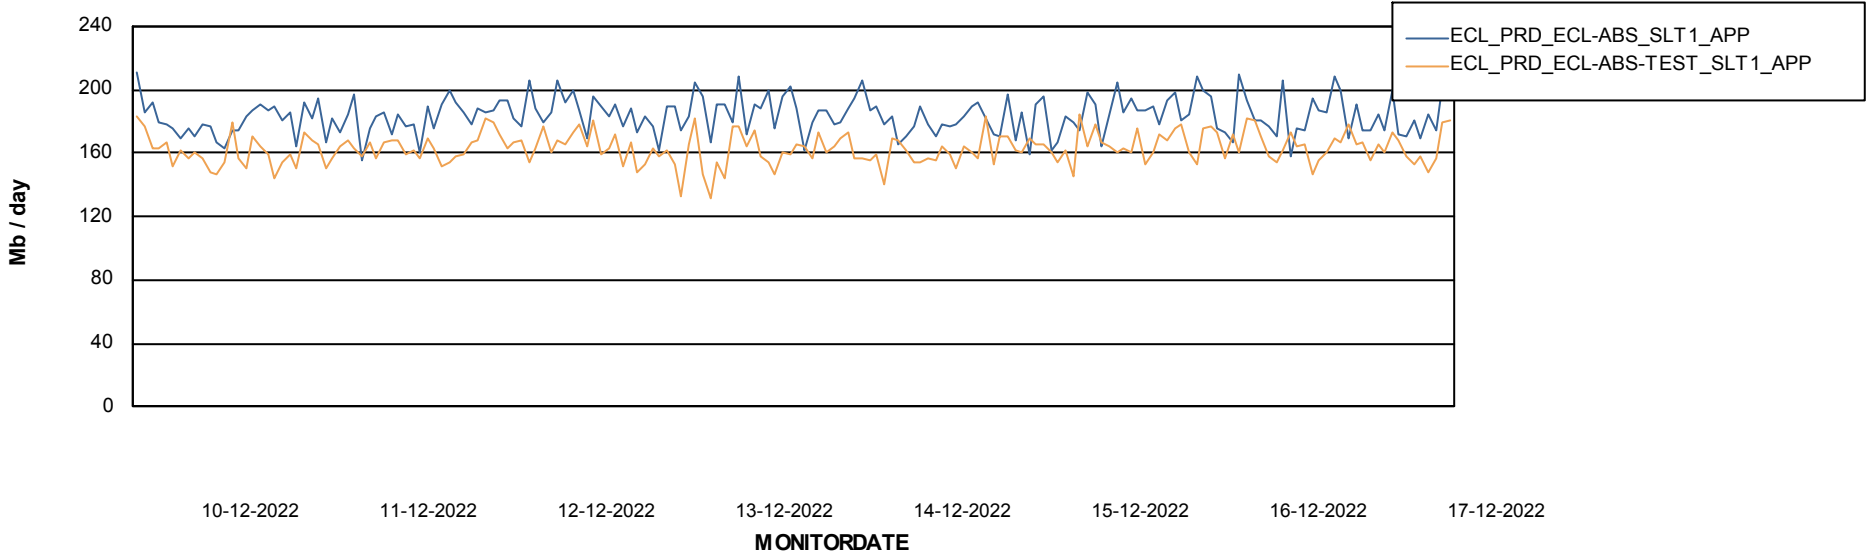

ABSSolute Application Server Services

Avg memory used per ABS Server Service