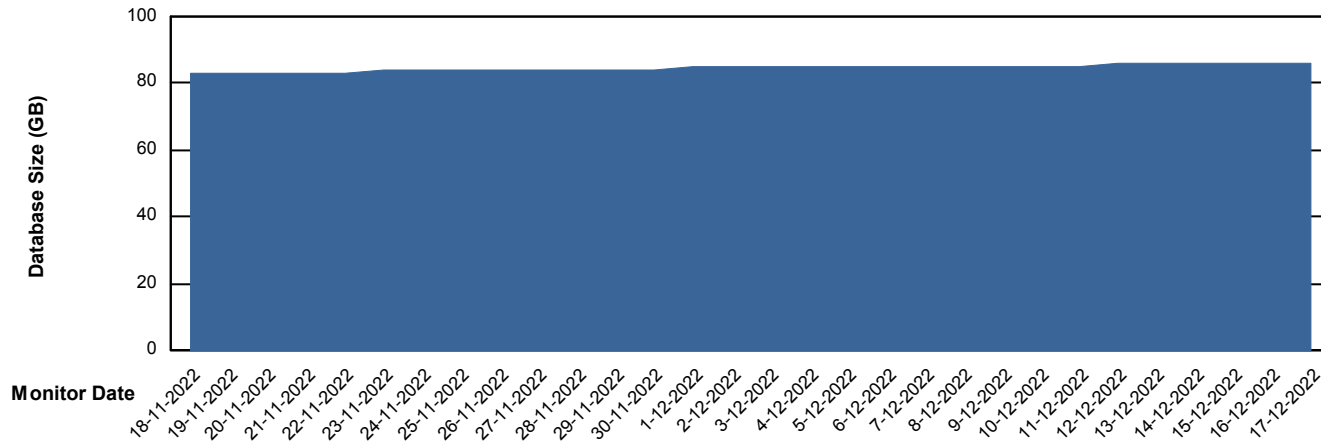

DATABASE SIZE ECLDB_Production

Database growth over last month