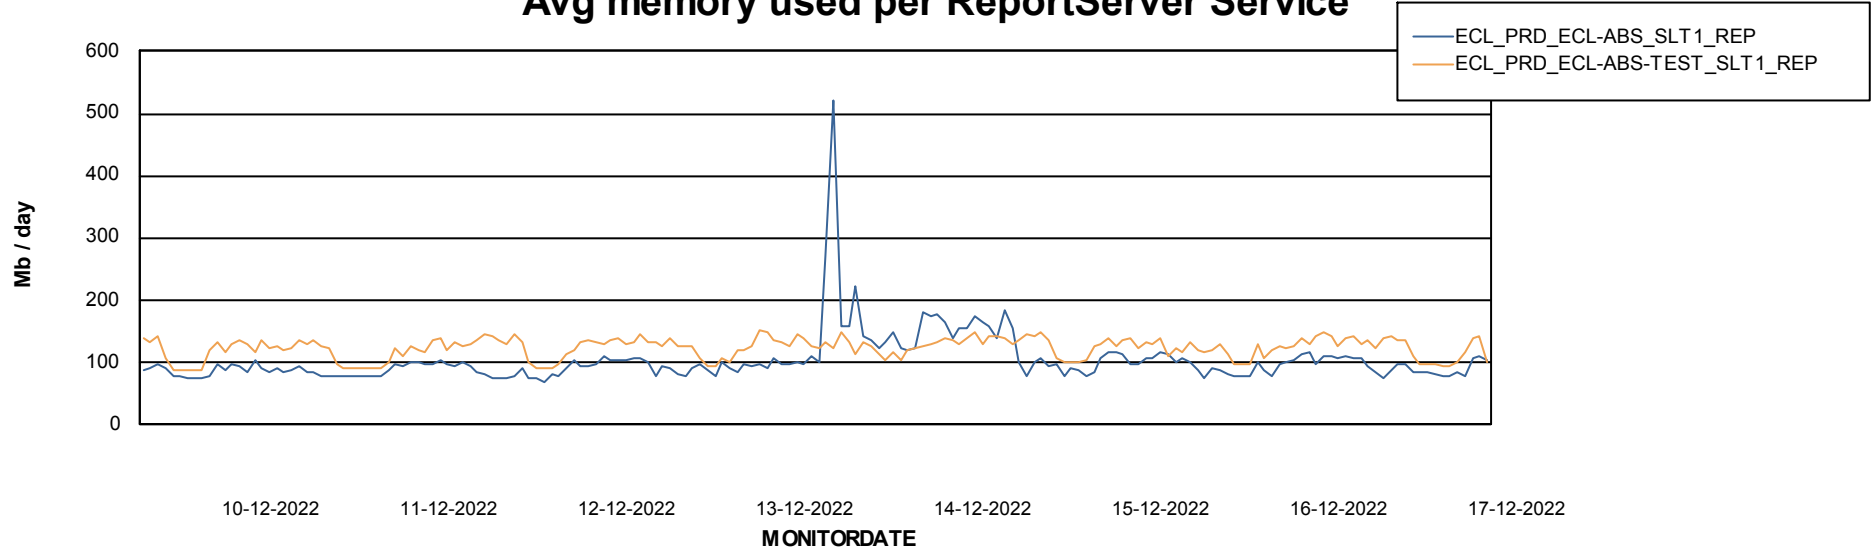

ABSSolute Application ReportServer Services

Avg memory used per ReportServer Service