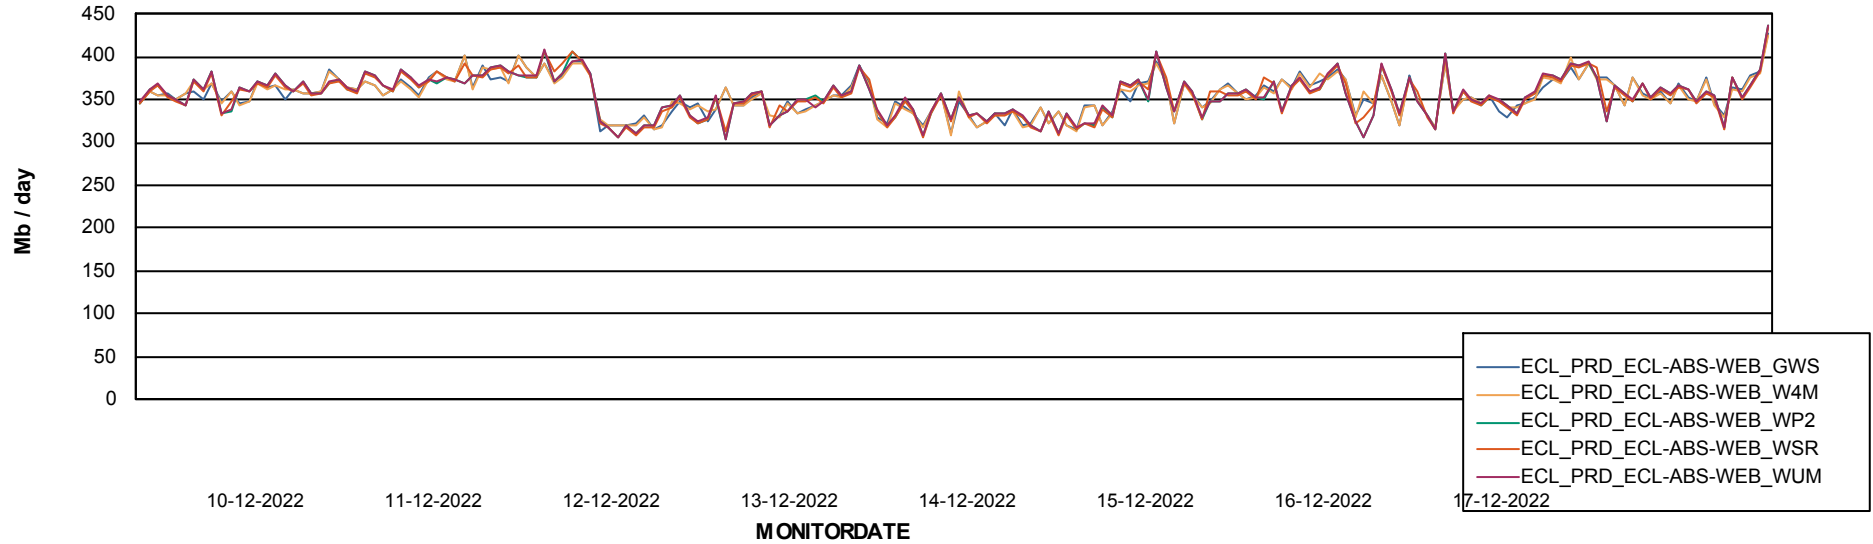

ABSolute Web Component Services

Avg memory used per ABS Web component