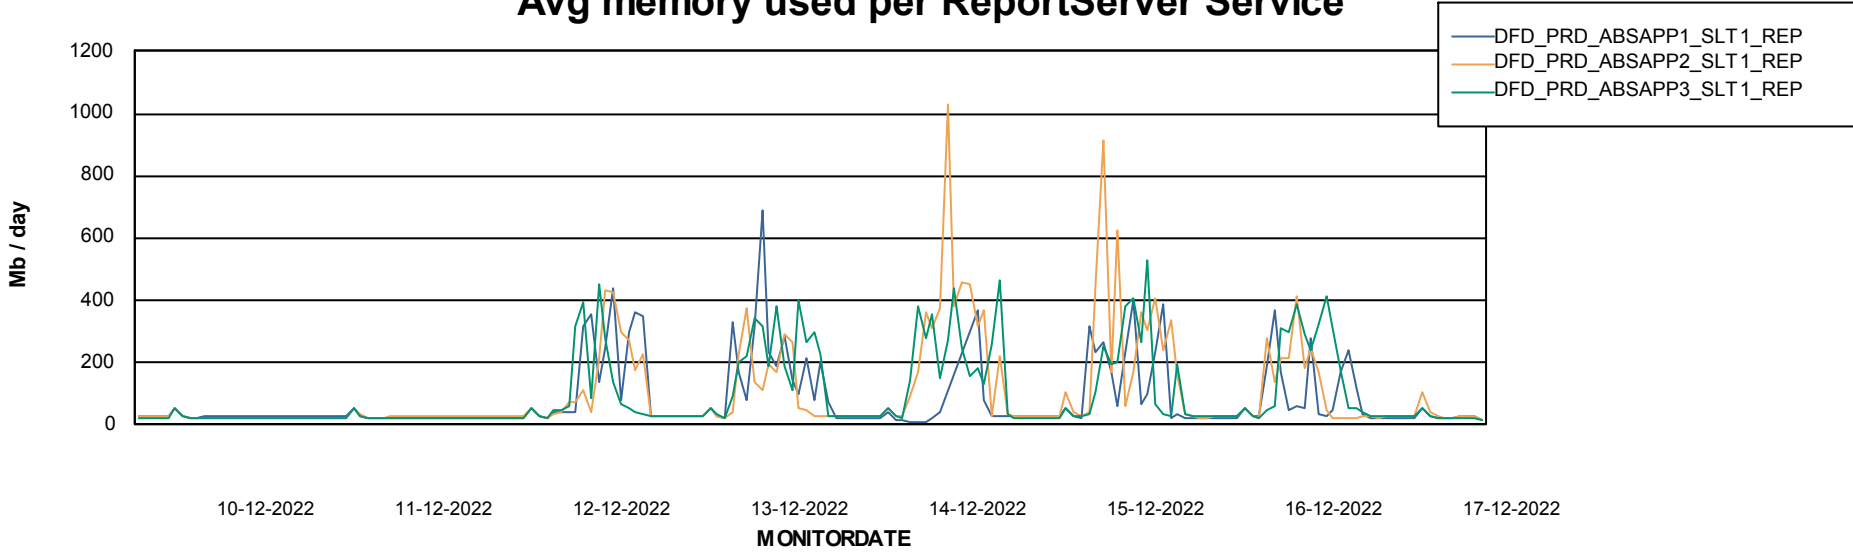

ABSSolute Application ReportServer Services

Avg memory used per ReportServer Service