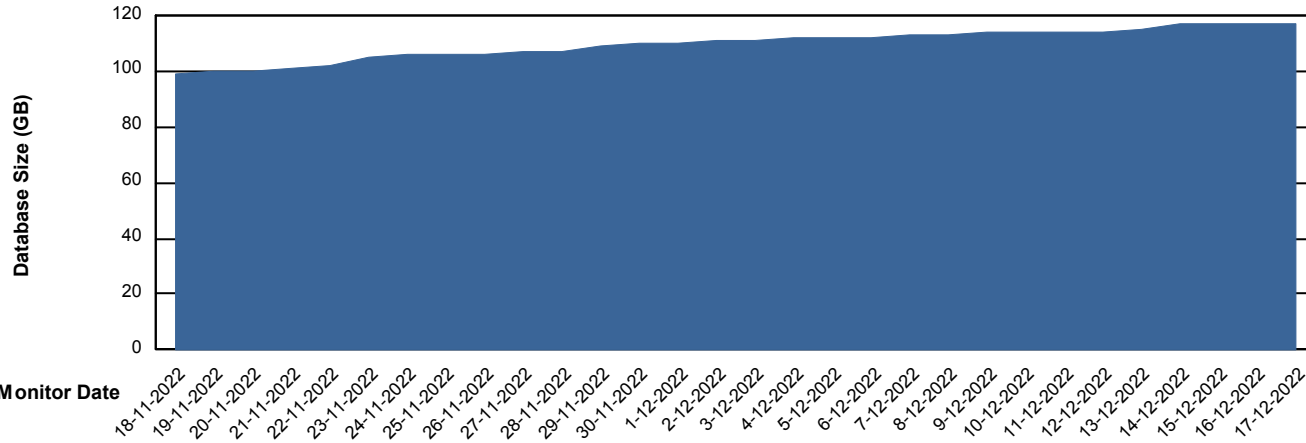

Weekly SLA Customer Report

Customer DFD_Production
Database ID 39

Database Performance DFDDB_Production

DB Processes Max 4
DB Processes Max 600

Weekly SLA Customer Report

Customer DFD_Production
 Database ID 39

DATABASE SIZE DFDDDB_Production

Database growth over last month

Database Tablespace DFDDDB_Production

Date	Tablespace Name	Filesize (Gb)	Usedsize (Gb)	Percentage free
17-12-2022	ABSDATA	83	14	83
	INDX	161	101	37
16-12-2022	ABSDATA	83	14	83
	INDX	161	101	37
15-12-2022	ABSDATA	83	14	83
	INDX	161	101	37
14-12-2022	ABSDATA	83	14	83
	INDX	161	101	37
13-12-2022	ABSDATA	83	13	84
	INDX	161	100	38
12-12-2022	ABSDATA	83	13	85
	INDX	161	99	39
11-12-2022	ABSDATA	83	13	84
	INDX	161	99	39