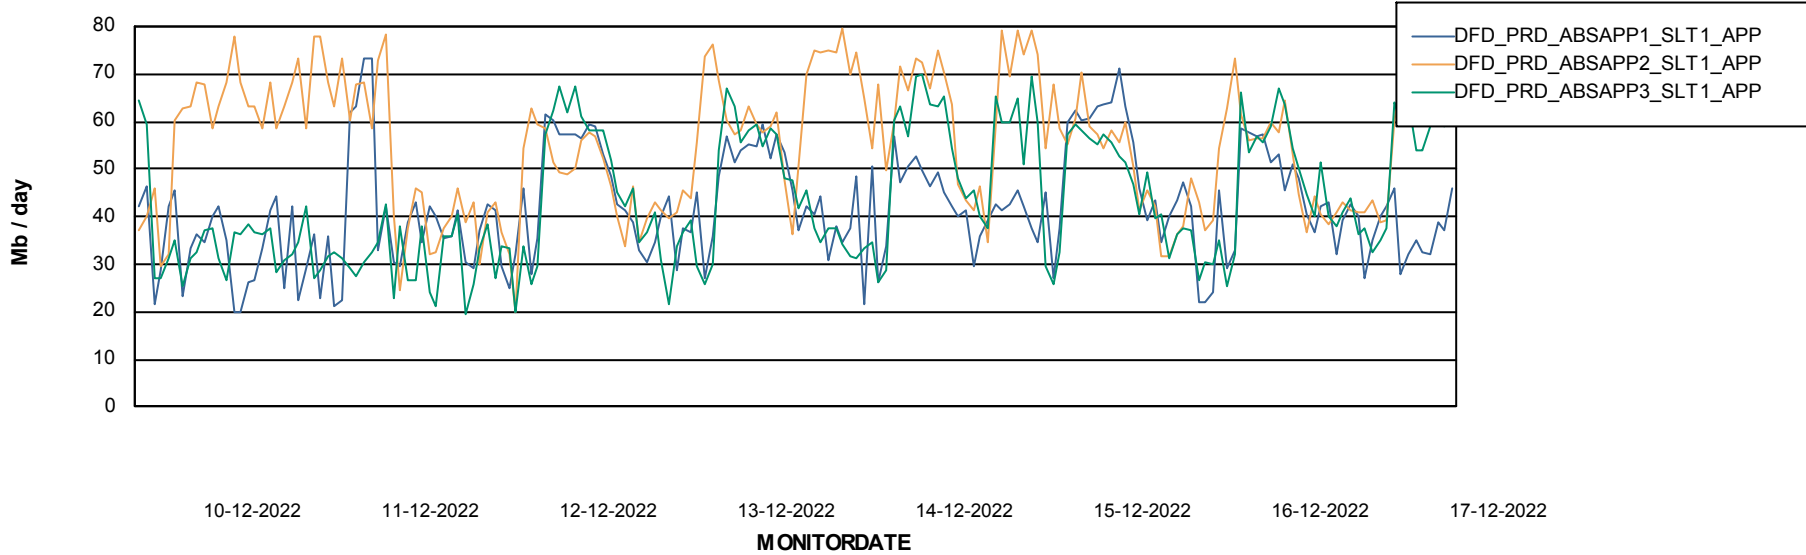

Weekly SLA Customer Report

Customer DFD_Production
Database ID 39

Database Performance DFDDB_Production

DB Processes Max 4
DB Processes Max 600

Weekly SLA Customer Report

Customer DFD_Production
 Database ID 39

DATABASE SIZE DFDDDB_Production

Database growth over last month

Database Tablespace DFDDDB_Production

Date	Tablespace Name	Filesize (Gb)	Usedsize (Gb)	Percentage free
17-12-2022	ABSDATA	83	14	83
	INDX	161	101	37
16-12-2022	ABSDATA	83	14	83
	INDX	161	101	37
15-12-2022	ABSDATA	83	14	83
	INDX	161	101	37
14-12-2022	ABSDATA	83	14	83
	INDX	161	101	37
13-12-2022	ABSDATA	83	13	84
	INDX	161	100	38
12-12-2022	ABSDATA	83	13	85
	INDX	161	99	39
11-12-2022	ABSDATA	83	13	84
	INDX	161	99	39

Weekly SLA Customer Report

Customer DFD_Production
Database ID 39

ABSSolute Application Server Services

Avg memory used per ABS Server Service

Avg users per day per ABS server

Weekly SLA Customer Report

Customer DFD_Production
Database ID 39