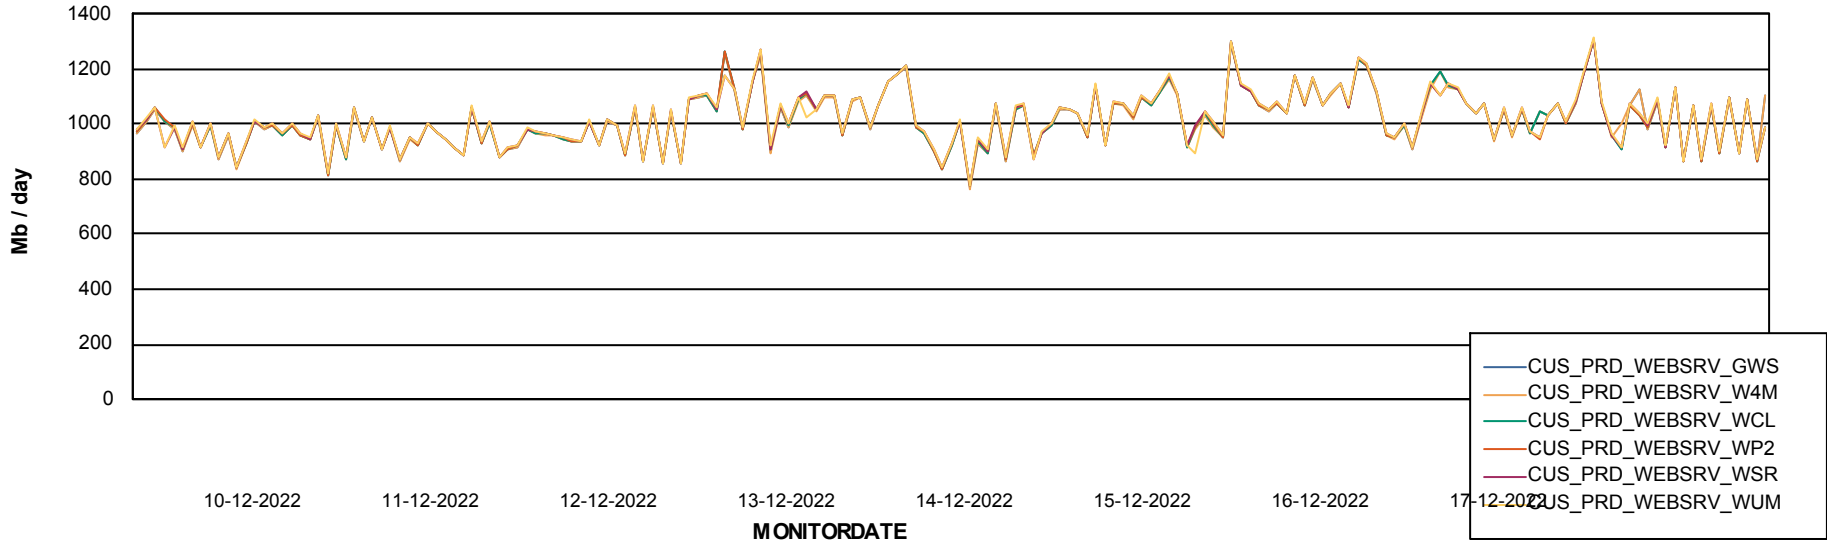

ABSSolute Web Component Services

Avg memory used per ABS Web component