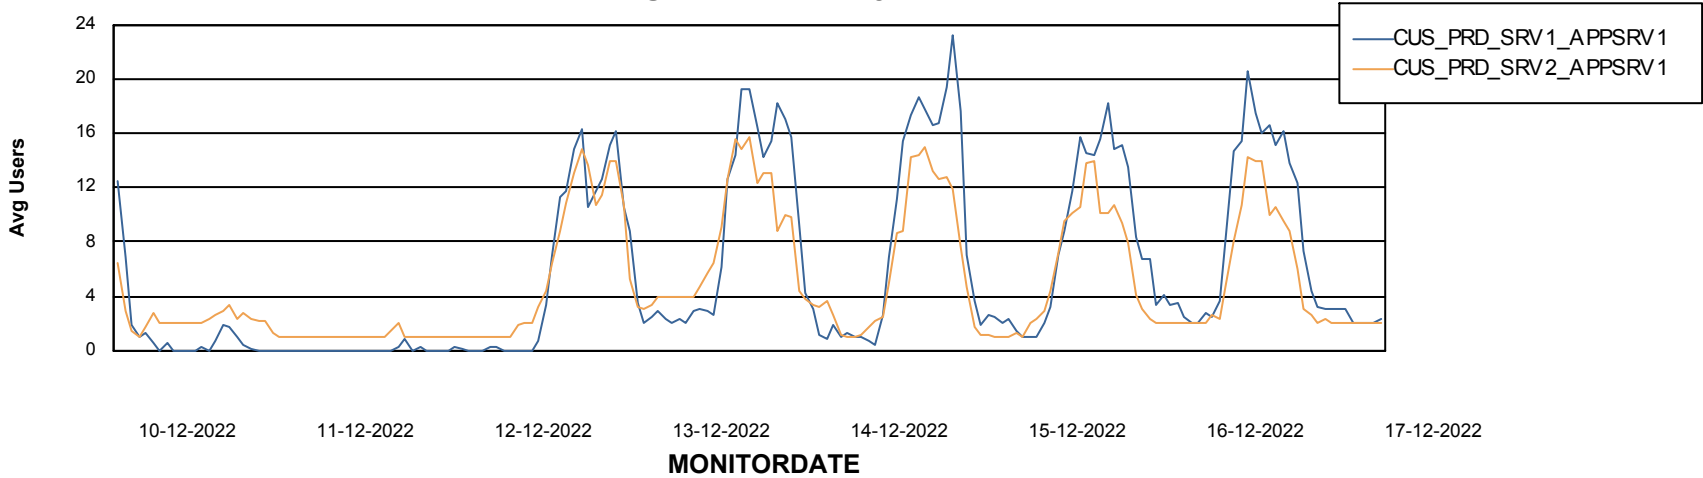

Avg users per day per ABS server