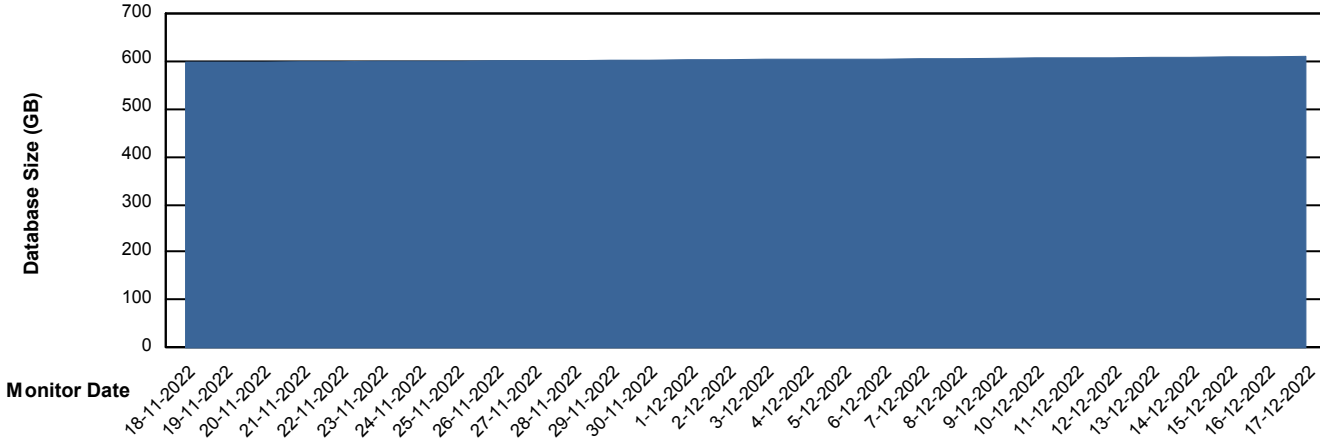

DATABASE SIZE CUS_ProdDB_Primary

Database growth over last month