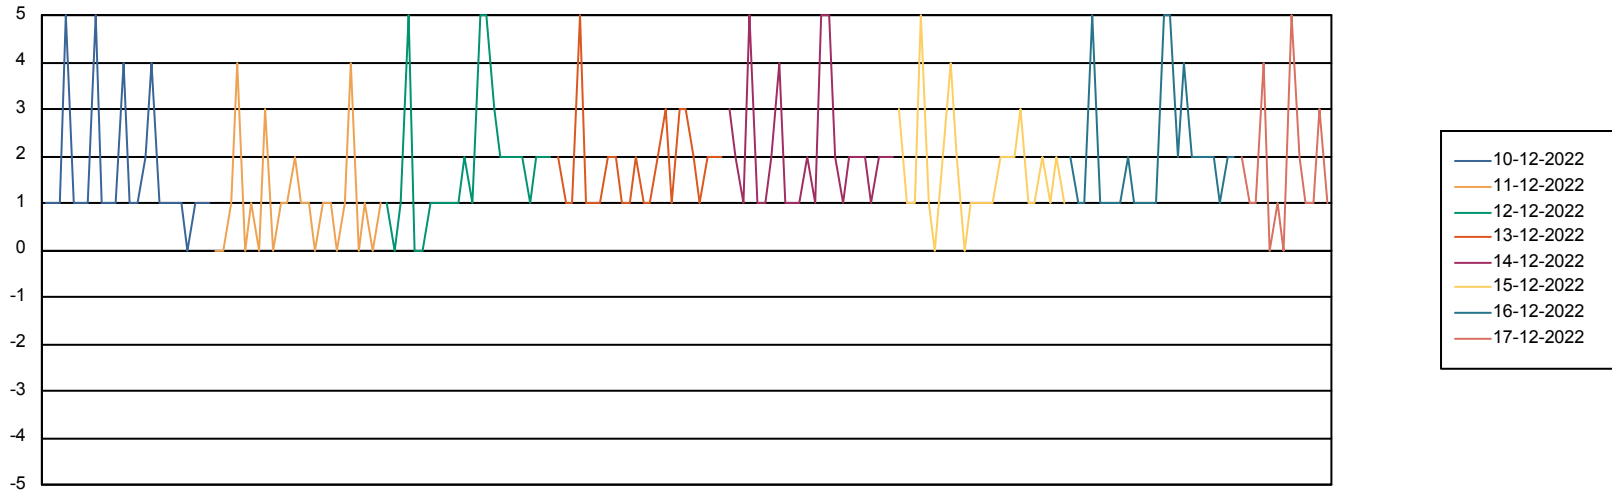

Standby Database Health CUS_Production

Recovery lag for last 7 days