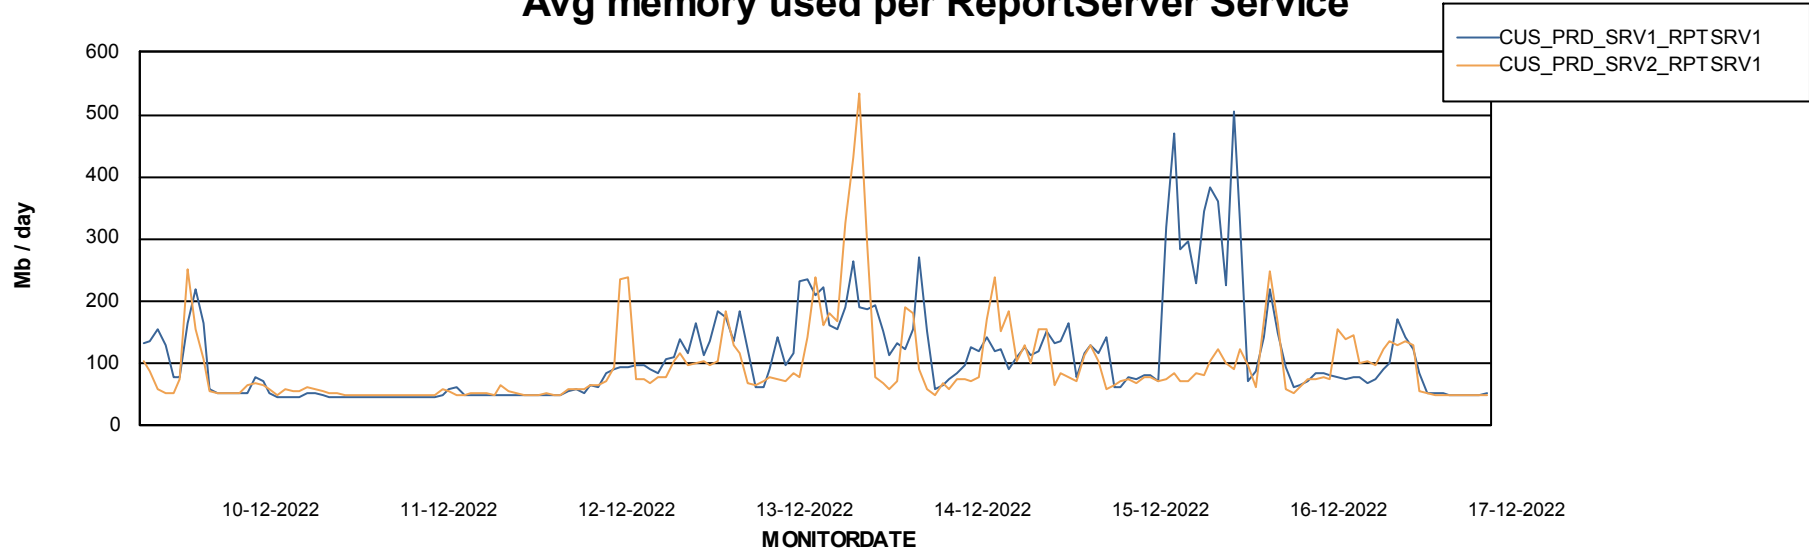

ABSSolute Web Component Services

Avg memory used per ReportServer Service