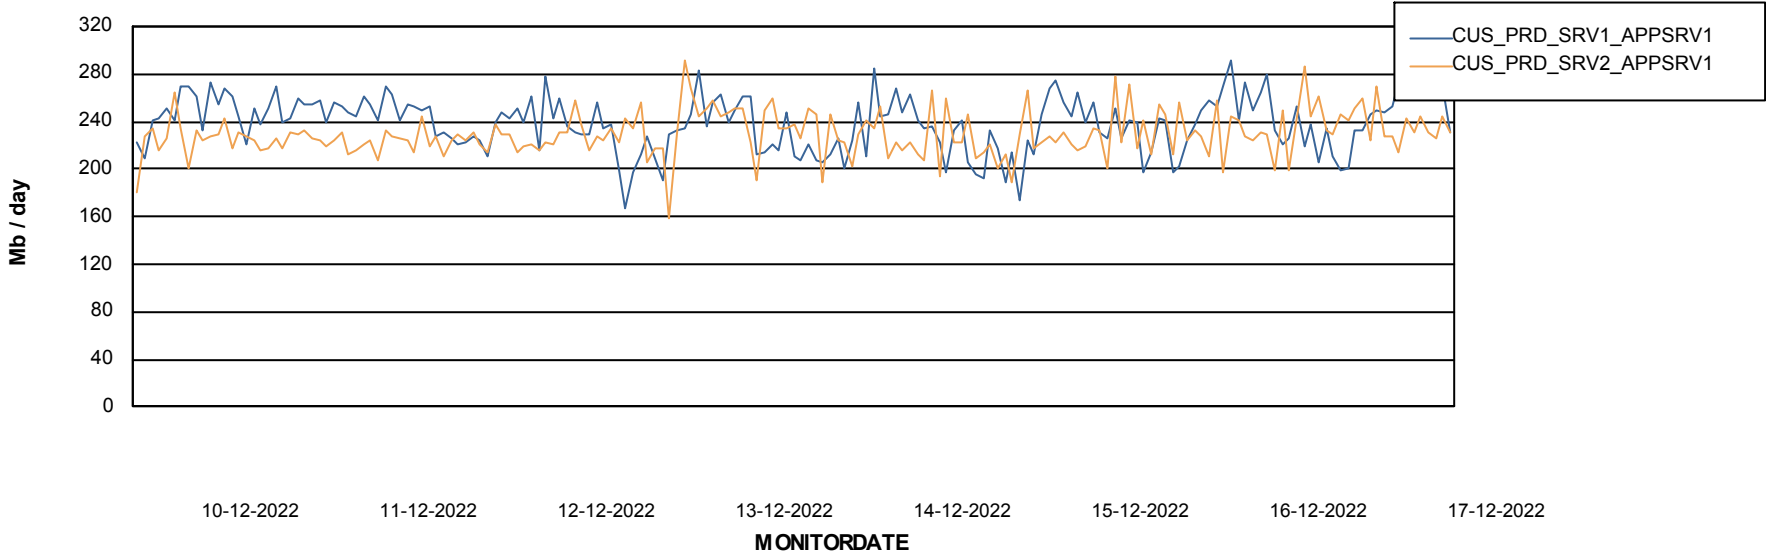

ABSSolute Application Server Services

Avg memory used per ABS Server Service