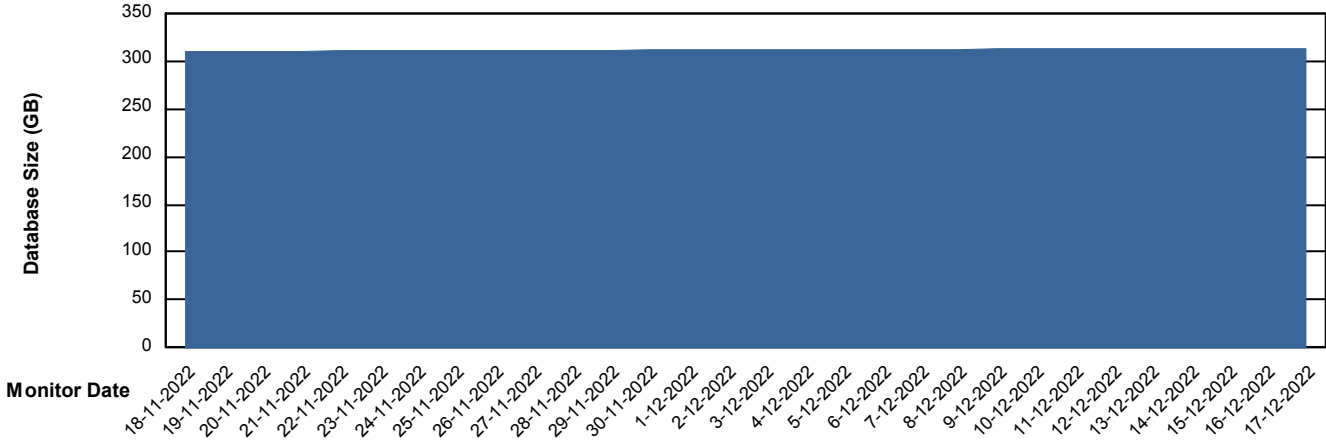

Database growth over last month

Database Tablespace CLODB_PRD_CLO-ORA01

Date	Tablespace Name	Filesize (Gb)	Usedsize (Gb)	Percentage free
17-12-2022	ABSDATA	107	87	18
	INDX	240	201	16
16-12-2022	ABSDATA	107	87	18
	INDX	240	201	16
15-12-2022	ABSDATA	107	87	18
	INDX	240	201	16
14-12-2022	ABSDATA	107	87	18
	INDX	240	201	16
13-12-2022	ABSDATA	107	87	18
	INDX	240	201	16
12-12-2022	ABSDATA	107	87	19
	INDX	240	200	17
11-12-2022	ABSDATA	107	87	19
	INDX	240	200	17