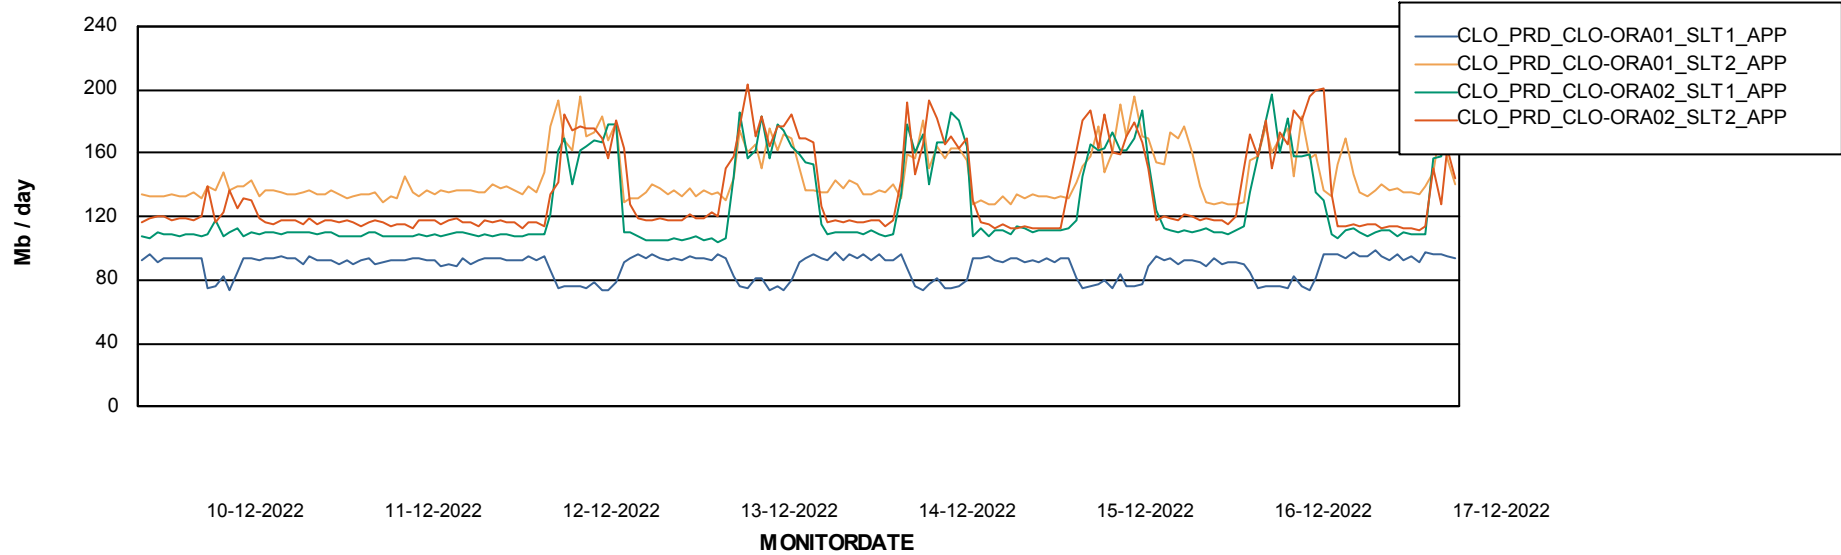

ABSSolute Application Server Services

Avg memory used per ABS Server Service