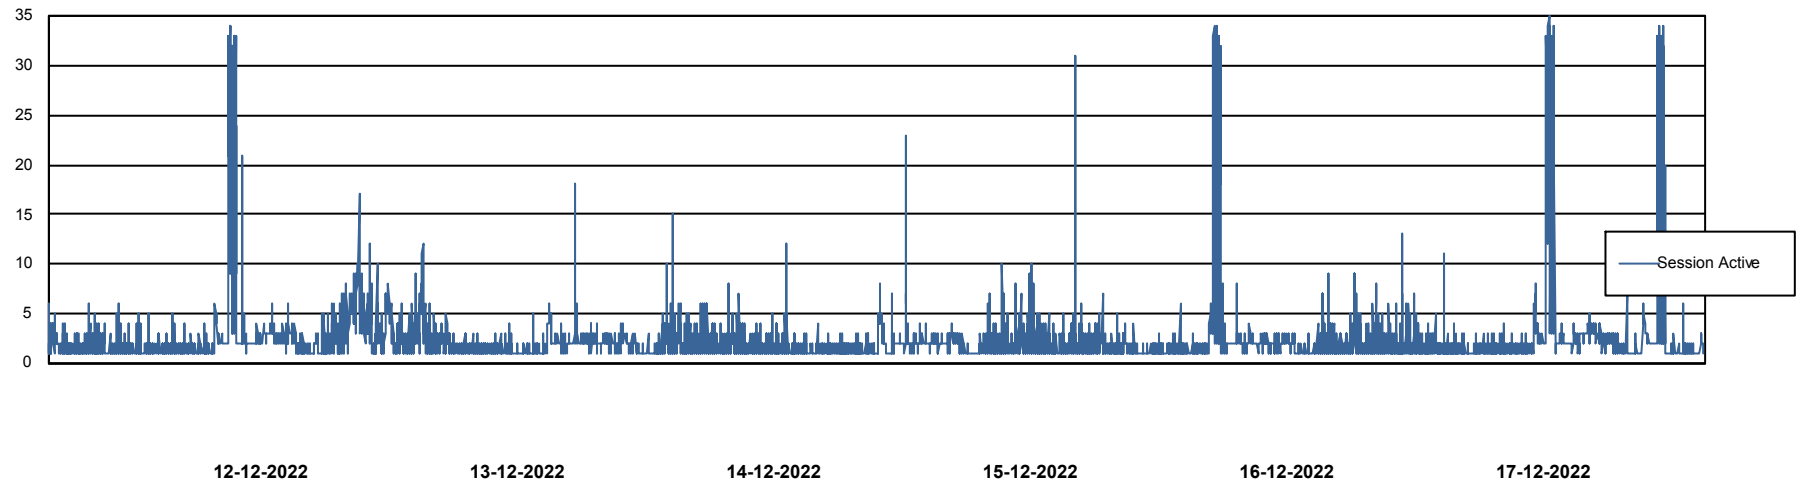

Database Performance BGGDB_Production

DB Processes Max 300
DB Sessions Max 472