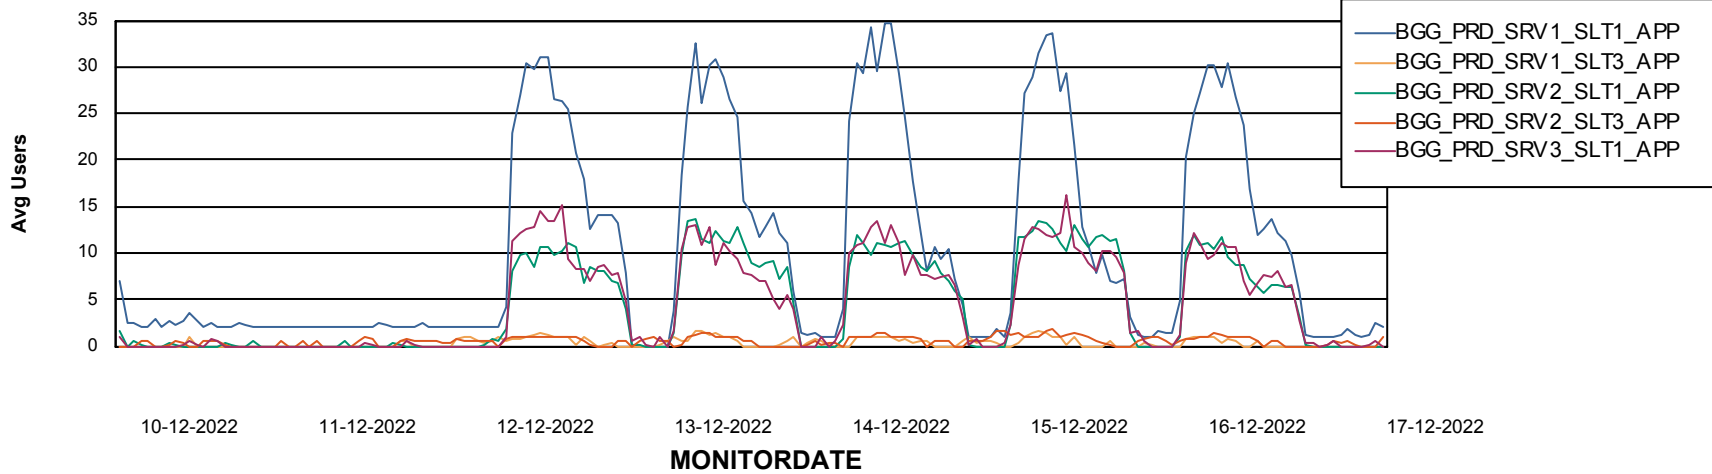

Avg users per day per ABS server