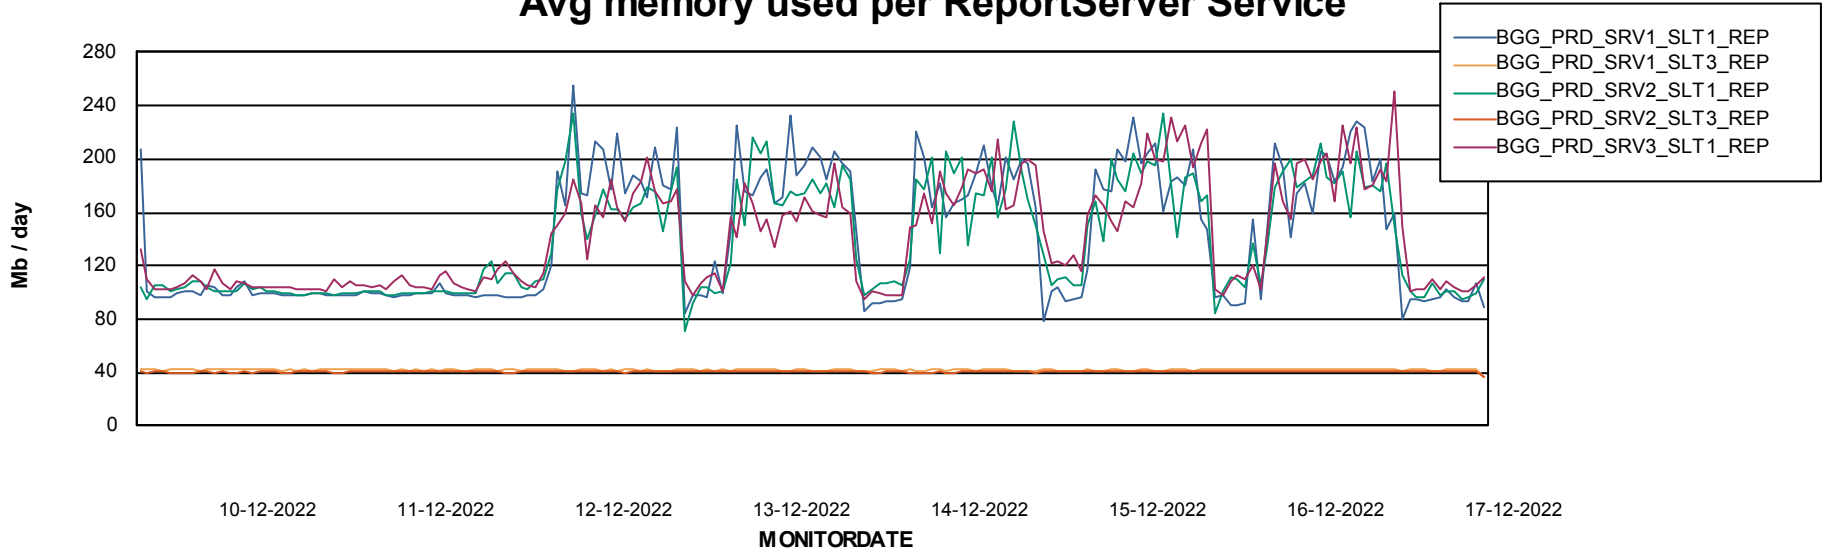

Avg memory used per ABS Server Service

Avg users per day per ABS server

Weekly SLA Customer Report

Customer BGG_Production
Database ID 58

ABSSolute Application ReportServer Services

Avg memory used per ReportServer Service