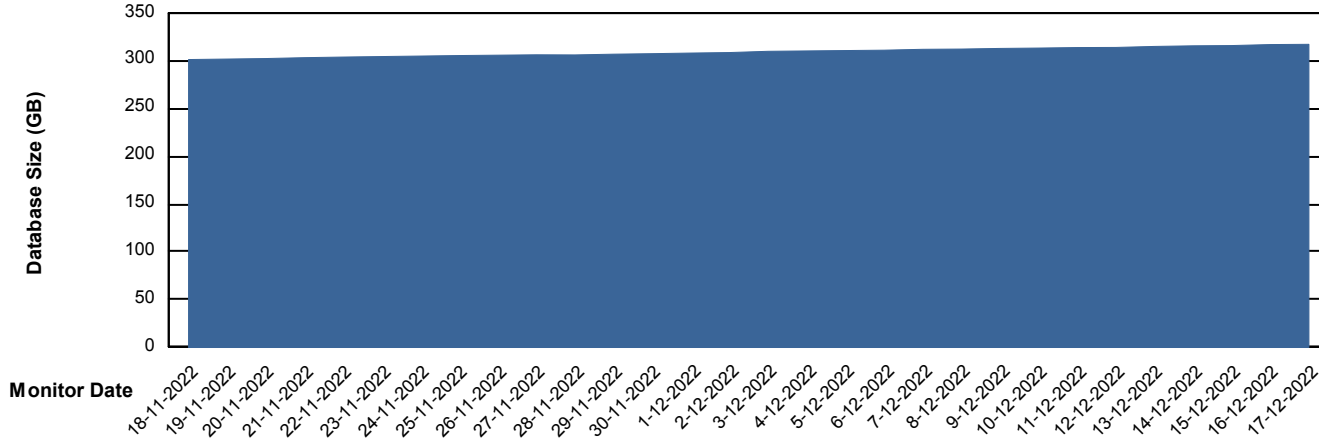

DB Processes Max 300
DB Sessions Max 472

Weekly SLA Customer Report

Customer BGG_Production
Database ID 58

Database Performance BGGDB_Standby

DB Processes Max 300
DB Sessions Max 474

Weekly SLA Customer Report

Customer BGG_Production
Database ID 58

DATABASE SIZE BGGDB_BI

Database growth over last month

DATABASE SIZE BGGDB_Production

Database growth over last month

Weekly SLA Customer Report

Customer BGG_Production
Database ID 58