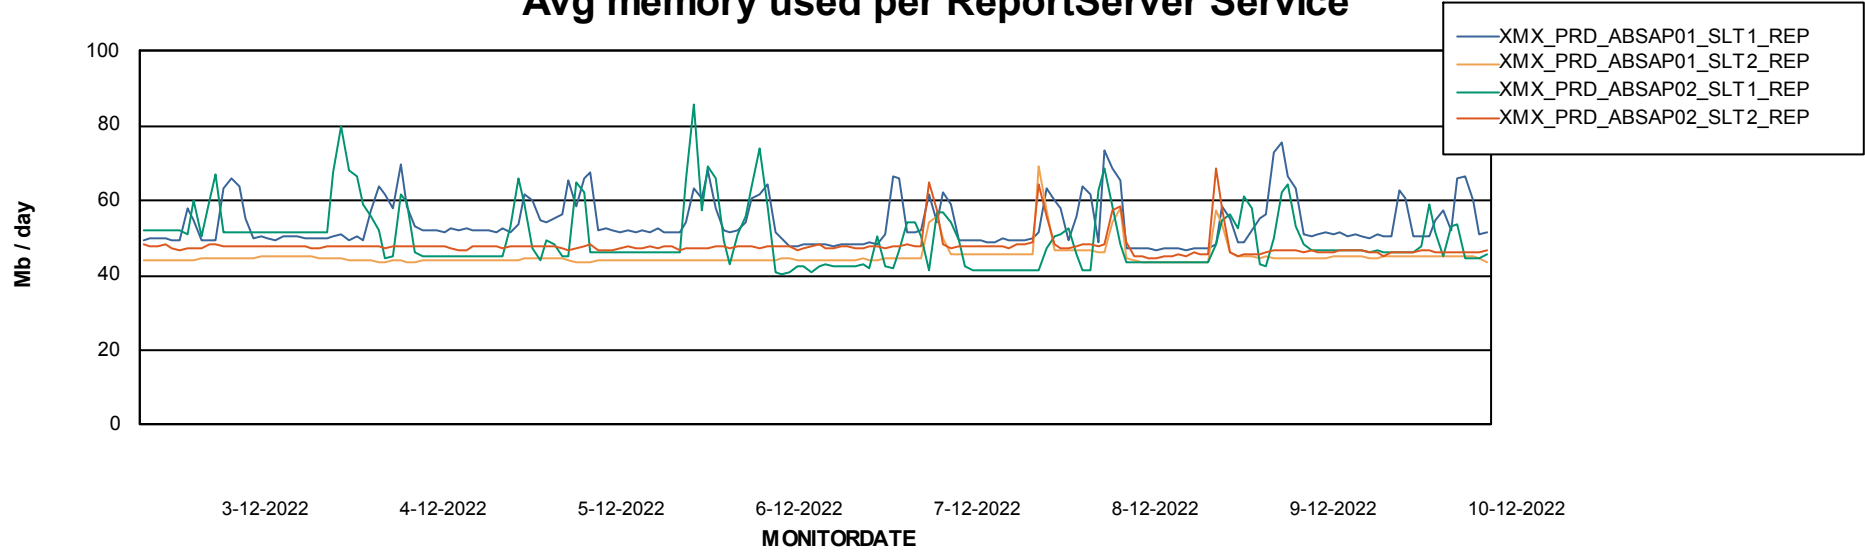

Weekly SLA Customer Report

Customer XMX Production
Database ID 146

Standby Database Health XMX Production

Recovery lag for last 7 days

Weekly SLA Customer Report

Customer XMX Production
Database ID 146

ABSSolute Application Server Services

Avg memory used per ABS Server Service

Avg users per day per ABS server

Weekly SLA Customer Report

Customer XMX Production
Database ID 146

ABSSolute Application ReportServer Services

Avg memory used per ReportServer Service

Weekly SLA Customer Report

Customer XMX Production
Database ID 146

ABSolute Web Component Services

Avg memory used per ABS Web component

Weekly SLA Customer Report

Customer XMX Production
Database ID 146

Disaster per ABS component