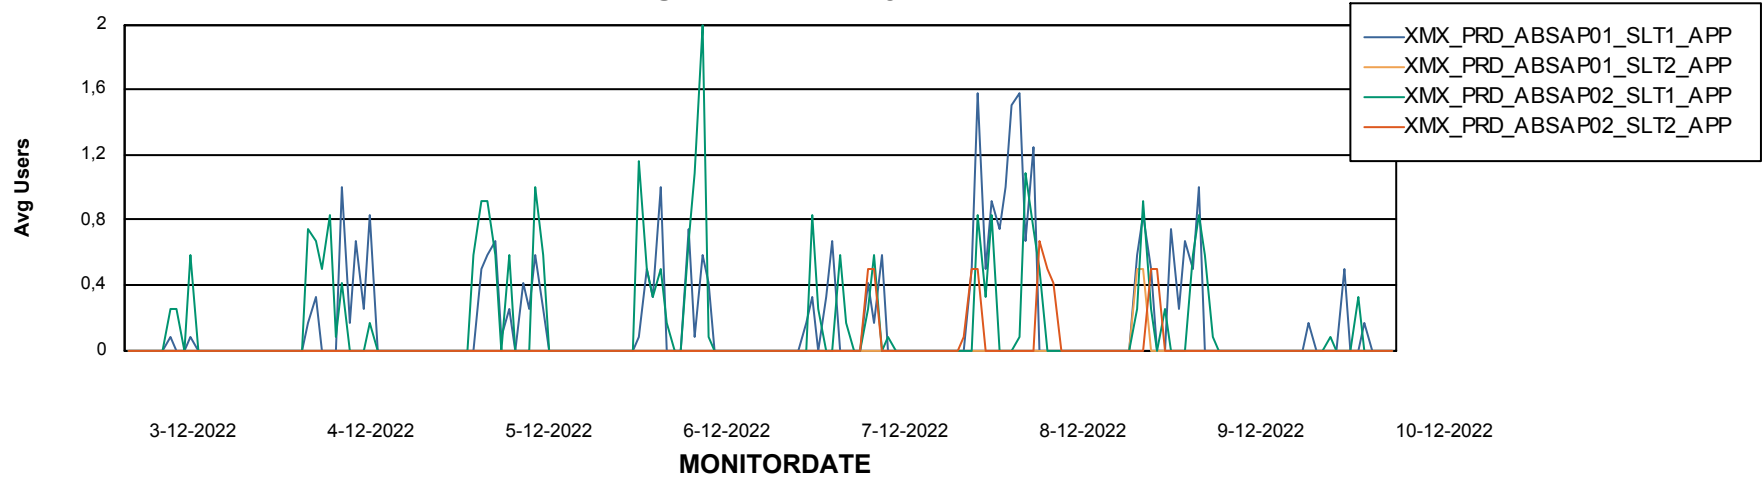

Avg users per day per ABS server