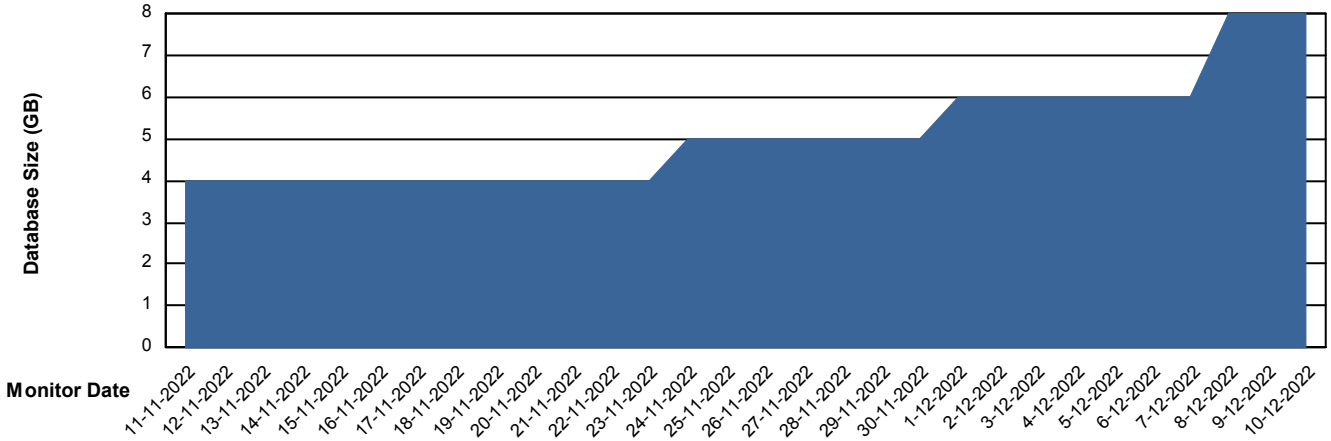

Weekly SLA Customer Report

Customer XMX Production
Database ID 146

Database Performance XMX_PROD_ABSDB01_PRDB

Weekly SLA Customer Report

Customer XMX Production
Database ID 146

Database Performance XMX_PROD_ABSDB02_SBDB

DB Processes Max 0
DB Processes Max 1,000
DB Processes Max 4

Weekly SLA Customer Report

Customer XMX Production
 Database ID 146

DATABASE SIZE XMX_PROD_ABSDB01_PRDB

Database growth over last month

Database Tablespace XMX_PROD_ABSDB01_PRDB

Date	Tablespace Name	Filesize (Gb)	Usedsize (Gb)	Percentage free
10-12-2022	ABSDATA	4	1	74
	INDX	8	0	100
9-12-2022	ABSDATA	4	1	74
	INDX	8	0	100
8-12-2022	ABSDATA	4	1	74
	INDX	8	0	100
7-12-2022	ABSDATA	4	1	74
	INDX	8	0	100
6-12-2022	ABSDATA	4	1	74
	INDX	8	0	100
5-12-2022	ABSDATA	4	1	74
	INDX	8	0	100
4-12-2022	ABSDATA	4	1	74
	INDX	8	0	100