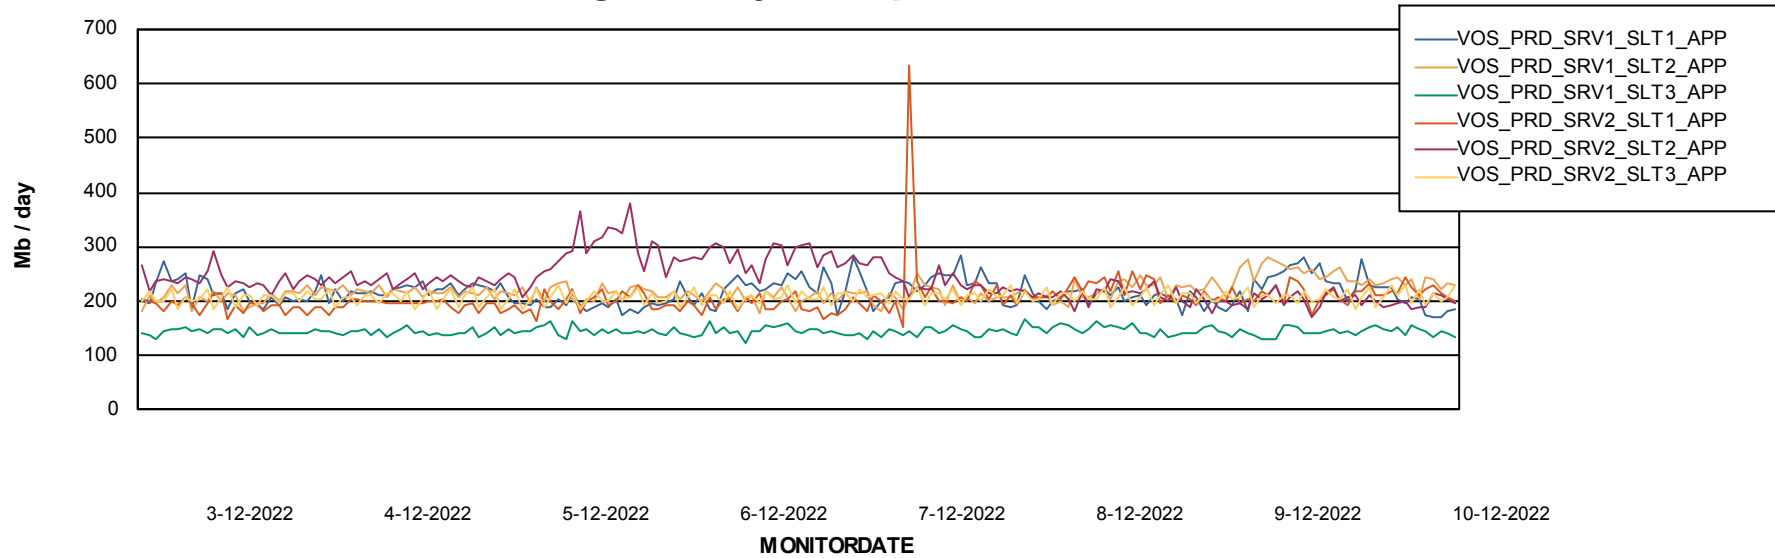

Standby Database Health VOS_Production

Recovery lag for last 7 days

Weekly SLA Customer Report

Customer VOS_Production
Database ID 143

ABSSolute Application Server Services

Avg memory used per ABS Server Service