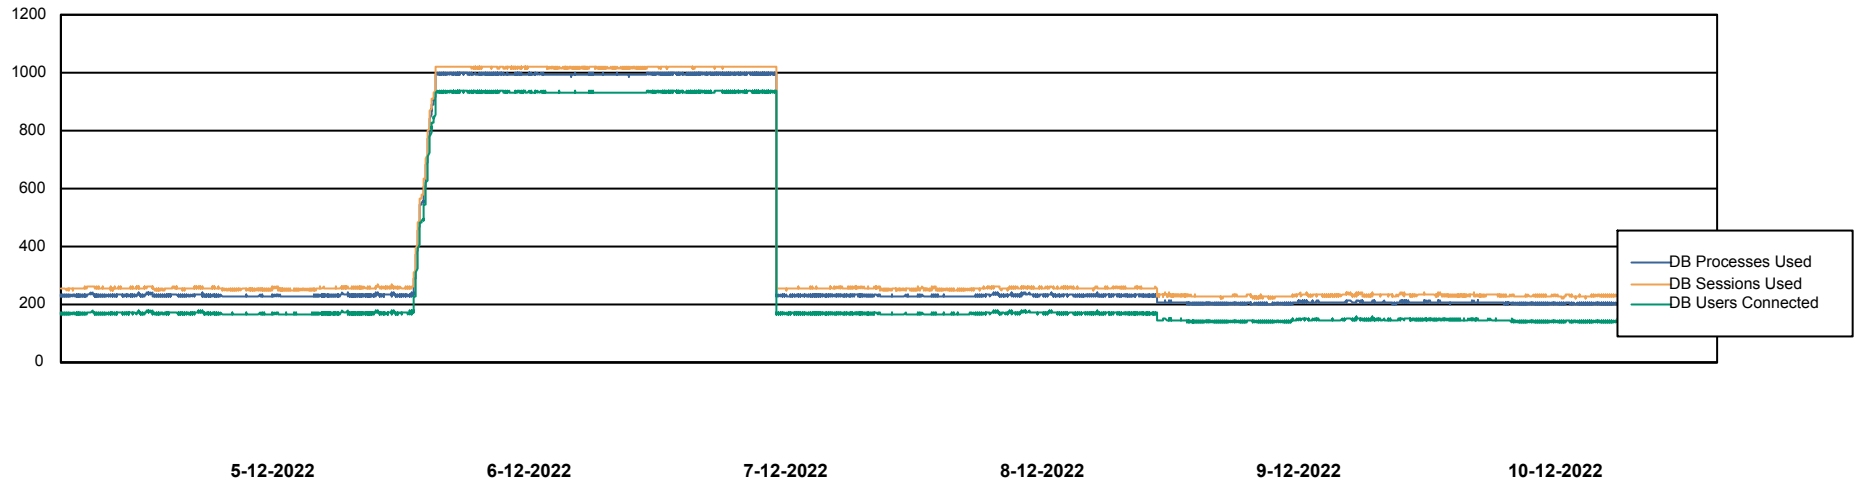

Weekly SLA Customer Report

Customer VOS_Production
Database ID 143

Database Performance VOSDB_BI

Weekly SLA Customer Report

Customer VOS_Production
Database ID 143

Database Performance VOSDB_Production

Weekly SLA Customer Report