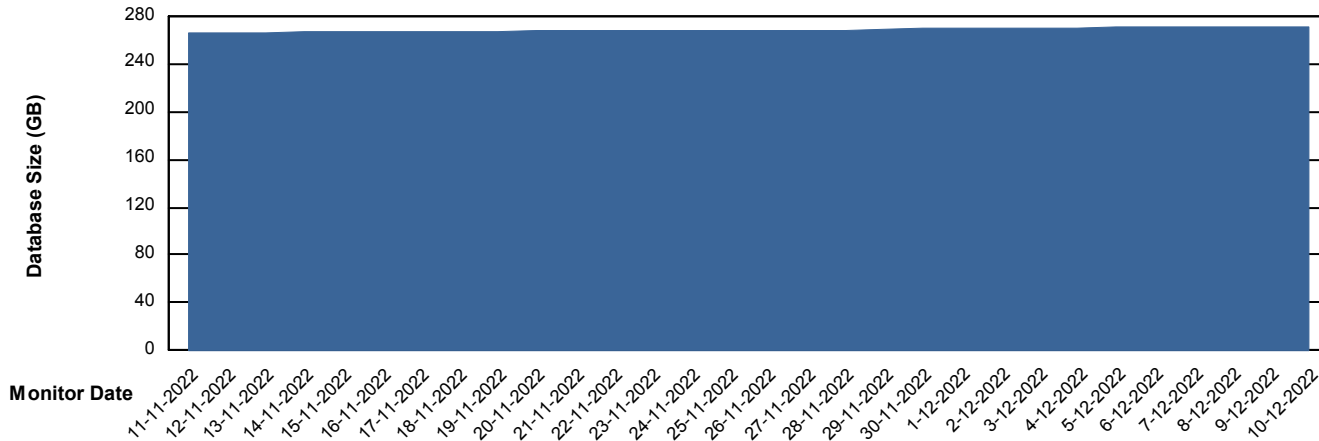

DATABASE SIZE VOSDB_Production

Database growth over last month