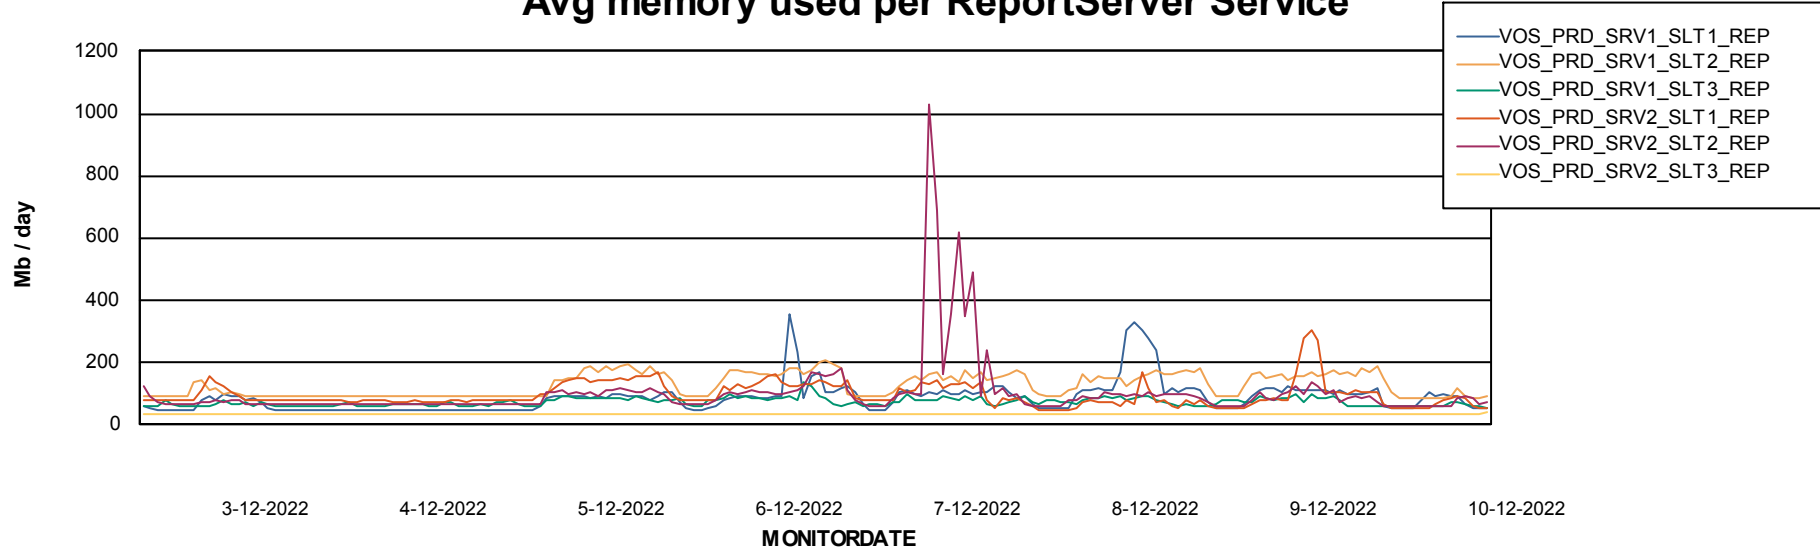

Avg users per day per ABS server

Weekly SLA Customer Report

Customer VOS_Production
Database ID 143

ABSSolute Application ReportServer Services

Avg memory used per ReportServer Service

Weekly SLA Customer Report