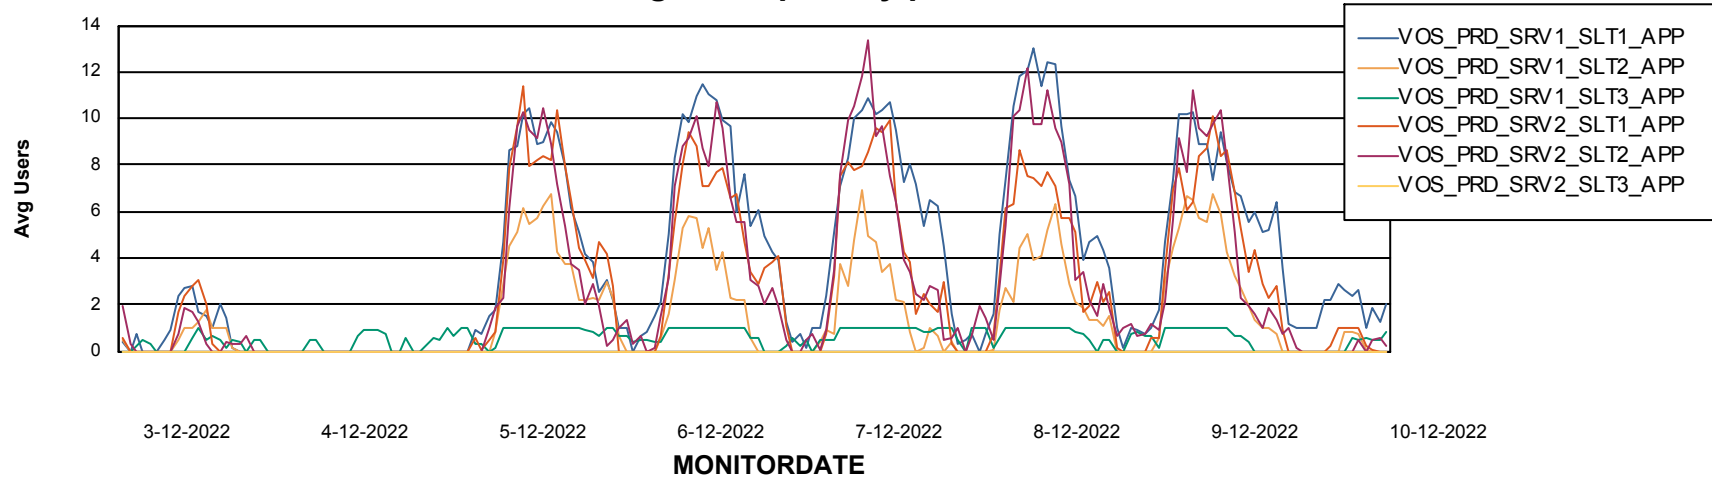

Avg users per day per ABS server