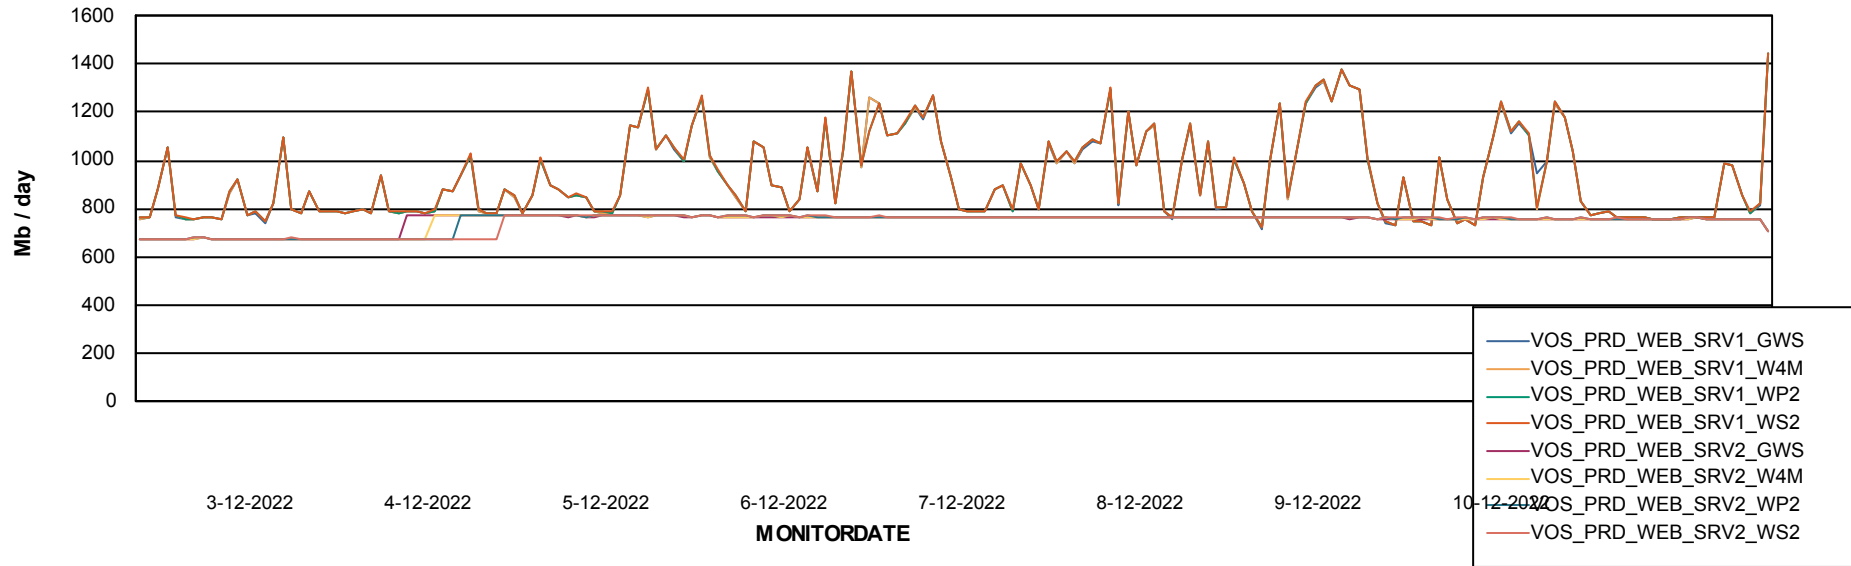

ABSolute Web Component Services

Avg memory used per ABS Web component