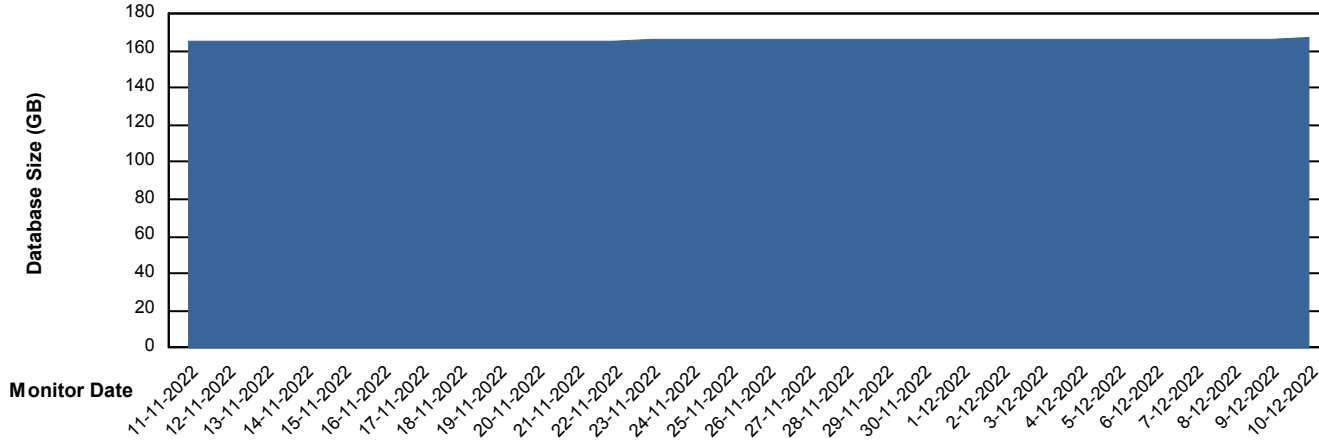

Customer VOS_Production
Database ID 143

Database Performance VOSDB_Standby

DB Processes Max 1,000

Weekly SLA Customer Report

Customer VOS_Production
Database ID 143

DATABASE SIZE VOSDB_BI

Database growth over last month