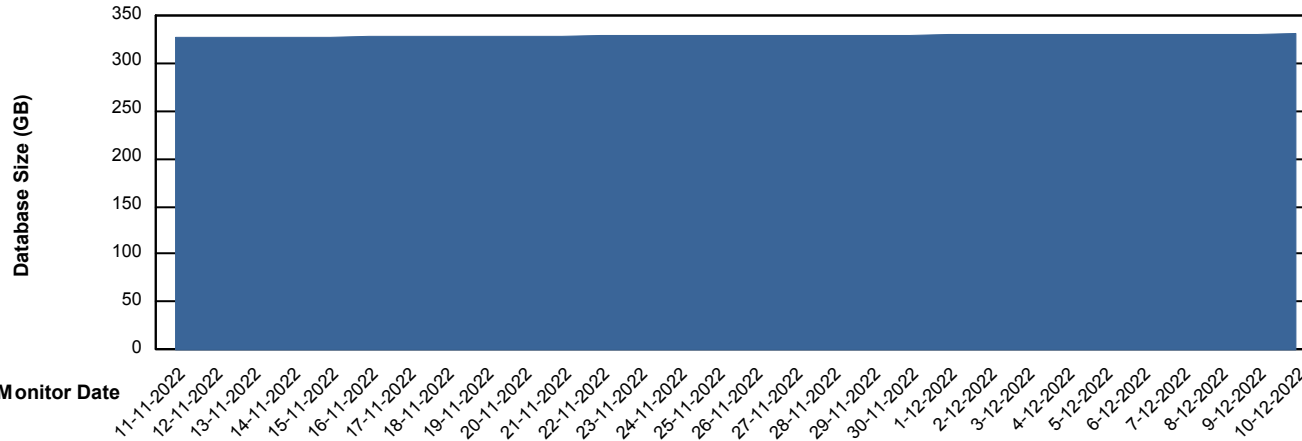

Weekly SLA Customer Report

Customer VEN_Production
Database ID 35

Database Performance VENDB_Production

Weekly SLA Customer Report

Customer VEN_Production
Database ID 35

Database Performance VENDB_Standby

DB Processes Max 300

Weekly SLA Customer Report

Customer VEN_Production
 Database ID 35

DATABASE SIZE VENDB_Production

Database growth over last month

Database Tablespace VENDB_Production

Date	Tablespace Name	Filesize (Gb)	Usedsize (Gb)	Percentage free
10-12-2022	ABSDATA	200	168	16
	INDX	184	153	17
9-12-2022	ABSDATA	200	168	16
	INDX	184	153	17
8-12-2022	ABSDATA	200	168	16
	INDX	184	153	17
7-12-2022	ABSDATA	200	168	16
	INDX	184	153	17
6-12-2022	ABSDATA	200	168	16
	INDX	184	153	17
5-12-2022	ABSDATA	200	168	16
	INDX	184	153	17
4-12-2022	ABSDATA	200	168	16
	INDX	184	153	17