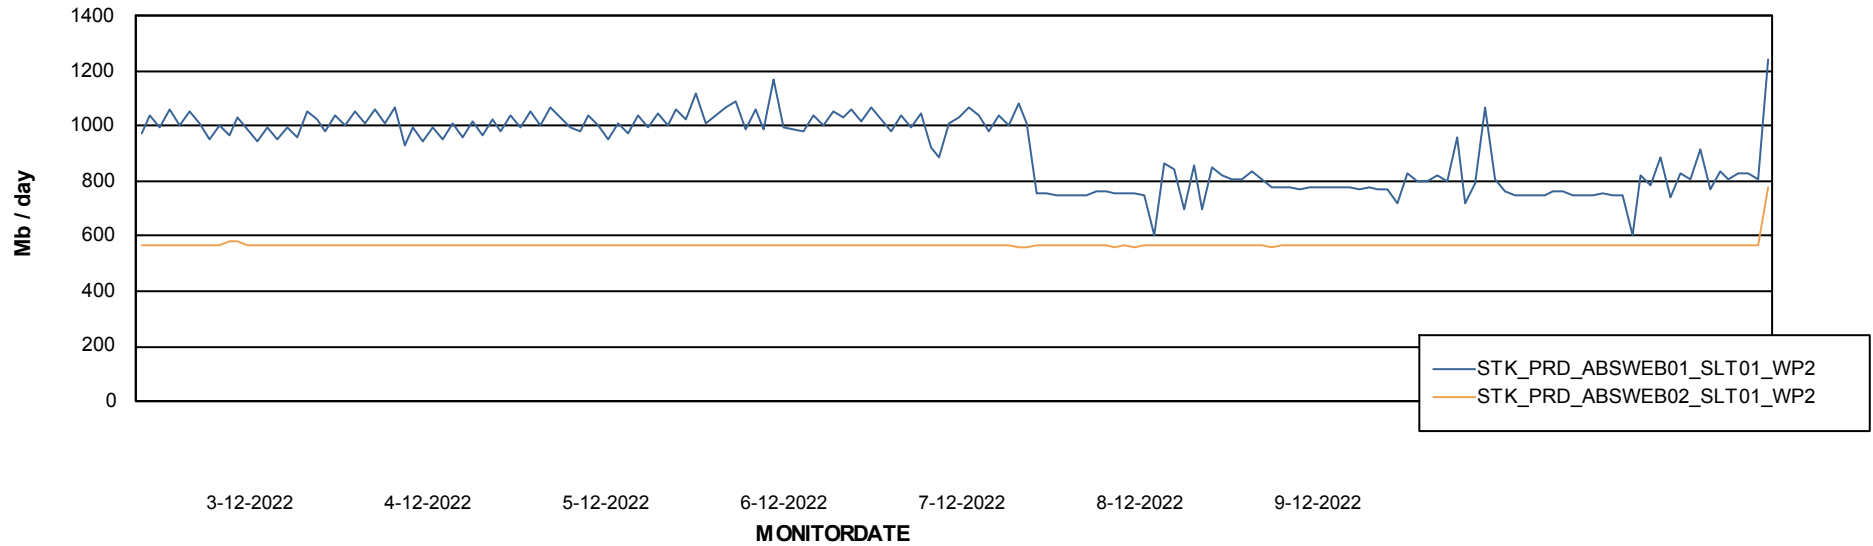

ABSSolute Web Component Services

Avg memory used per ABS Web component