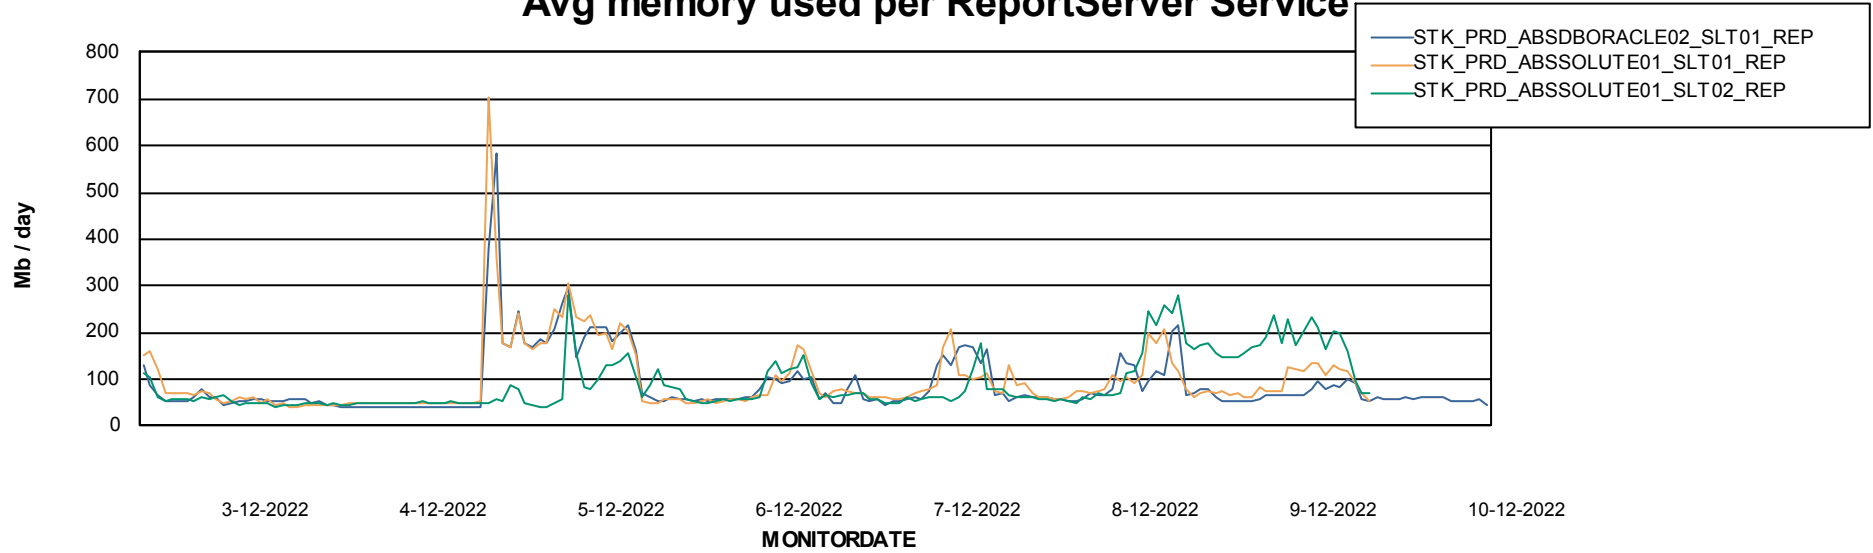

Avg memory used per ABS Server Service

Avg users per day per ABS server

Weekly SLA Customer Report

Customer STK_Production
Database ID 82

ABSSolute Application ReportServer Services

Avg memory used per ReportServer Service