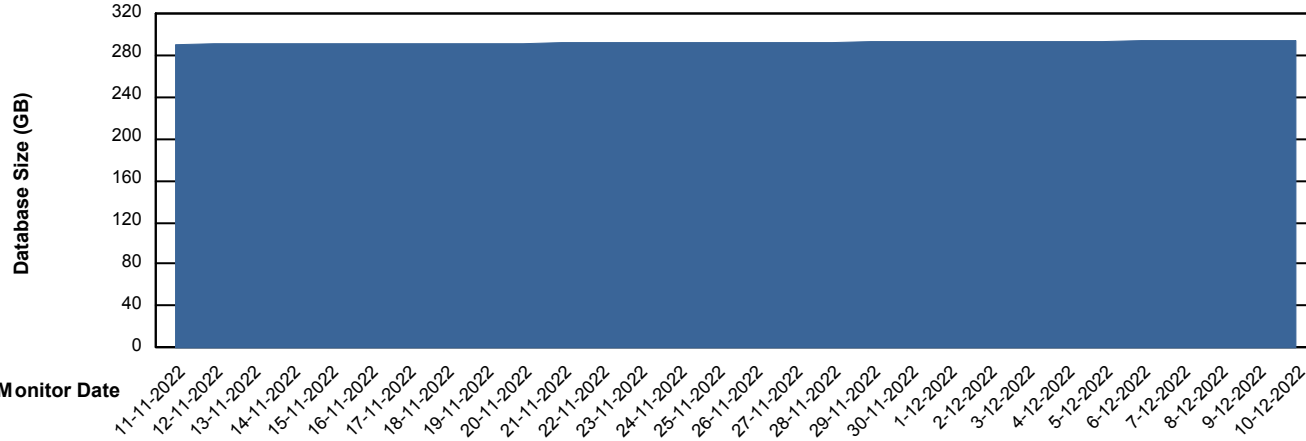

Weekly SLA Customer Report

Customer STK_Production
Database ID 82

Database Performance STKDB_Production

Weekly SLA Customer Report

Customer STK_Production
Database ID 82

Database Performance STKDB_Standby

DB Processes Max 1,000

Weekly SLA Customer Report

Customer STK_Production
 Database ID 82

DATABASE SIZE STKDB_Production

Database growth over last month

Database Tablespace STKDB_Production

Date	Tablespace Name	Filesize (Gb)	Usedsize (Gb)	Percentage free
10-12-2022	ABSDATA	200	115	43
	INDX	205	169	18
9-12-2022	ABSDATA	200	115	43
	INDX	205	169	18
8-12-2022	ABSDATA	200	115	43
	INDX	205	169	18
7-12-2022	ABSDATA	200	115	43
	INDX	205	169	18
6-12-2022	ABSDATA	200	115	43
	INDX	205	169	18
5-12-2022	ABSDATA	200	115	43
	INDX	205	169	18
4-12-2022	ABSDATA	200	114	43
	INDX	205	169	18