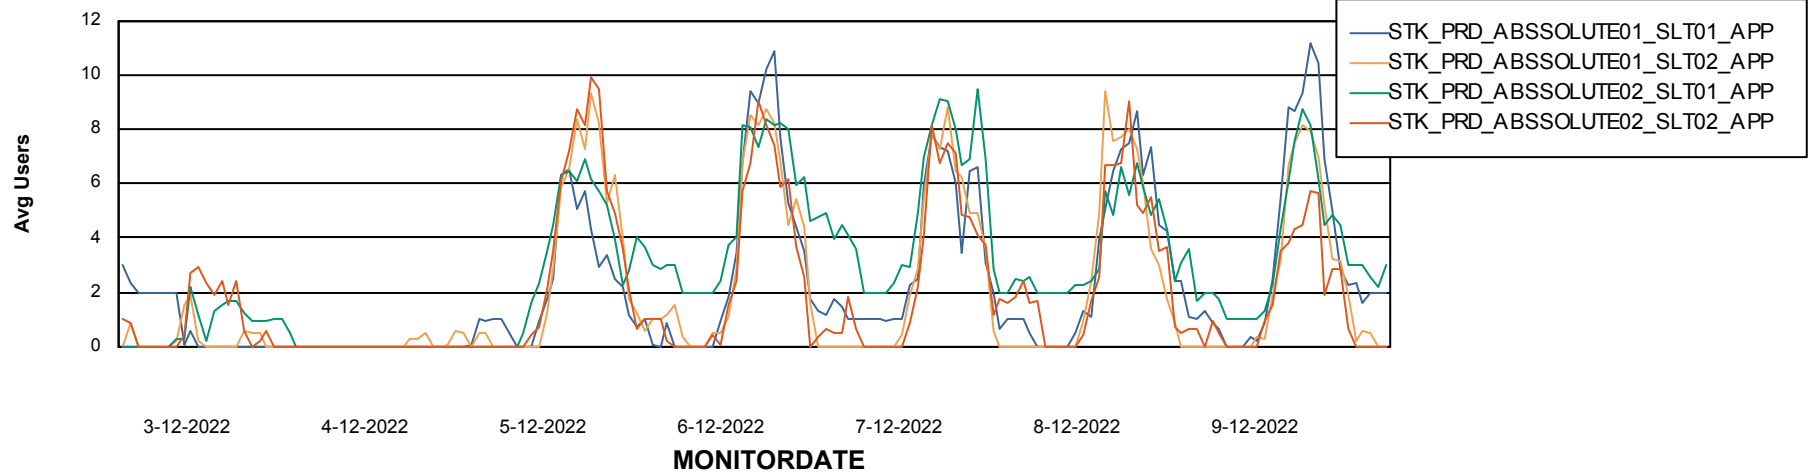

Avg users per day per ABS server