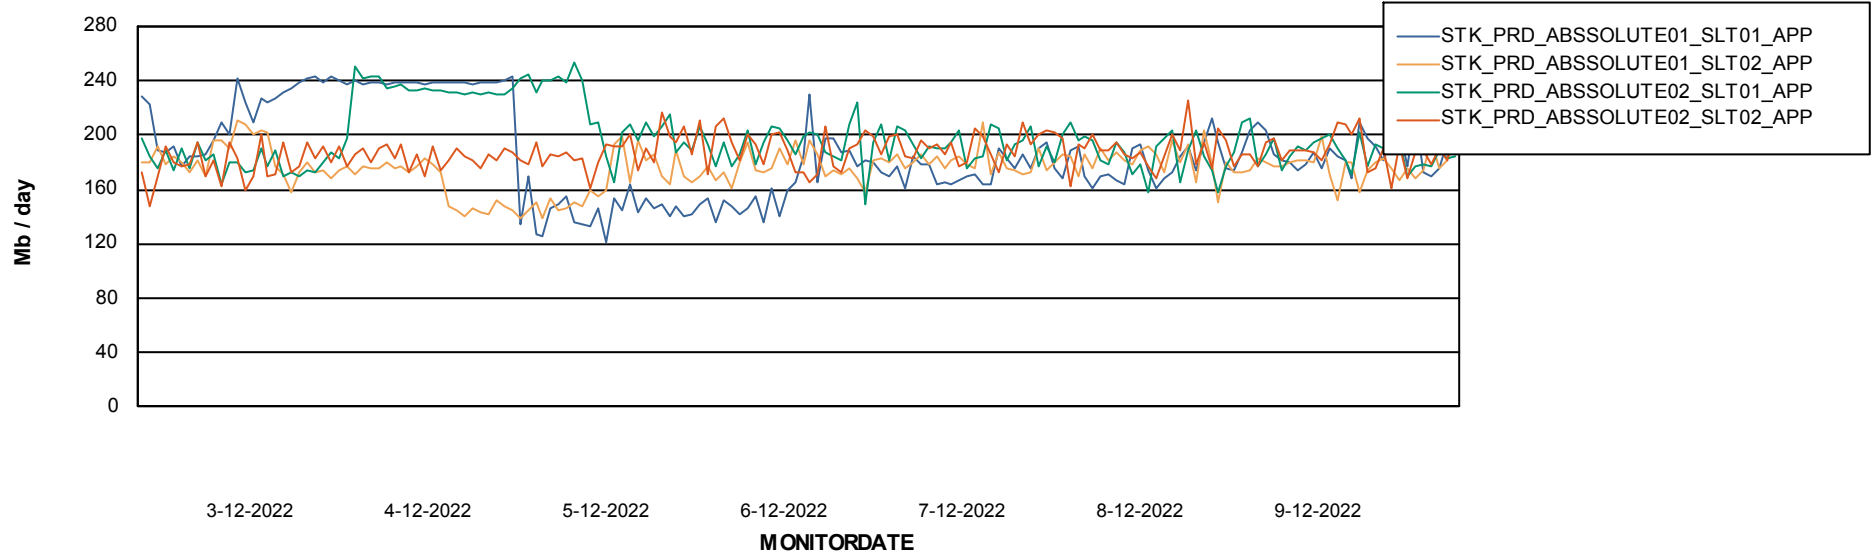

ABSSolute Application Server Services

Avg memory used per ABS Server Service