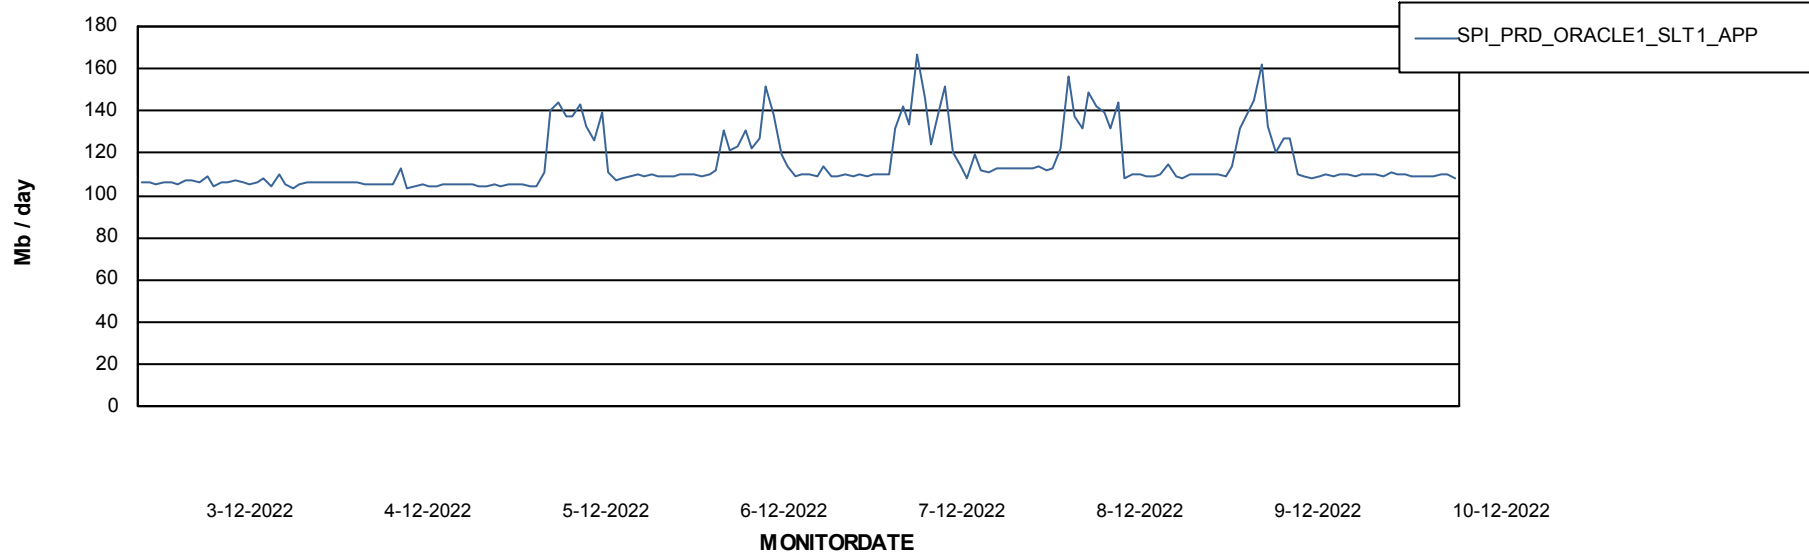

ABSSolute Application Server Services

Avg memory used per ABS Server Service