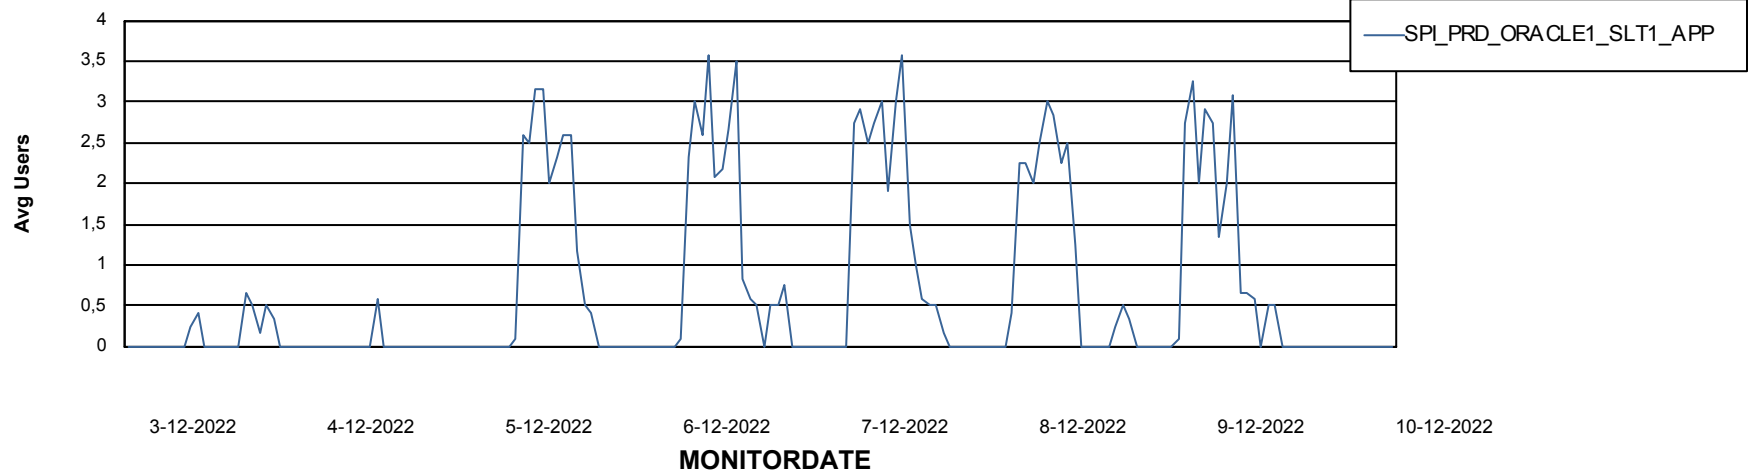

Avg users per day per ABS server