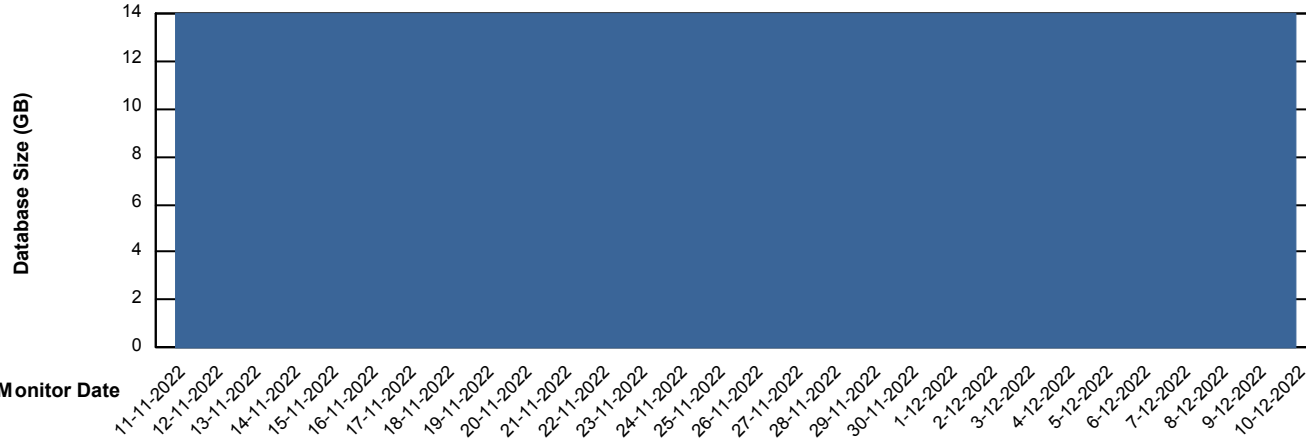

# Weekly SLA Customer Report

Customer SPI\_Production  
Database ID 49

Database Performance SPIDB\_Standby

DB Processes Max 500

# Weekly SLA Customer Report

Customer SPI\_Production  
 Database ID 49

DATABASE SIZE SPIDB\_Production

Database growth over last month

Database Tablespace SPIDB\_Production

Date	Tablespace Name	Filesize (Gb)	Usedsize (Gb)	Percentage free
10-12-2022	ABSDATA	5	3	49
	INDX	8	4	47
9-12-2022	ABSDATA	5	3	49
	INDX	8	4	47
8-12-2022	ABSDATA	5	3	49
	INDX	8	4	47
7-12-2022	ABSDATA	5	3	49
	INDX	8	4	47
6-12-2022	ABSDATA	5	3	49
	INDX	8	4	47
5-12-2022	ABSDATA	5	3	49
	INDX	8	4	47
4-12-2022	ABSDATA	5	3	49
	INDX	8	4	47