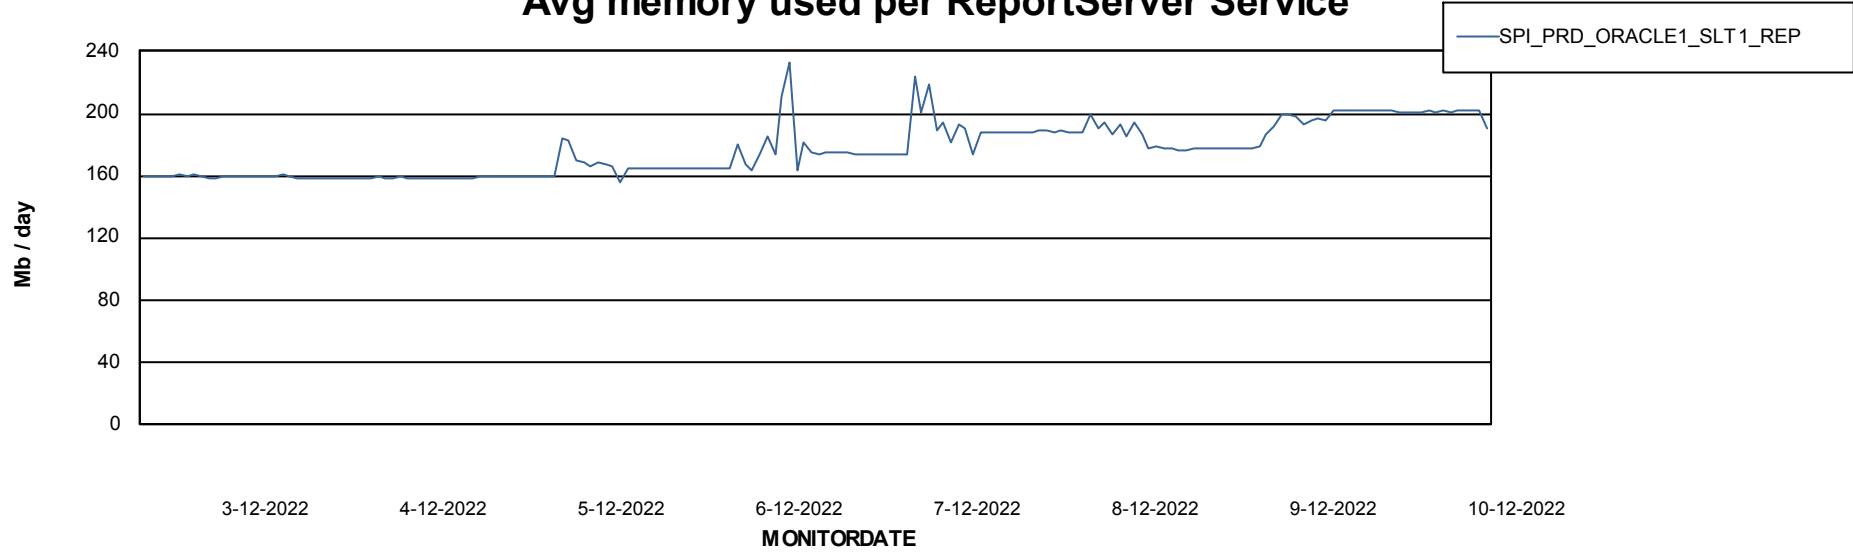

ABSSolute Application ReportServer Services

Avg memory used per ReportServer Service