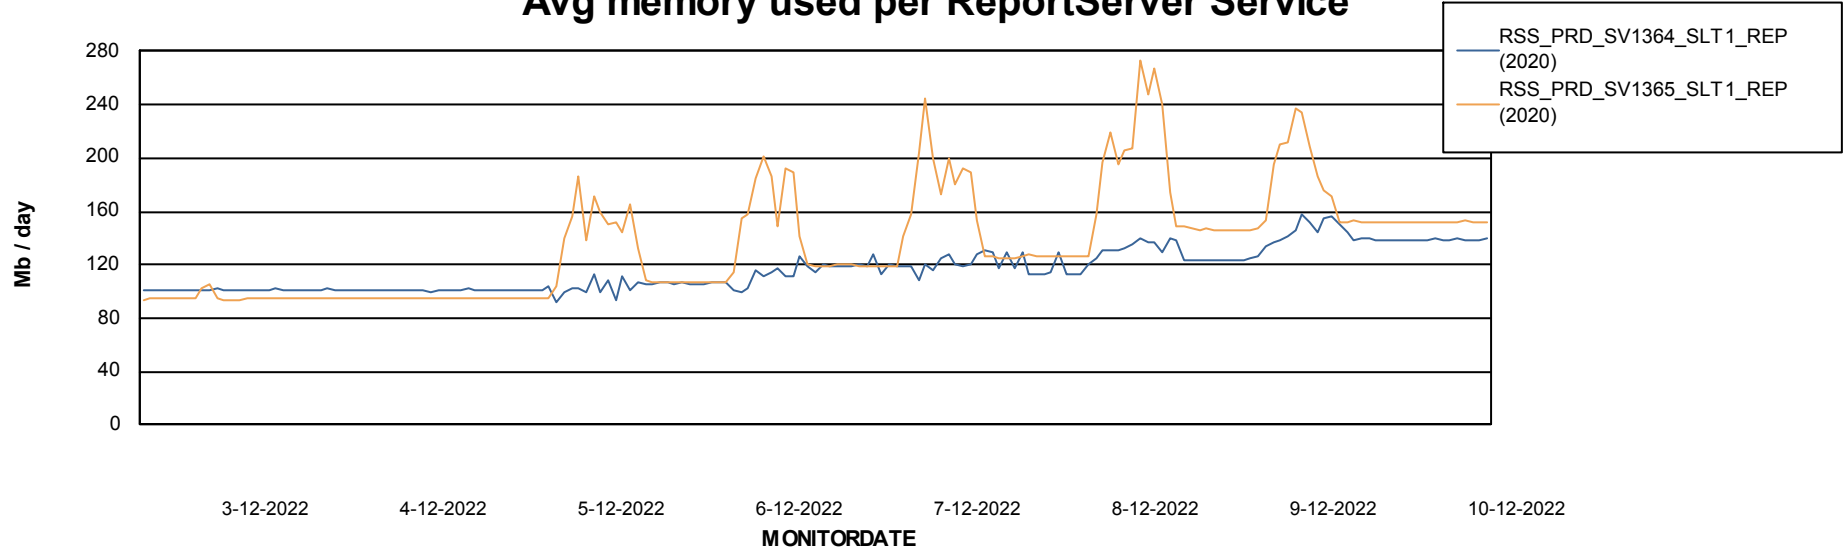

Avg memory used per ABS Server Service

Avg users per day per ABS server

Weekly SLA Customer Report

Customer RSS Production
Database ID 52

ABSSolute Application ReportServer Services

Avg memory used per ReportServer Service