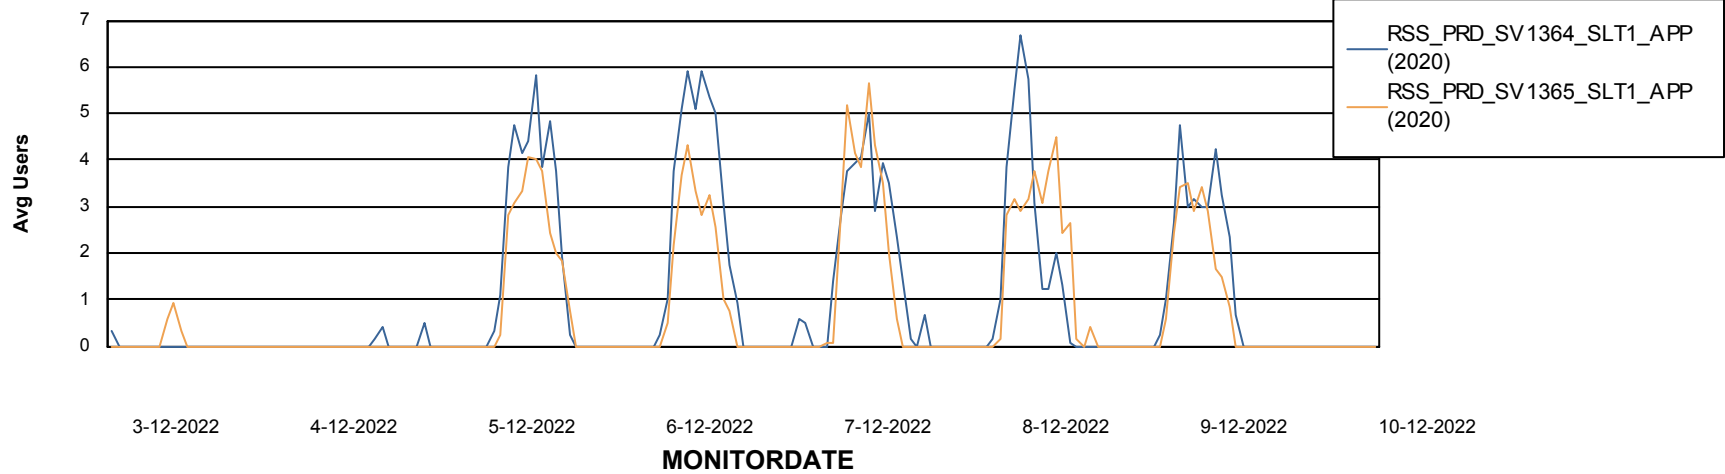

Avg users per day per ABS server