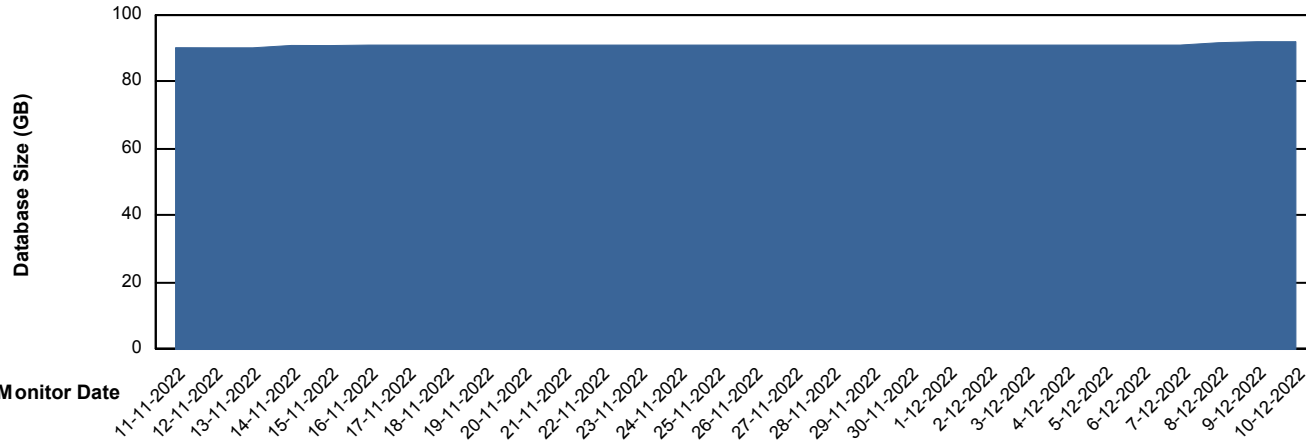

Database Performance RSS_DB_Standby (2020)

DB Processes Max 300
DB Sessions Max 472

Weekly SLA Customer Report

Customer RSS Production
 Database ID 52

DATABASE SIZE RSS_DB_Primary (2020)

Database growth over last month

Database Tablespace RSS_DB_Primary (2020)

Date	Tablespace Name	Filesize (Gb)	Usedsize (Gb)	Percentage free
10-12-2022	ABSDATA	49	41	16
	INDX	58	48	17
9-12-2022	ABSDATA	49	41	16
	INDX	58	48	17
8-12-2022	ABSDATA	49	40	18
	INDX	58	48	17
7-12-2022	ABSDATA	49	40	18
	INDX	58	48	17
6-12-2022	ABSDATA	49	40	18
	INDX	58	48	17
5-12-2022	ABSDATA	49	40	18
	INDX	58	48	17
4-12-2022	ABSDATA	49	40	18
	INDX	58	48	17