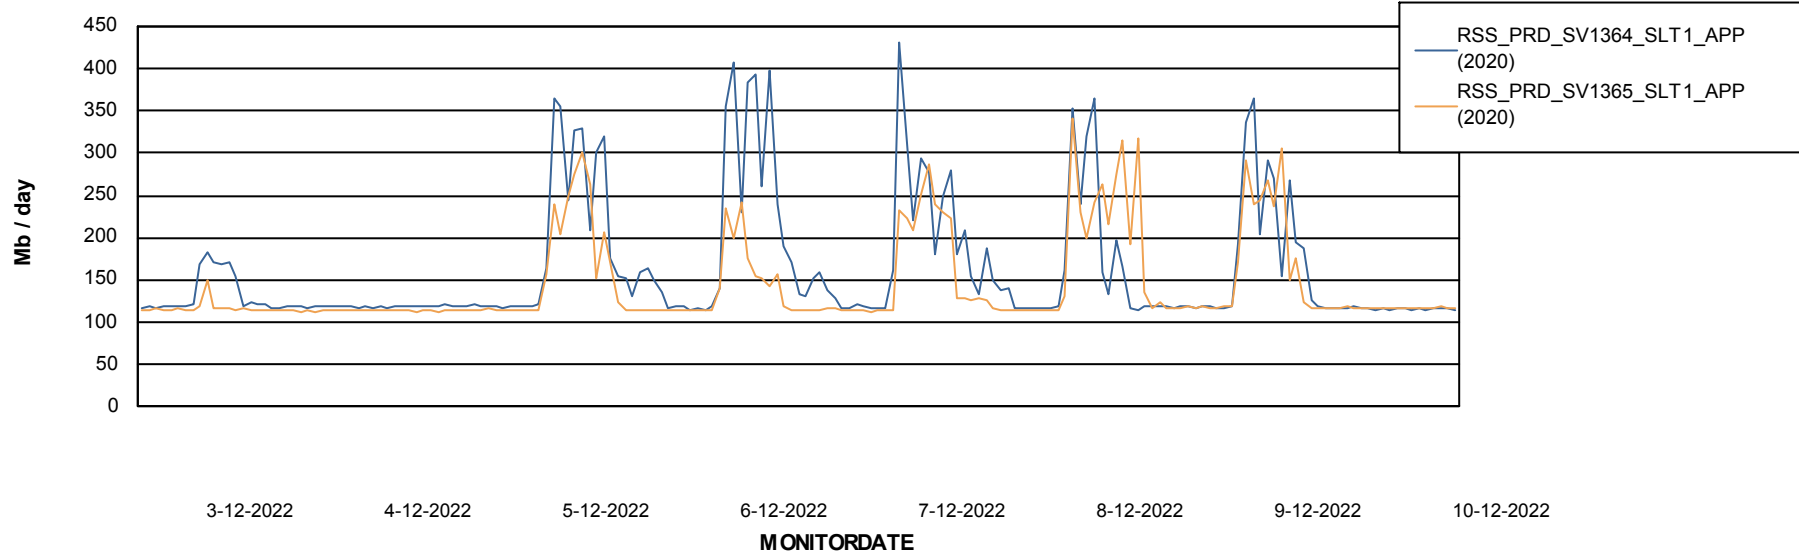

ABSSolute Application Server Services

Avg memory used per ABS Server Service