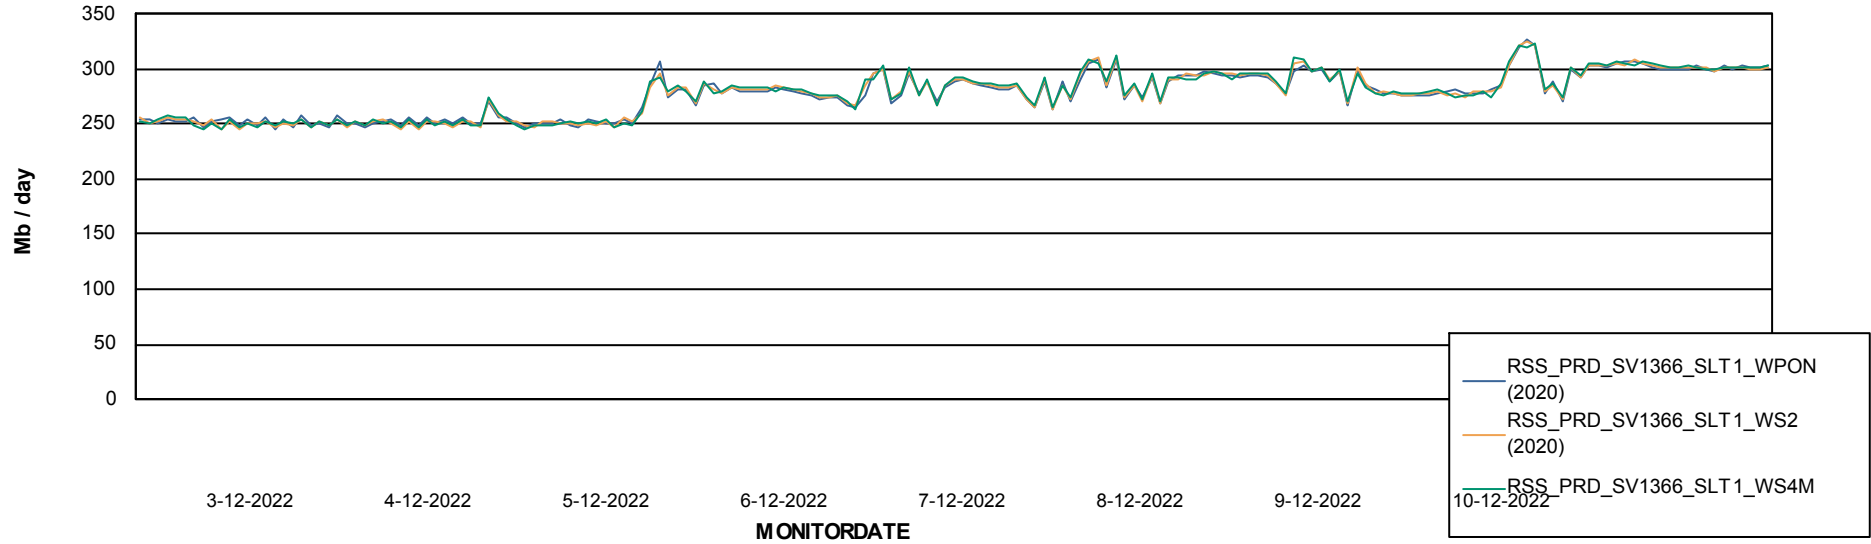

ABSSolute Web Component Services

Avg memory used per ABS Web component