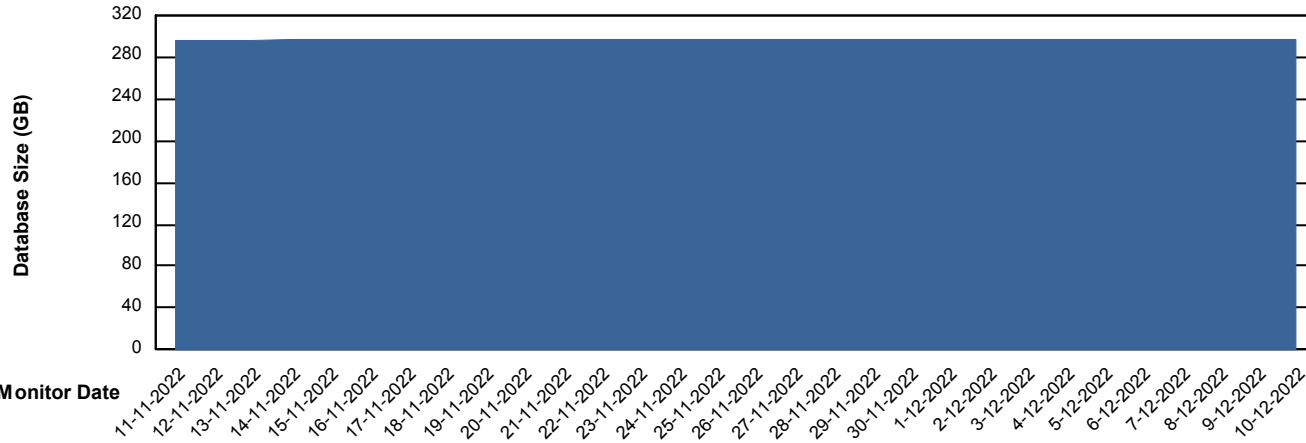

Weekly SLA Customer Report

Customer PCO_Production (Bronze)
Database ID 44

Database Performance PCODB_Production

Weekly SLA Customer Report

Customer PCO_Production (Bronze)
 Database ID 44

DATABASE SIZE PCODB_Production

Database growth over last month

Database Tablespace PCODB_Production

Date	Tablespace Name	Filesize (Gb)	Usedsize (Gb)	Percentage free
10-12-2022	ABSDATA	238	113	52
	INDX	329	181	45
9-12-2022	ABSDATA	238	113	52
	INDX	329	181	45
8-12-2022	ABSDATA	238	113	52
	INDX	329	181	45
7-12-2022	ABSDATA	238	113	52
	INDX	329	181	45
6-12-2022	ABSDATA	238	113	52
	INDX	329	181	45
5-12-2022	ABSDATA	238	113	52
	INDX	329	181	45
4-12-2022	ABSDATA	238	113	52
	INDX	329	181	45