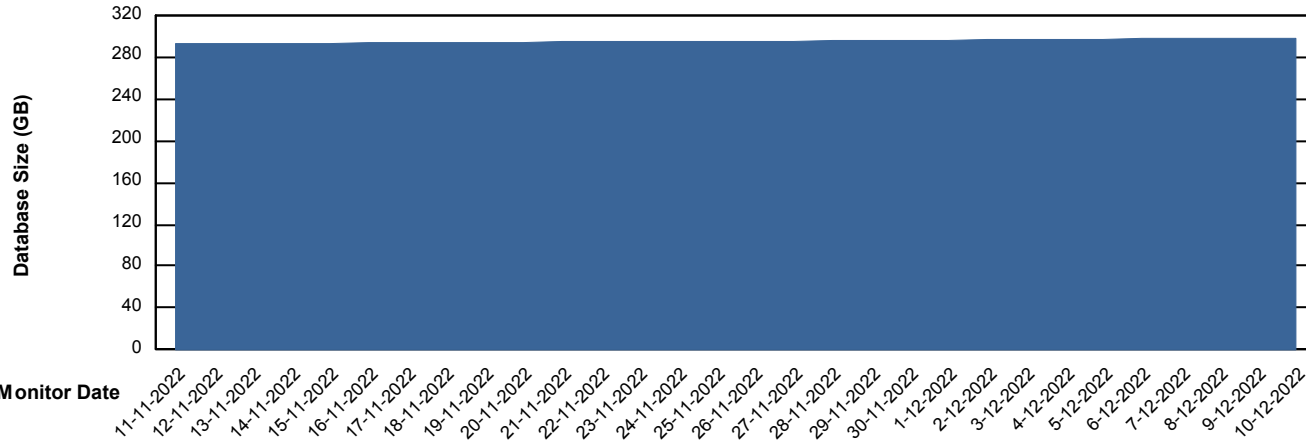

Database growth over last month

Database Tablespace NOA_PRD_NovoABS01_DB

Date	Tablespace Name	Filesize (Gb)	Usedsize (Gb)	Percentage free
10-12-2022	ABSDATA	163	113	31
	INDX	213	179	16
9-12-2022	ABSDATA	163	113	31
	INDX	213	179	16
8-12-2022	ABSDATA	163	113	31
	INDX	213	178	16
7-12-2022	ABSDATA	163	113	31
	INDX	213	178	16
6-12-2022	ABSDATA	163	113	31
	INDX	213	178	16
5-12-2022	ABSDATA	163	113	31
	INDX	213	178	16
4-12-2022	ABSDATA	163	113	31
	INDX	213	178	17