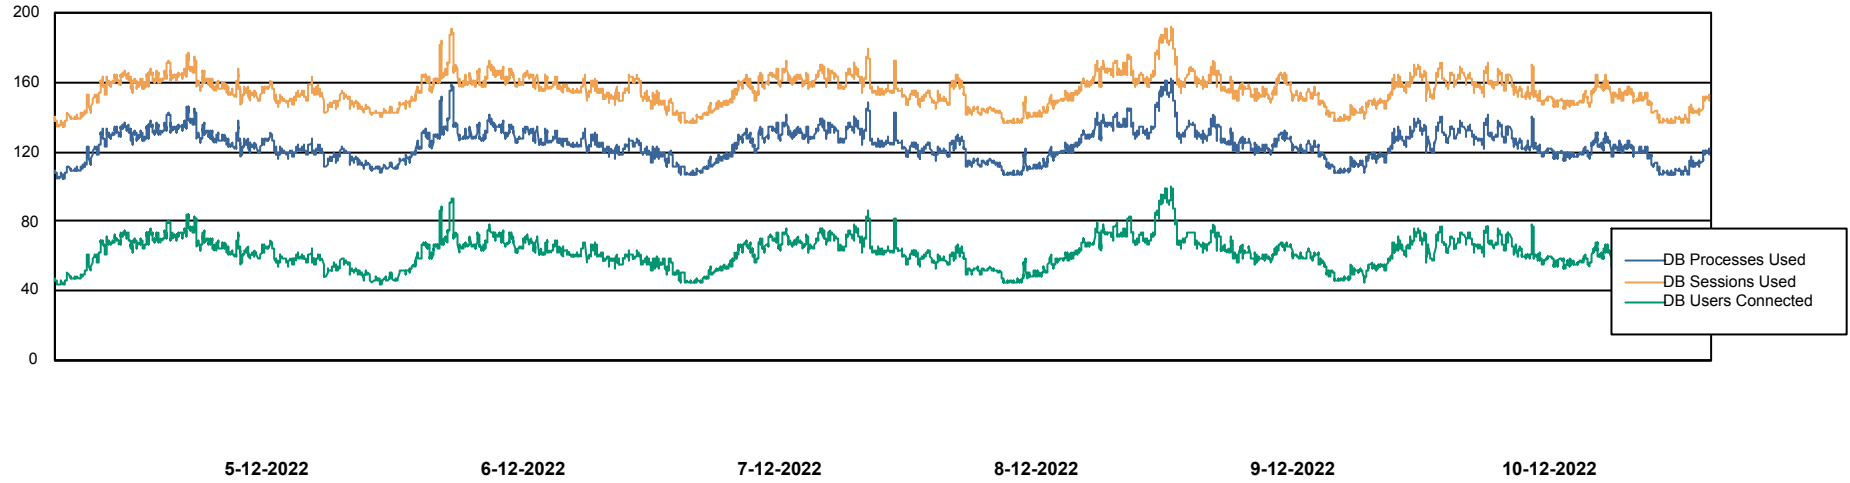

Database Performance NOA_PRD_NovoABS01_DB