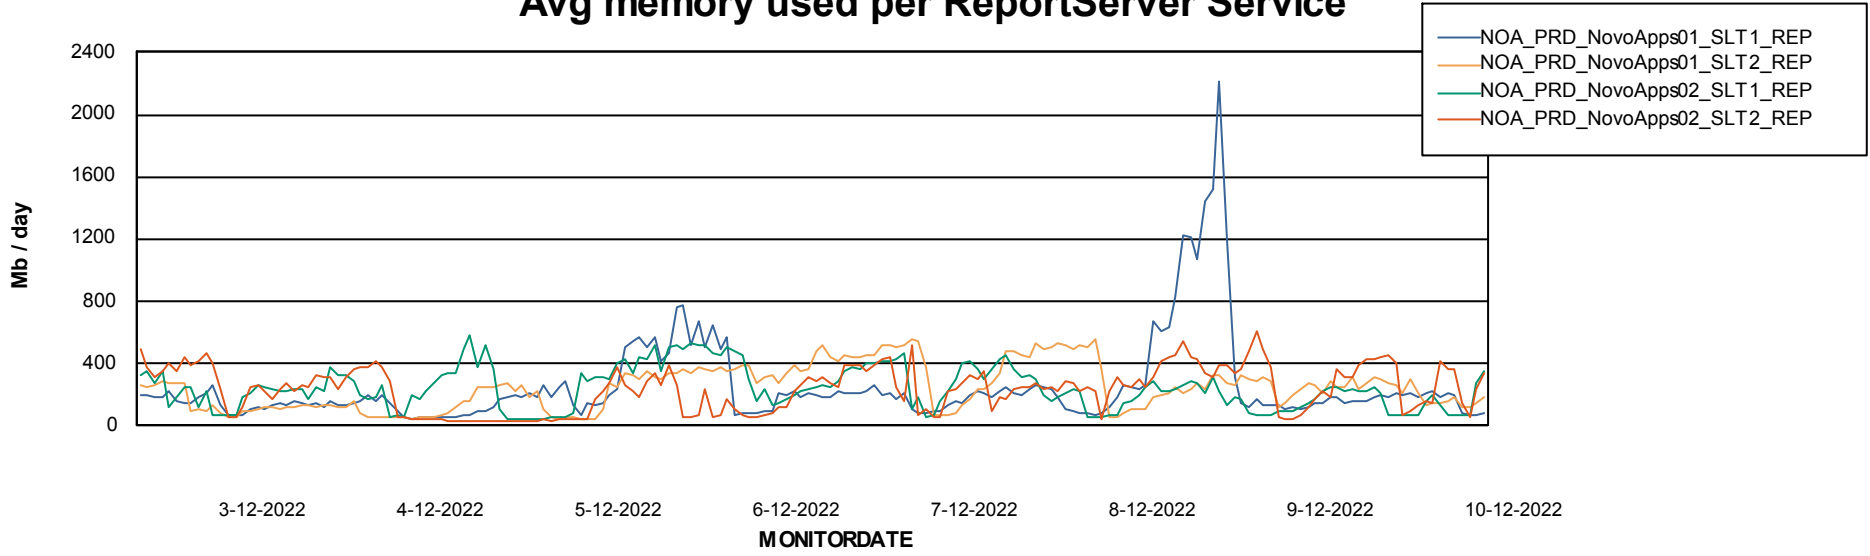

ABSSolute Application ReportServer Services

Avg memory used per ReportServer Service