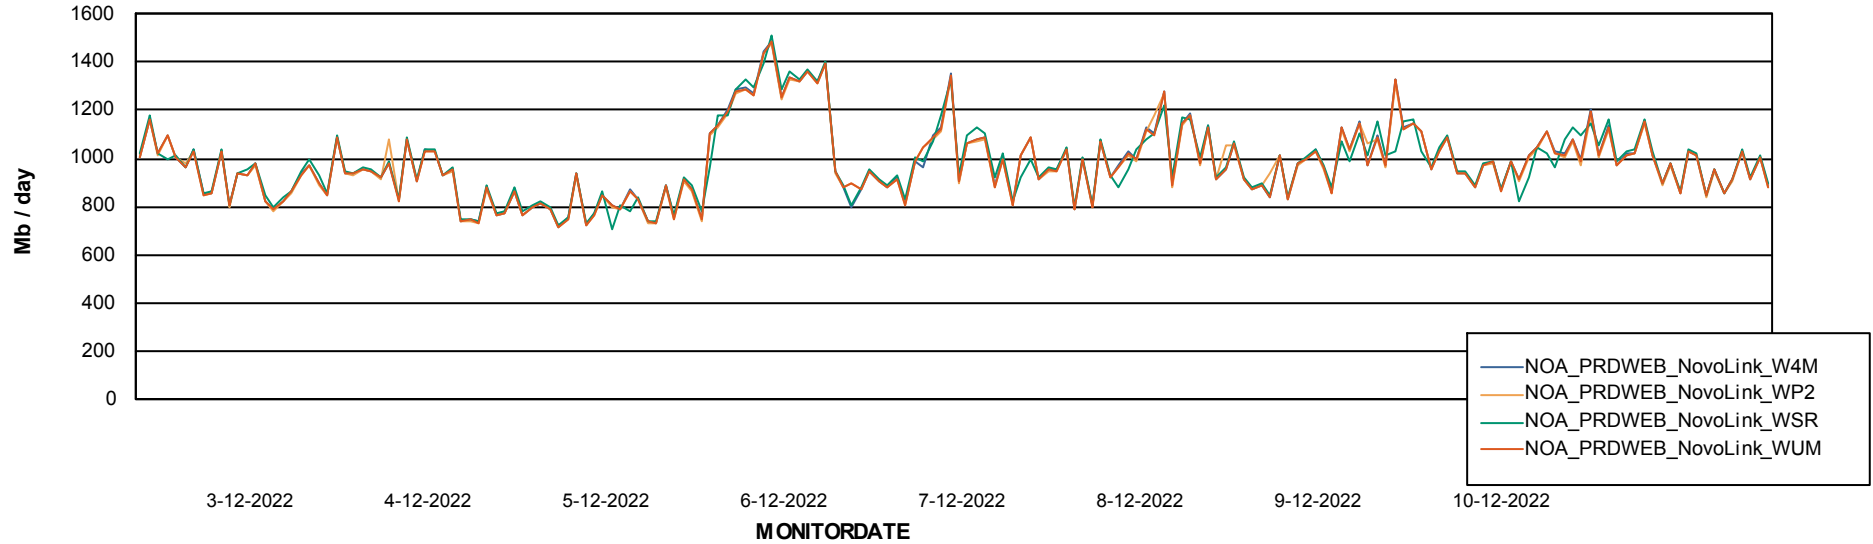

ABSSolute Web Component Services

Avg memory used per ABS Web component