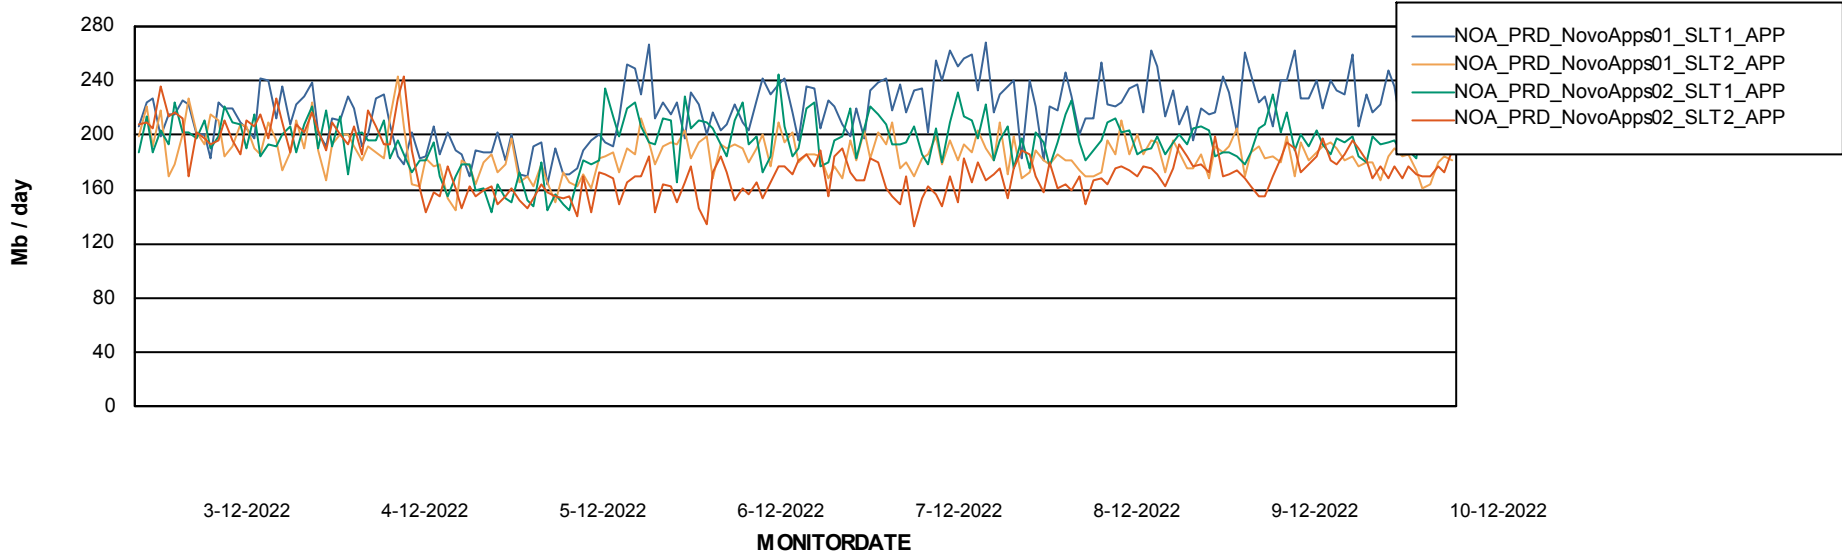

ABSolute Application Server Services

Avg memory used per ABS Server Service