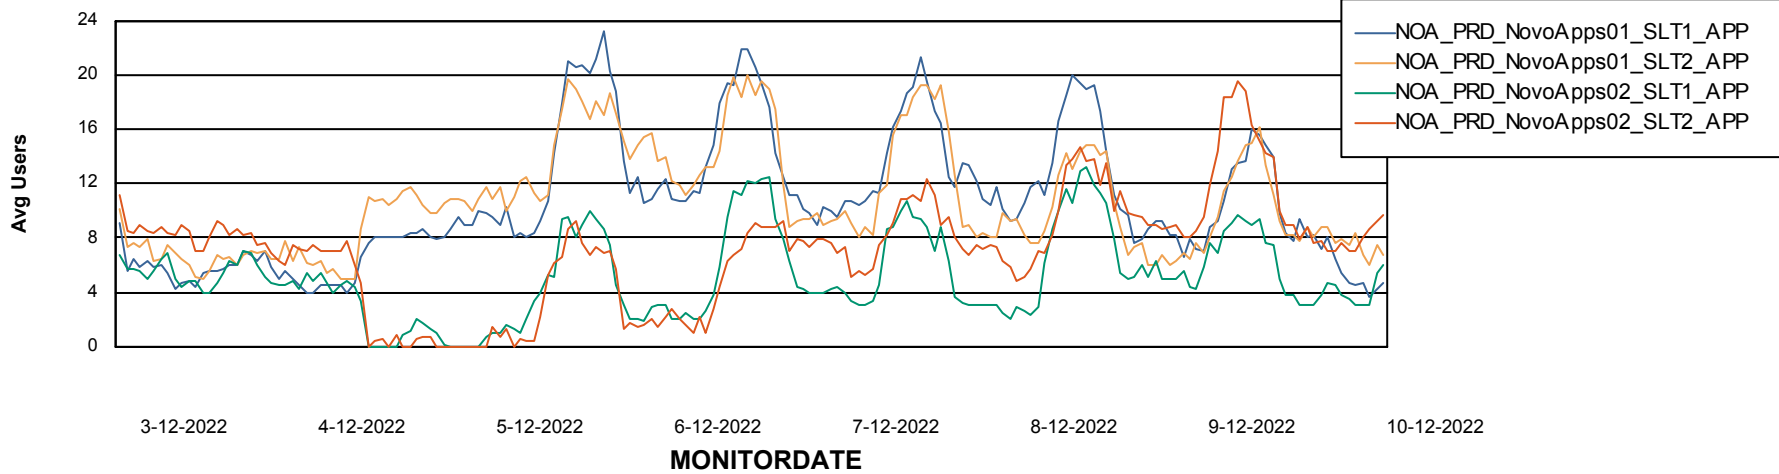

Avg users per day per ABS server