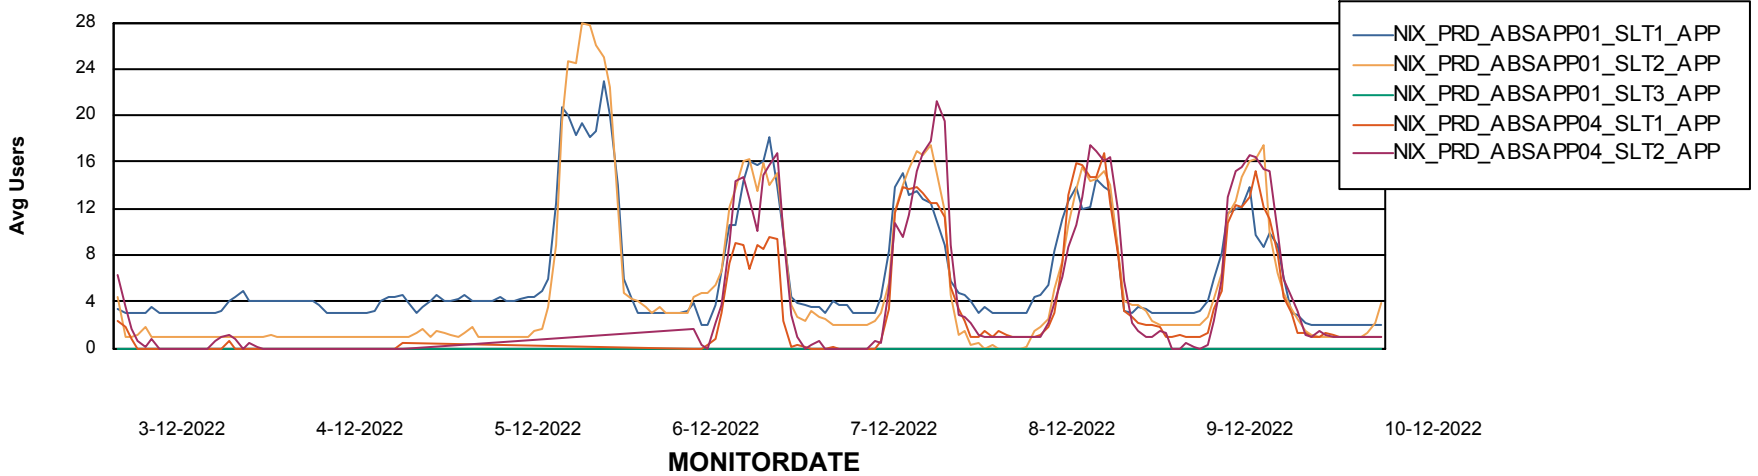

Avg users per day per ABS server