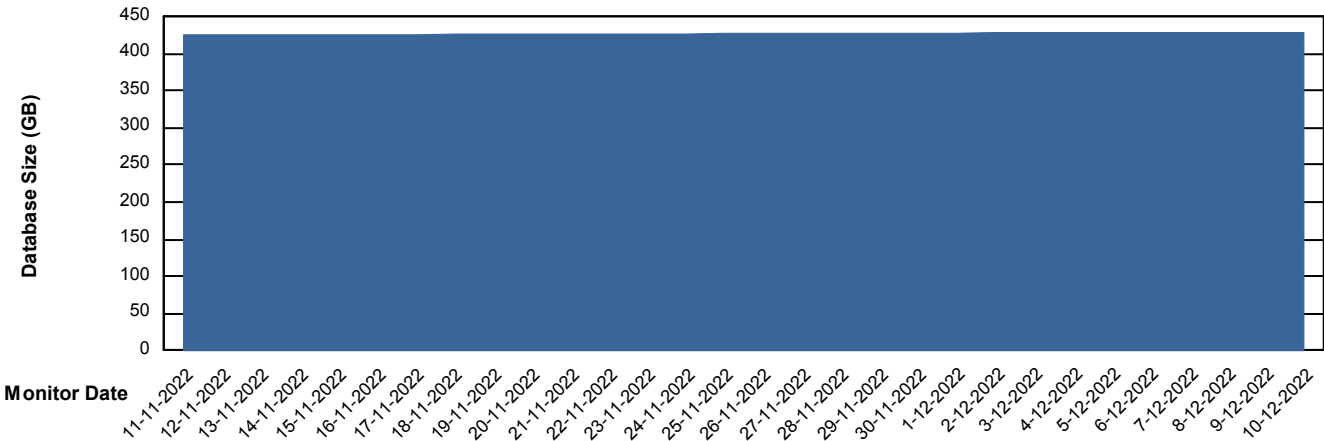

Customer NIX_Production
Database ID 51

Database Performance NIXDB_Standby

DB Processes Max 300

Weekly SLA Customer Report

Customer NIX_Production
Database ID 51

DATABASE SIZE NIXDB_BI

Database growth over last month

DATABASE SIZE NIXDB_Production

Database growth over last month

Weekly SLA Customer Report

Customer NIX_Production
Database ID 51

Database Tablespace NIXDB_BI

Date	Tablespace Name	Filesize (Gb)	Usedsize (Gb)	Percentage free
10-12-2022	ABSDATA	97	78	20
	INDX	132	109	17
9-12-2022	ABSDATA	97	78	20
	INDX	132	109	17
8-12-2022	ABSDATA	97	78	20
	INDX	132	109	17
7-12-2022	ABSDATA	97	78	20
	INDX	132	109	18
6-12-2022	ABSDATA	97	78	20
	INDX	132	109	18
5-12-2022	ABSDATA	97	78	20
	INDX	132	109	18
4-12-2022	ABSDATA	97	78	20
	INDX	132	109	18