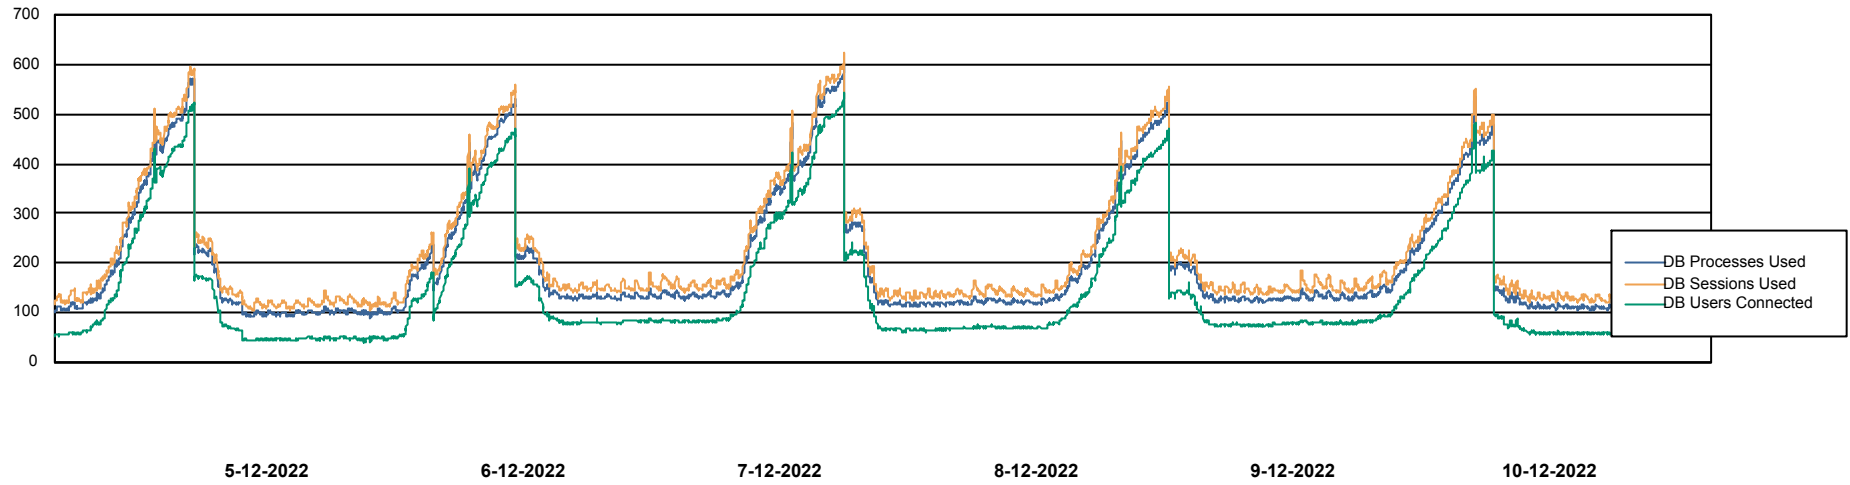

Weekly SLA Customer Report

Customer NIX_Production
Database ID 51

Database Performance NIXDB_BI

Weekly SLA Customer Report

Customer NIX_Production
Database ID 51

Database Performance NIXDB_Production

Weekly SLA Customer Report

Customer NIX_Production
Database ID 51

Database Performance NIXDB_Standby

DB Processes Max 300

Weekly SLA Customer Report

Customer NIX_Production
Database ID 51

DATABASE SIZE NIXDB_BI

Database growth over last month