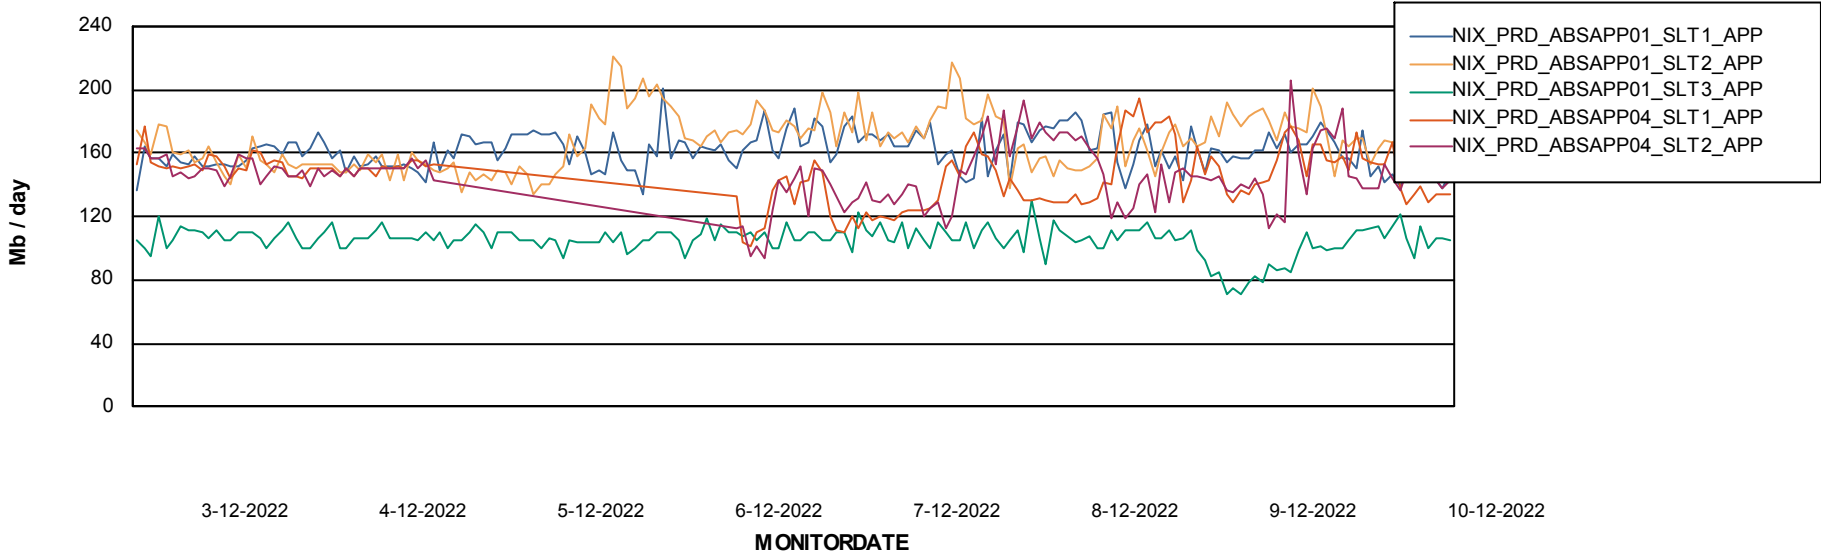

Weekly SLA Customer Report

Customer NIX_Production
 Database ID 51

Database Tablespace NIXDB_Production

Date	Tablespace Name	Filesize (Gb)	Usedsize (Gb)	Percentage free
10-12-2022	ABSDATA	221	179	19
	INDX	276	226	18
9-12-2022	ABSDATA	221	179	19
	INDX	276	226	18
8-12-2022	ABSDATA	221	179	19
	INDX	276	226	18
7-12-2022	ABSDATA	221	179	19
	INDX	276	226	18
6-12-2022	ABSDATA	221	179	19
	INDX	276	225	18
5-12-2022	ABSDATA	221	179	19
	INDX	276	225	18
4-12-2022	ABSDATA	221	179	19
	INDX	276	225	18

Standby Database Health NIX_Production

Recovery lag for last 7 days

Weekly SLA Customer Report

Customer NIX_Production
Database ID 51

ABSSolute Application Server Services

Avg memory used per ABS Server Service

Avg users per day per ABS server

Weekly SLA Customer Report

Customer NIX_Production
Database ID 51

ABSSolute Application ReportServer Services

Avg memory used per ReportServer Service

Weekly SLA Customer Report