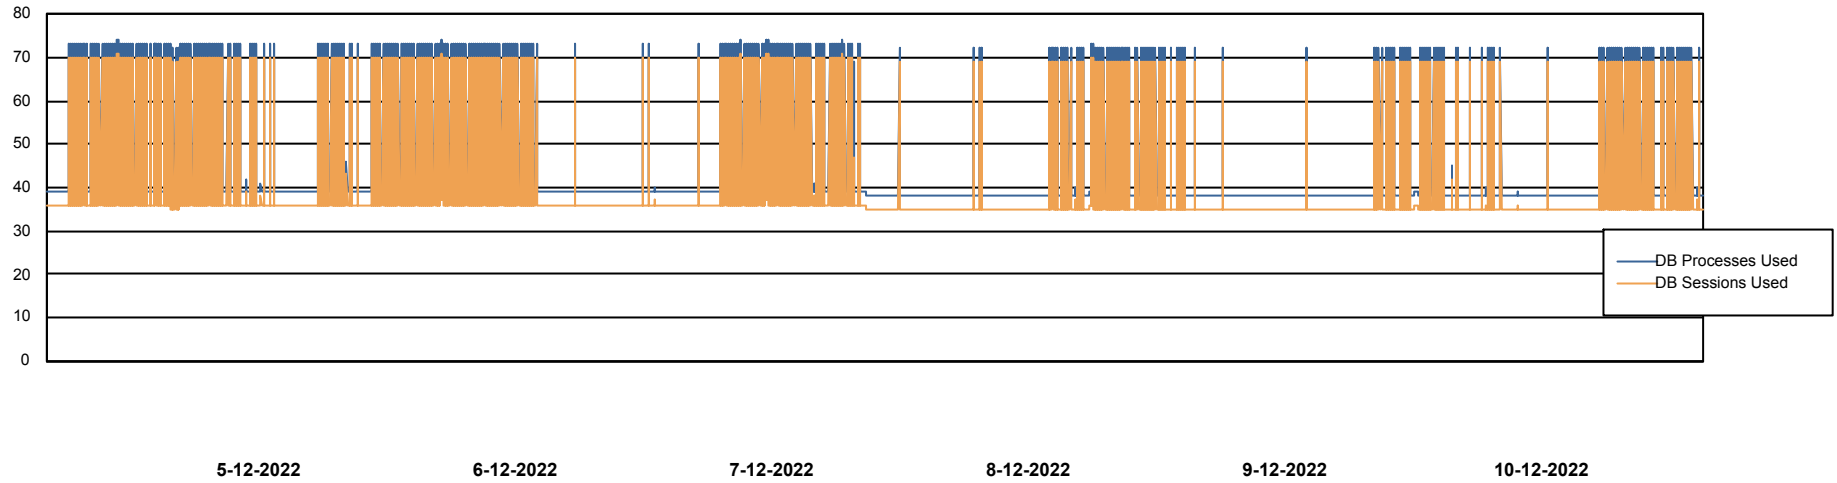

Weekly SLA Customer Report

Customer NIX_Production
Database ID 51

Database Performance NIXDB_BI

Weekly SLA Customer Report

Customer NIX_Production
Database ID 51

Database Performance NIXDB_Production

Weekly SLA Customer Report

Customer NIX_Production
Database ID 51

Database Performance NIXDB_Standby

DB Processes Max 300

Weekly SLA Customer Report

Customer NIX_Production
Database ID 51

DATABASE SIZE NIXDB_BI

Database growth over last month