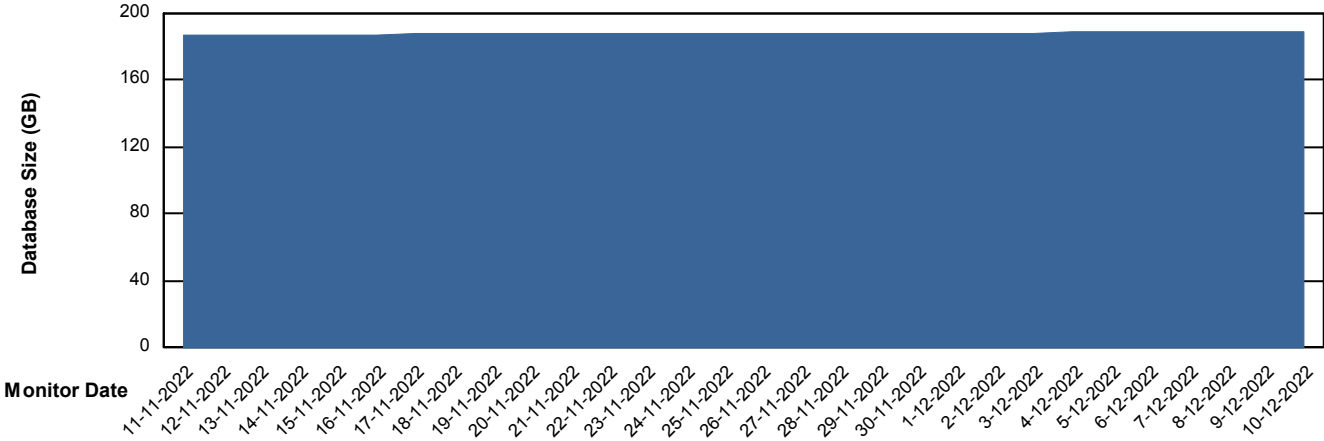

Customer NIX_Production
Database ID 51

Database Performance NIXDB_Standby

DB Processes Max 300

Weekly SLA Customer Report

Customer NIX_Production
Database ID 51

DATABASE SIZE NIXDB_BI

Database growth over last month

DATABASE SIZE NIXDB_Production

Database growth over last month

Weekly SLA Customer Report

Customer NIX_Production
Database ID 51

Database Tablespace NIXDB_BI

Date	Tablespace Name	Filesize (Gb)	Usedsize (Gb)	Percentage free
10-12-2022	ABSDATA	97	78	20
	INDX	132	109	17
9-12-2022	ABSDATA	97	78	20
	INDX	132	109	17
8-12-2022	ABSDATA	97	78	20
	INDX	132	109	17
7-12-2022	ABSDATA	97	78	20
	INDX	132	109	18
6-12-2022	ABSDATA	97	78	20
	INDX	132	109	18
5-12-2022	ABSDATA	97	78	20
	INDX	132	109	18
4-12-2022	ABSDATA	97	78	20
	INDX	132	109	18