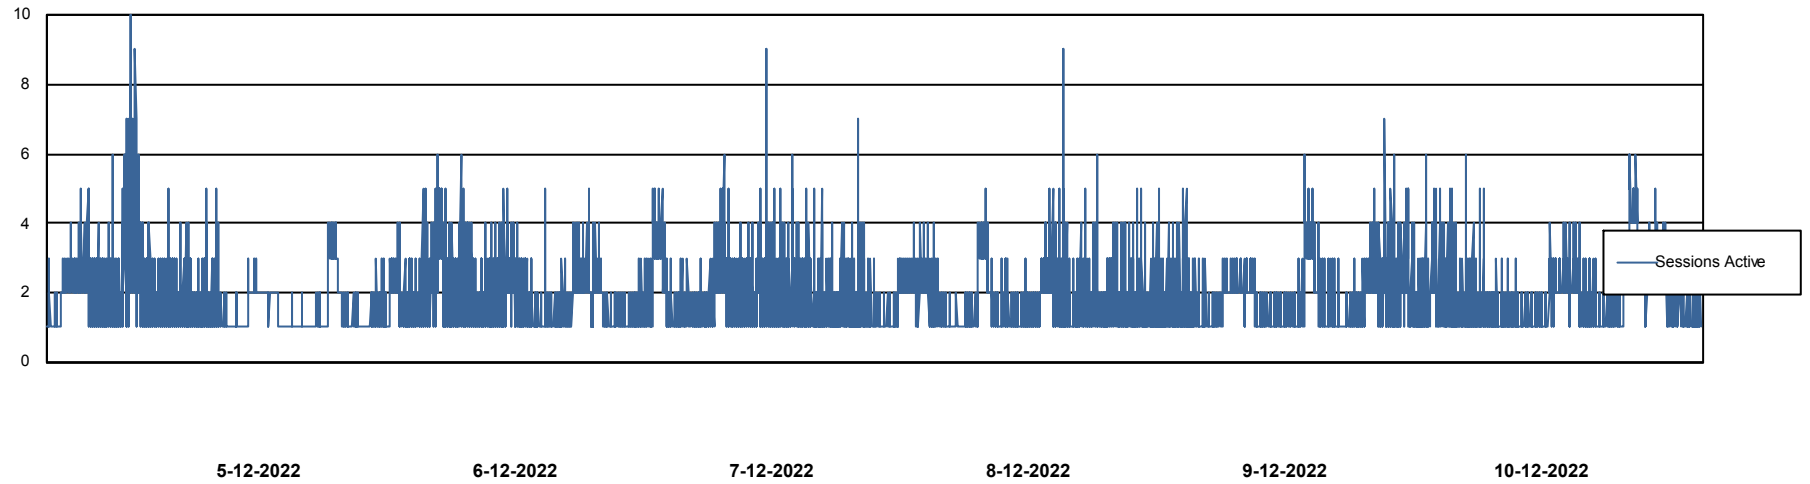

Weekly SLA Customer Report

Customer NIX_Production
Database ID 51

Database Performance NIXDB_BI

Weekly SLA Customer Report

Customer NIX_Production
Database ID 51

Database Performance NIXDB_Production

Weekly SLA Customer Report