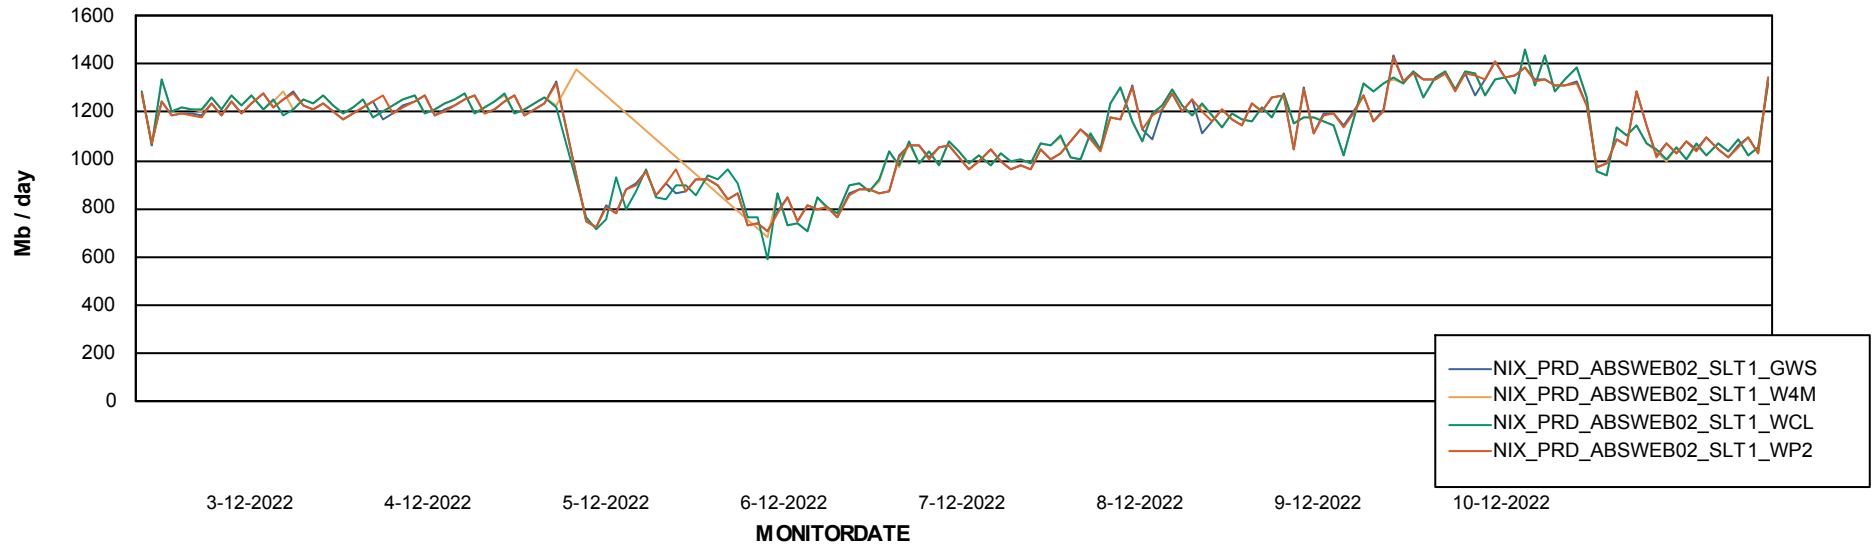

ABSSolute Web Component Services

Avg memory used per ABS Web component