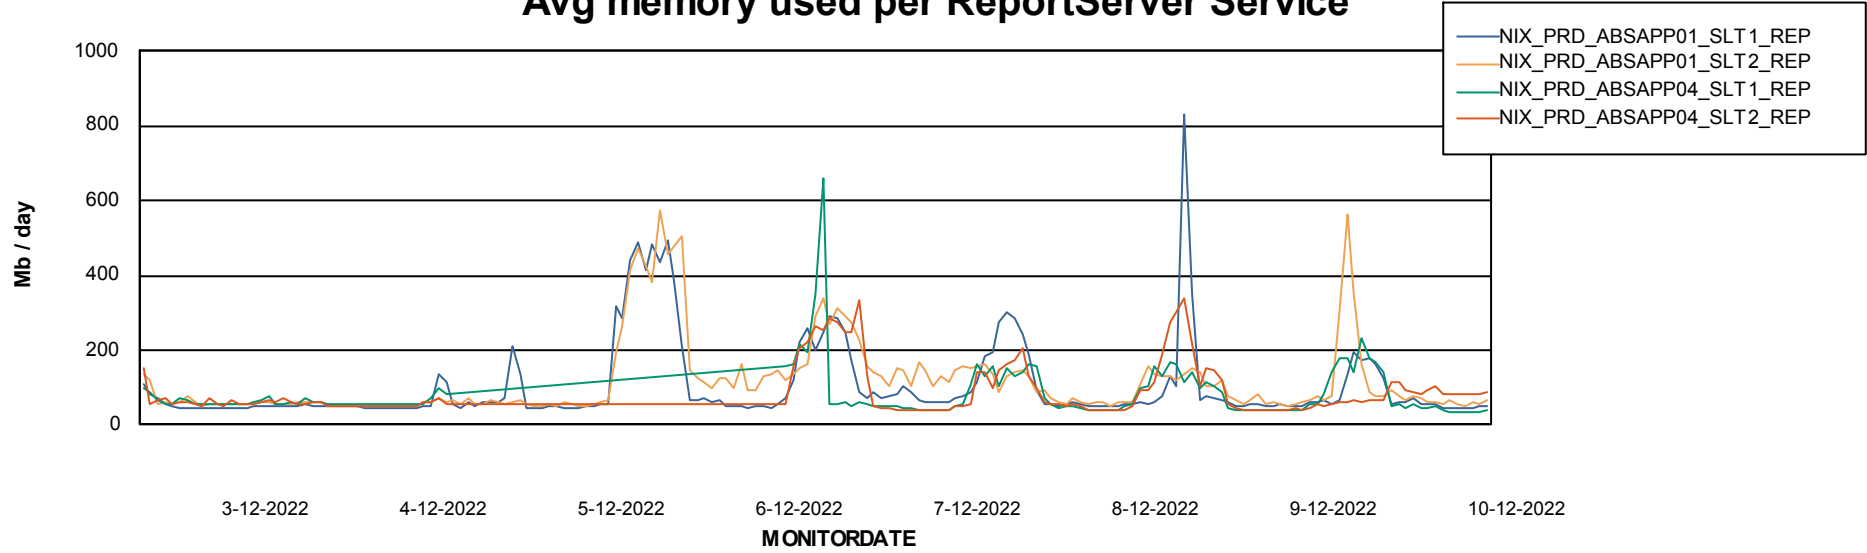

Avg users per day per ABS server

Weekly SLA Customer Report

Customer NIX_Production
Database ID 51

ABSSolute Application ReportServer Services

Avg memory used per ReportServer Service

Weekly SLA Customer Report