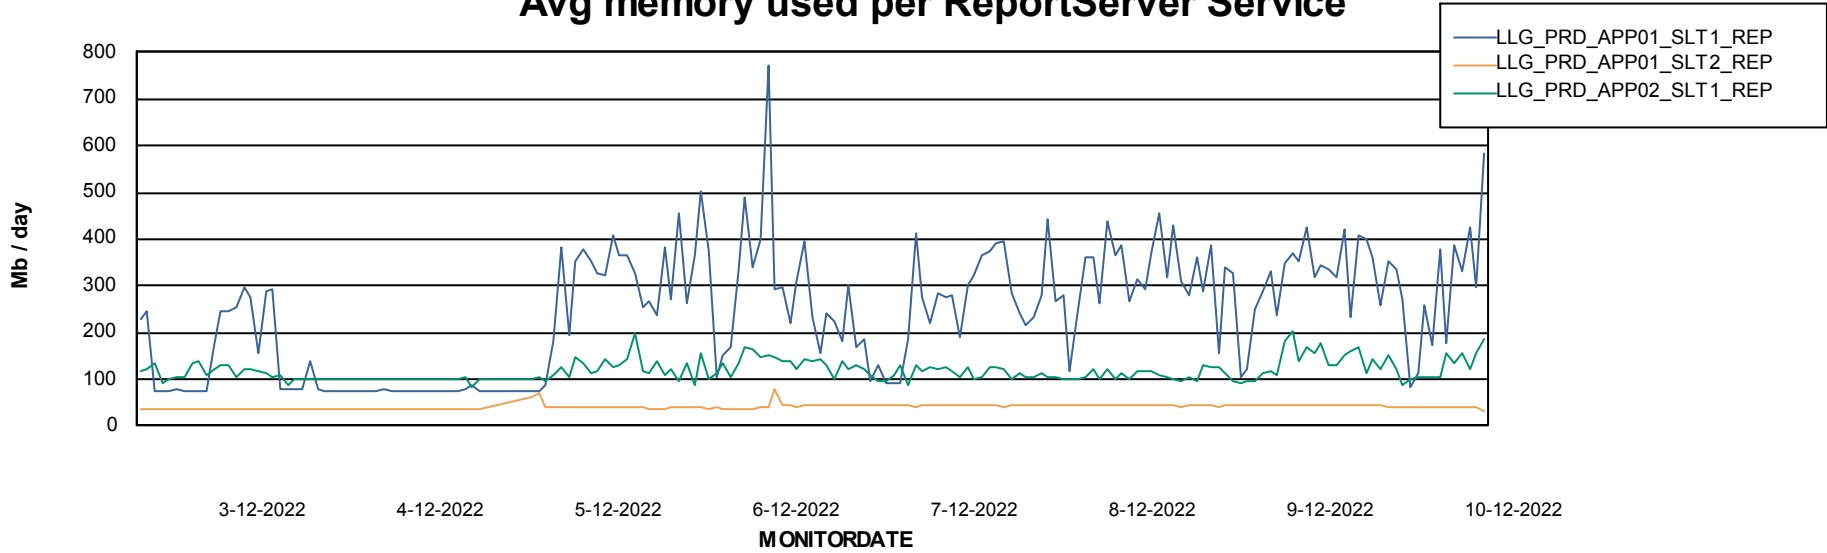

ABSSolute Application Server Services

Avg memory used per ReportServer Service