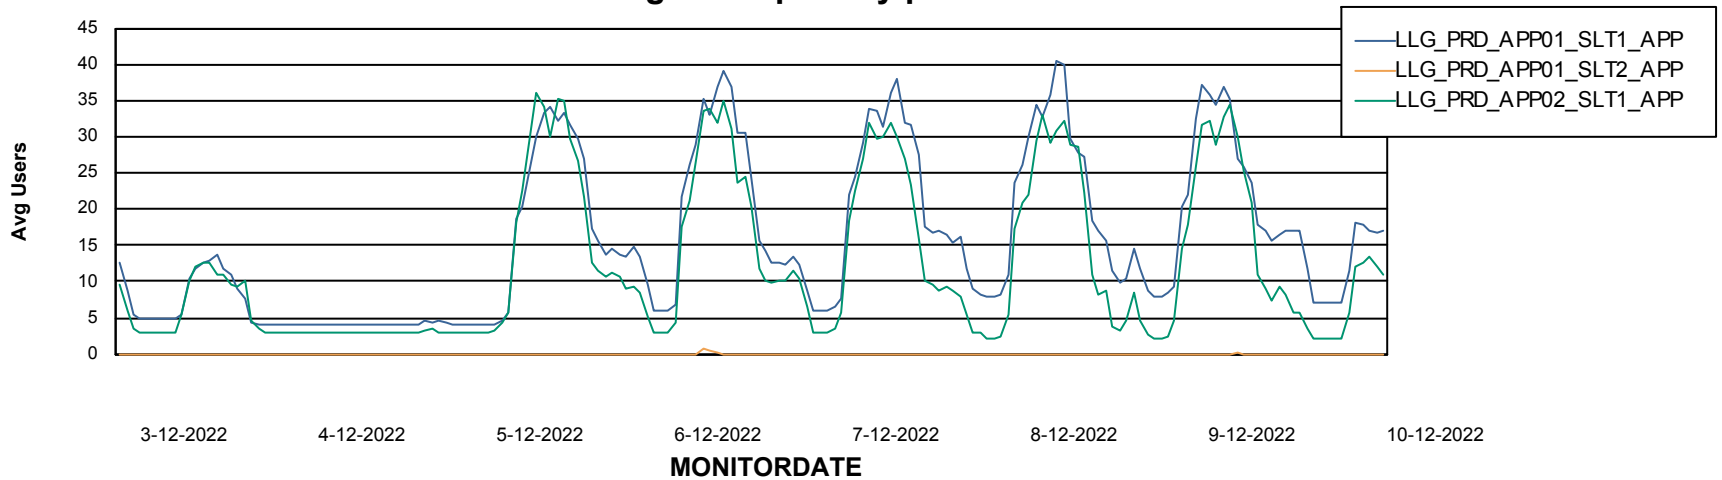

Avg users per day per ABS server