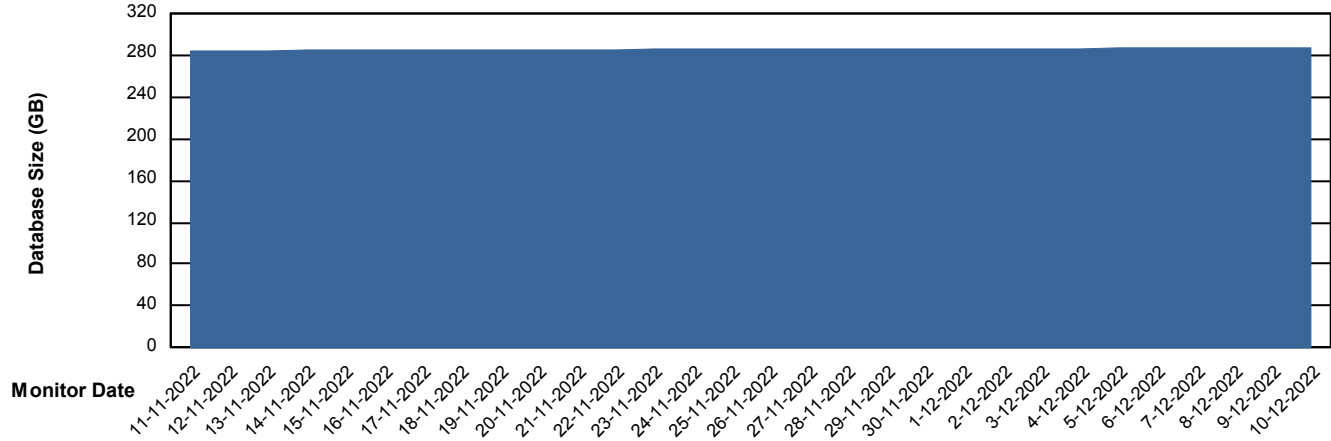

DATABASE SIZE LLGDB_Production

Database growth over last month