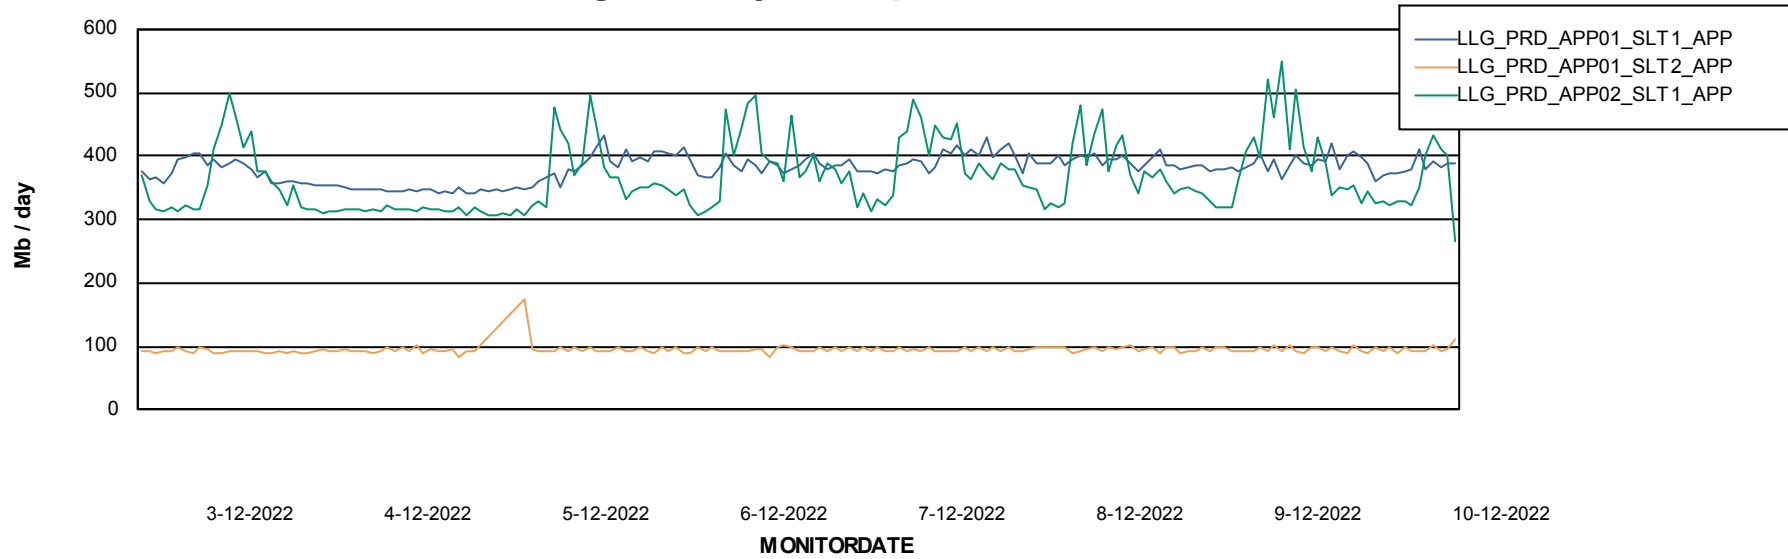

ABSSolute Application Server Services

Avg memory used per ABS Server Service