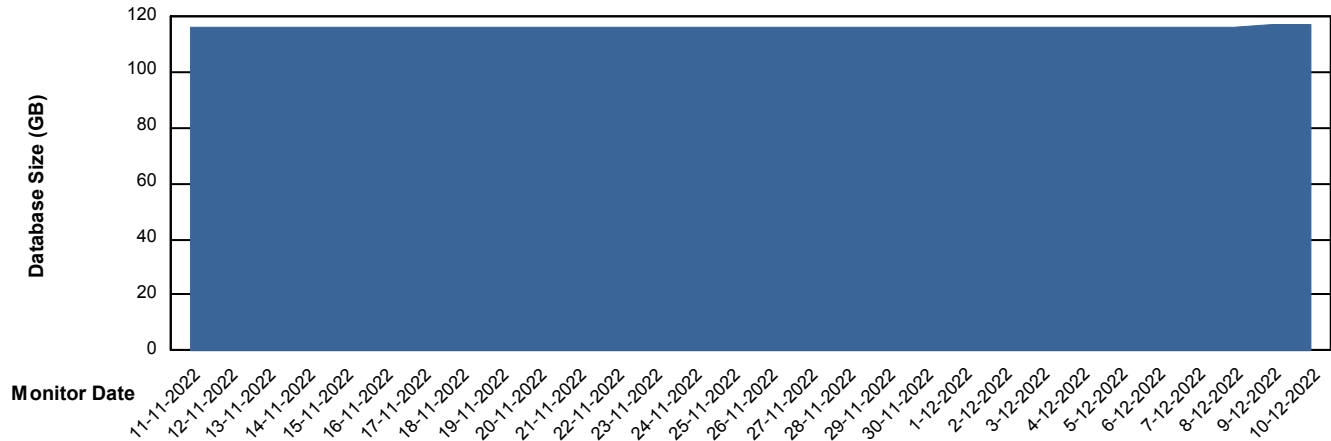

DATABASE SIZE LLGDBBI_Production

Database growth over last month