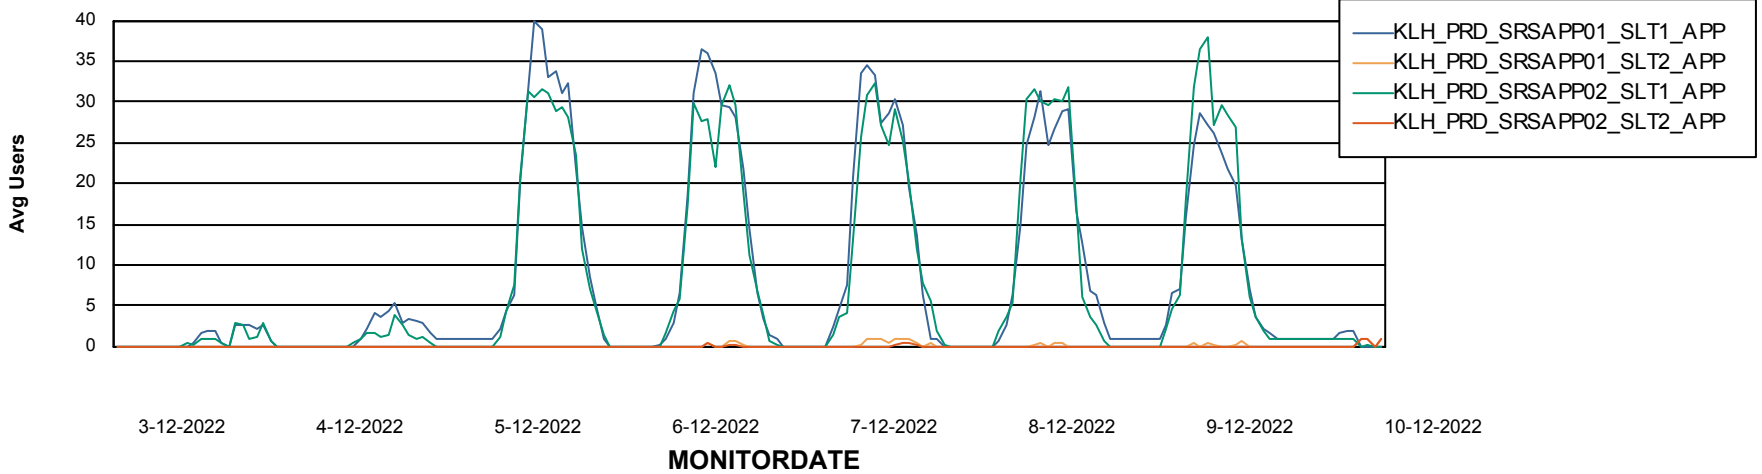

Avg users per day per ABS server