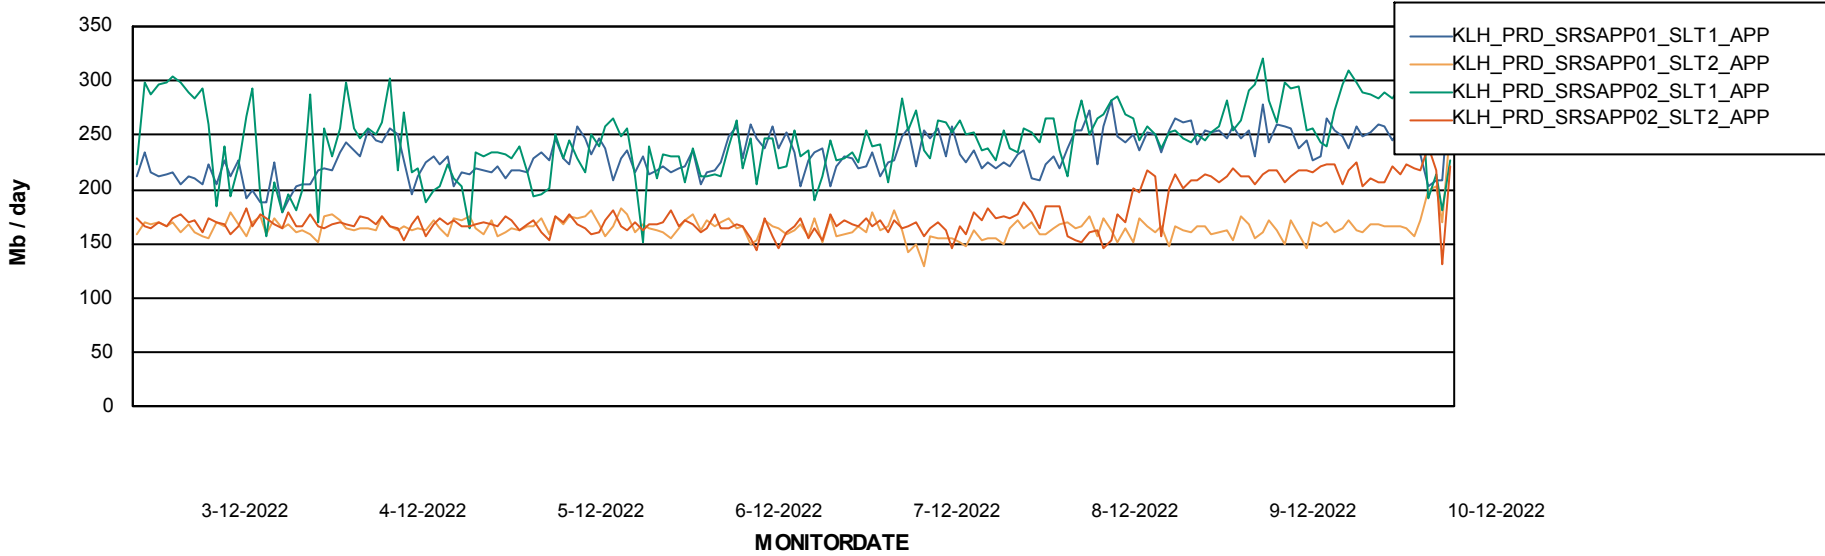

Standby Database Health KLH_Production

Recovery lag for last 7 days

Weekly SLA Customer Report

Customer: KLH_Production
Database ID: 139

ABSSolute Application Server Services

Avg memory used per ABS Server Service