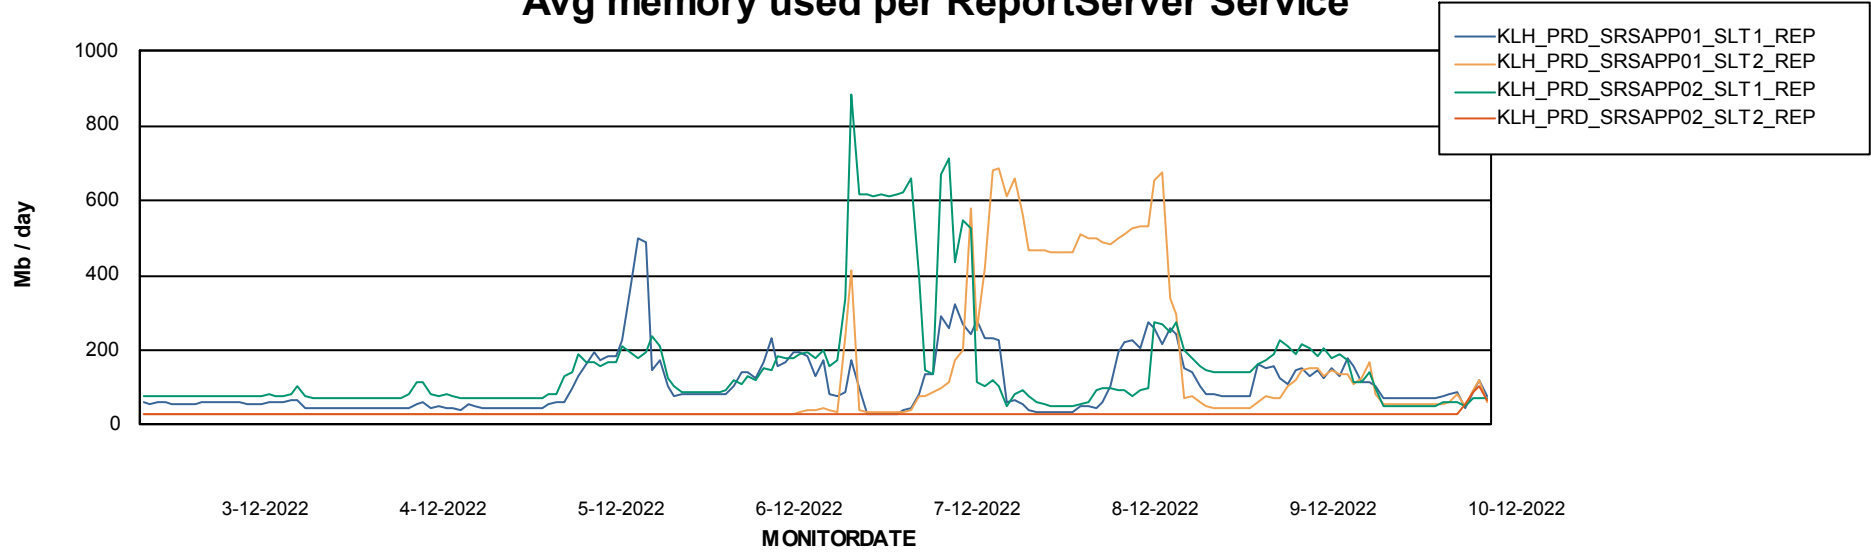

Avg users per day per ABS server

Weekly SLA Customer Report

Customer KLH_Production
Database ID 139

ABSSolute Application ReportServer Services

Avg memory used per ReportServer Service

Weekly SLA Customer Report