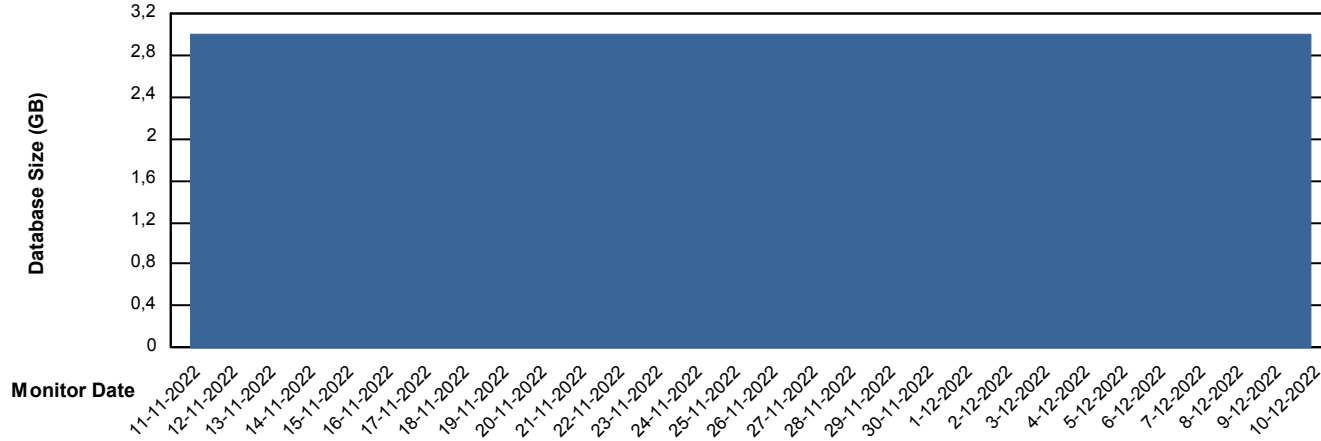

Customer KLH_Production
Database ID 139

Database Performance KLHDB_Standby

DB Processes Max 1,000
DB Processes Max 0
DB Processes Max 4

Weekly SLA Customer Report

Customer KLH_Production
Database ID 139

DATABASE SIZE KLHDB_BI

Database growth over last month

DATABASE SIZE KLHDB_Production

Database growth over last month

Weekly SLA Customer Report

Customer KLH_Production
Database ID 139

Database Tablespace KLHDB_BI

Date	Tablespace Name	Filesize (Gb)	Usedsize (Gb)	Percentage free
10-12-2022	ABSDATA	4	0	97
	INDX	8	0	94
9-12-2022	ABSDATA	4	0	97
	INDX	8	0	94
8-12-2022	ABSDATA	4	0	96
	INDX	8	0	94
7-12-2022	ABSDATA	4	0	96
	INDX	8	0	94
6-12-2022	ABSDATA	4	0	96
	INDX	8	0	94
5-12-2022	ABSDATA	4	0	96
	INDX	8	0	94
4-12-2022	ABSDATA	4	0	96
	INDX	8	0	94