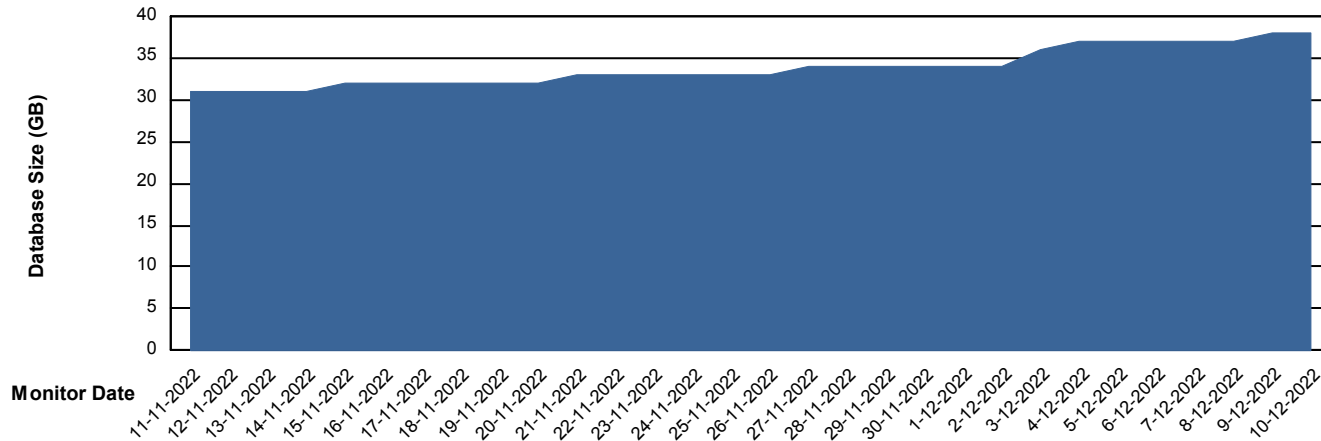

Weekly SLA Customer Report

Customer KLH_Production
Database ID 139

Database Performance KLHDB_BI

Weekly SLA Customer Report

Customer KLH_Production
Database ID 139

Database Performance KLHDB_Production

Weekly SLA Customer Report

Customer KLH_Production
Database ID 139

Database Performance KLHDB_Standby

DB Processes Max 1,000
DB Processes Max 0
DB Processes Max 4

Weekly SLA Customer Report

Customer KLH_Production
Database ID 139

DATABASE SIZE KLHDB_BI

Database growth over last month

DATABASE SIZE KLHDB_Production

Database growth over last month

Weekly SLA Customer Report

Customer KLH_Production
Database ID 139

Database Tablespace KLHDB_BI

Date	Tablespace Name	Filesize (Gb)	Usedsize (Gb)	Percentage free
10-12-2022	ABSDATA	4	0	97
	INDX	8	0	94
9-12-2022	ABSDATA	4	0	97
	INDX	8	0	94
8-12-2022	ABSDATA	4	0	96
	INDX	8	0	94
7-12-2022	ABSDATA	4	0	96
	INDX	8	0	94
6-12-2022	ABSDATA	4	0	96
	INDX	8	0	94
5-12-2022	ABSDATA	4	0	96
	INDX	8	0	94
4-12-2022	ABSDATA	4	0	96
	INDX	8	0	94