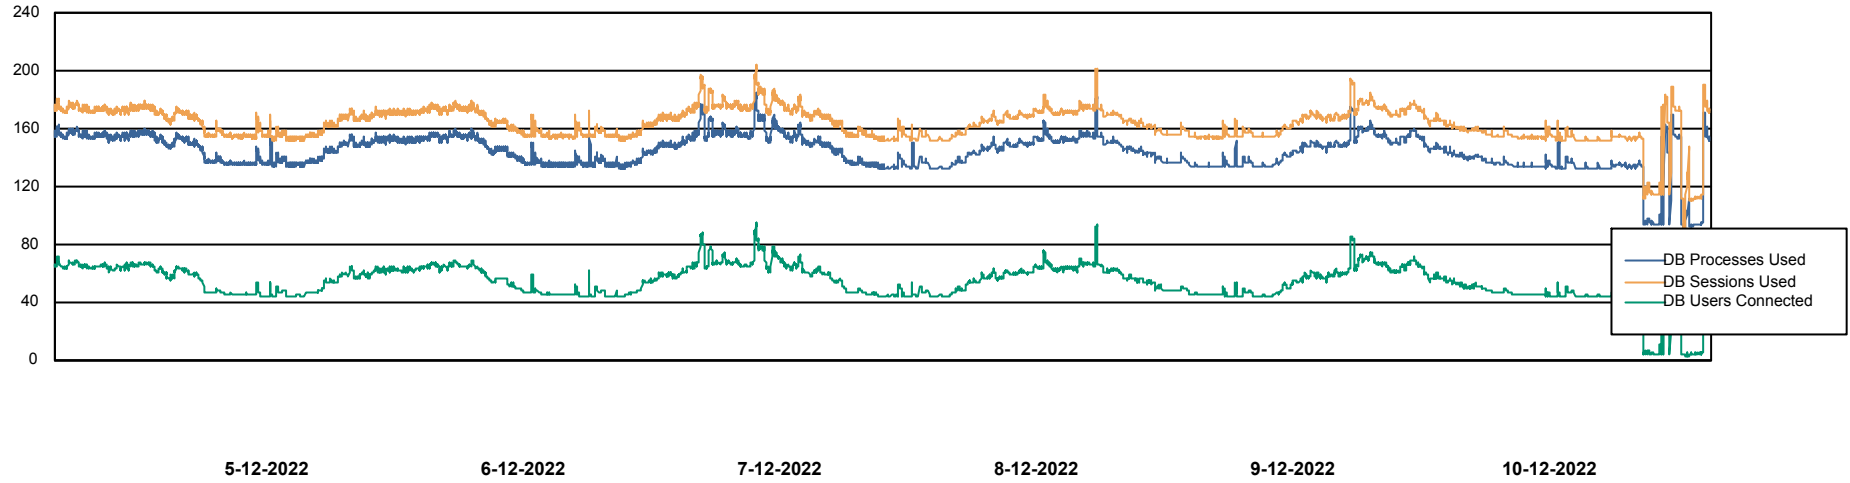

Weekly SLA Customer Report

Customer KLH_Production
Database ID 139

Database Performance KLHDB_BI

Weekly SLA Customer Report

Customer KLH_Production
Database ID 139

Database Performance KLHDB_Production

Weekly SLA Customer Report